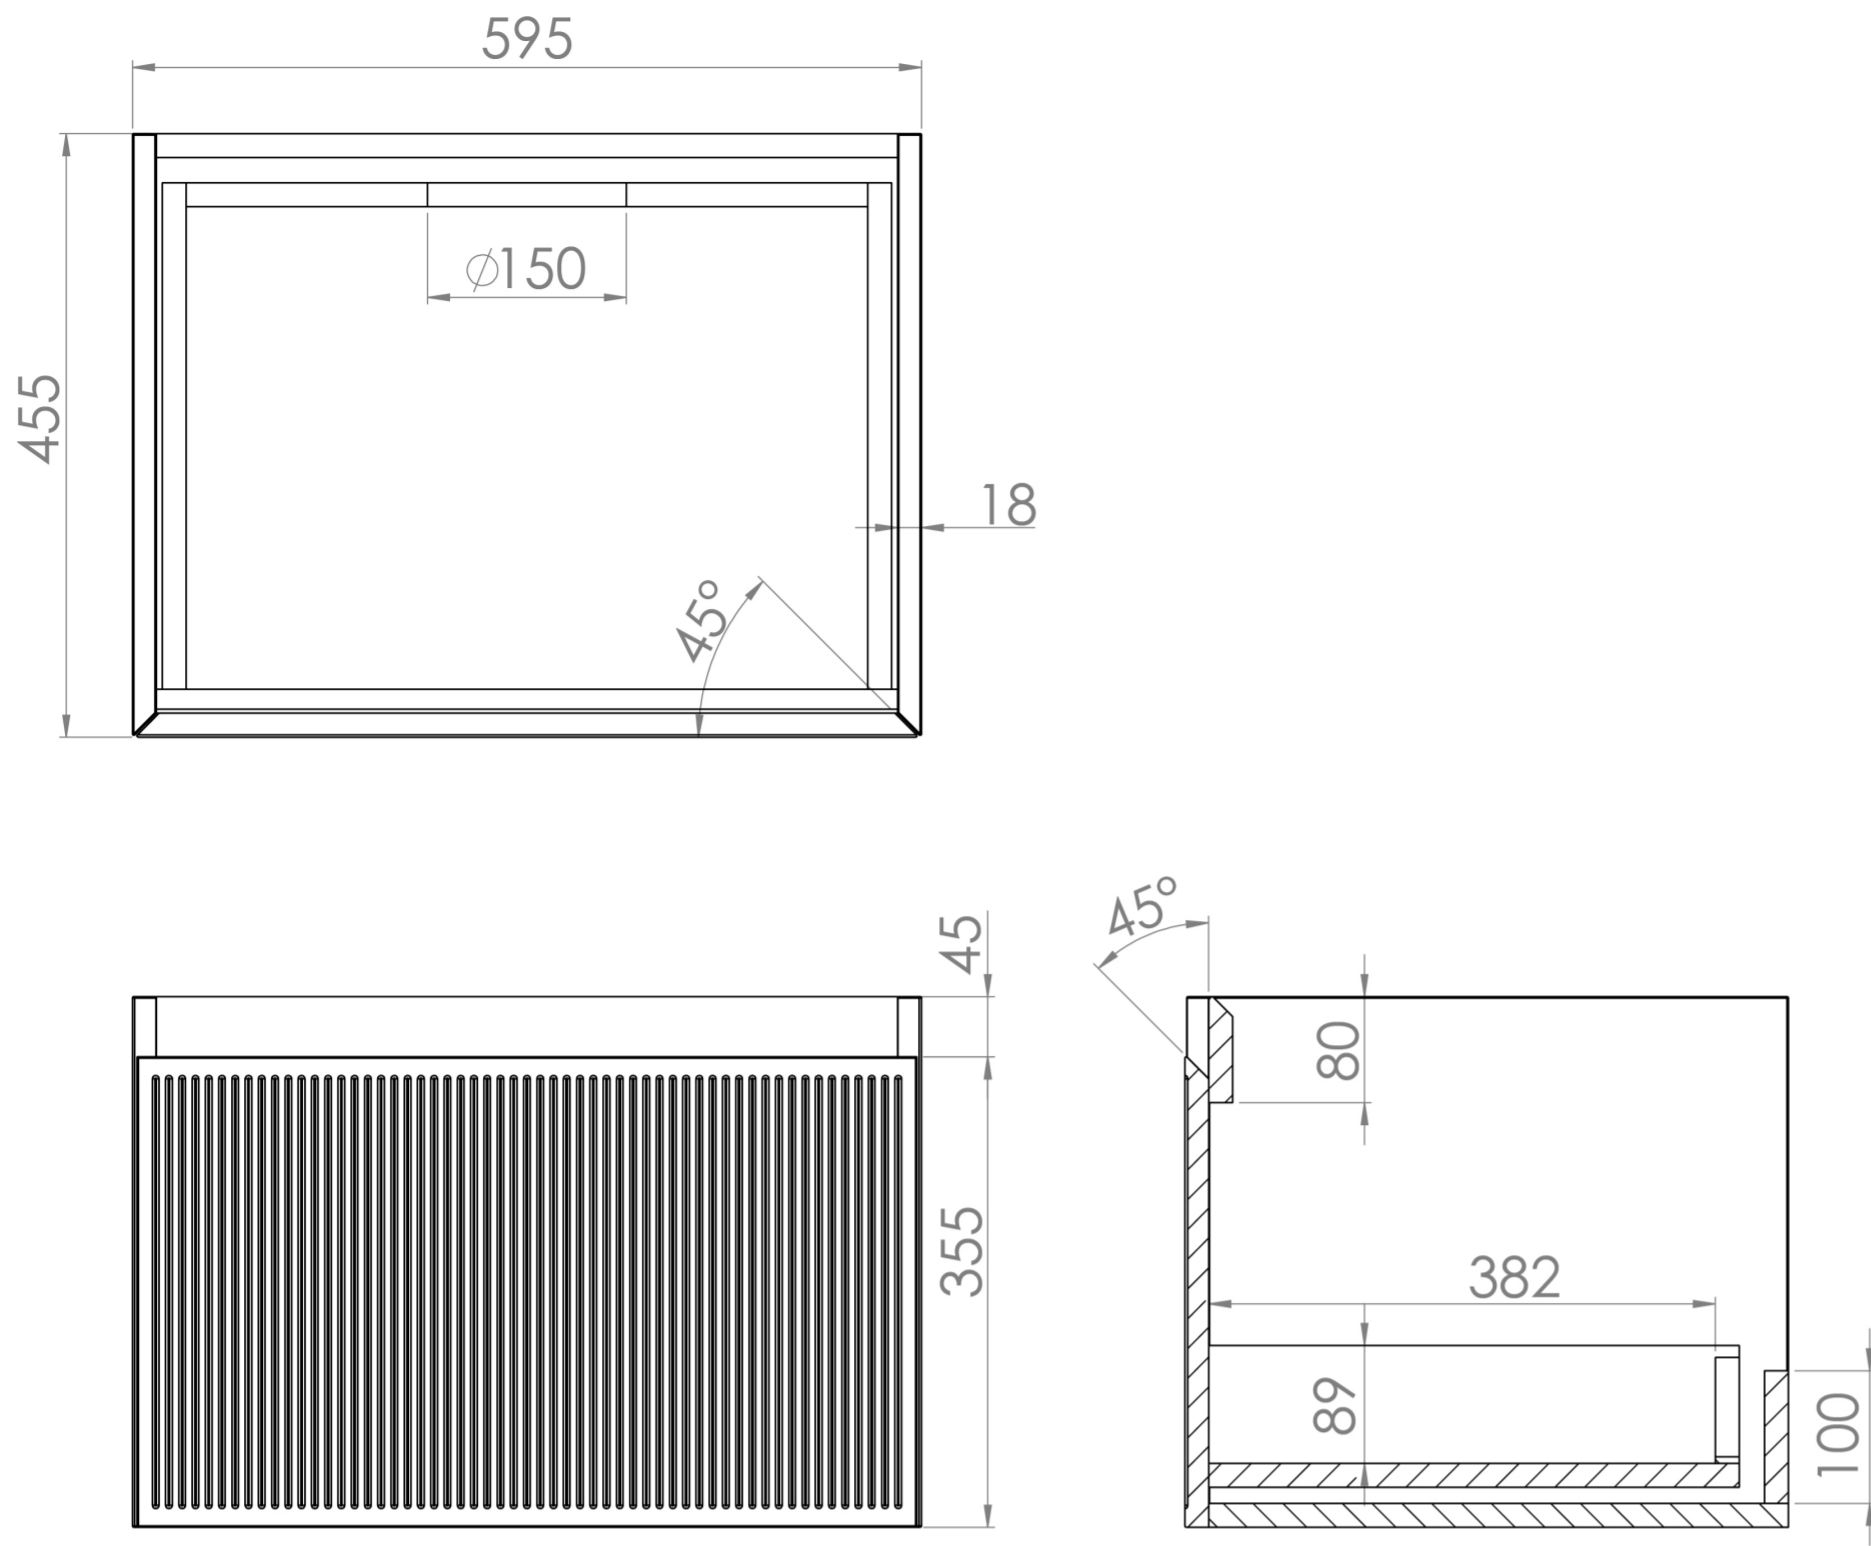

TECHNICAL DRAWING

Saneux reserves the right to alter the specifications and product range without prior notice. Dimensions are given as a guide only. Dimensions should not be used for surrounding furniture, fixtures and fittings until the product is on site.

<https://saneux.com/products/monument-60cm-1-drawer-wall-hung-unit-matte-sage>