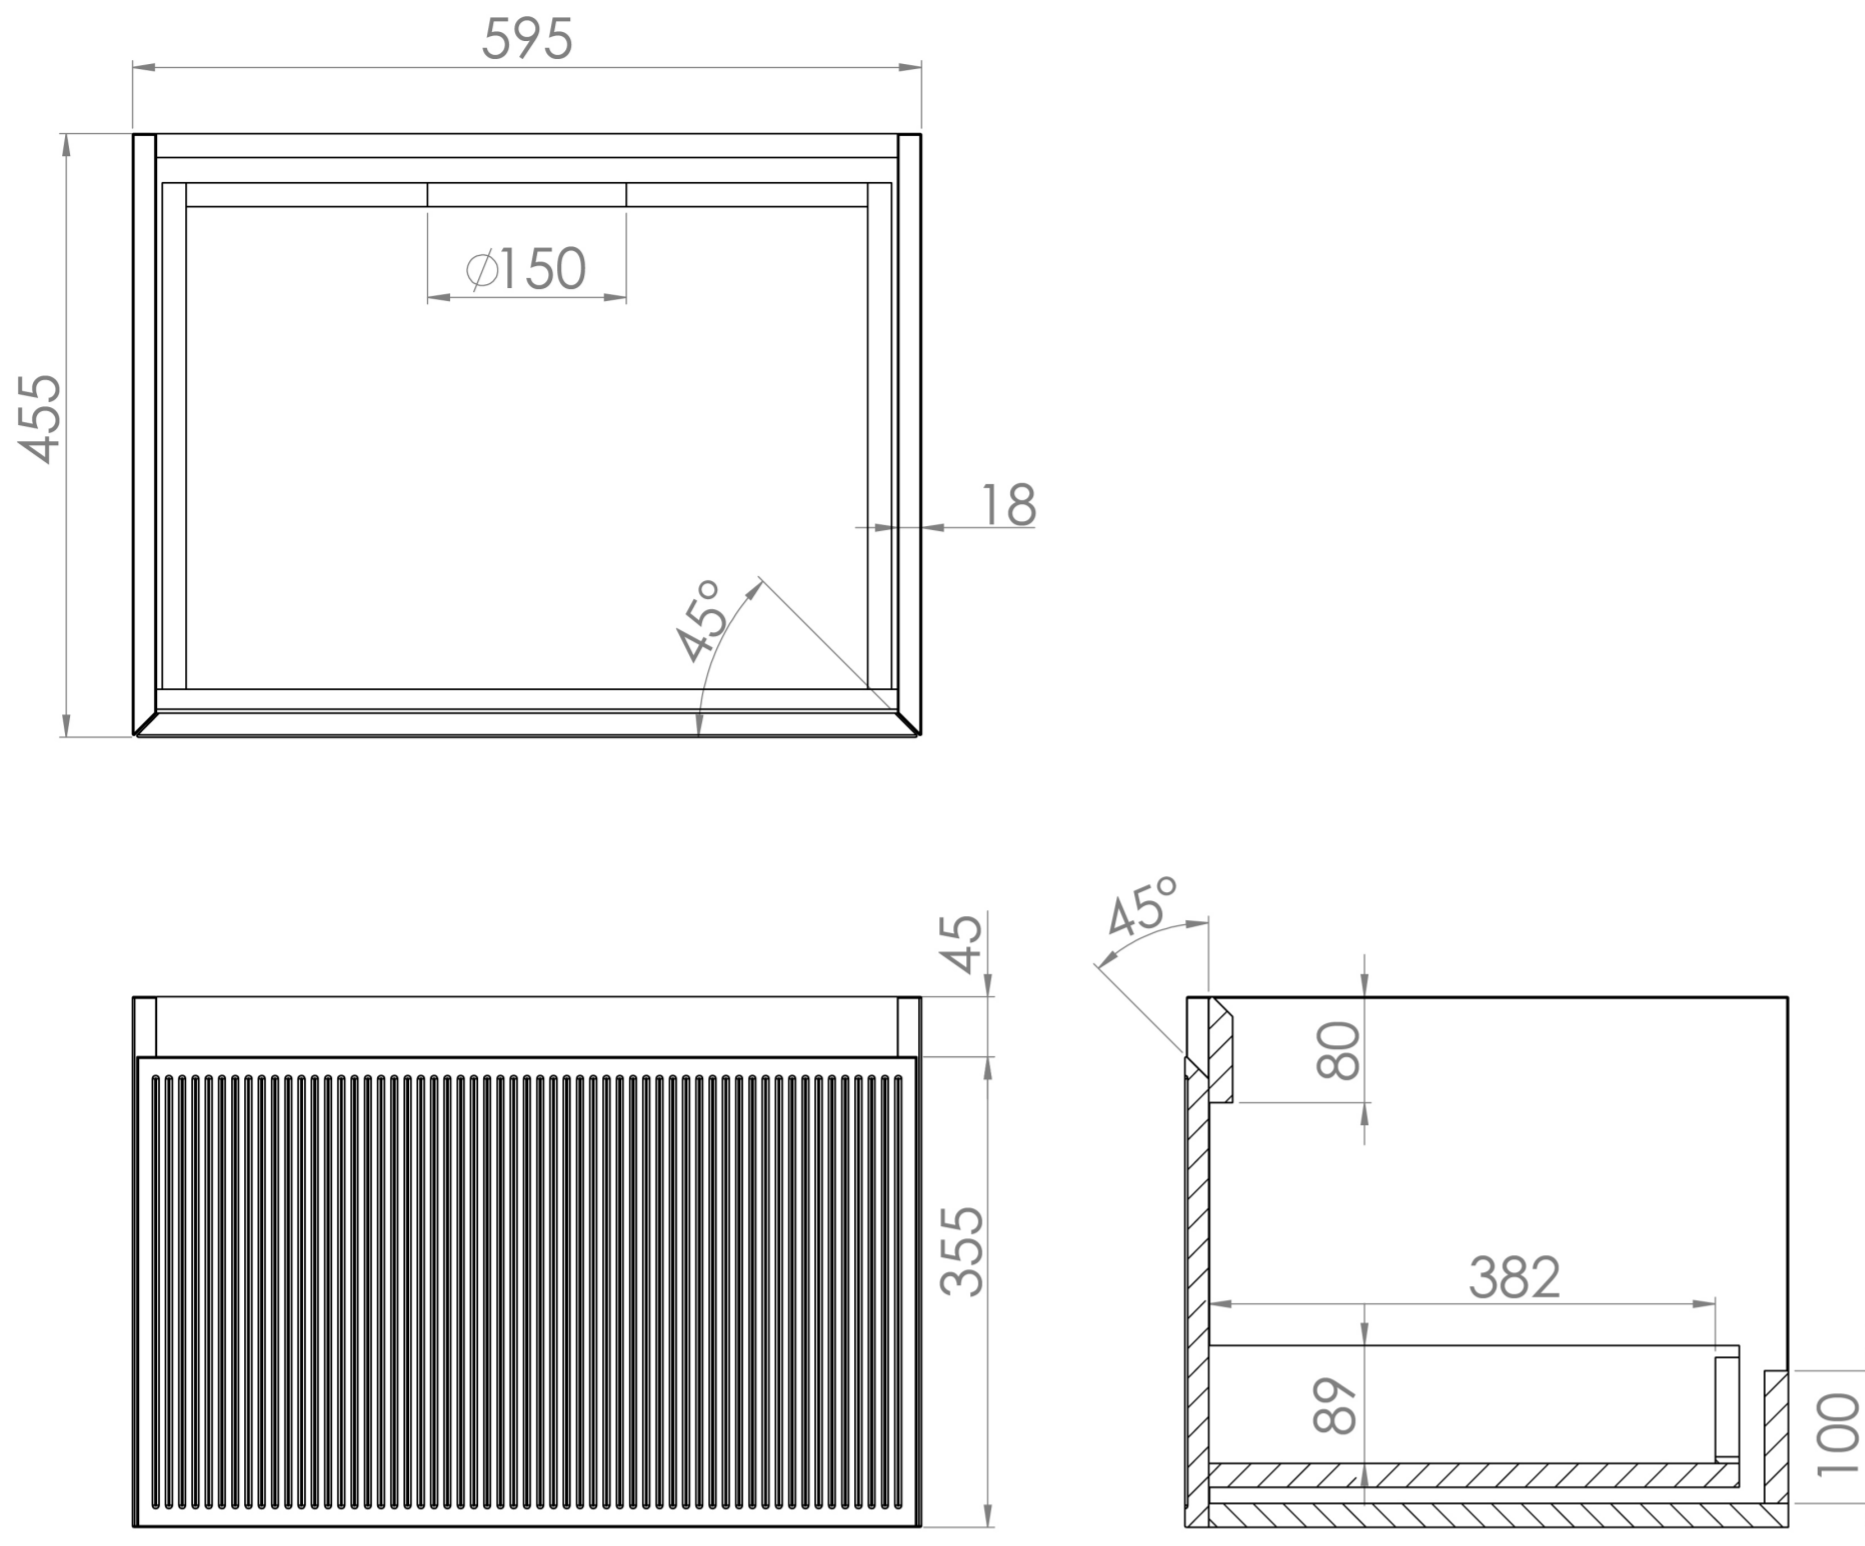

TECHNICAL DRAWING

Saneux reserves the right to alter the specifications and product range without prior notice. Dimensions are given as a guide only. Dimensions should not be used for surrounding furniture, fixtures and fittings until the product is on site.

<https://saneux.com/products/monument-60cm-1-drawer-wall-hung-unit-matte-sage>