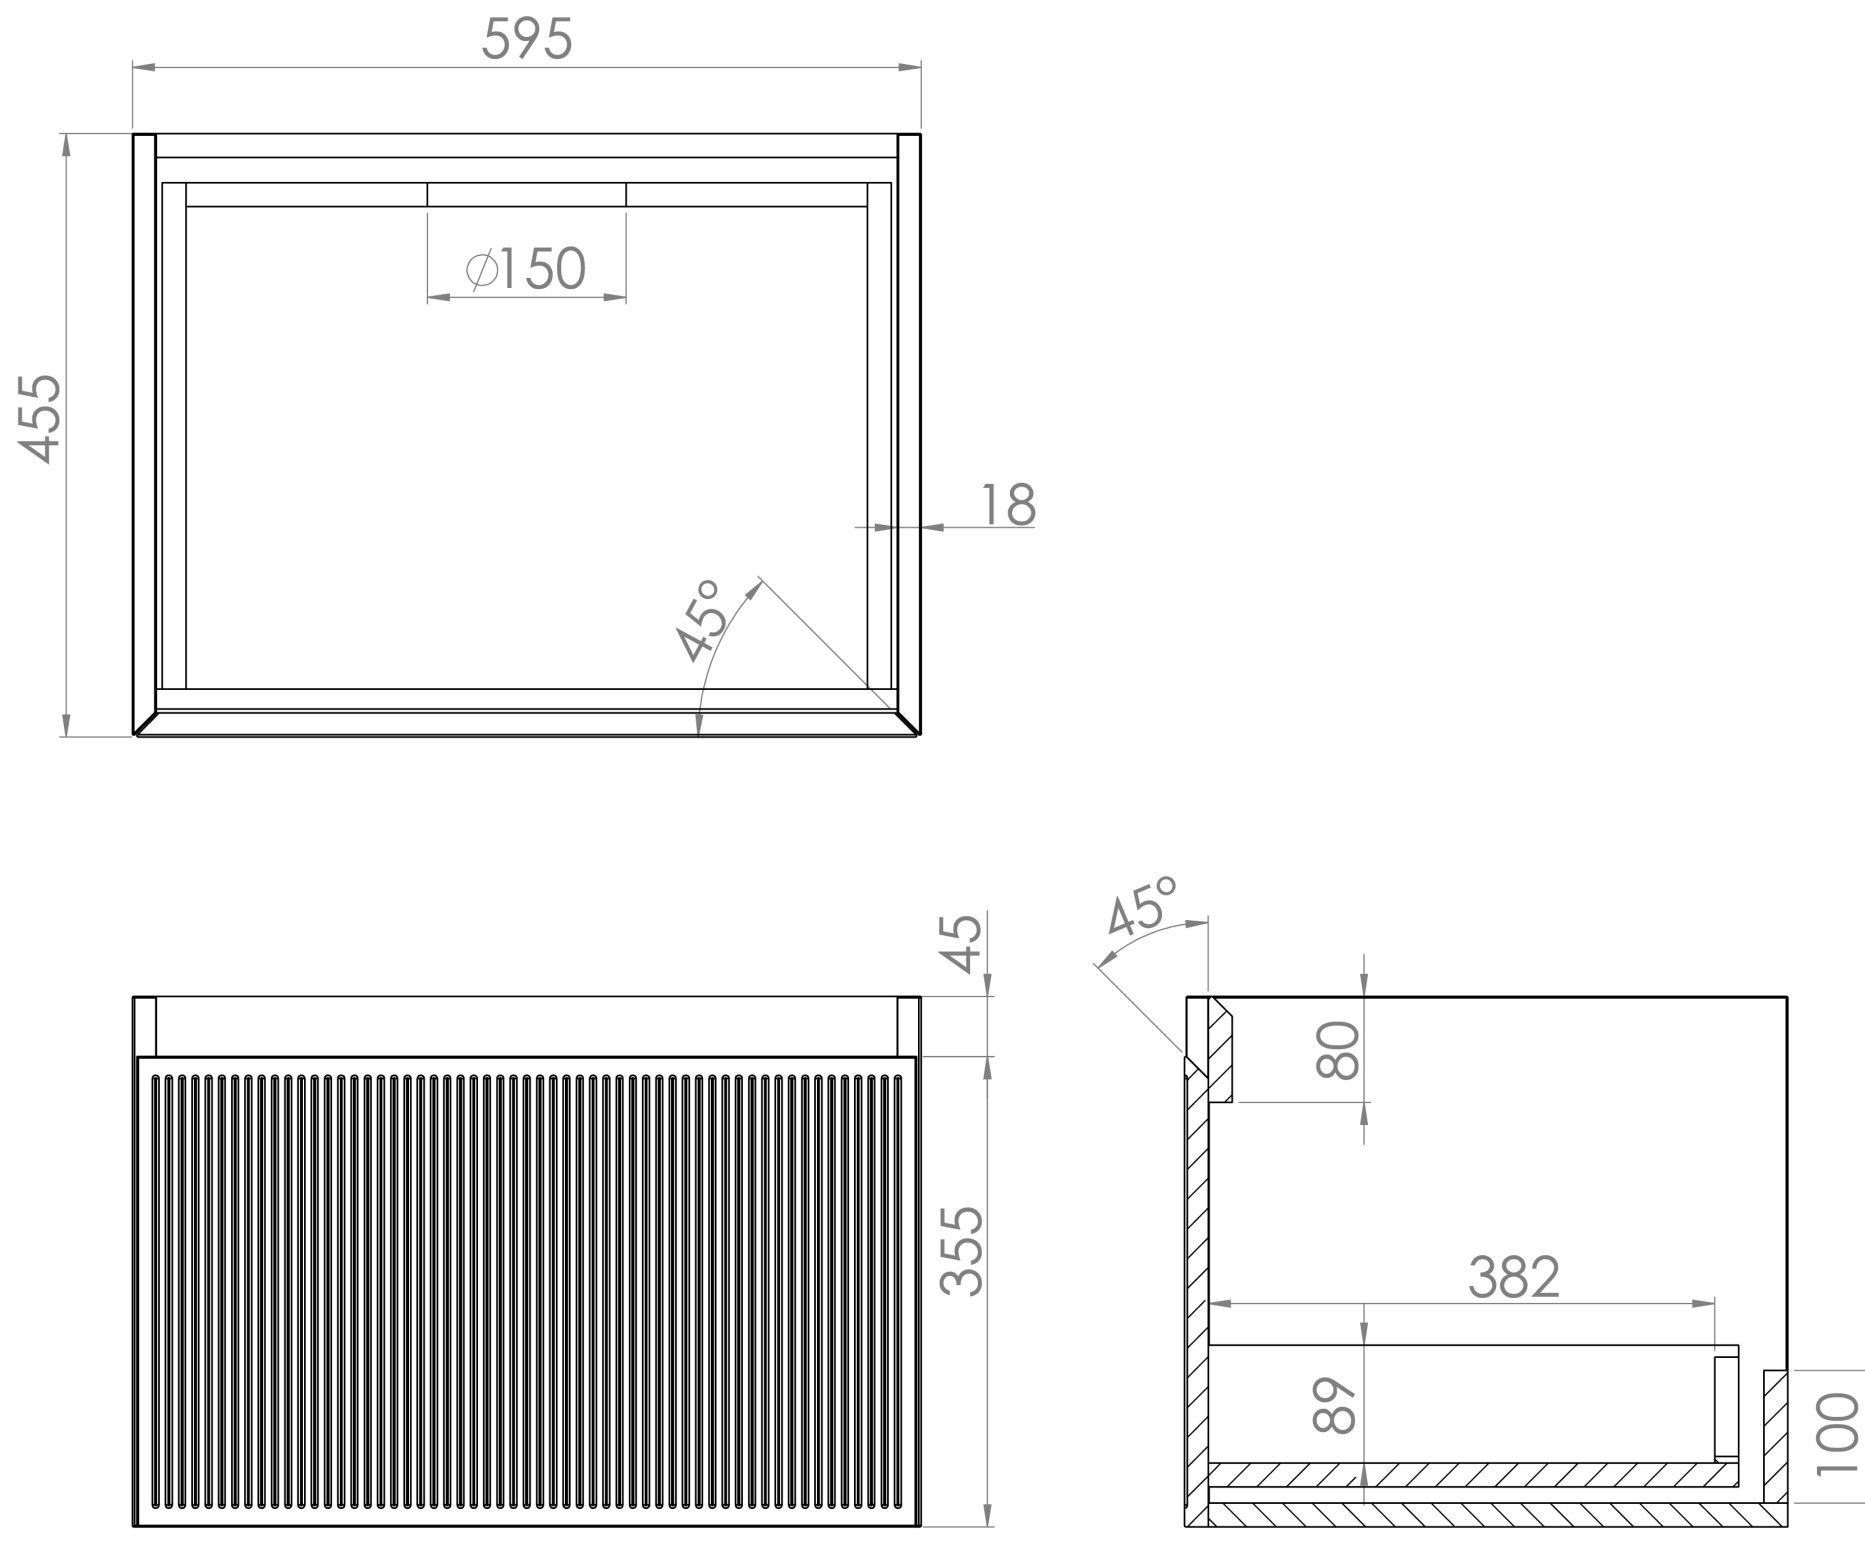

TECHNICAL DRAWING

Saneux reserves the right to alter the specifications and product range without prior notice. Dimensions are given as a guide only. Dimensions should not be used for surrounding furniture, fixtures and fittings until the product is on site.

<https://saneux.com/products/monument-60cm-1-drawer-wall-hung-unit-matte-black>