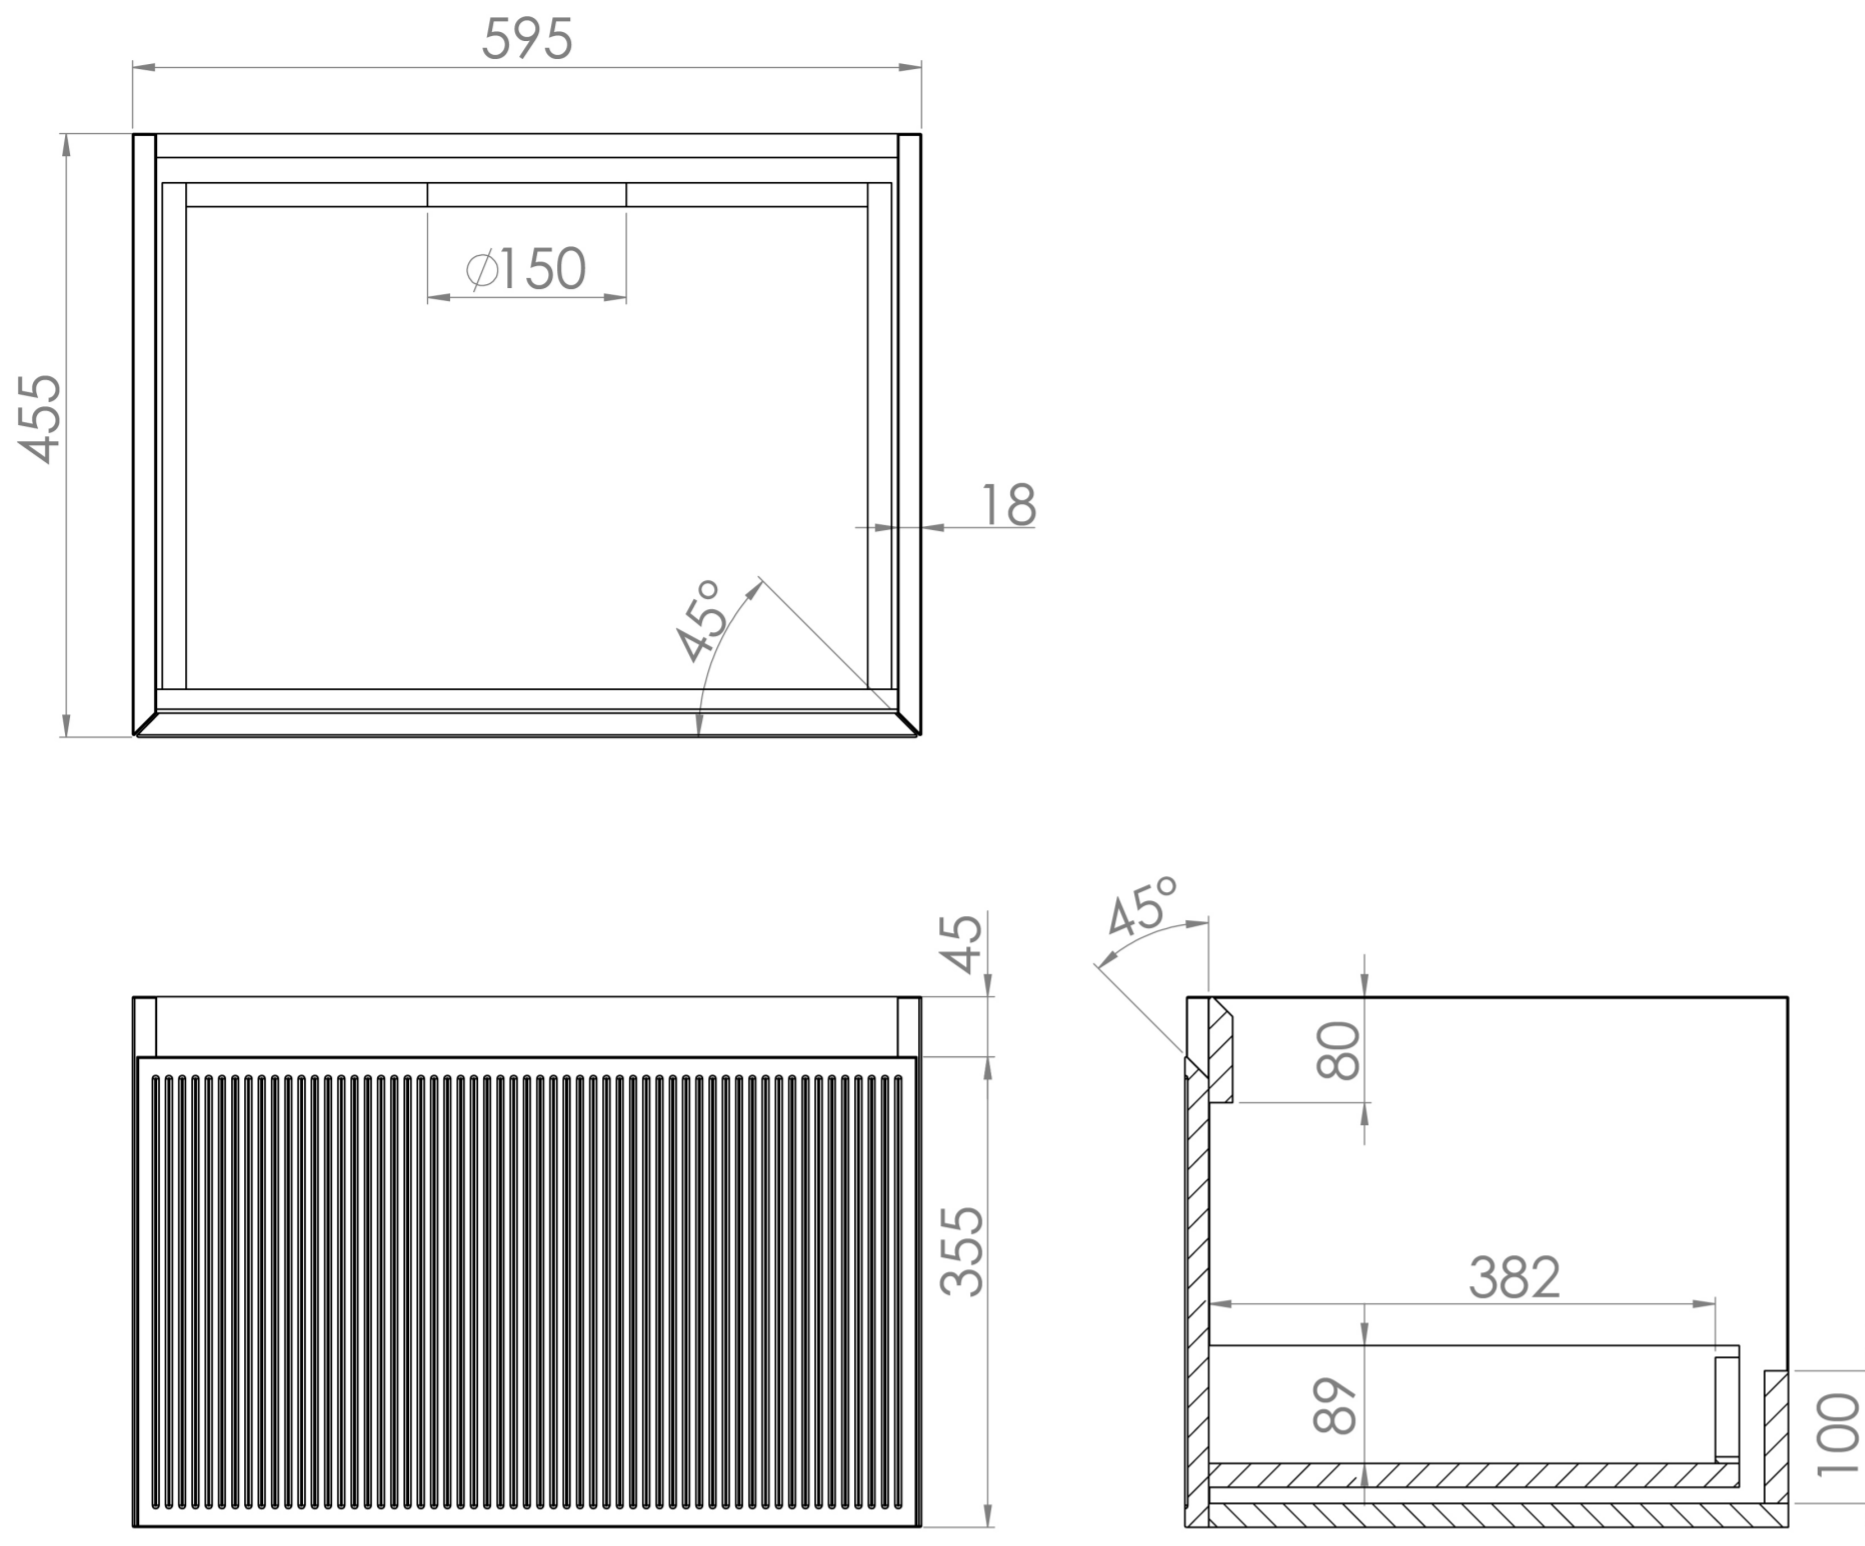

TECHNICAL DRAWING

Saneux reserves the right to alter the specifications and product range without prior notice. Dimensions are given as a guide only. Dimensions should not be used for surrounding furniture, fixtures and fittings until the product is on site.

<https://saneux.com/products/monument-60cm-1-drawer-wall-hung-unit-matte-black>