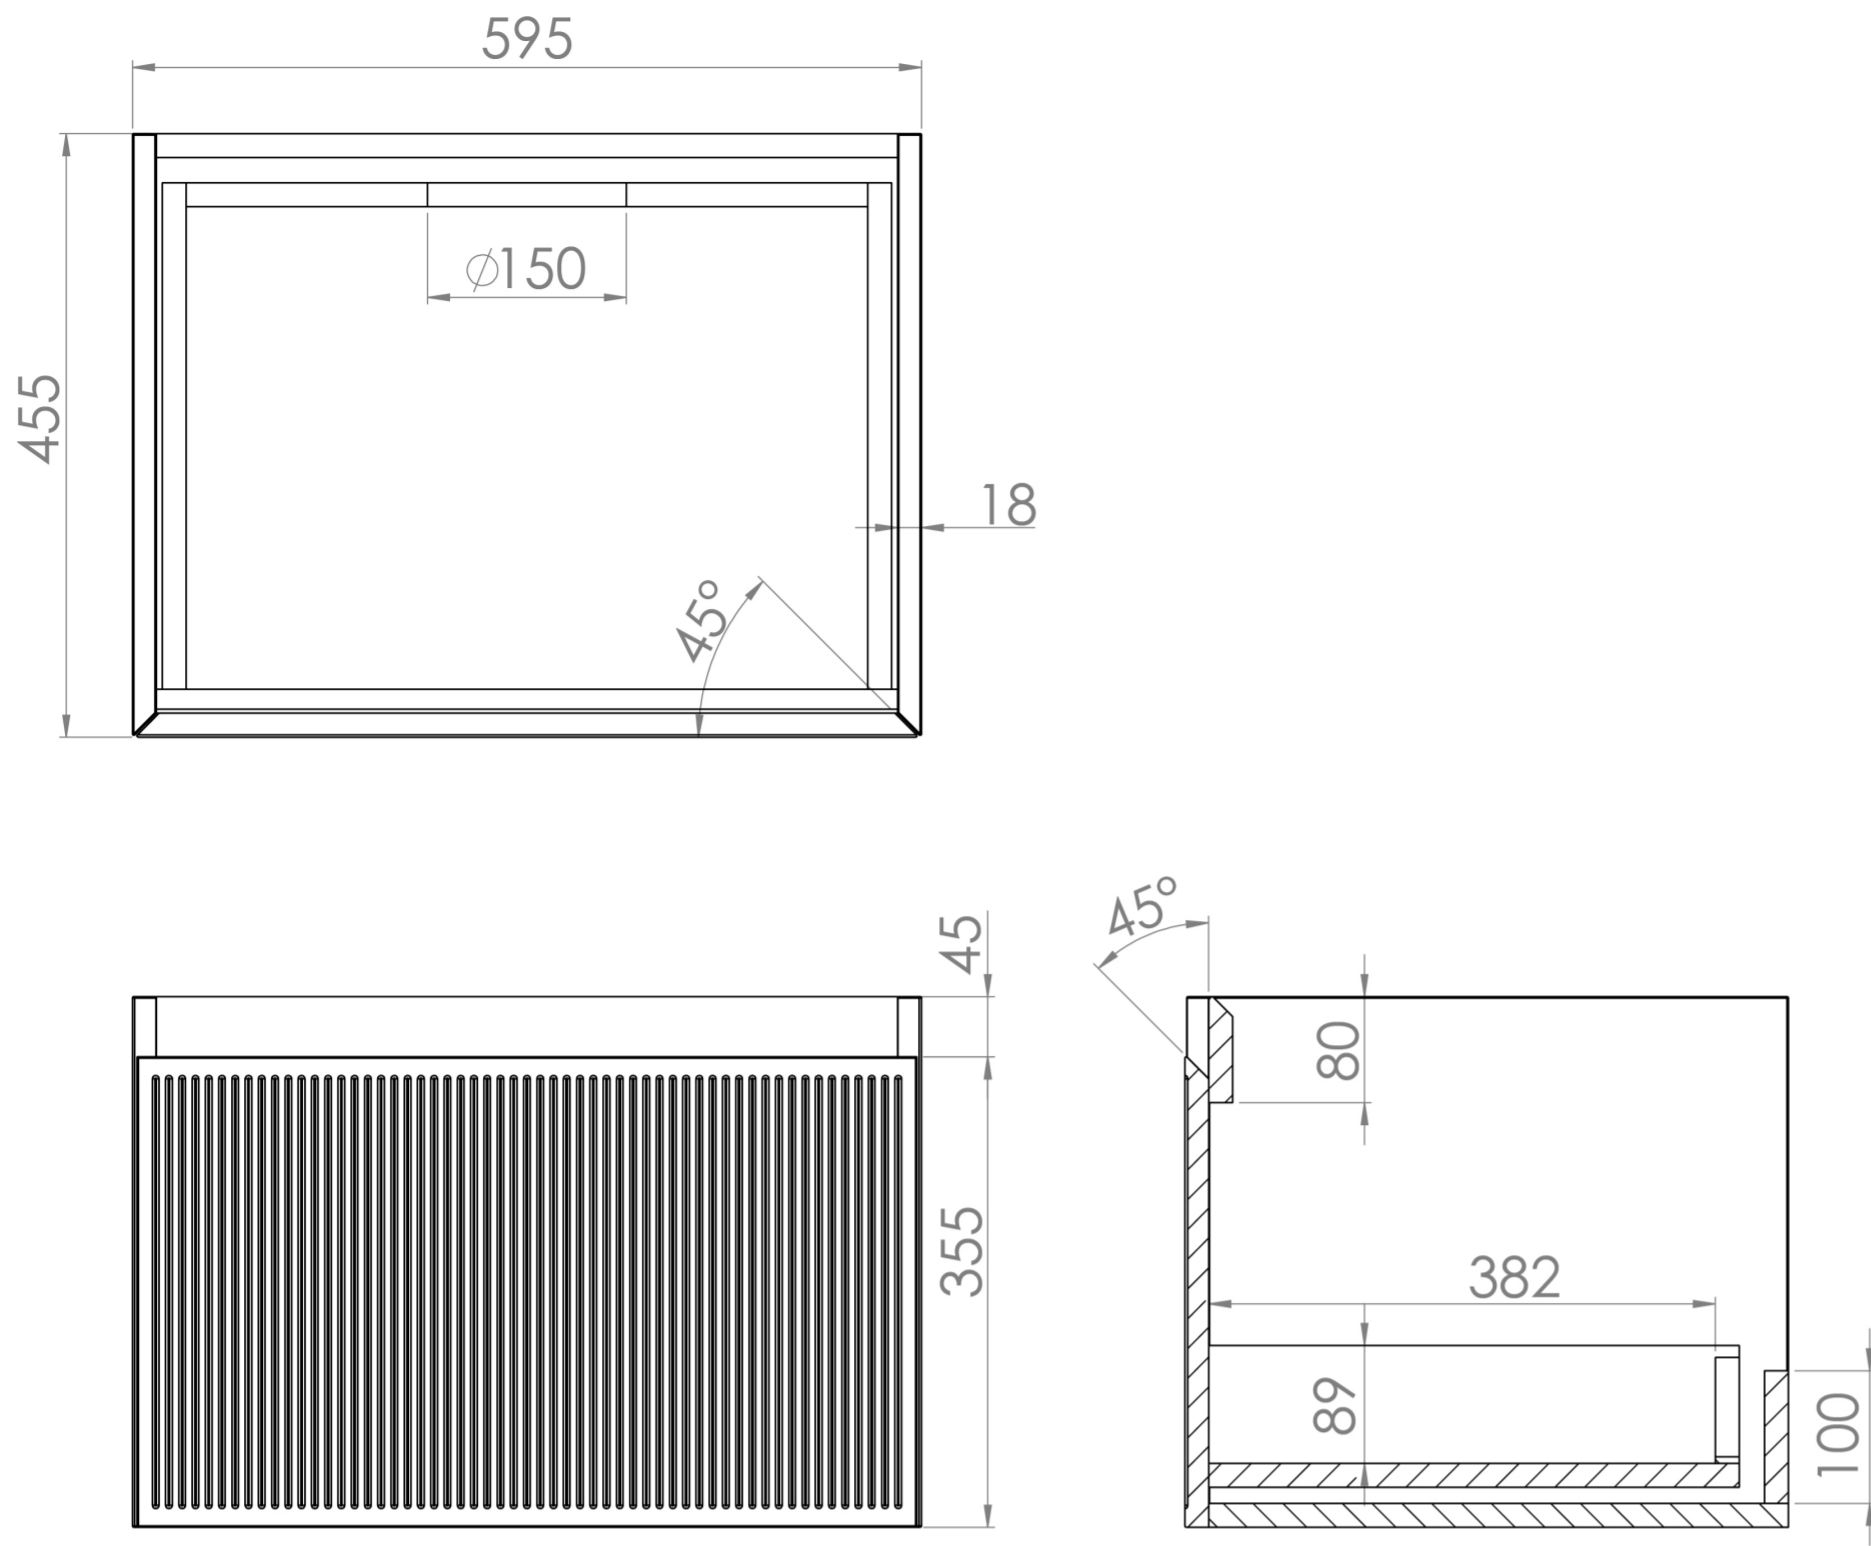

TECHNICAL DRAWING

Saneux reserves the right to alter the specifications and product range without prior notice. Dimensions are given as a guide only. Dimensions should not be used for surrounding furniture, fixtures and fittings until the product is on site.

<https://saneux.com/products/monument-60cm-1-drawer-wall-hung-unit-matte-black>