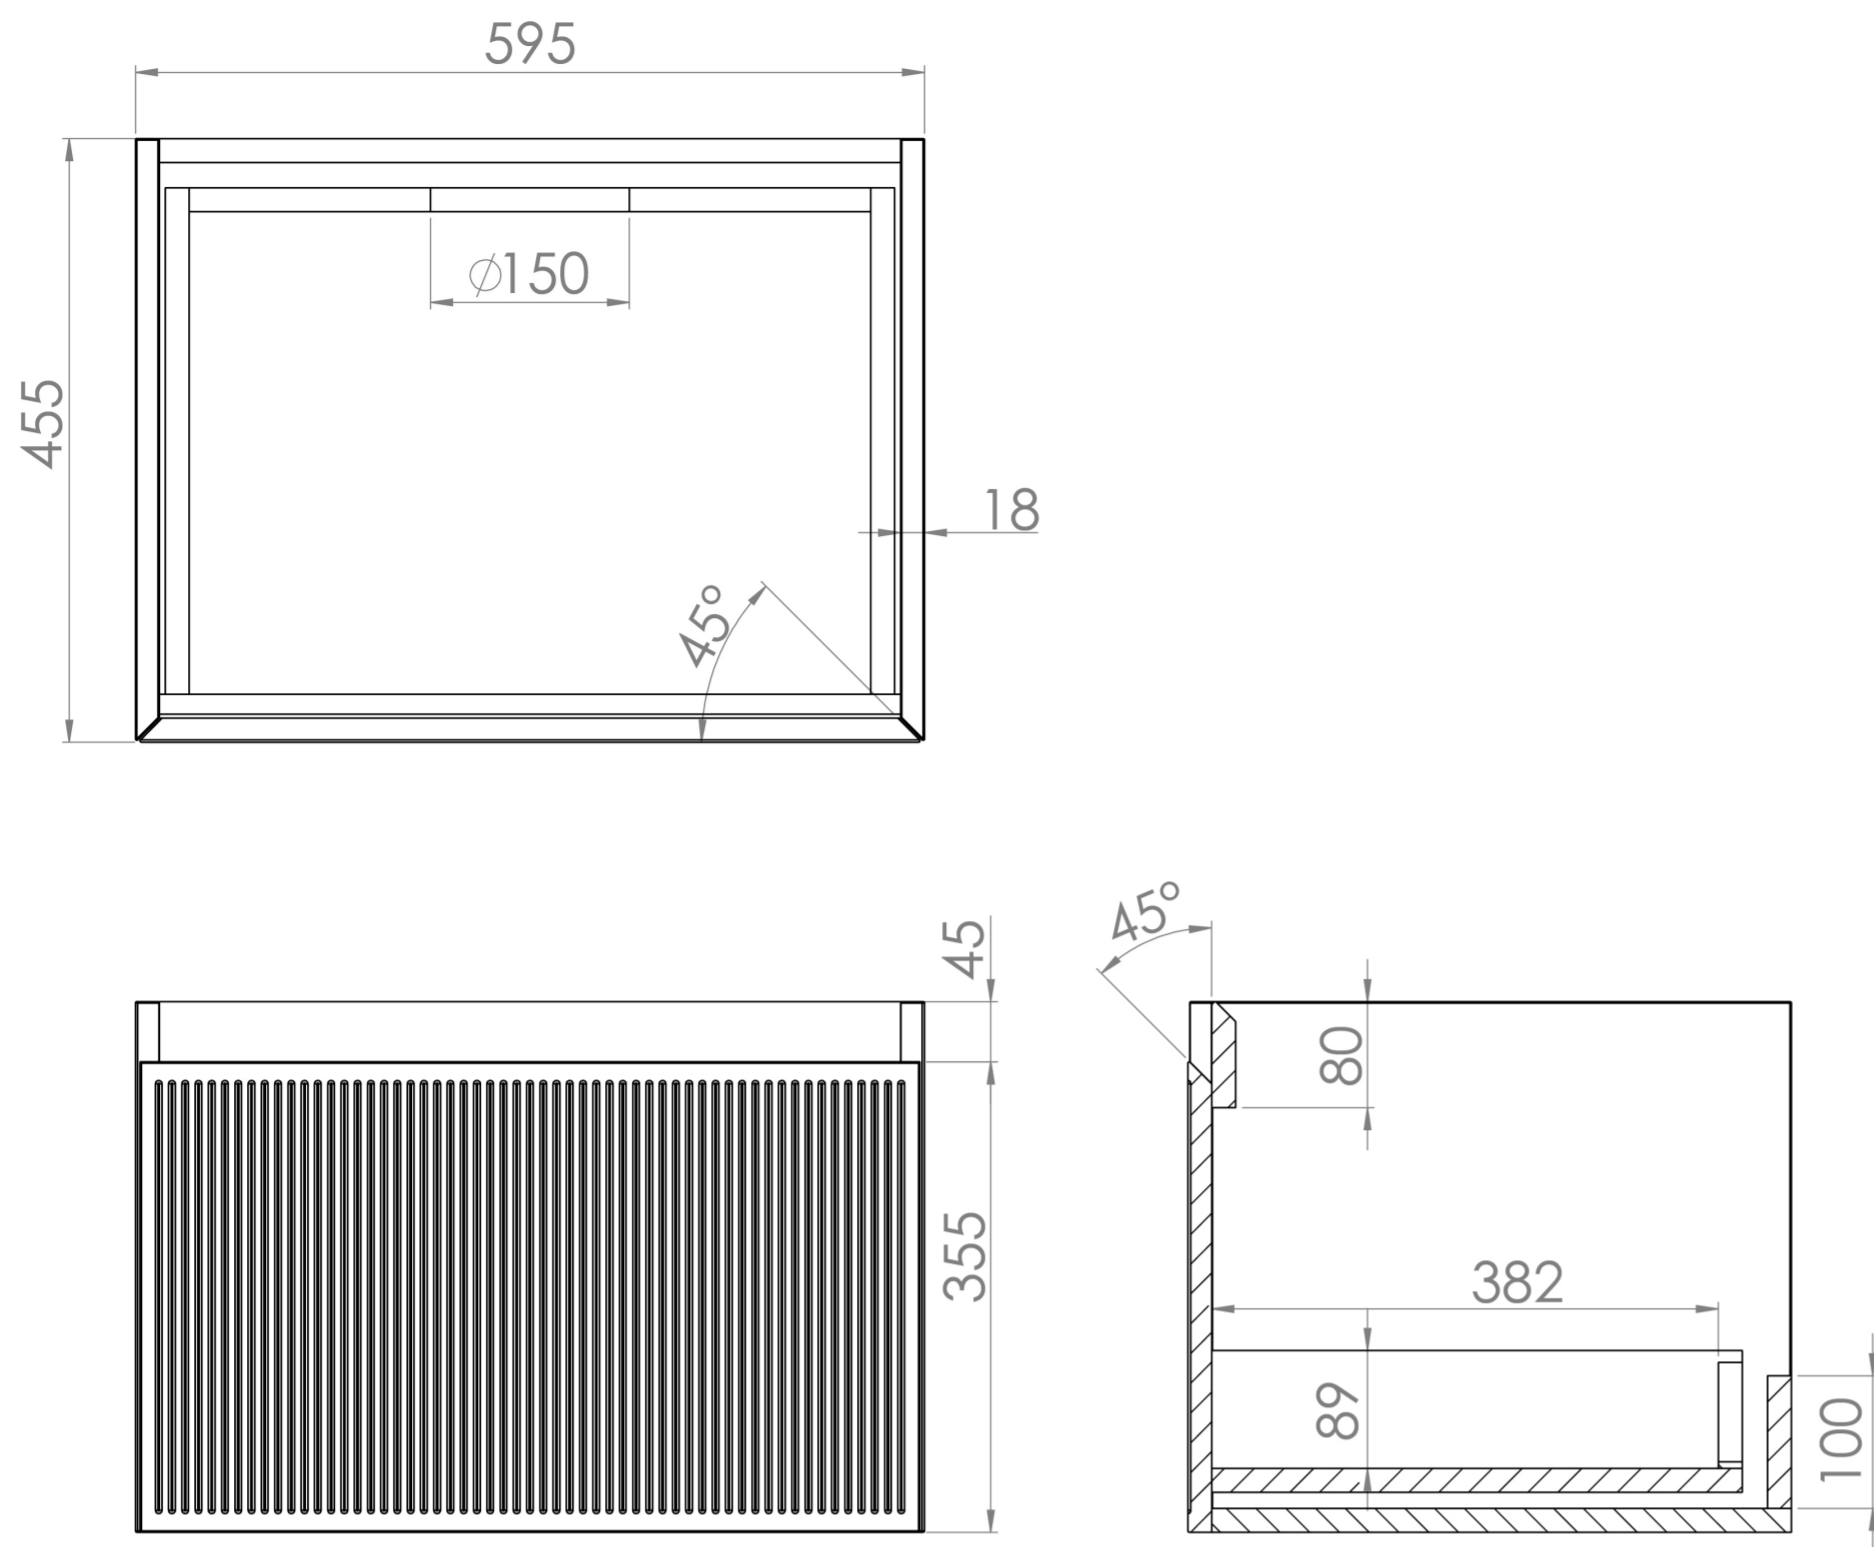

TECHNICAL DRAWING

Saneux reserves the right to alter the specifications and product range without prior notice. Dimensions are given as a guide only. Dimensions should not be used for surrounding furniture, fixtures and fittings until the product is on site.

<https://saneux.com/products/monument-60cm-1-drawer-wall-hung-unit-matte-white>