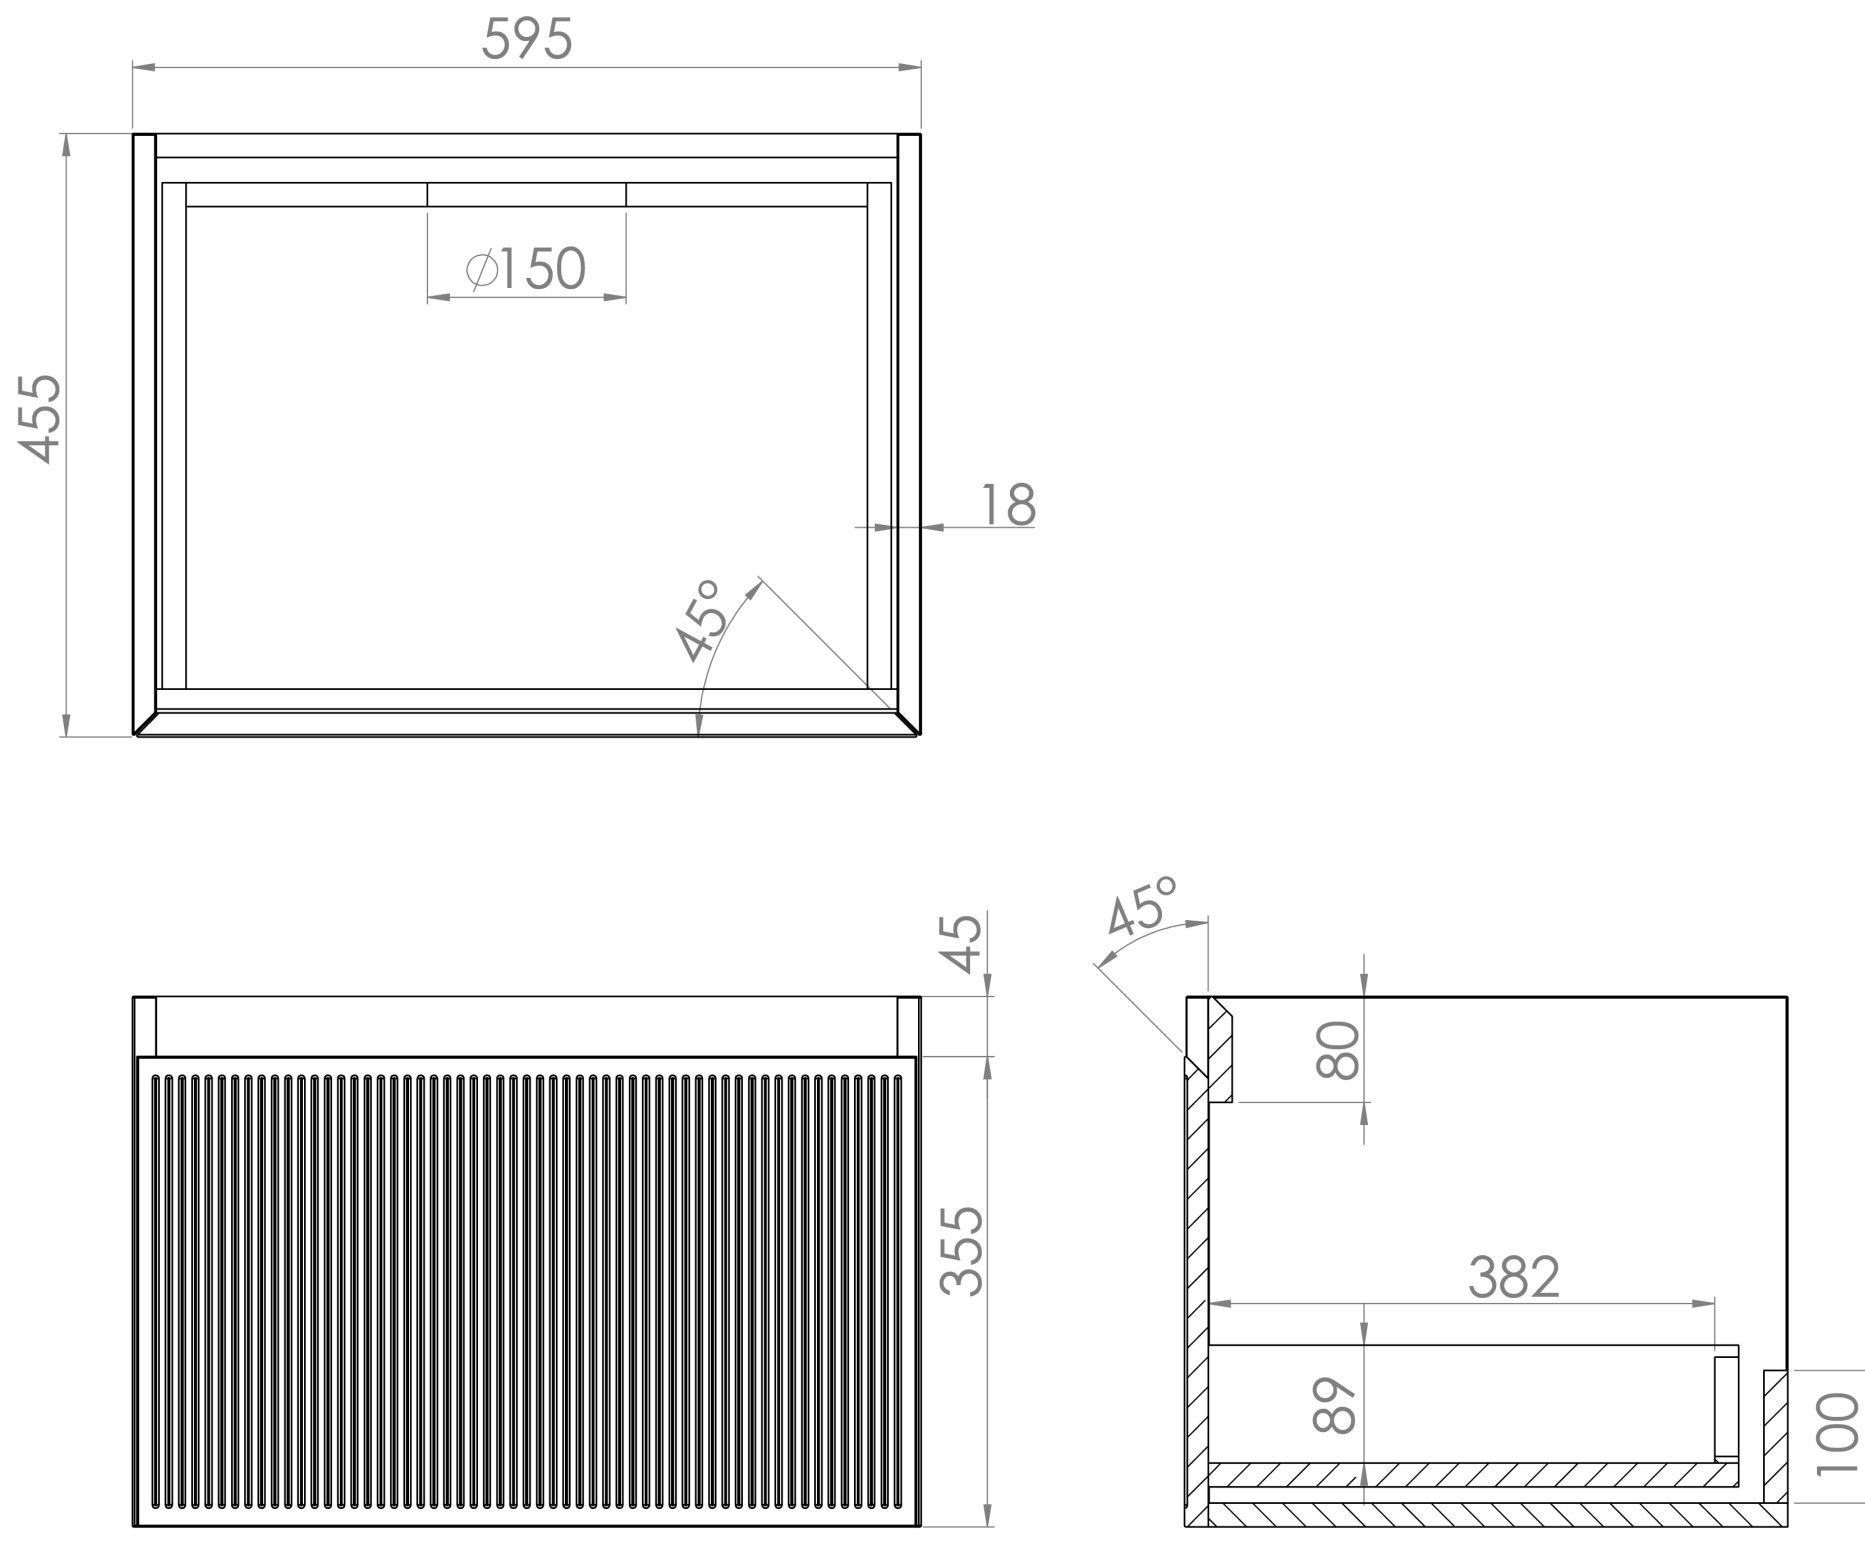

TECHNICAL DRAWING

Saneux reserves the right to alter the specifications and product range without prior notice. Dimensions are given as a guide only. Dimensions should not be used for surrounding furniture, fixtures and fittings until the product is on site.

<https://saneux.com/products/monument-60cm-1-drawer-wall-hung-unit-matte-white>