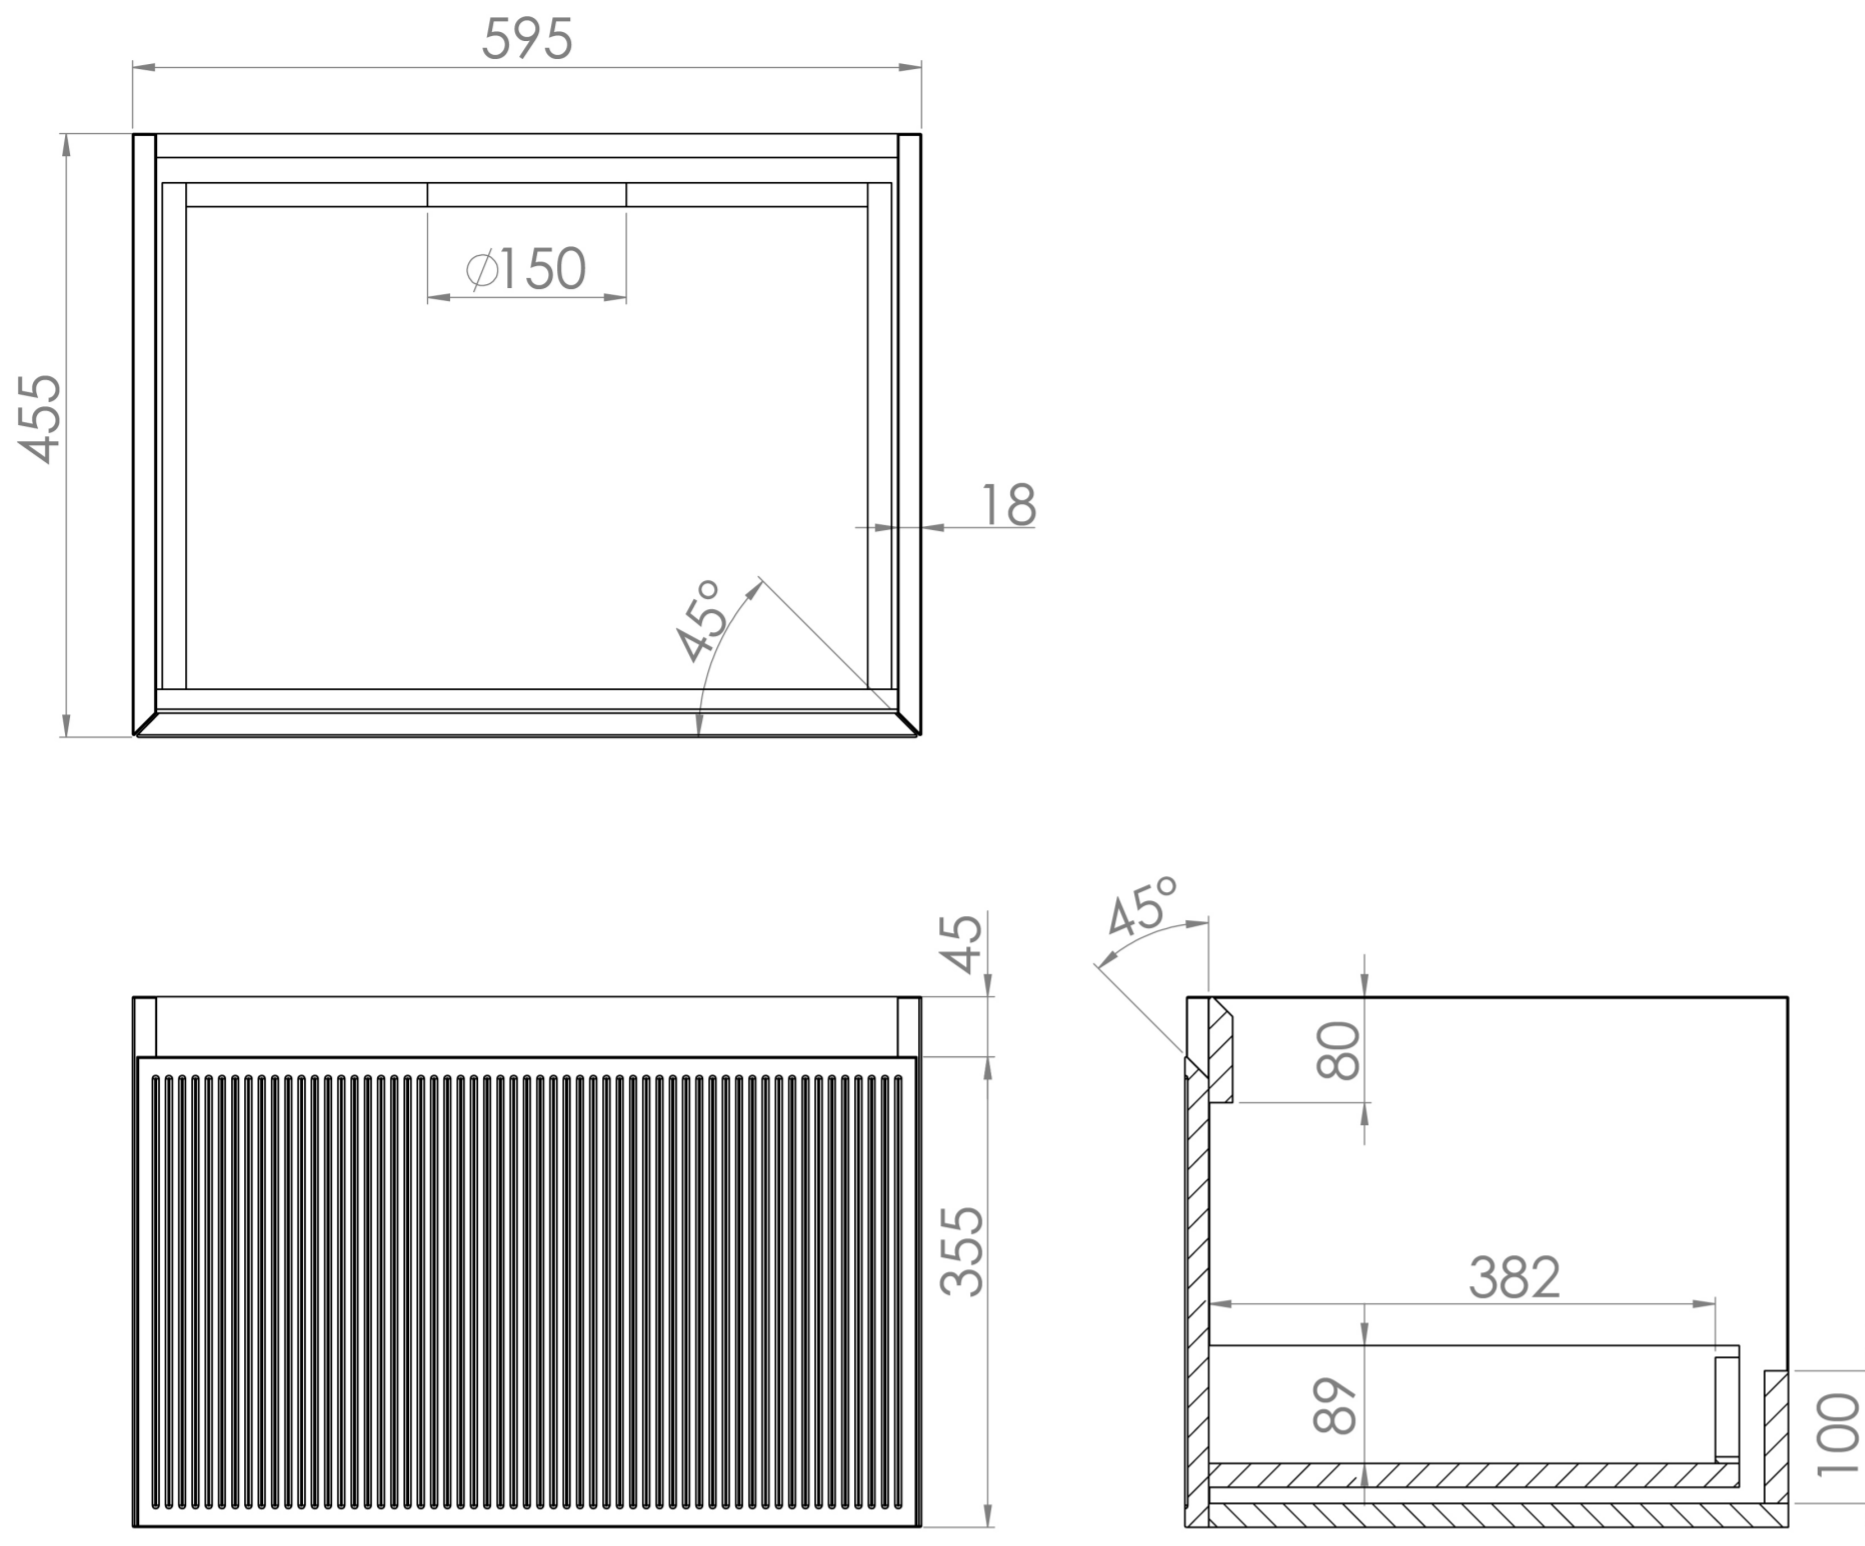

TECHNICAL DRAWING

Saneux reserves the right to alter the specifications and product range without prior notice. Dimensions are given as a guide only. Dimensions should not be used for surrounding furniture, fixtures and fittings until the product is on site.

<https://saneux.com/products/monument-60cm-1-drawer-wall-hung-unit-matte-white>