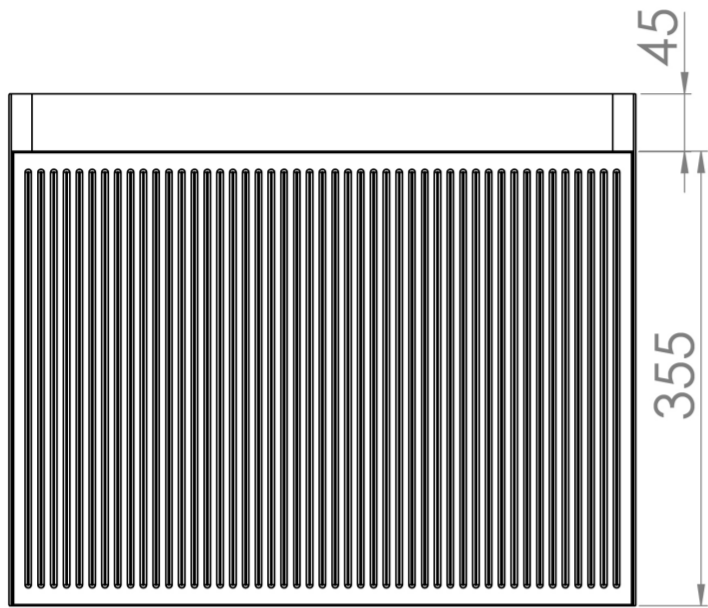

TECHNICAL DRAWING

Saneux reserves the right to alter the specifications and product range without prior notice. Dimensions are given as a guide only. Dimensions should not be used for surrounding furniture, fixtures and fittings until the product is on site.

<https://saneux.com/products/monument-50cm-1-drawer-wall-hung-unit-matte-sage>