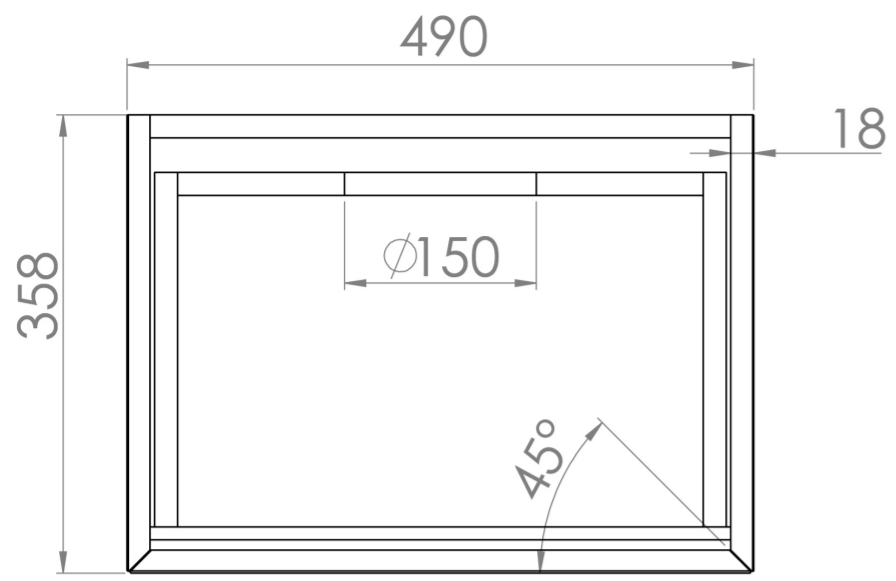

TECHNICAL DRAWING

Saneux reserves the right to alter the specifications and product range without prior notice. Dimensions are given as a guide only. Dimensions should not be used for surrounding furniture, fixtures and fittings until the product is on site.

<https://saneux.com/products/monument-50cm-1-drawer-wall-hung-unit-matte-sage>