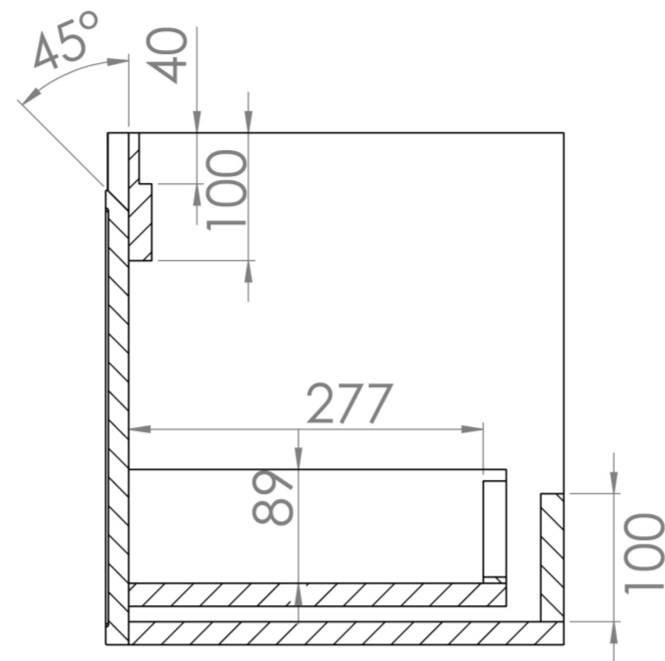

TECHNICAL DRAWING

Saneux reserves the right to alter the specifications and product range without prior notice. Dimensions are given as a guide only. Dimensions should not be used for surrounding furniture, fixtures and fittings until the product is on site.

<https://saneux.com/products/monument-50cm-1-drawer-wall-hung-unit-matte-sage>