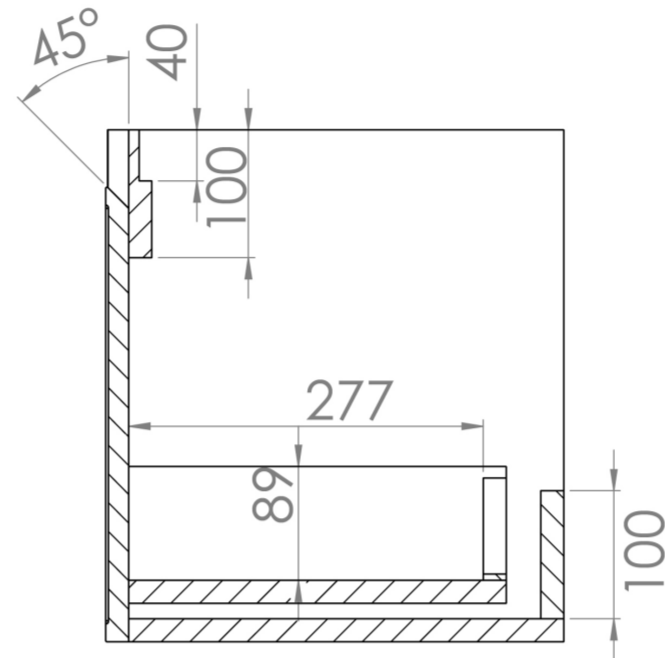

TECHNICAL DRAWING

Saneux reserves the right to alter the specifications and product range without prior notice. Dimensions are given as a guide only. Dimensions should not be used for surrounding furniture, fixtures and fittings until the product is on site.

<https://saneux.com/products/monument-50cm-1-drawer-wall-hung-unit-matte-sage>