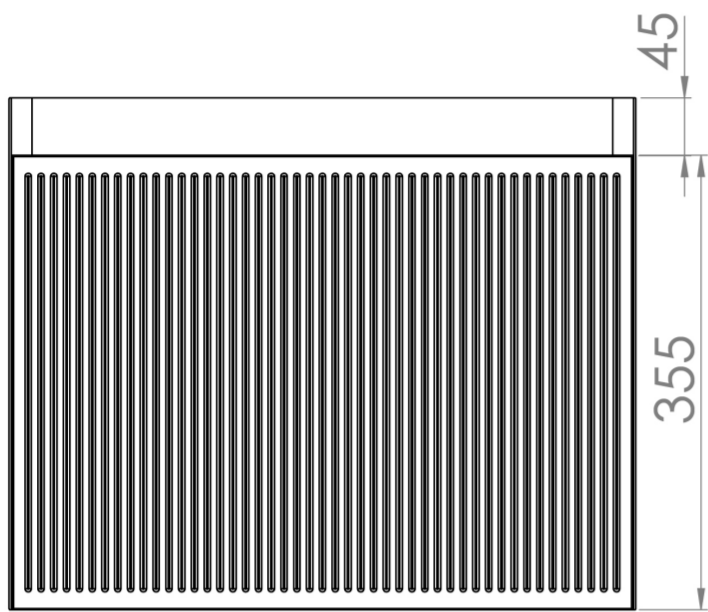

TECHNICAL DRAWING

Saneux reserves the right to alter the specifications and product range without prior notice. Dimensions are given as a guide only. Dimensions should not be used for surrounding furniture, fixtures and fittings until the product is on site.

<https://saneux.com/products/monument-50cm-1-drawer-wall-hung-unit-matte-sage>