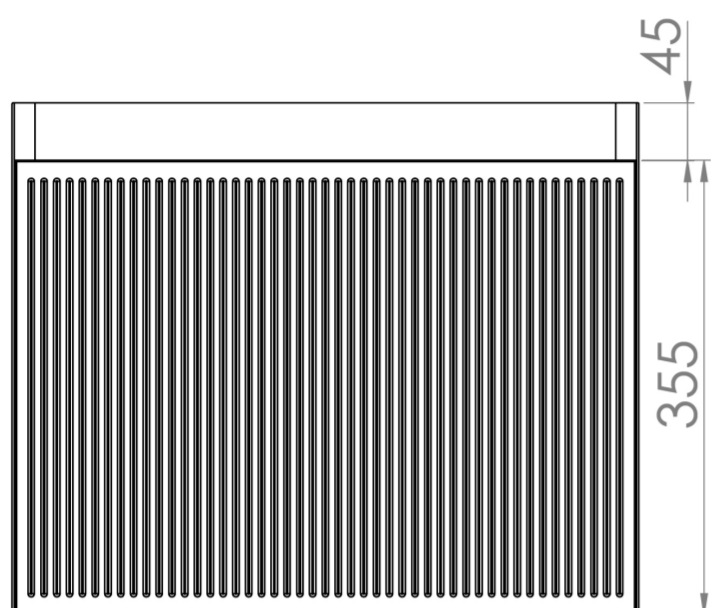

TECHNICAL DRAWING

Saneux reserves the right to alter the specifications and product range without prior notice. Dimensions are given as a guide only. Dimensions should not be used for surrounding furniture, fixtures and fittings until the product is on site.

<https://saneux.com/products/monument-50cm-1-drawer-wall-hung-unit-matte-black>