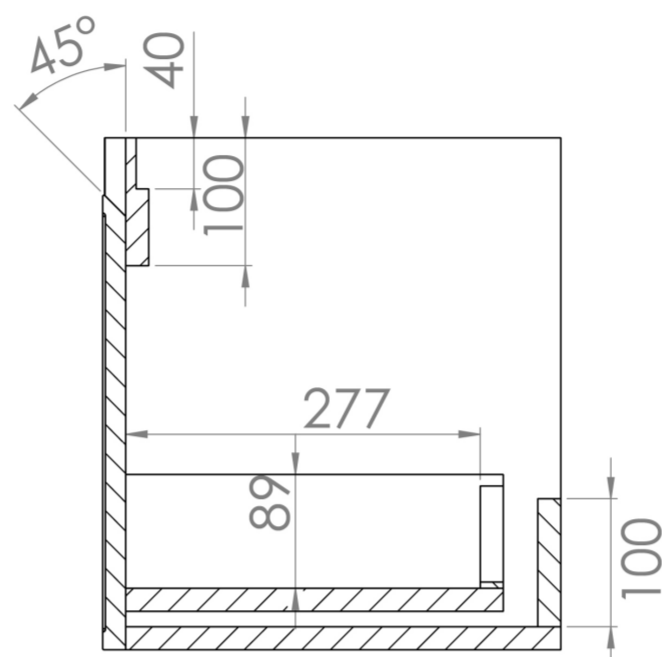

TECHNICAL DRAWING

Saneux reserves the right to alter the specifications and product range without prior notice. Dimensions are given as a guide only. Dimensions should not be used for surrounding furniture, fixtures and fittings until the product is on site.

<https://saneux.com/products/monument-50cm-1-drawer-wall-hung-unit-matte-black>