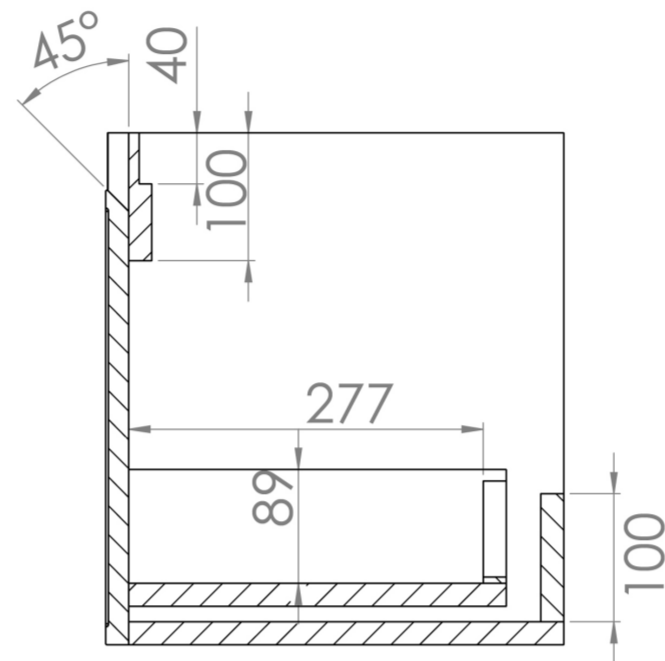

TECHNICAL DRAWING

Saneux reserves the right to alter the specifications and product range without prior notice. Dimensions are given as a guide only. Dimensions should not be used for surrounding furniture, fixtures and fittings until the product is on site.

<https://saneux.com/products/monument-50cm-1-drawer-wall-hung-unit-matte-black>