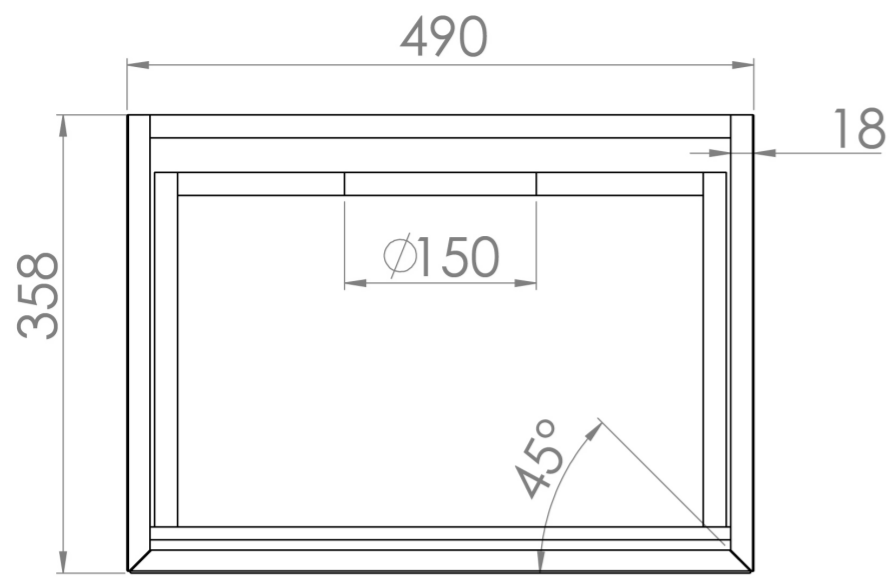

TECHNICAL DRAWING

Saneux reserves the right to alter the specifications and product range without prior notice. Dimensions are given as a guide only. Dimensions should not be used for surrounding furniture, fixtures and fittings until the product is on site.

<https://saneux.com/products/monument-50cm-1-drawer-wall-hung-unit-matte-black>