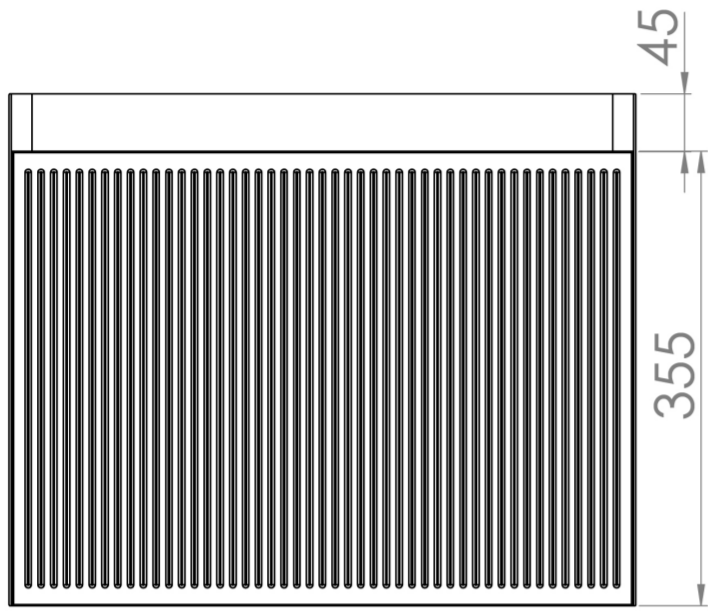

TECHNICAL DRAWING

Saneux reserves the right to alter the specifications and product range without prior notice. Dimensions are given as a guide only. Dimensions should not be used for surrounding furniture, fixtures and fittings until the product is on site.

<https://saneux.com/products/monument-50cm-1-drawer-wall-hung-unit-matte-black>