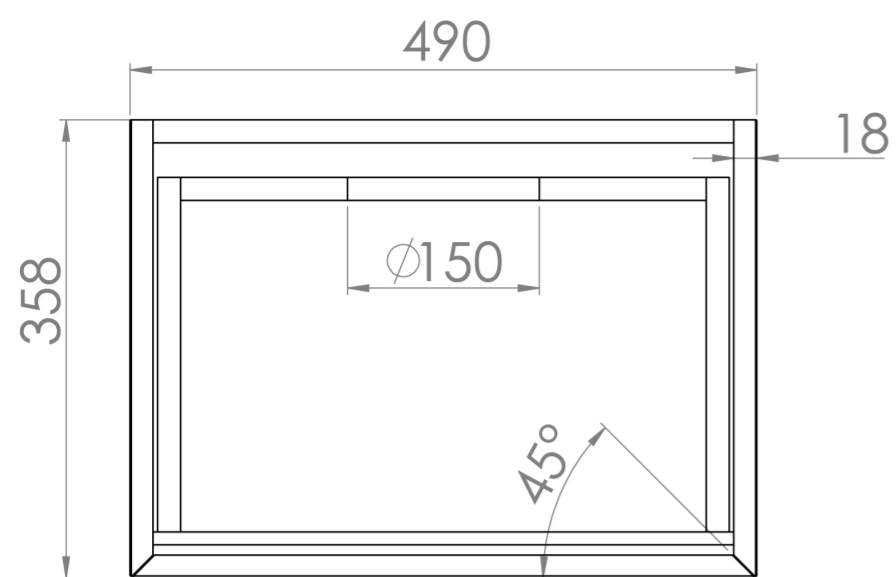

TECHNICAL DRAWING

Saneux reserves the right to alter the specifications and product range without prior notice. Dimensions are given as a guide only. Dimensions should not be used for surrounding furniture, fixtures and fittings until the product is on site.

<https://saneux.com/products/monument-50cm-1-drawer-wall-hung-unit-matte-black>