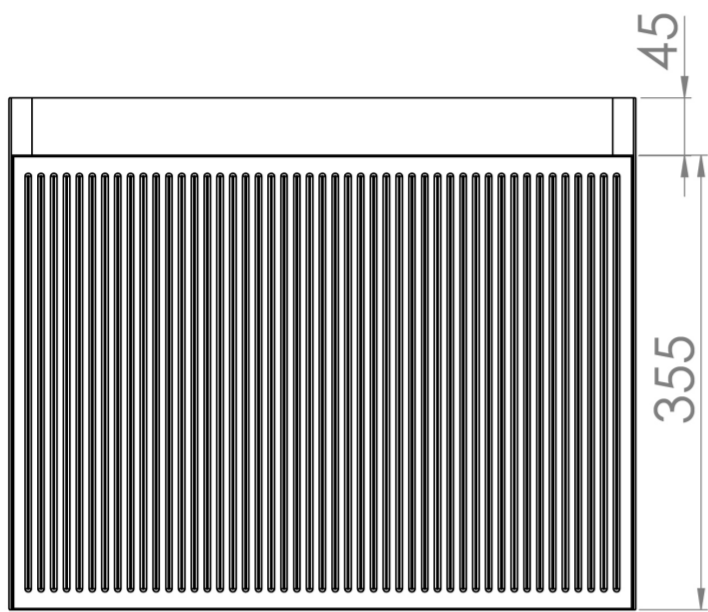

TECHNICAL DRAWING

Saneux reserves the right to alter the specifications and product range without prior notice. Dimensions are given as a guide only. Dimensions should not be used for surrounding furniture, fixtures and fittings until the product is on site.

<https://saneux.com/products/monument-50cm-1-drawer-wall-hung-unit-matte-black>