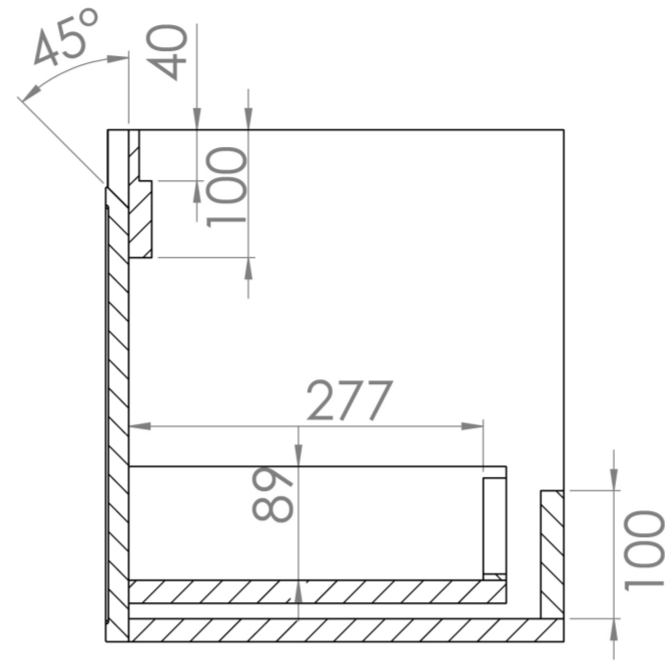

TECHNICAL DRAWING

Saneux reserves the right to alter the specifications and product range without prior notice. Dimensions are given as a guide only. Dimensions should not be used for surrounding furniture, fixtures and fittings until the product is on site.

<https://saneux.com/products/monument-50cm-1-drawer-wall-hung-unit-matte-black>