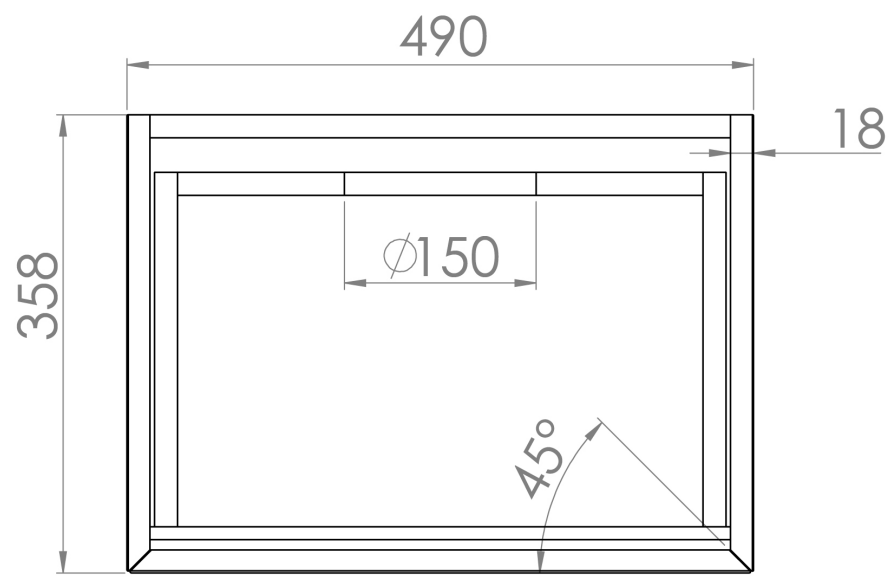

TECHNICAL DRAWING

Saneux reserves the right to alter the specifications and product range without prior notice. Dimensions are given as a guide only. Dimensions should not be used for surrounding furniture, fixtures and fittings until the product is on site.

<https://saneux.com/products/monument-50cm-1-drawer-wall-hung-unit-matte-white>