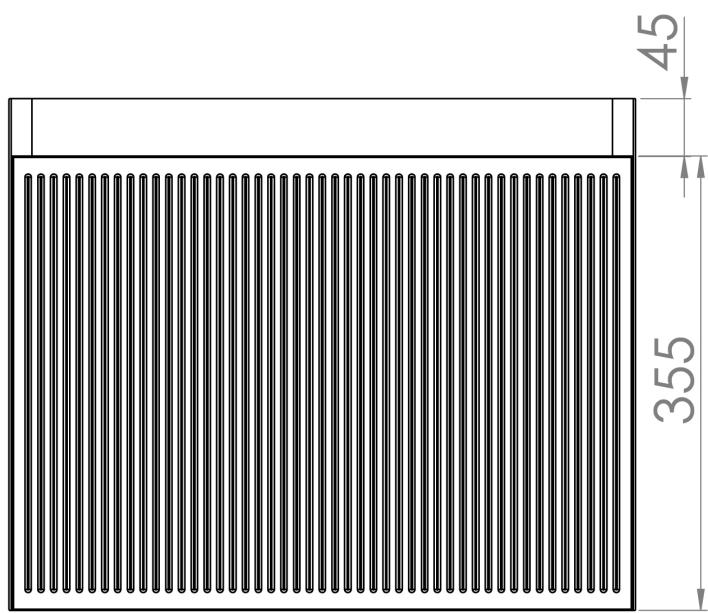

TECHNICAL DRAWING

Saneux reserves the right to alter the specifications and product range without prior notice. Dimensions are given as a guide only. Dimensions should not be used for surrounding furniture, fixtures and fittings until the product is on site.

<https://saneux.com/products/monument-50cm-1-drawer-wall-hung-unit-matte-white>