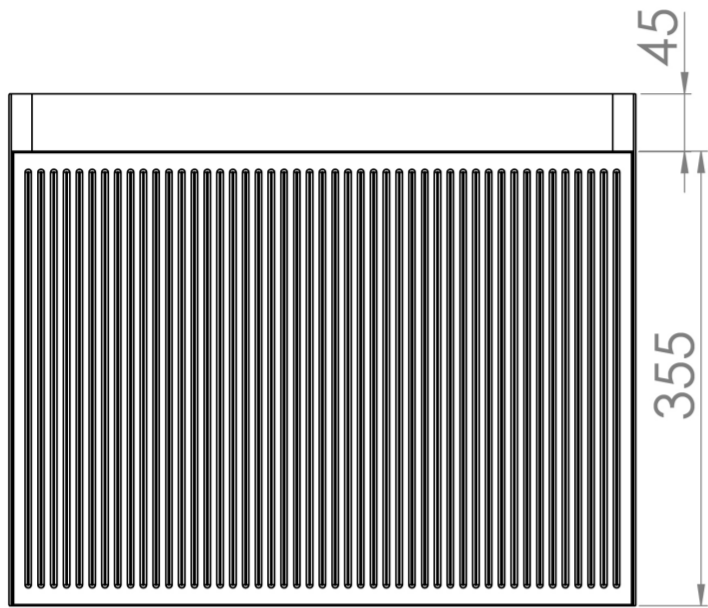

TECHNICAL DRAWING

Saneux reserves the right to alter the specifications and product range without prior notice. Dimensions are given as a guide only. Dimensions should not be used for surrounding furniture, fixtures and fittings until the product is on site.

<https://saneux.com/products/monument-50cm-1-drawer-wall-hung-unit-matte-white>