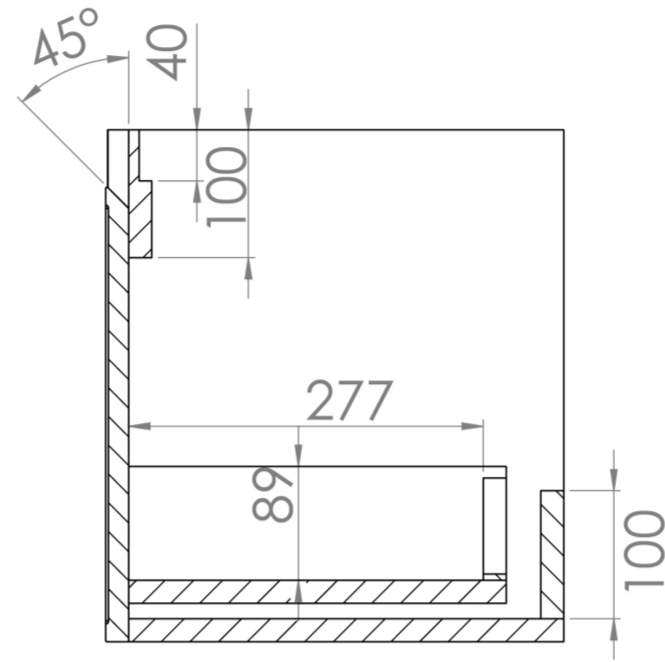

TECHNICAL DRAWING

Saneux reserves the right to alter the specifications and product range without prior notice. Dimensions are given as a guide only. Dimensions should not be used for surrounding furniture, fixtures and fittings until the product is on site.

<https://saneux.com/products/monument-50cm-1-drawer-wall-hung-unit-matte-white>