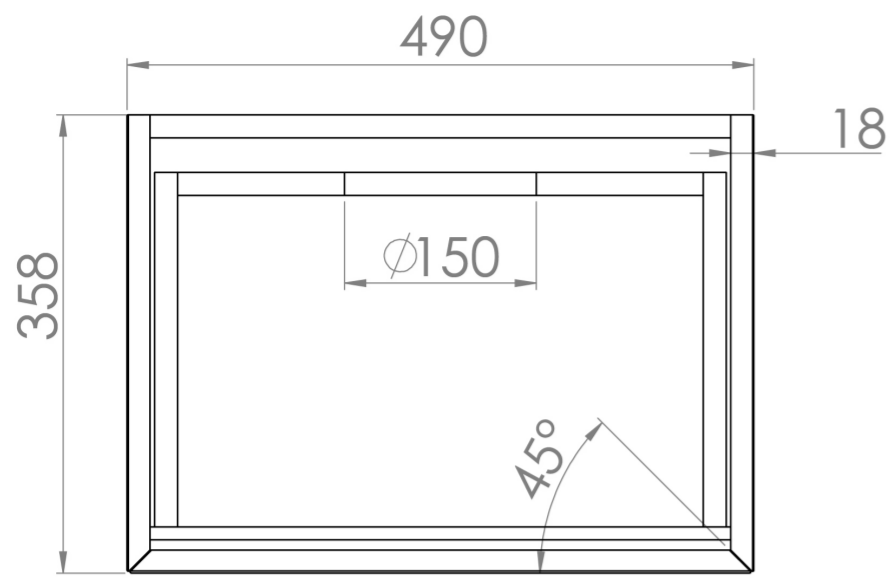

TECHNICAL DRAWING

Saneux reserves the right to alter the specifications and product range without prior notice. Dimensions are given as a guide only. Dimensions should not be used for surrounding furniture, fixtures and fittings until the product is on site.

<https://saneux.com/products/monument-50cm-1-drawer-wall-hung-unit-matte-white>