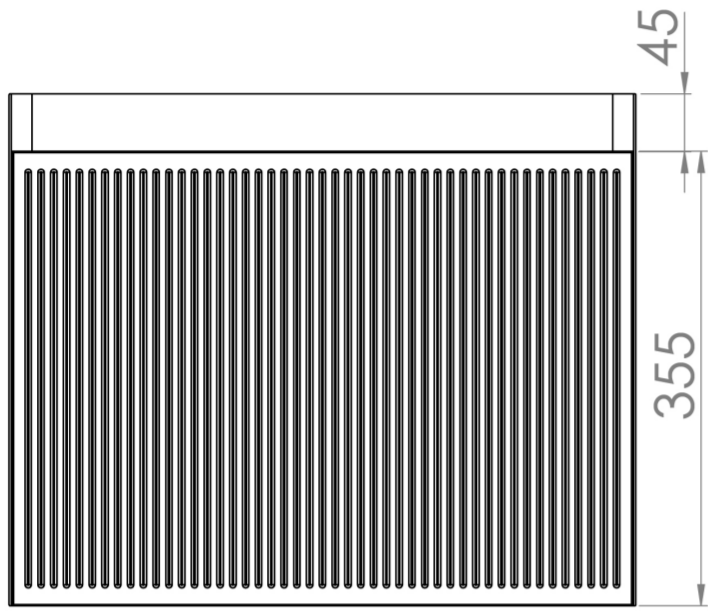

TECHNICAL DRAWING

Saneux reserves the right to alter the specifications and product range without prior notice. Dimensions are given as a guide only. Dimensions should not be used for surrounding furniture, fixtures and fittings until the product is on site.

<https://saneux.com/products/monument-50cm-1-drawer-wall-hung-unit-matte-white>