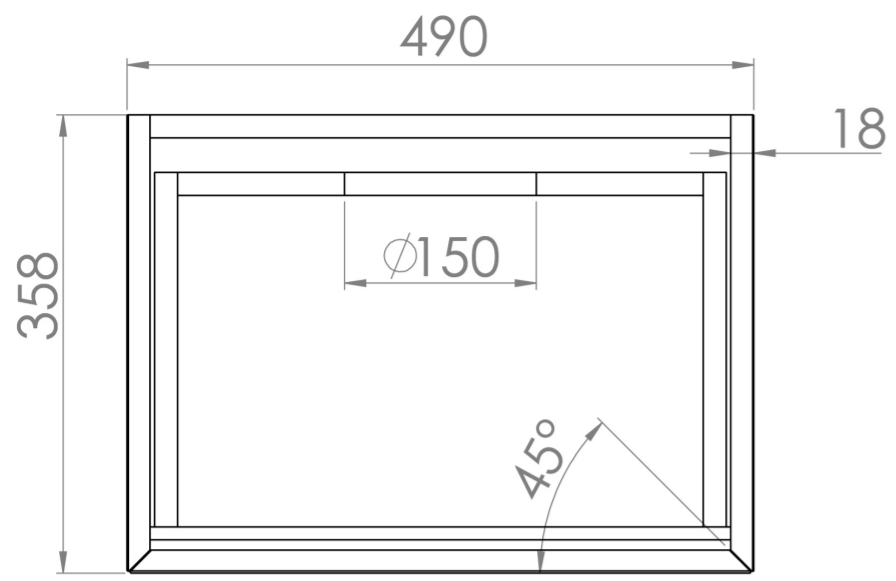

TECHNICAL DRAWING

Saneux reserves the right to alter the specifications and product range without prior notice. Dimensions are given as a guide only. Dimensions should not be used for surrounding furniture, fixtures and fittings until the product is on site.

<https://saneux.com/products/monument-50cm-1-drawer-wall-hung-unit-matte-white>