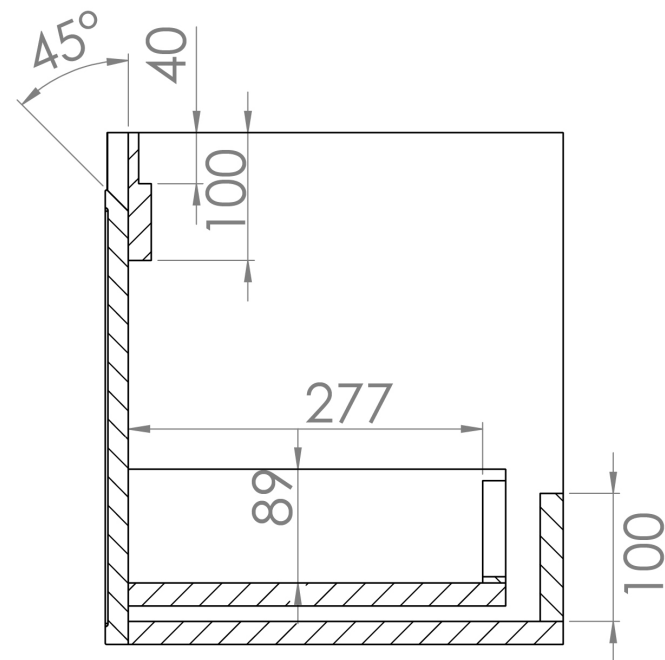

TECHNICAL DRAWING

Saneux reserves the right to alter the specifications and product range without prior notice. Dimensions are given as a guide only. Dimensions should not be used for surrounding furniture, fixtures and fittings until the product is on site.

<https://saneux.com/products/monument-50cm-1-drawer-wall-hung-unit-matte-white>