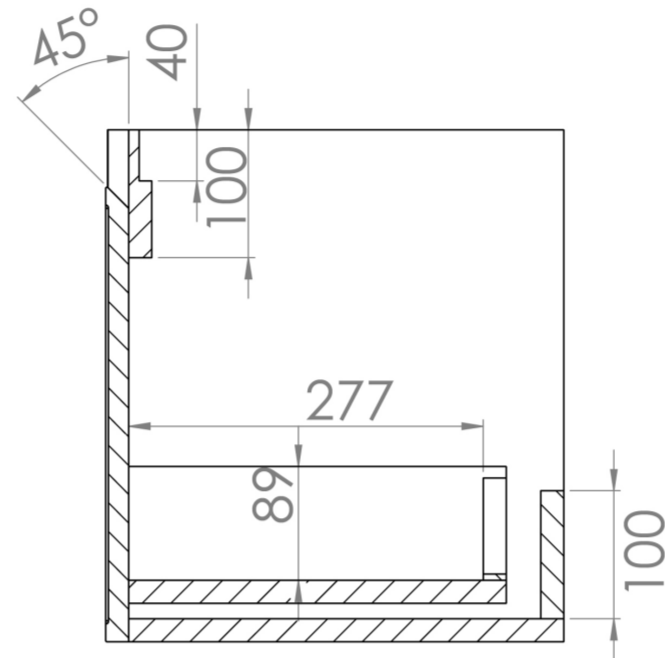

TECHNICAL DRAWING

Saneux reserves the right to alter the specifications and product range without prior notice. Dimensions are given as a guide only. Dimensions should not be used for surrounding furniture, fixtures and fittings until the product is on site.

<https://saneux.com/products/monument-50cm-1-drawer-wall-hung-unit-matte-white>