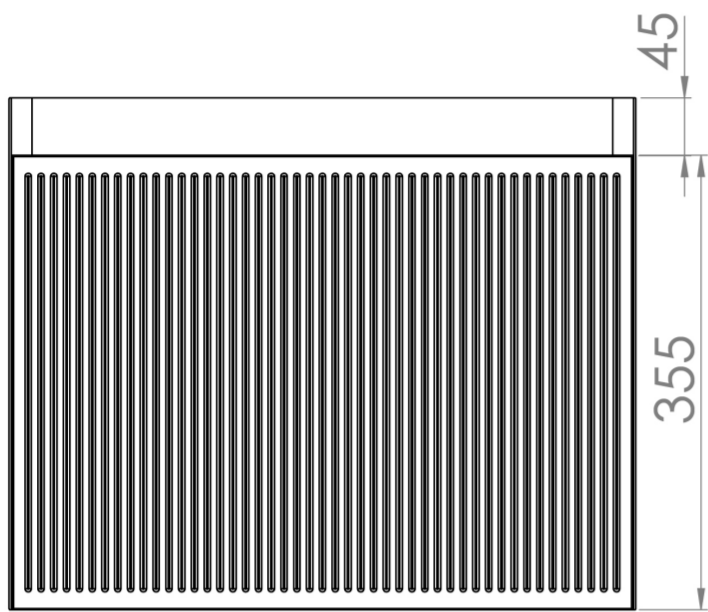

TECHNICAL DRAWING

Saneux reserves the right to alter the specifications and product range without prior notice. Dimensions are given as a guide only. Dimensions should not be used for surrounding furniture, fixtures and fittings until the product is on site.

<https://saneux.com/products/monument-50cm-1-drawer-wall-hung-unit-matte-white>