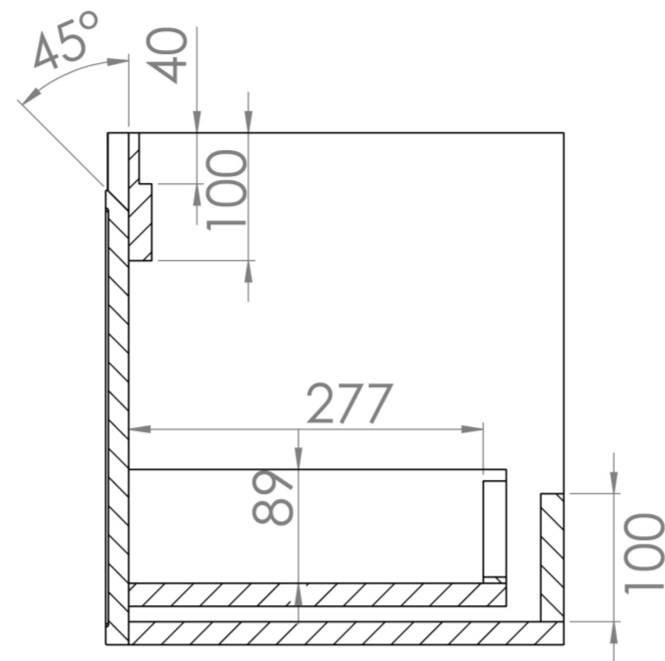

TECHNICAL DRAWING

Saneux reserves the right to alter the specifications and product range without prior notice. Dimensions are given as a guide only. Dimensions should not be used for surrounding furniture, fixtures and fittings until the product is on site.

<https://saneux.com/products/monument-50cm-1-drawer-wall-hung-unit-matte-white>