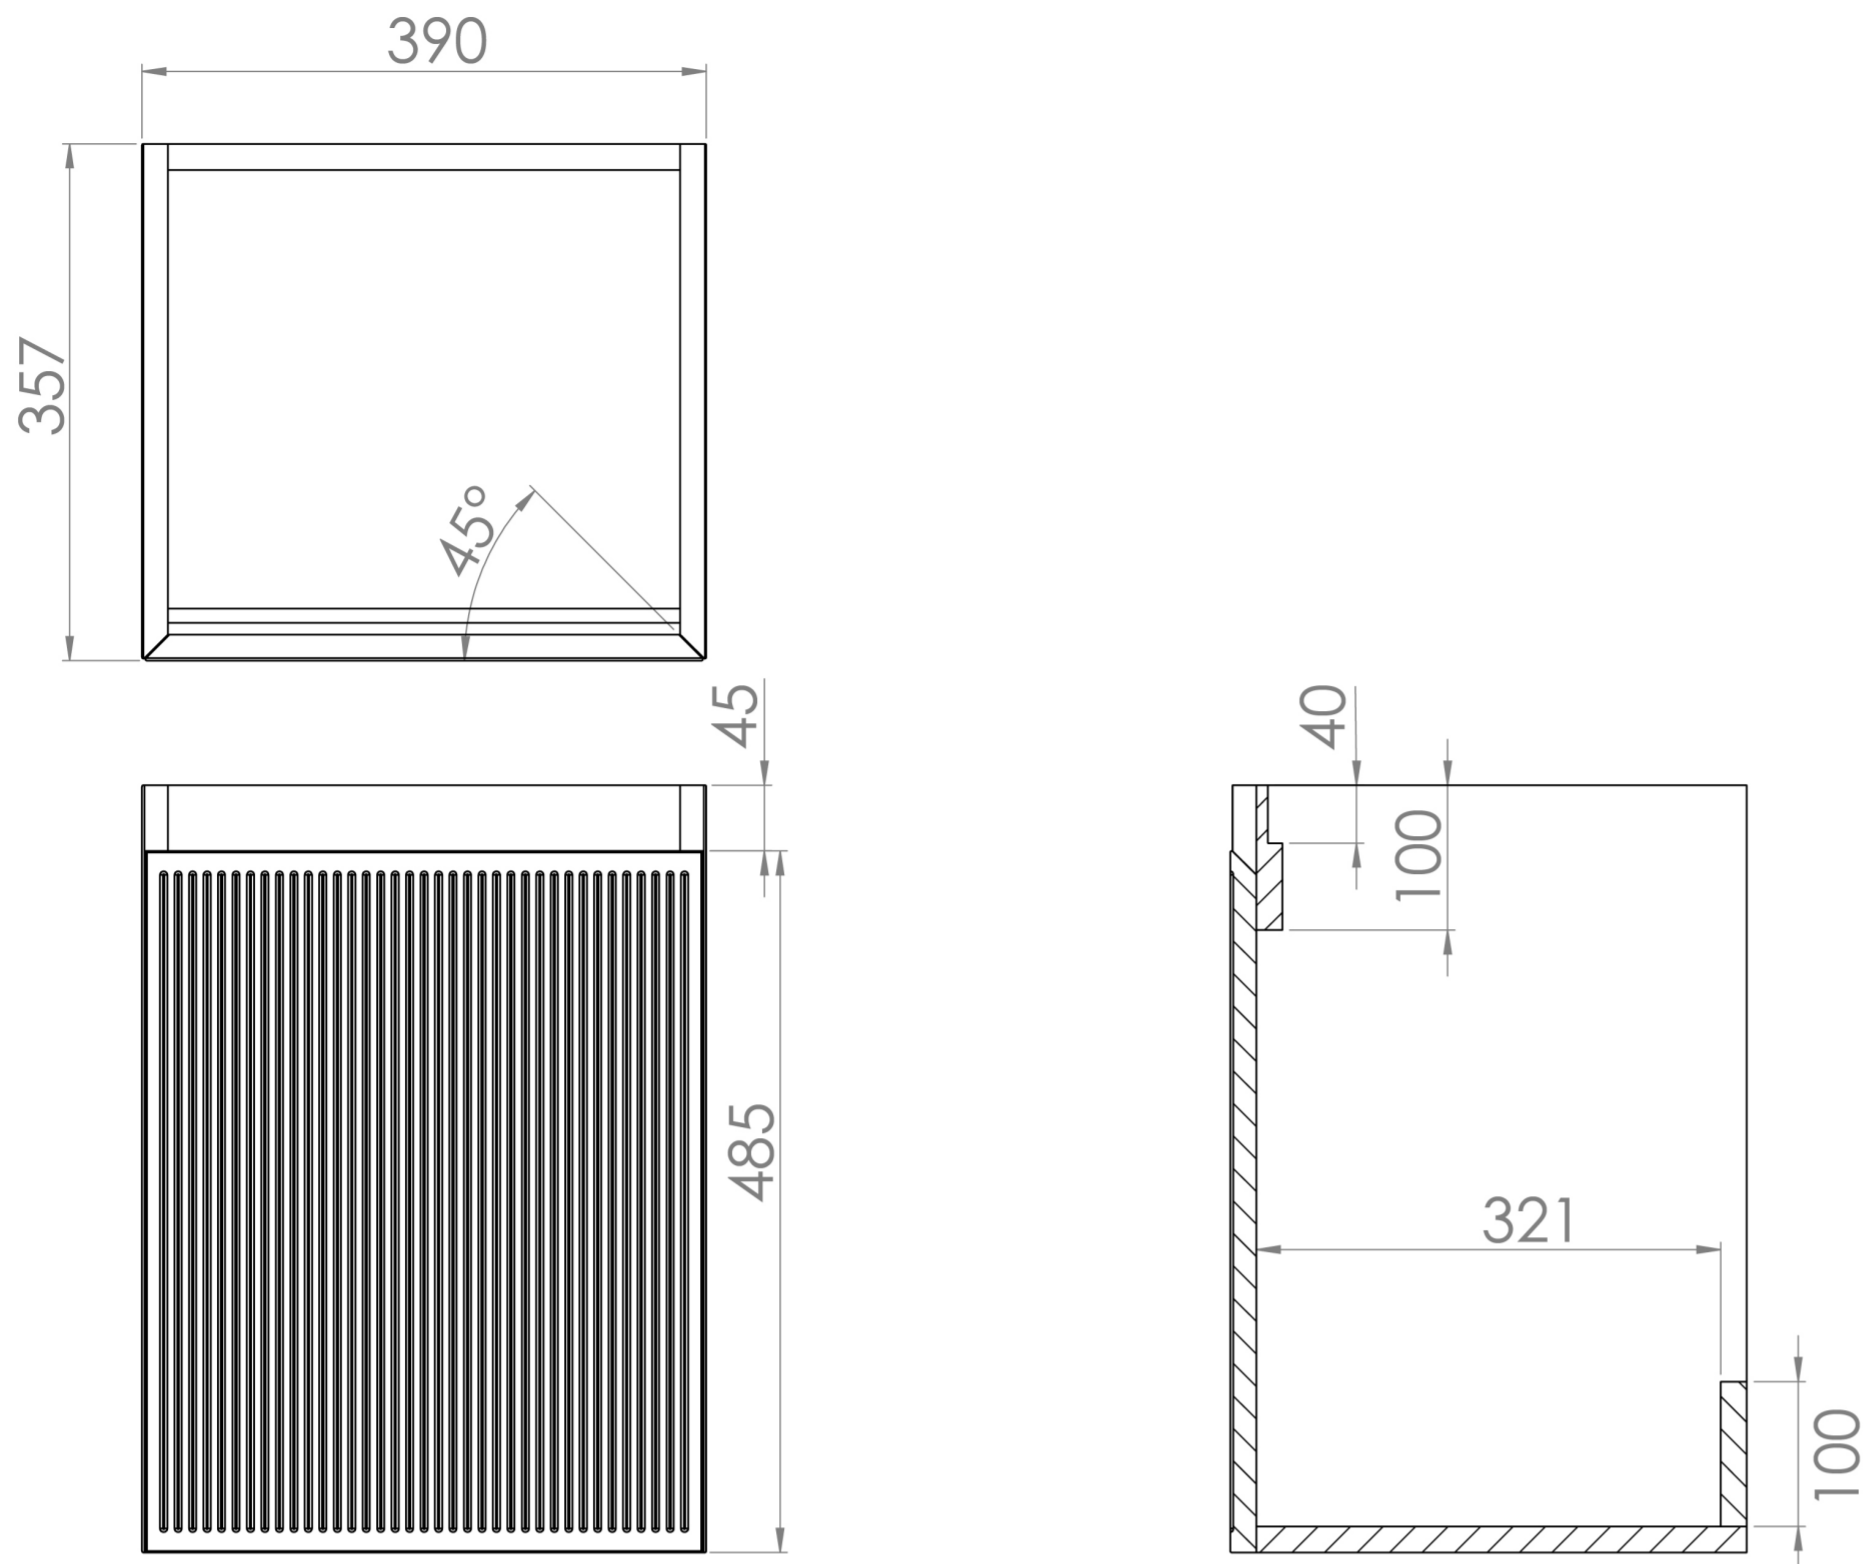

TECHNICAL DRAWING

Saneux reserves the right to alter the specifications and product range without prior notice. Dimensions are given as a guide only. Dimensions should not be used for surrounding furniture, fixtures and fittings until the product is on site.

<https://saneux.com/products/monument-40cm-1-door-wall-hung-unit-matte-sage>