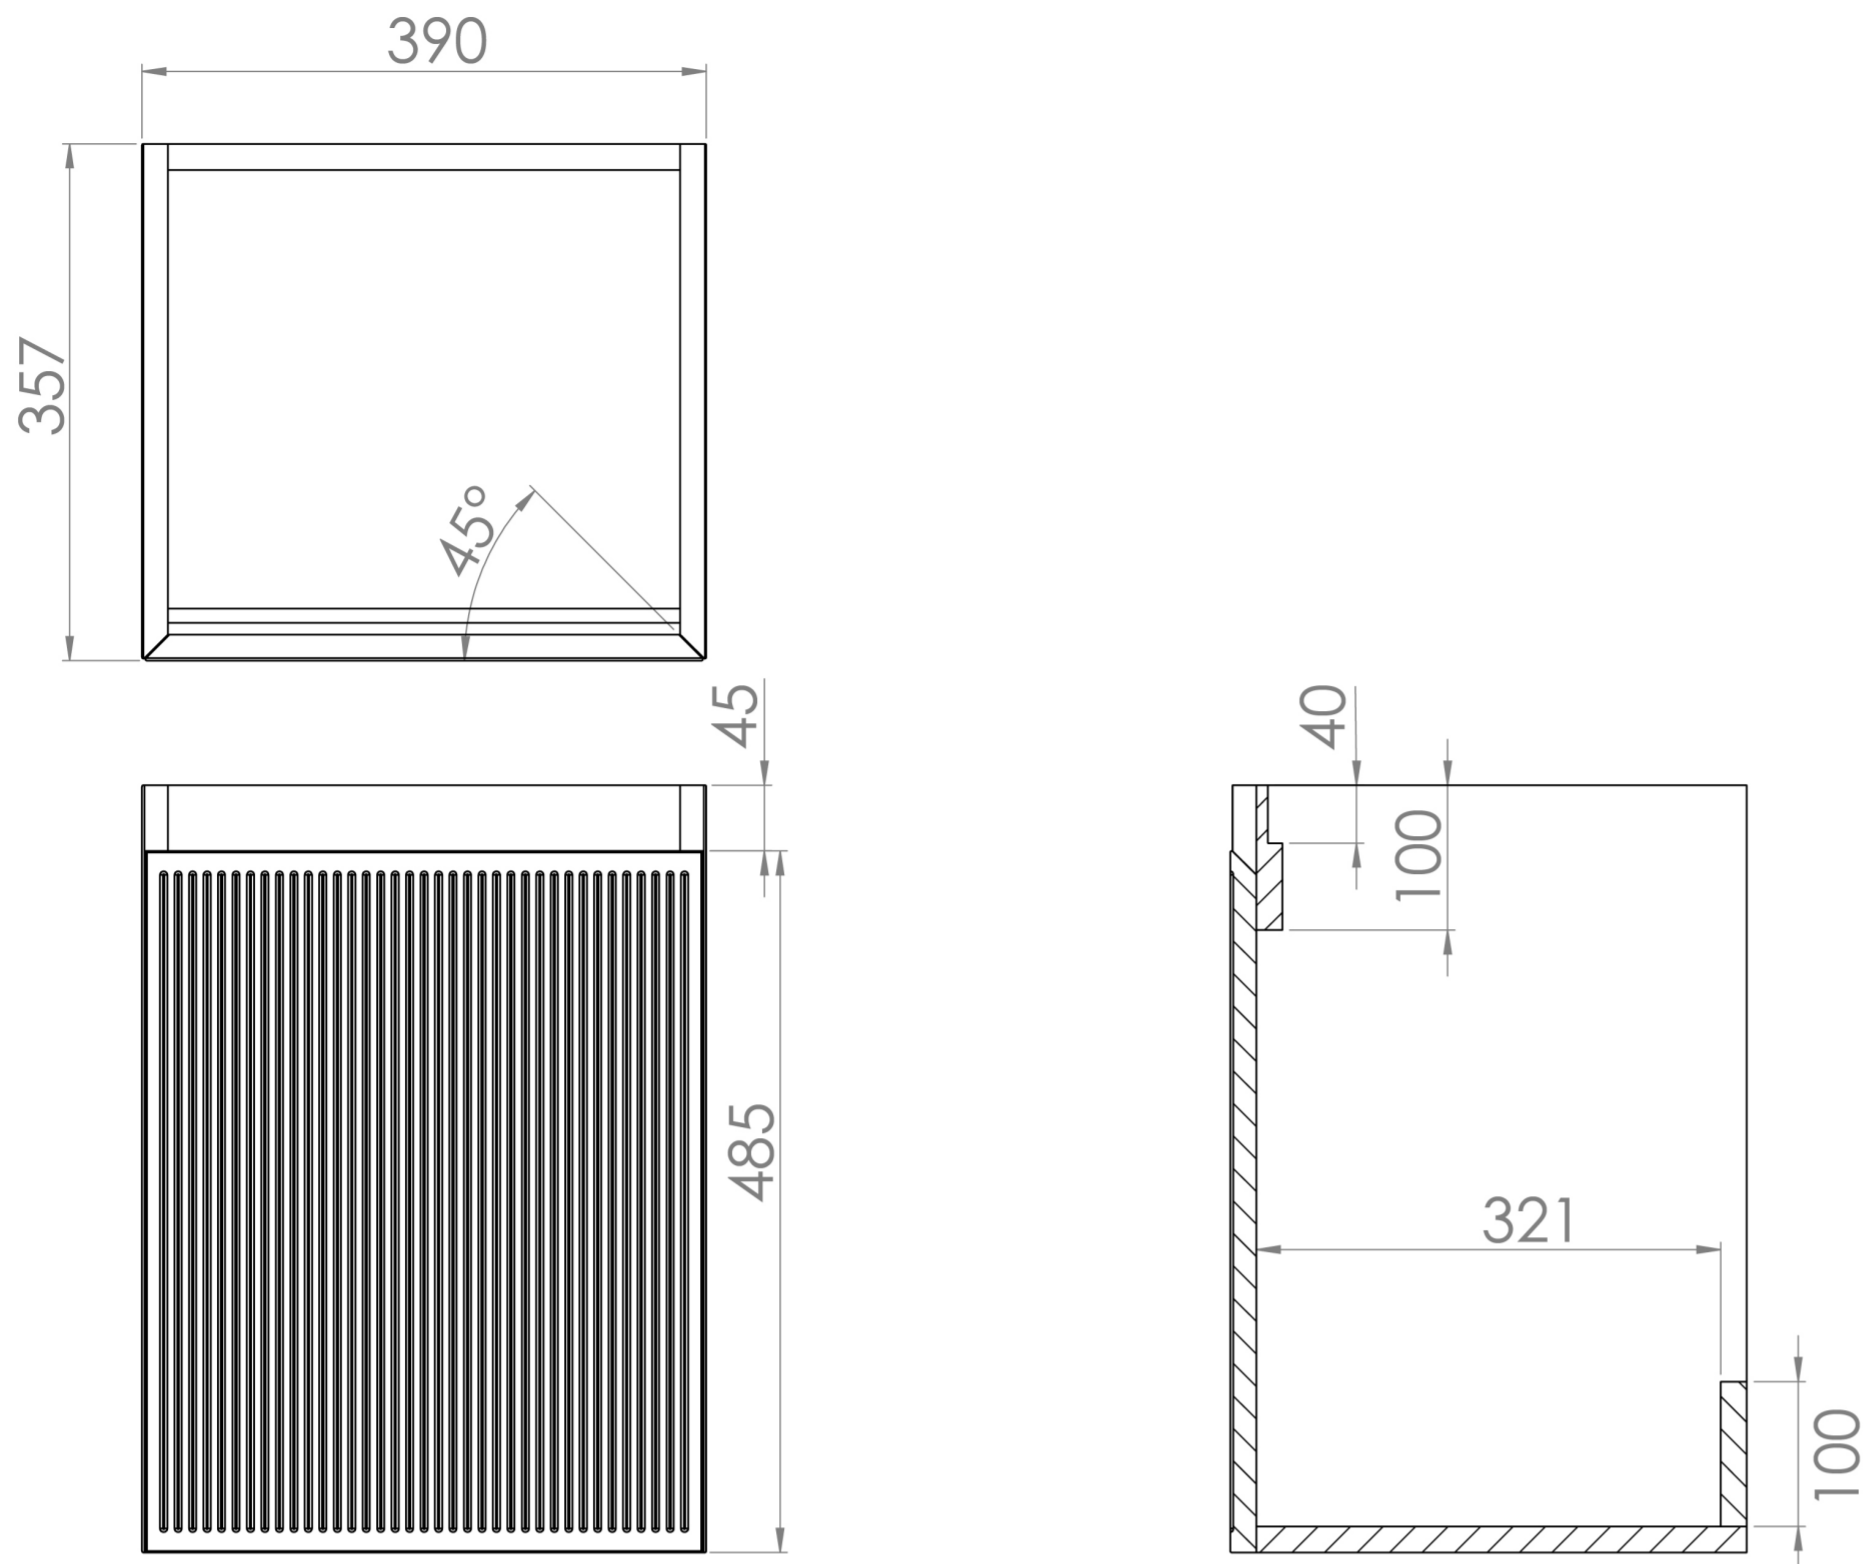

## PRODUCT INFORMATION

<b>Finish:</b>	Matte Sage
<b>Height:</b>	530mm
<b>Width:</b>	390mm
<b>Depth:</b>	357mm
<b>Material</b>	MDF
<b>Weight</b>	10kg
<b>Guarantee</b>	5 years
<b>Configuration</b>	1 Door
<b>Door Type</b>	Soft close
<b>Compatible Basin(s)</b>	UN040B, UN040B.0TH
<b>Door Opening</b>	Reversible

## DESCRIPTION

Inspired by the iconic London landmark itself, MONUMENT was designed to bring an element of London history into the future.

This fluted furniture collection encapsulates the delicate curves seen on the Monument column, creating a softer feel to the vanity units whilst also giving more depth to the unit.

The handle-less 40cm 1 door wall mounted unit in the stylish matte sage finish is perfect for smaller bathrooms. It features plenty of storage space, a soft closing reversible door, and a luxurious look that will stand the test of time.