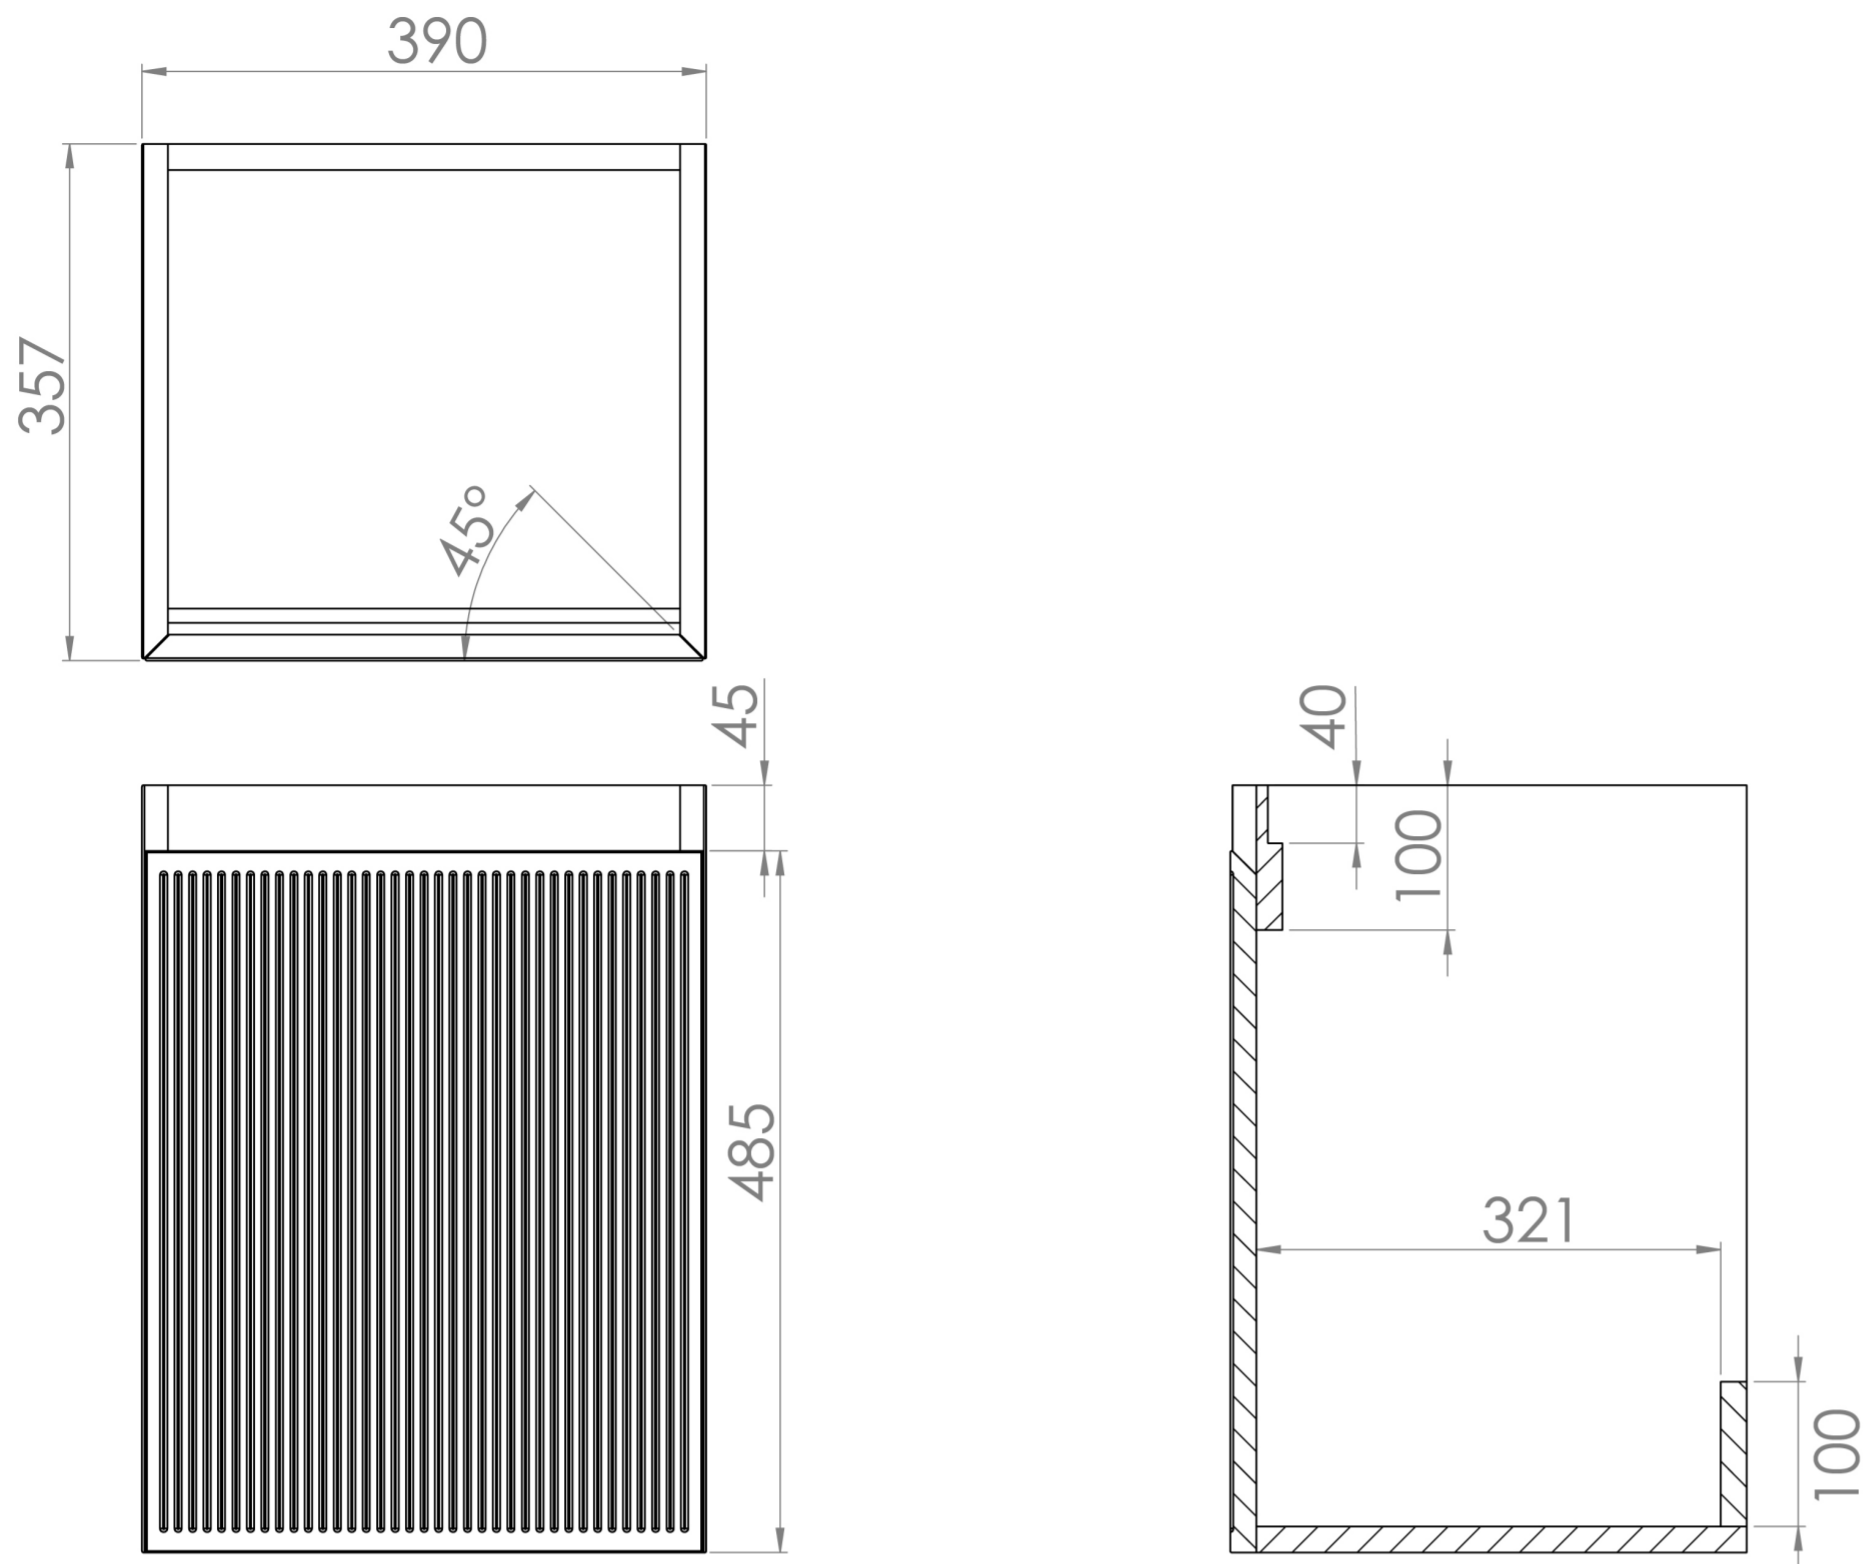

TECHNICAL DRAWING

Saneux reserves the right to alter the specifications and product range without prior notice. Dimensions are given as a guide only. Dimensions should not be used for surrounding furniture, fixtures and fittings until the product is on site.

<https://saneux.com/products/monument-40cm-1-door-wall-hung-unit-matte-black>