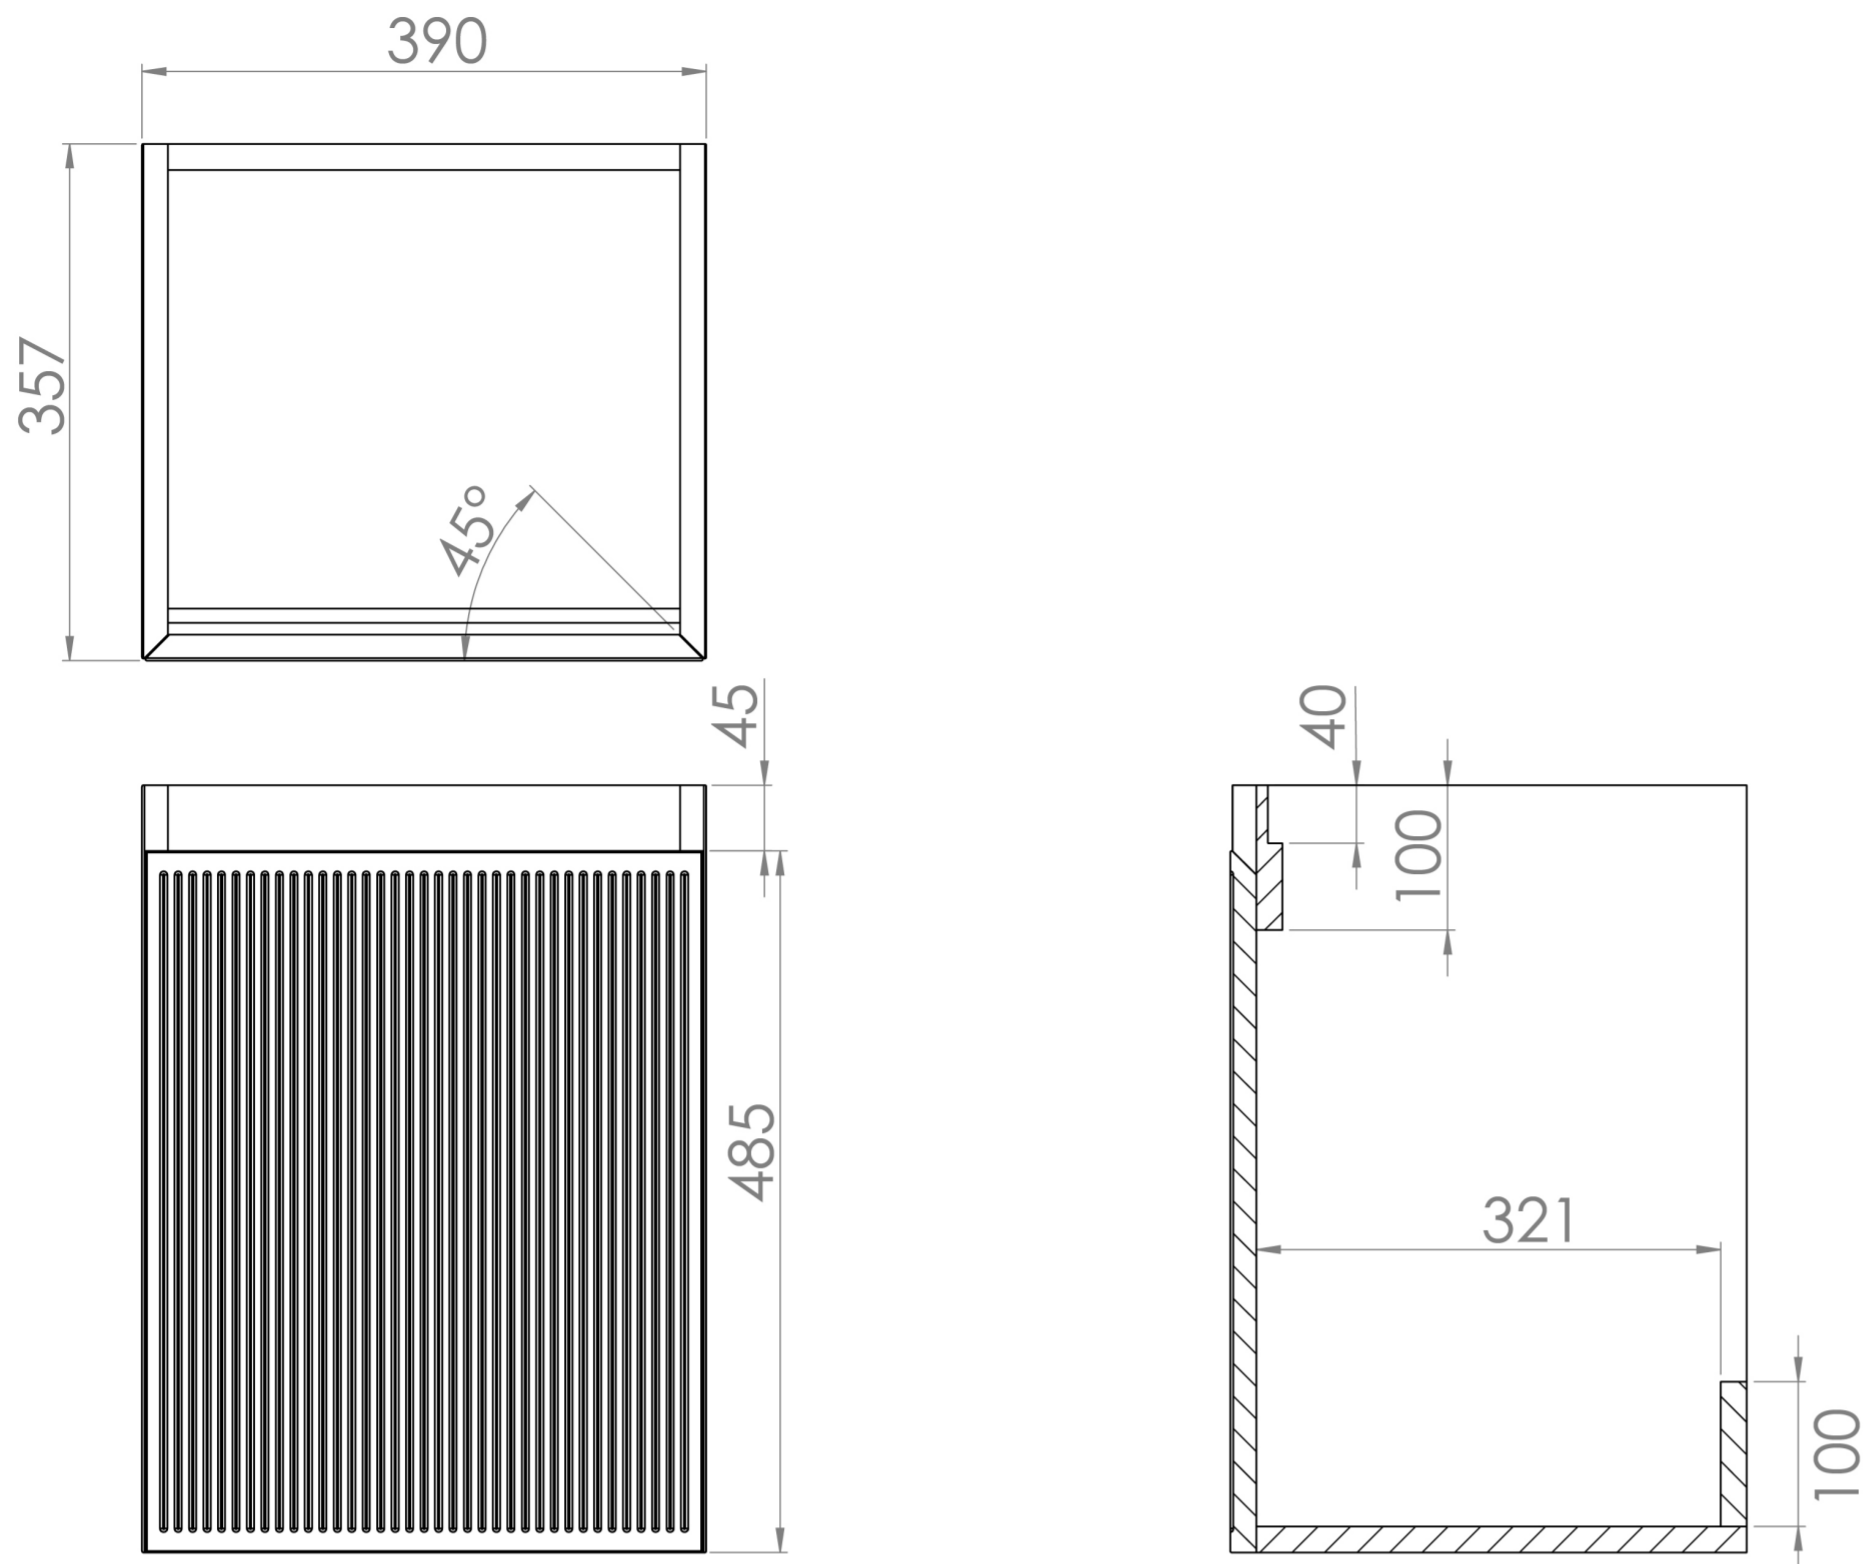

TECHNICAL DRAWING

Saneux reserves the right to alter the specifications and product range without prior notice. Dimensions are given as a guide only. Dimensions should not be used for surrounding furniture, fixtures and fittings until the product is on site.

<https://saneux.com/products/monument-40cm-1-door-wall-hung-unit-matte-white>