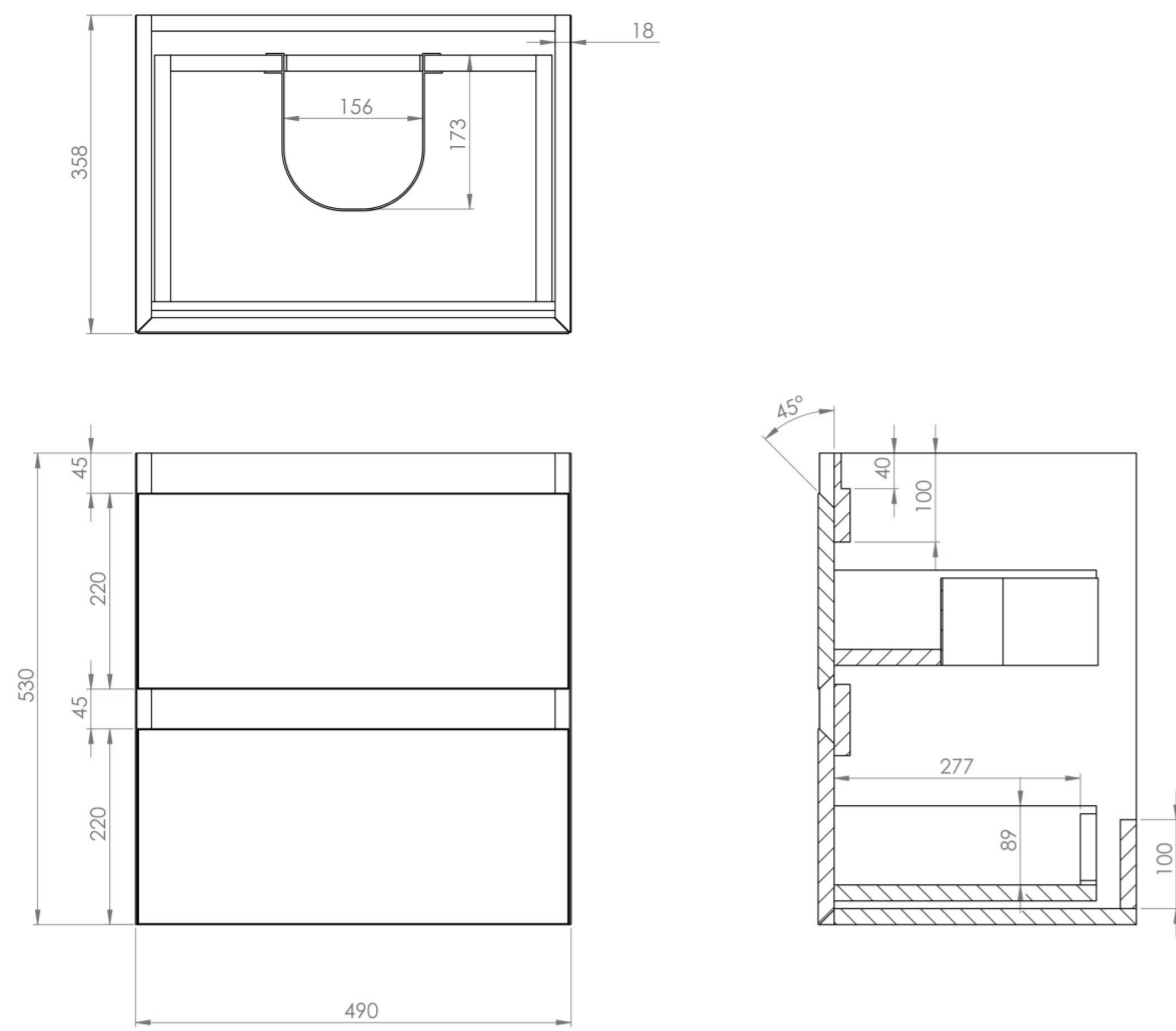

TECHNICAL DRAWING

Saneux reserves the right to alter the specifications and product range without prior notice. Dimensions are given as a guide only. Dimensions should not be used for surrounding furniture, fixtures and fittings until the product is on site.

<https://saneux.com/products/uni-50cm-2-drawer-wall-hung-unit-matte-anthracite>