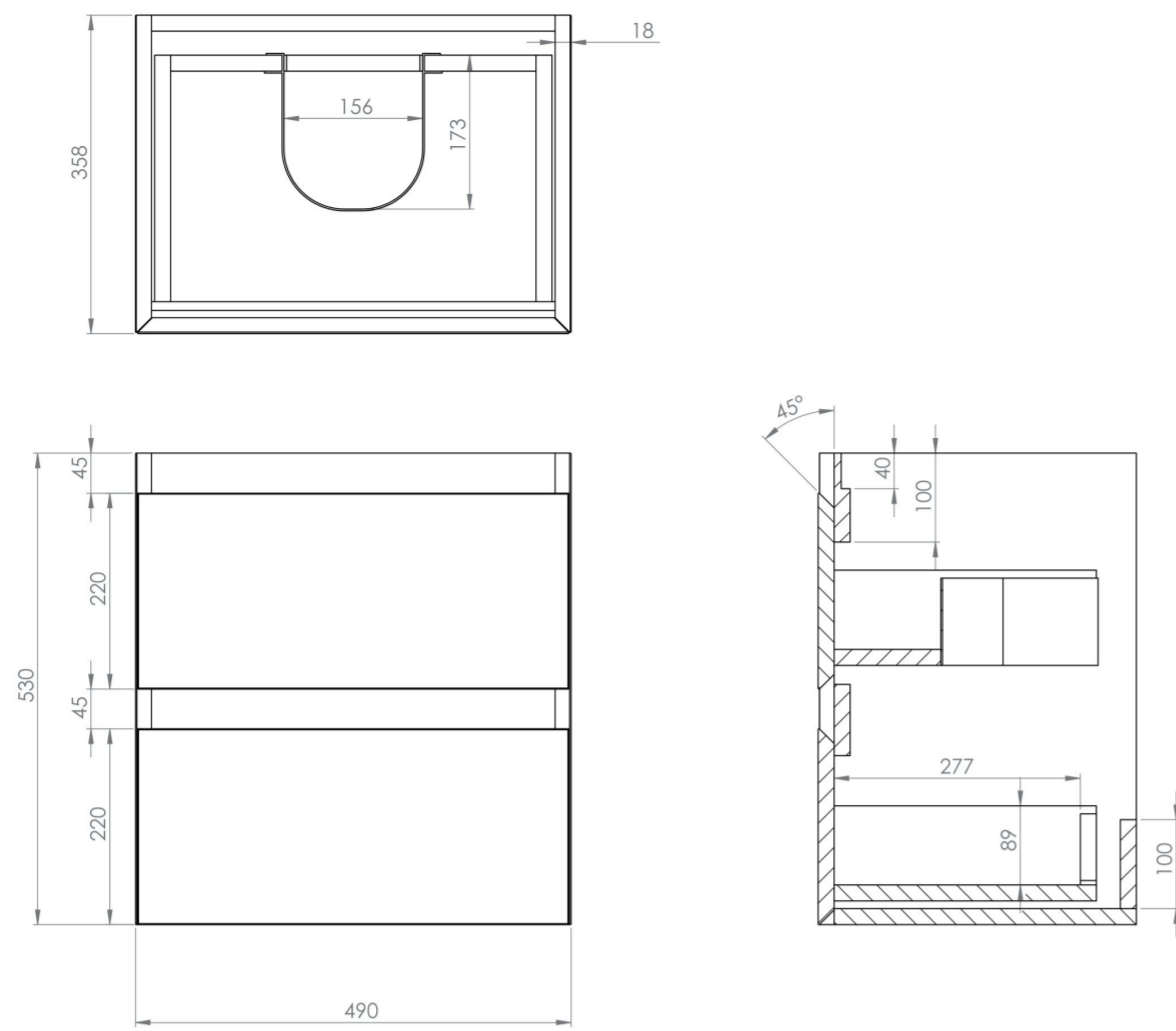

UNI 50CM 2 DRAWER WALL HUNG UNIT - MATTE ANTHRACITE

Product Code: UNI050W2.MA

PRODUCT INFORMATION

Finish:	Matte Anthracite
Height:	530mm
Width:	490mm
Depth:	358mm
Material	MDF, MFC
Weight	17.5kg
Guarantee	5 years
Configuration	2 Drawer
Drawer Type	Soft close
Compatible Basin(s)	UN050B, UN050B.0TH
Other Features	Easy installation Quick release drawers Saneux branded drawer covers

The 50cm 2 drawer wall mounted unit is ideal for small bathrooms with its short projection and essential storage space, and the finer detail of soft closing drawers prevents slamming. Opt for the matte anthracite finish to add more depth to your design.

*Basin to be purchased separately

Compatible basins: UN050B, UN050B.0TH

TECHNICAL DRAWING

Saneux reserves the right to alter the specifications and product range without prior notice. Dimensions are given as a guide only. Dimensions should not be used for surrounding furniture, fixtures and fittings until the product is on site.