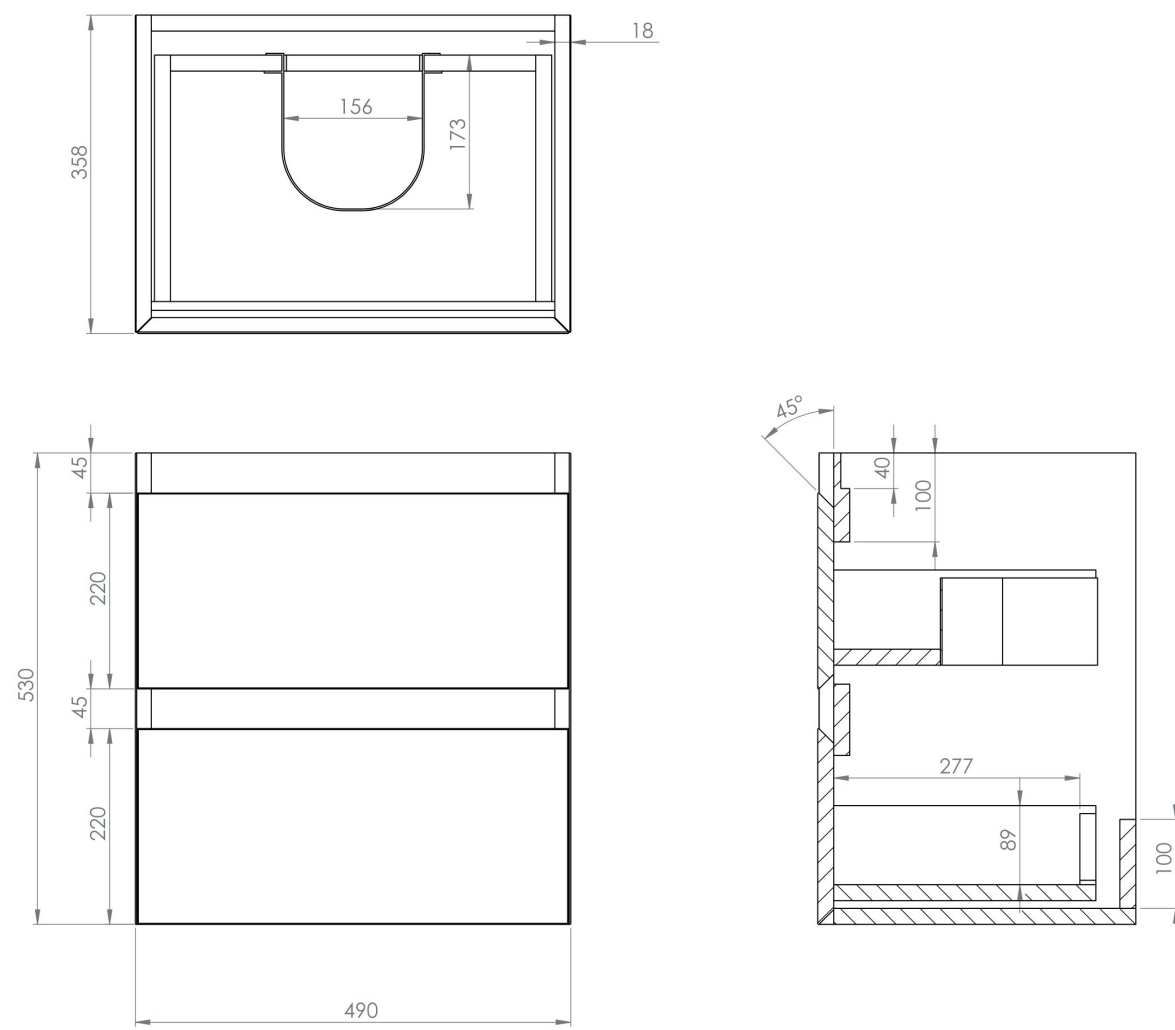

UNI 50CM 2 DRAWER WALL HUNG UNIT - MATTE WHITE

Product Code: UNI050W2.MW

PRODUCT INFORMATION

Finish:	Matte White
Height:	530mm
Width:	490mm
Depth:	358mm
Material	MDF, MFC
Weight	17.5kg
Guarantee	5 years
Configuration	2 Drawer
Drawer Type	Soft close
Compatible Basin(s)	UN050B, UN050B.0TH
Other Features	Easy installation Quick release drawers Saneux branded drawer covers

The 50cm 2 drawer wall mounted unit is ideal for small bathrooms with its short projection and essential storage space, and the finer detail of soft closing drawers prevents slamming. Opt for the matte white finish, perfect to suit any bathroom colour scheme.

*Basin to be purchased separately

Compatible basins: UN050B, UN050B.0TH

TECHNICAL DRAWING

Saneux reserves the right to alter the specifications and product range without prior notice. Dimensions are given as a guide only. Dimensions should not be used for surrounding furniture, fixtures and fittings until the product is on site.