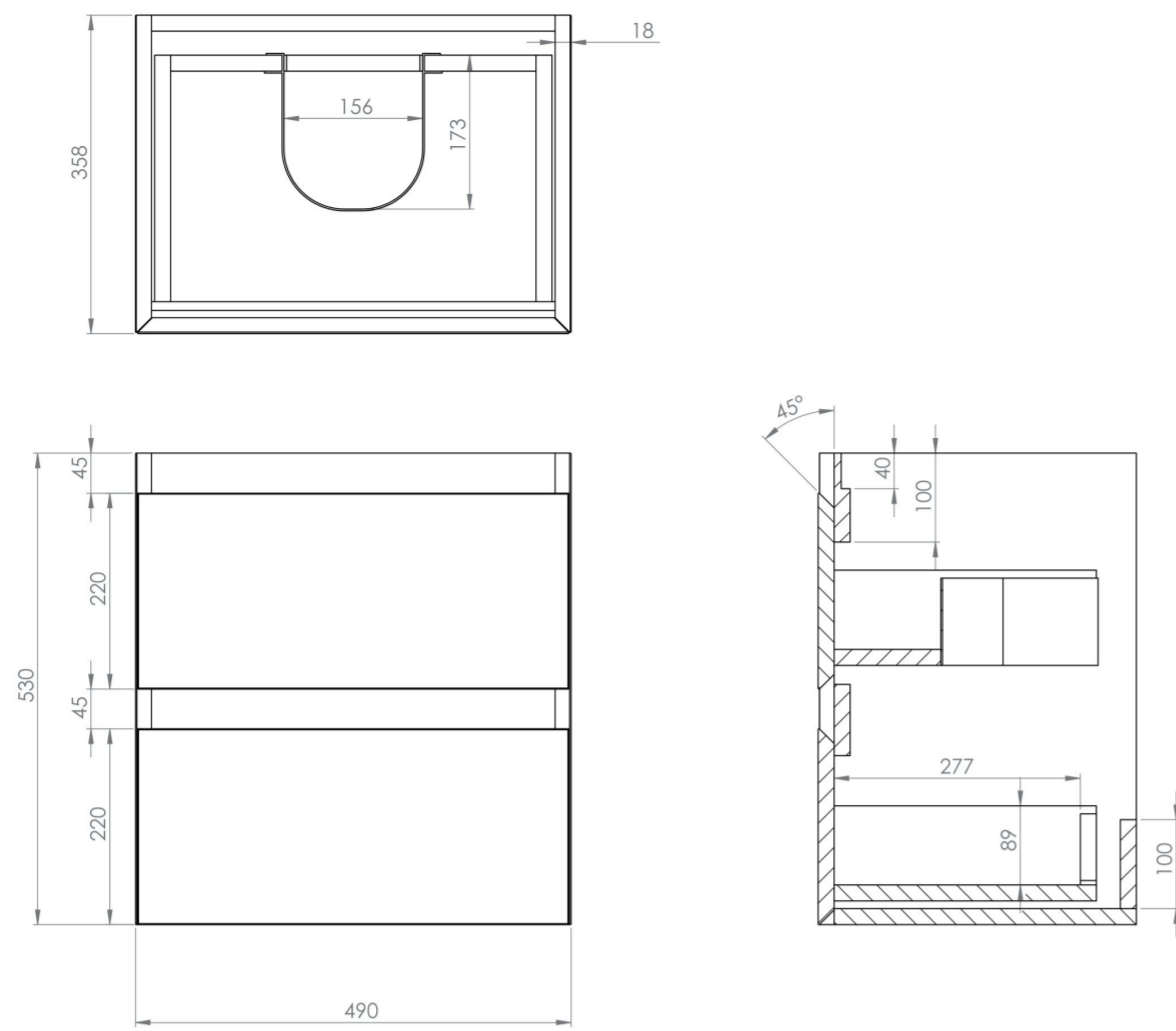

UNI 50CM 2 DRAWER WALL HUNG UNIT - MATTE WHITE

Product Code: UNI050W2.MW

PRODUCT INFORMATION

Finish:	Matte White
Height:	530mm
Width:	490mm
Depth:	358mm
Material	MDF, MFC
Weight	17.5kg
Guarantee	5 years
Configuration	2 Drawer
Drawer Type	Soft close
Compatible Basin(s)	UN050B, UN050B.0TH
Other Features	Easy installation Quick release drawers Saneux branded drawer covers

The 50cm 2 drawer wall mounted unit is ideal for small bathrooms with its short projection and essential storage space, and the finer detail of soft closing drawers prevents slamming. Opt for the matte white finish, perfect to suit any bathroom colour scheme.

*Basin to be purchased separately

Compatible basins: UN050B, UN050B.0TH

TECHNICAL DRAWING

Saneux reserves the right to alter the specifications and product range without prior notice. Dimensions are given as a guide only. Dimensions should not be used for surrounding furniture, fixtures and fittings until the product is on site.