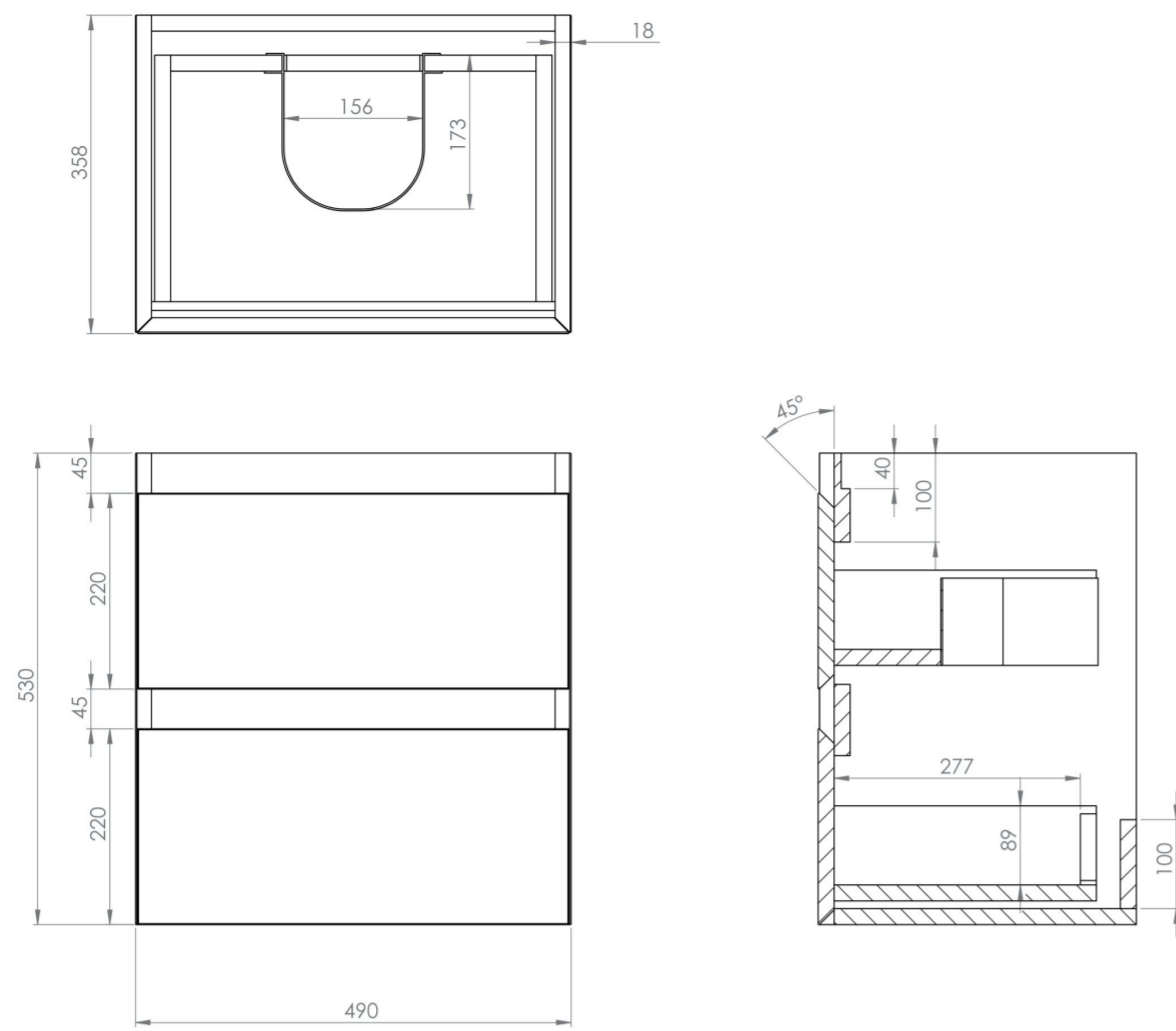

UNI 50CM 2 DRAWER WALL HUNG UNIT - ENGLISH OAK

Product Code: UNI050W2.EO

PRODUCT INFORMATION

Finish:	English Oak
Height:	530mm
Width:	490mm
Depth:	358mm
Material	MDF, MFC
Weight	17.5kg
Guarantee	5 years
Configuration	2 Drawer
Drawer Type	Soft close
Compatible Basin(s)	UN050B, UN050B.0TH
Other Features	Easy installation Quick release drawers Saneux branded drawer covers

The 50cm 2 drawer wall mounted unit is ideal for small bathrooms with its short projection and essential storage space, and the finer detail of soft closing drawers prevents slamming. Opt for the English oak finish to bring a natural element into your bathroom.

*Basin to be purchased separately

Compatible basins: UN050B, UN050B.0TH

TECHNICAL DRAWING

Saneux reserves the right to alter the specifications and product range without prior notice. Dimensions are given as a guide only. Dimensions should not be used for surrounding furniture, fixtures and fittings until the product is on site.