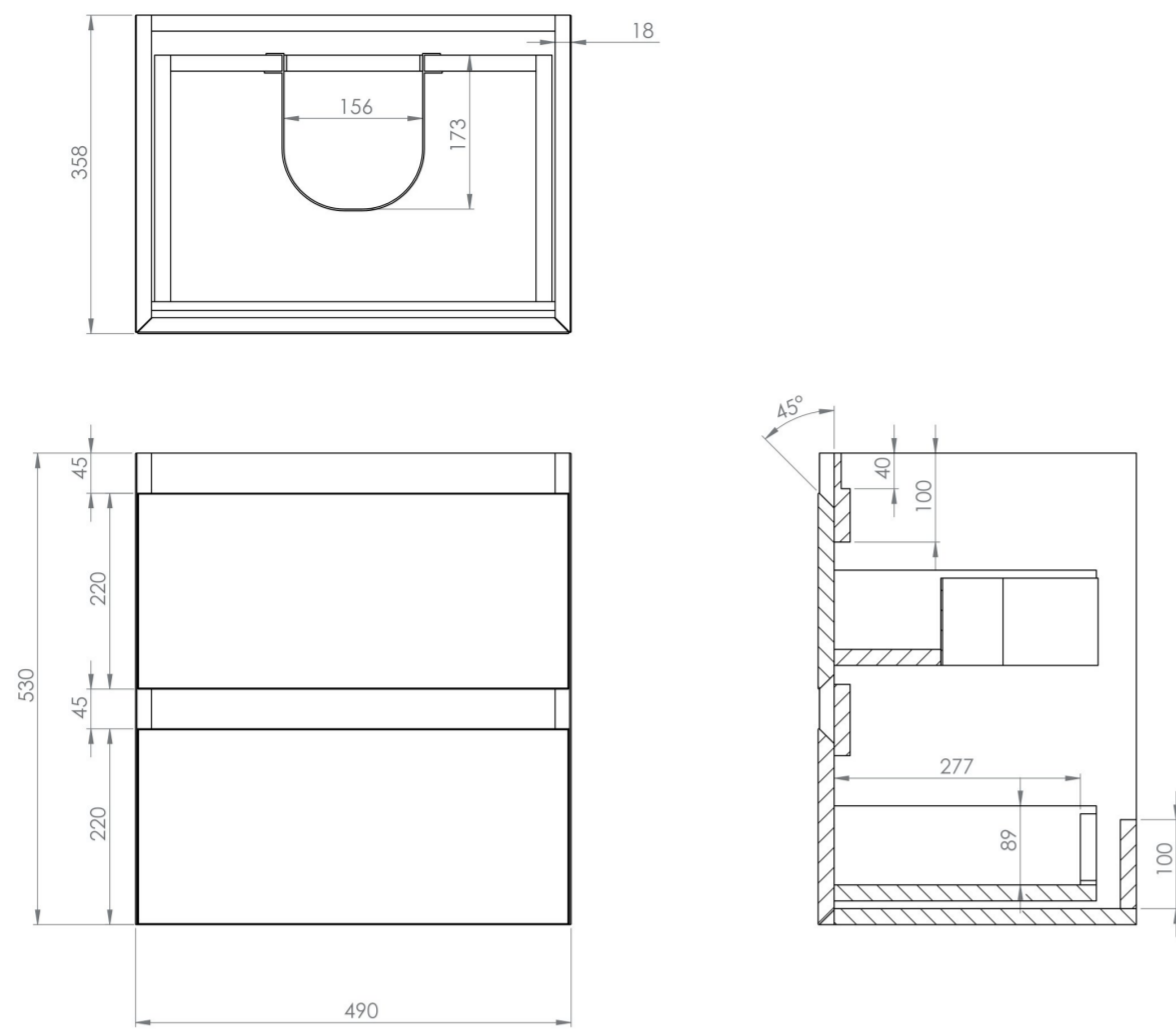

UNI 50CM 2 DRAWER WALL HUNG UNIT - ENGLISH OAK

Product Code: UNI050W2.EO

PRODUCT INFORMATION

| | |
|----------------------------|---|
| Finish: | English Oak |
| Height: | 530mm |
| Width: | 490mm |
| Depth: | 358mm |
| Material | MDF, MFC |
| Weight | 17.5kg |
| Guarantee | 5 years |
| Configuration | 2 Drawer |
| Drawer Type | Soft close |
| Compatible Basin(s) | UN050B, UN050B.0TH |
| Other Features | Easy installation Quick release drawers Saneux branded drawer covers |

The 50cm 2 drawer wall mounted unit is ideal for small bathrooms with its short projection and essential storage space, and the finer detail of soft closing drawers prevents slamming. Opt for the English oak finish to bring a natural element into your bathroom.

*Basin to be purchased separately

Compatible basins: UN050B, UN050B.0TH

TECHNICAL DRAWING

Saneux reserves the right to alter the specifications and product range without prior notice. Dimensions are given as a guide only. Dimensions should not be used for surrounding furniture, fixtures and fittings until the product is on site.