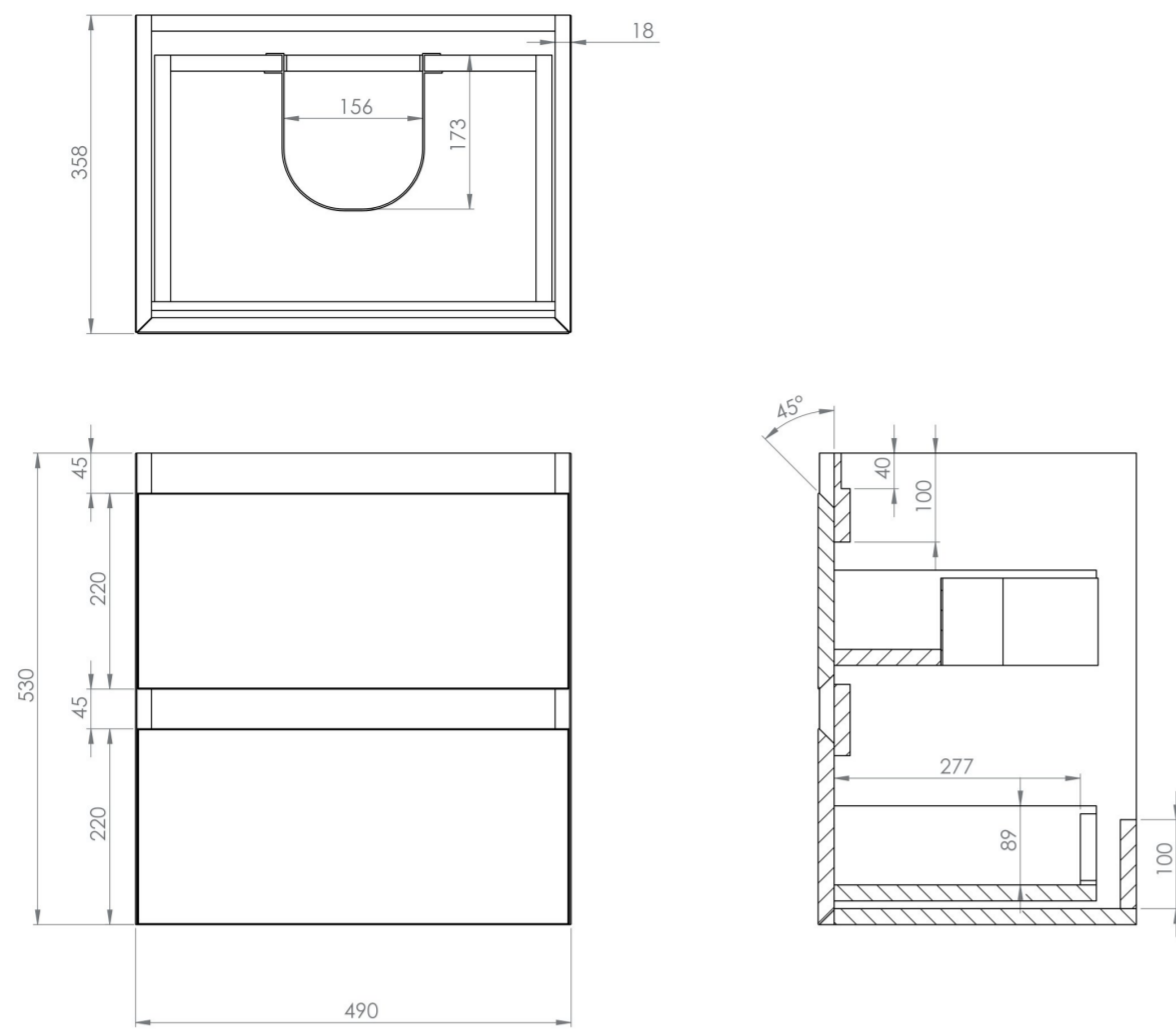

UNI 50CM 2 DRAWER WALL HUNG UNIT - ENGLISH OAK

Product Code: UNI050W2.EO

PRODUCT INFORMATION

Finish:	English Oak
Height:	530mm
Width:	490mm
Depth:	358mm
Material	MDF, MFC
Weight	17.5kg
Guarantee	5 years
Configuration	2 Drawer
Drawer Type	Soft close
Compatible Basin(s)	UN050B, UN050B.0TH
Other Features	Easy installation Quick release drawers Saneux branded drawer covers

The 50cm 2 drawer wall mounted unit is ideal for small bathrooms with its short projection and essential storage space, and the finer detail of soft closing drawers prevents slamming. Opt for the English oak finish to bring a natural element into your bathroom.

*Basin to be purchased separately

Compatible basins: UN050B, UN050B.0TH

TECHNICAL DRAWING

Saneux reserves the right to alter the specifications and product range without prior notice. Dimensions are given as a guide only. Dimensions should not be used for surrounding furniture, fixtures and fittings until the product is on site.