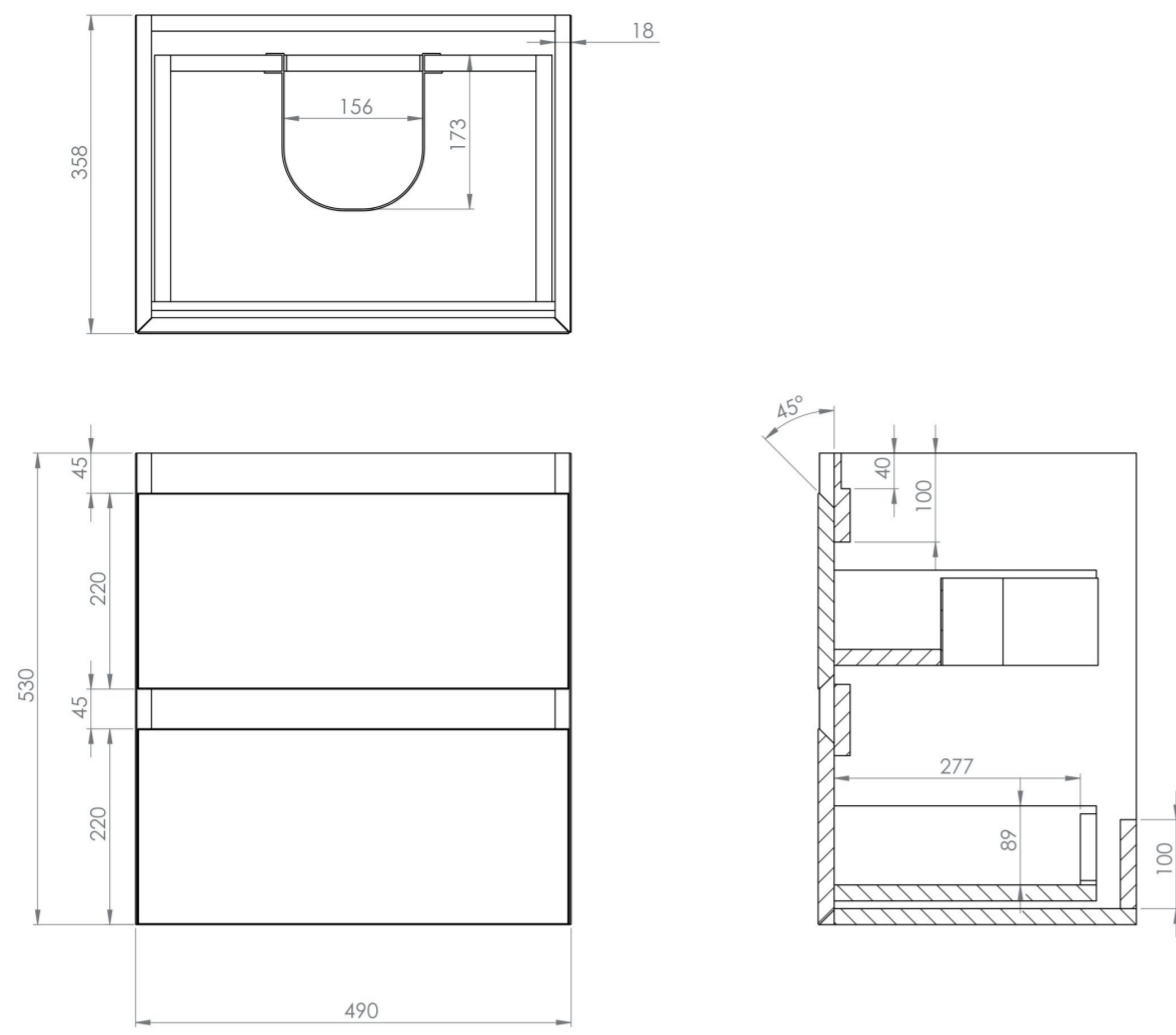

TECHNICAL DRAWING

Saneux reserves the right to alter the specifications and product range without prior notice. Dimensions are given as a guide only. Dimensions should not be used for surrounding furniture, fixtures and fittings until the product is on site.

<https://saneux.com/products/uni-50cm-2-drawer-wall-hung-unit-english-oak>