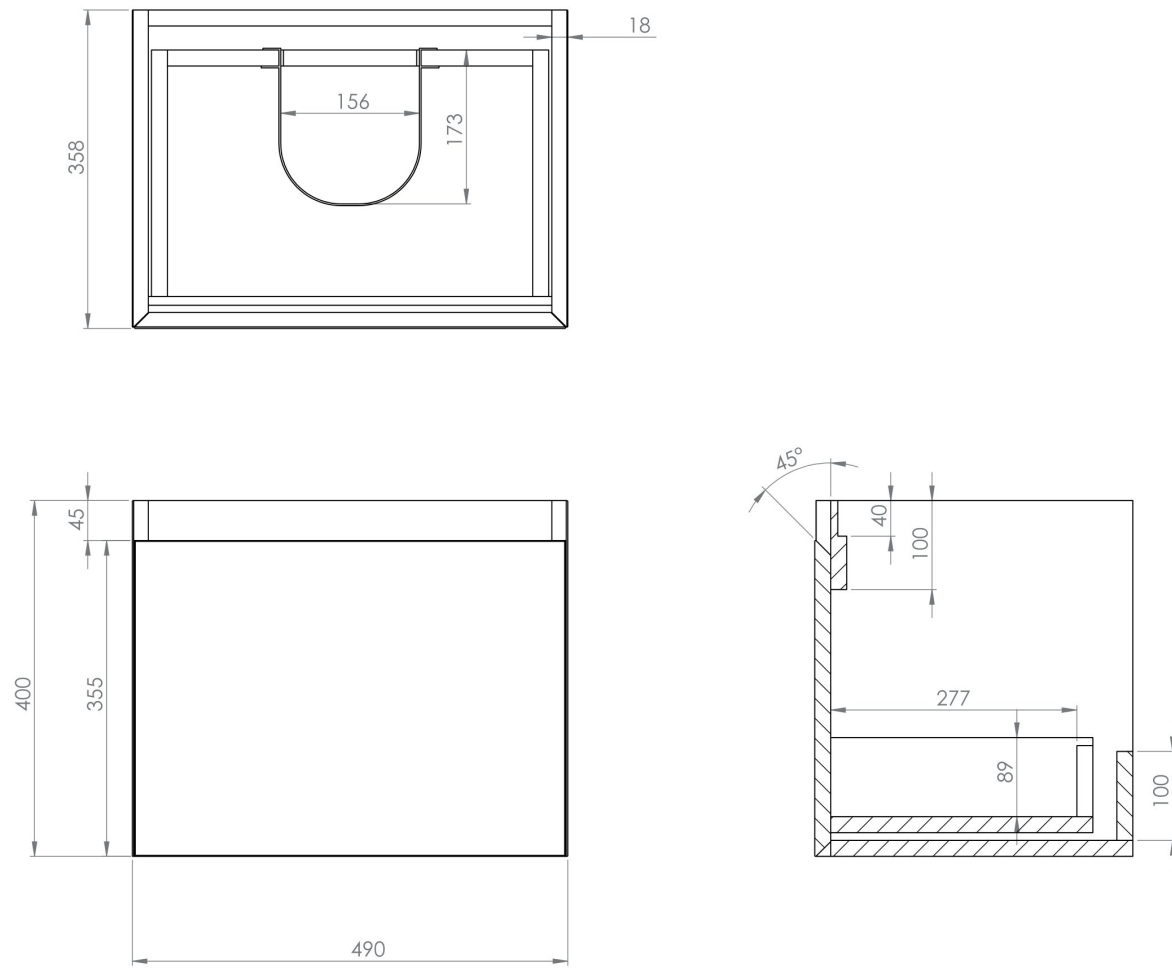

UNI 50CM 1 DRAWER WALL HUNG UNIT - MATTE ANTHRACITE

Product Code: UNI050W1.MA

PRODUCT INFORMATION

Finish:	Matte Anthracite
Height:	400mm
Width:	490mm
Depth:	358mm
Material	MDF, MFC
Weight	20kg
Guarantee	5 years
Configuration	1 Drawer
Drawer Type	Soft close
Compatible Basin(s)	UN050B, UN050B.0TH
Other Features	Easy installation Quick release drawers Saneux branded drawer covers

The 50cm 1 drawer wall mounted unit is ideal for small bathrooms with its short projection and essential storage space, and the finer detail of a soft closing drawer prevents slamming. Opt for the matte anthracite finish to add more depth to your design.

*Basin to be purchased separately

Compatible basins: UN050B, UN050B.0TH

TECHNICAL DRAWING

Saneux reserves the right to alter the specifications and product range without prior notice. Dimensions are given as a guide only. Dimensions should not be used for surrounding furniture, fixtures and fittings until the product is on site.