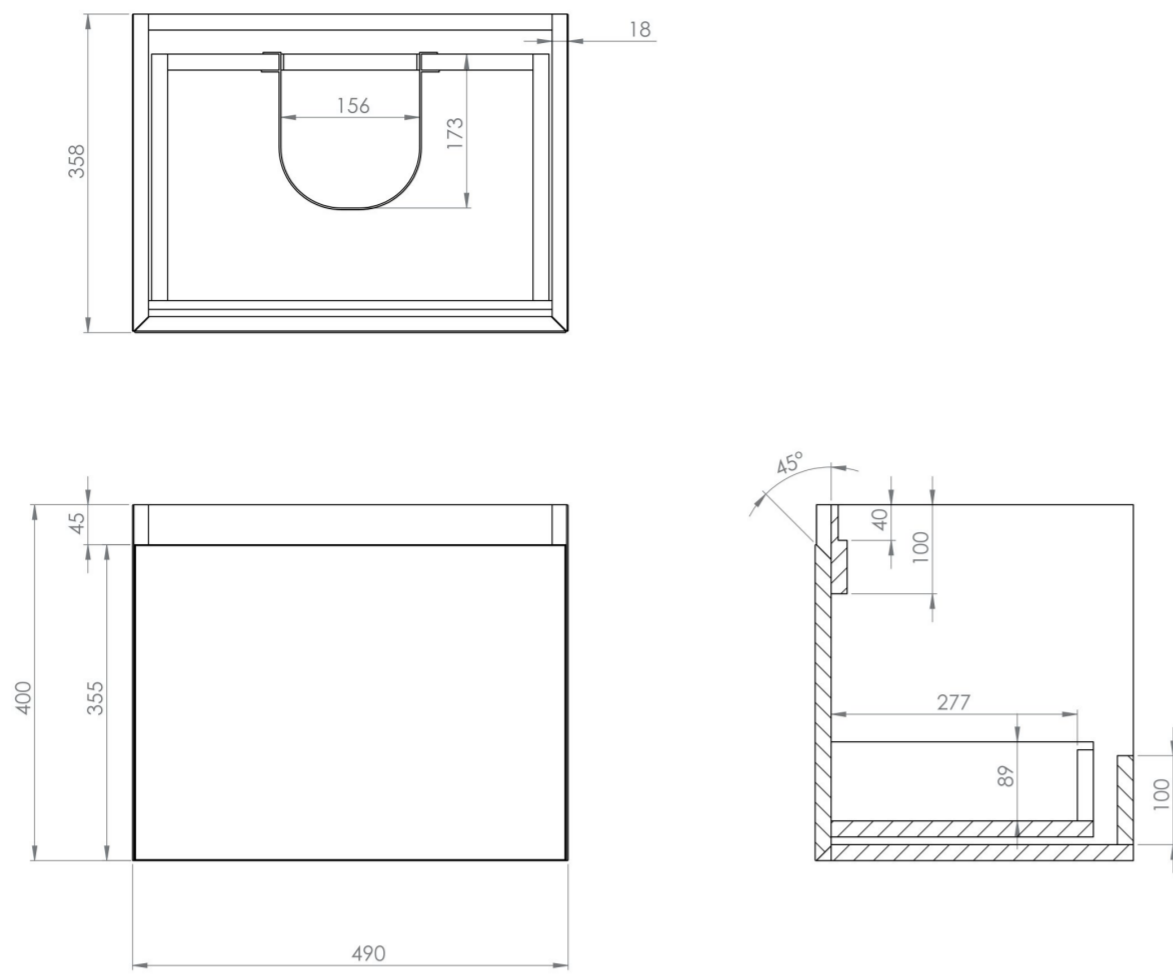

TECHNICAL DRAWING

Saneux reserves the right to alter the specifications and product range without prior notice. Dimensions are given as a guide only. Dimensions should not be used for surrounding furniture, fixtures and fittings until the product is on site.

<https://saneux.com/products/uni-50cm-1-drawer-wall-hung-unit-matte-anthracite>