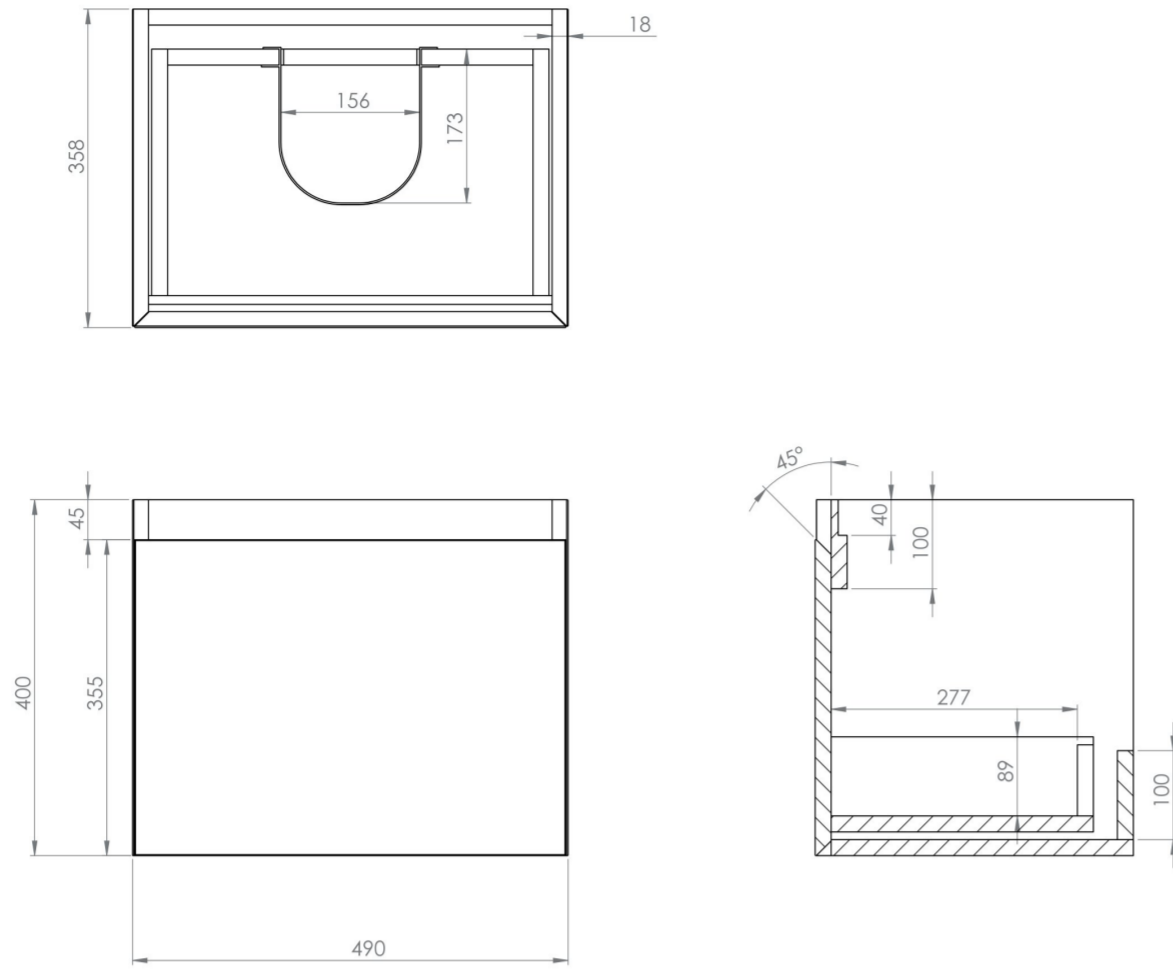

UNI 50CM 1 DRAWER WALL HUNG UNIT - MATTE ANTHRACITE

Product Code: UNI050W1.MA

PRODUCT INFORMATION

Finish:	Matte Anthracite
Height:	400mm
Width:	490mm
Depth:	358mm
Material	MDF, MFC
Weight	20kg
Guarantee	5 years
Configuration	1 Drawer
Drawer Type	Soft close
Compatible Basin(s)	UN050B, UN050B.0TH
Other Features	Easy installation Quick release drawers Saneux branded drawer covers

The 50cm 1 drawer wall mounted unit is ideal for small bathrooms with its short projection and essential storage space, and the finer detail of a soft closing drawer prevents slamming. Opt for the matte anthracite finish to add more depth to your design.

*Basin to be purchased separately

Compatible basins: UN050B, UN050B.0TH

TECHNICAL DRAWING

Saneux reserves the right to alter the specifications and product range without prior notice. Dimensions are given as a guide only. Dimensions should not be used for surrounding furniture, fixtures and fittings until the product is on site.