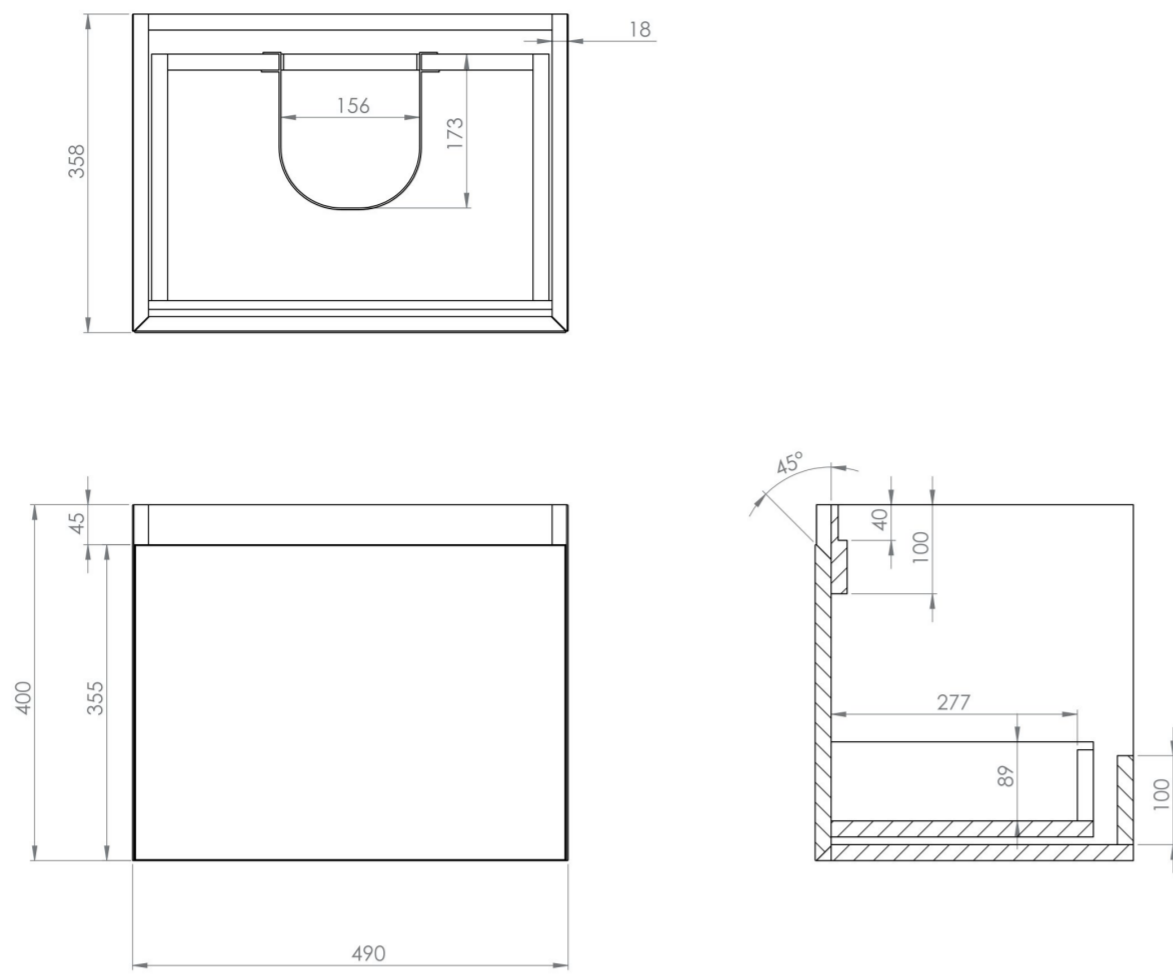

UNI 50CM 1 DRAWER WALL HUNG UNIT - MATTE WHITE

Product Code: UNI050W1.MW

PRODUCT INFORMATION

Finish:	Matte White
Height:	400mm
Width:	490mm
Depth:	358mm
Material	MDF, MFC
Weight	20kg
Guarantee	5 years
Configuration	1 Drawer
Drawer Type	Soft close
Compatible Basin(s)	UN050B, UN050B.0TH
Other Features	Easy installation Quick release drawers Saneux branded drawer covers

The 50cm 1 drawer wall mounted unit is ideal for small bathrooms with its short projection and essential storage space, and the finer detail of a soft closing drawer prevents slamming. Opt for the matte white finish, perfect to suit any bathroom colour scheme.

*Basin to be purchased separately

Compatible basins: UN050B, UN050B.0TH

TECHNICAL DRAWING

Saneux reserves the right to alter the specifications and product range without prior notice. Dimensions are given as a guide only. Dimensions should not be used for surrounding furniture, fixtures and fittings until the product is on site.