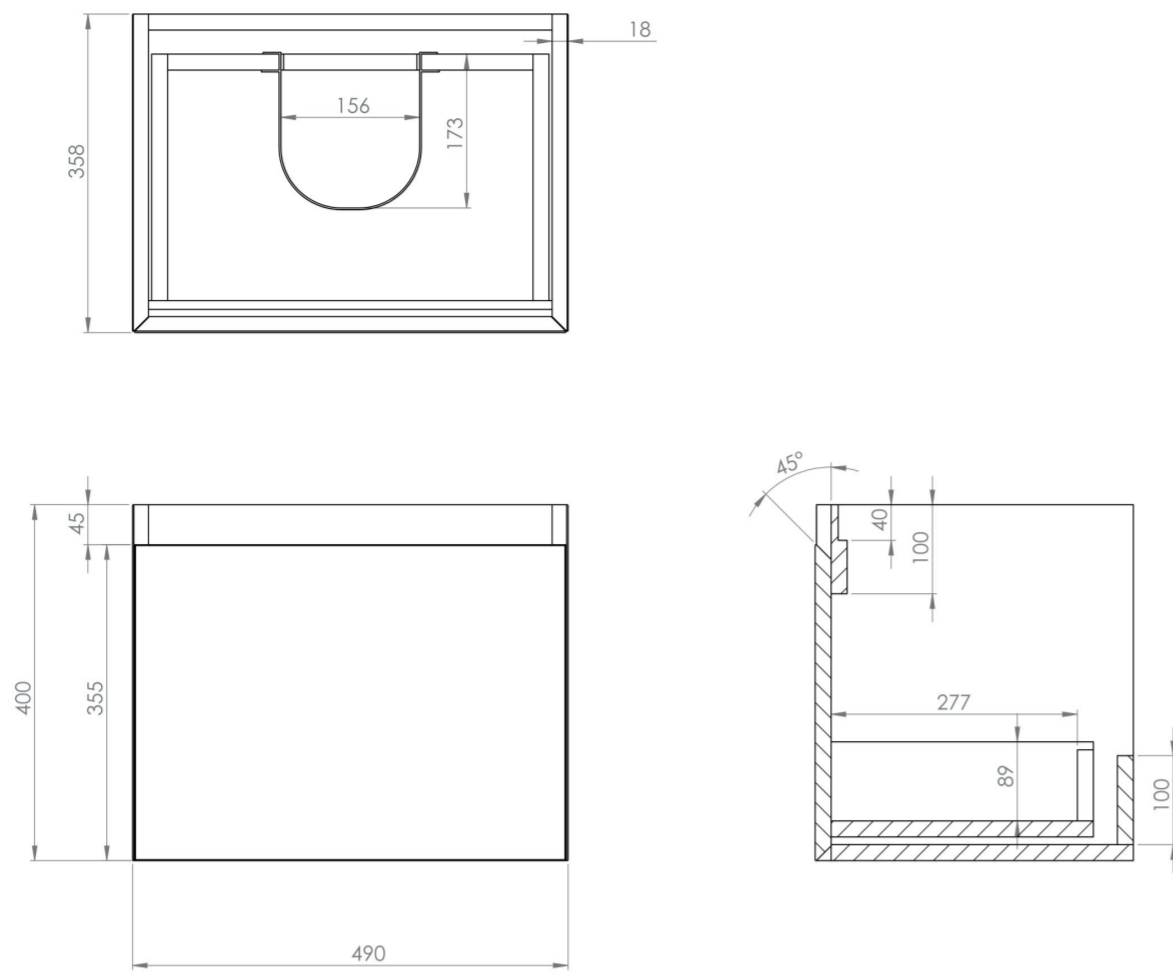

## PRODUCT INFORMATION

<b>Finish:</b>	Matte White
<b>Height:</b>	400mm
<b>Width:</b>	490mm
<b>Depth:</b>	358mm
<b>Material</b>	MDF, MFC
<b>Weight</b>	20kg
<b>Guarantee</b>	5 years
<b>Configuration</b>	1 Drawer
<b>Drawer Type</b>	Soft close
<b>Compatible Basin(s)</b>	UN050B, UN050B.0TH
<b>Other Features</b>	Easy installation Quick release drawers Saneux branded drawer covers

The 50cm 1 drawer wall mounted unit is ideal for small bathrooms with its short projection and essential storage space, and the finer detail of a soft closing drawer prevents slamming. Opt for the matte white finish, perfect to suit any bathroom colour scheme.