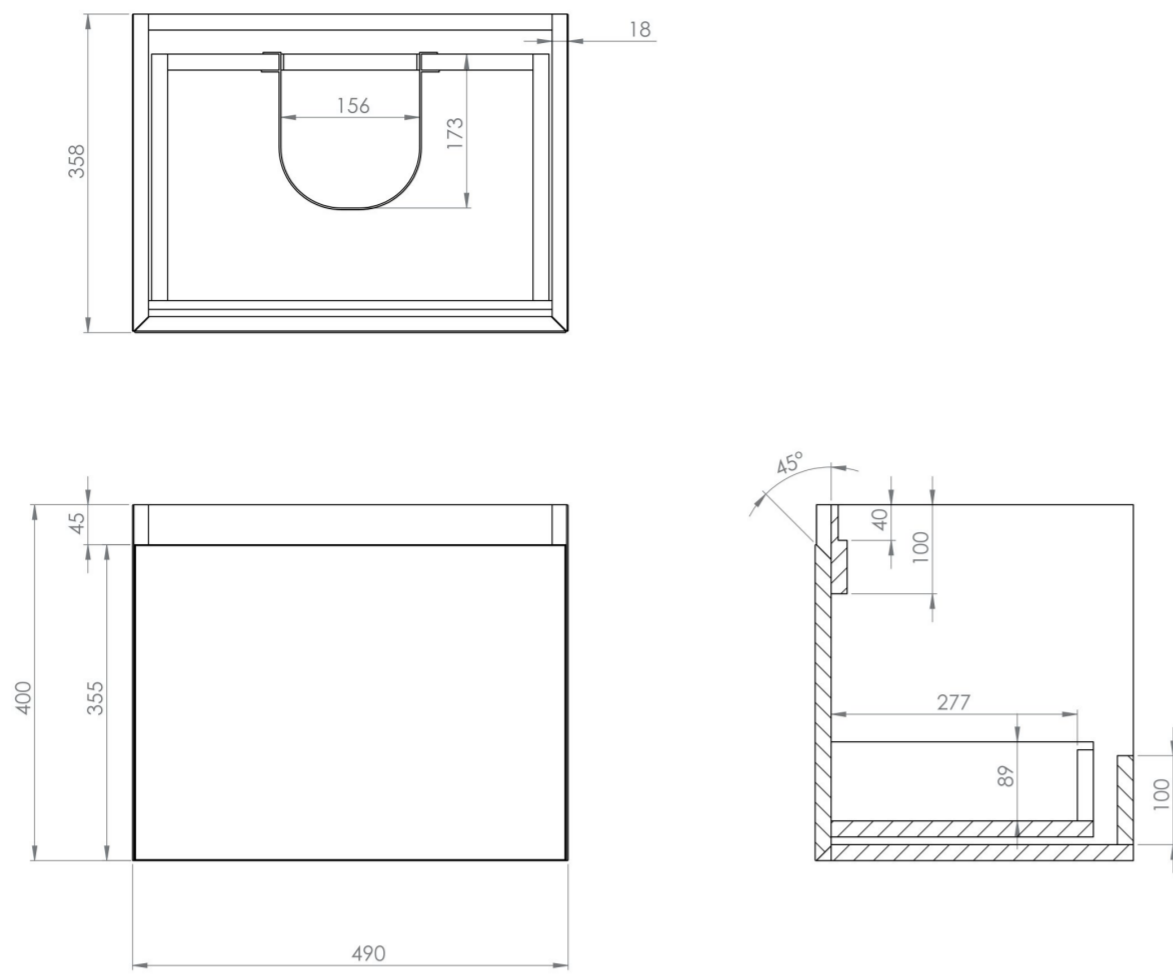

UNI 50CM 1 DRAWER WALL HUNG UNIT - ENGLISH OAK

Product Code: UNI050W1.EO

PRODUCT INFORMATION

Finish:	English Oak
Height:	400mm
Width:	490mm
Depth:	358mm
Material	MDF, MFC
Weight	20kg
Guarantee	5 years
Configuration	1 Drawer
Drawer Type	Soft close
Compatible Basin(s)	UN050B, UN050B.0TH
Other Features	Easy installation Quick release drawers Saneux branded drawer covers

The 50cm 1 drawer wall mounted unit is ideal for small bathrooms with its short projection and essential storage space, and the finer detail of a soft closing drawer prevents slamming. Opt for the English oak finish to bring a natural element into your bathroom.

*Basin to be purchased separately

Compatible basins: UN050B, UN050B.0TH

TECHNICAL DRAWING

Saneux reserves the right to alter the specifications and product range without prior notice. Dimensions are given as a guide only. Dimensions should not be used for surrounding furniture, fixtures and fittings until the product is on site.