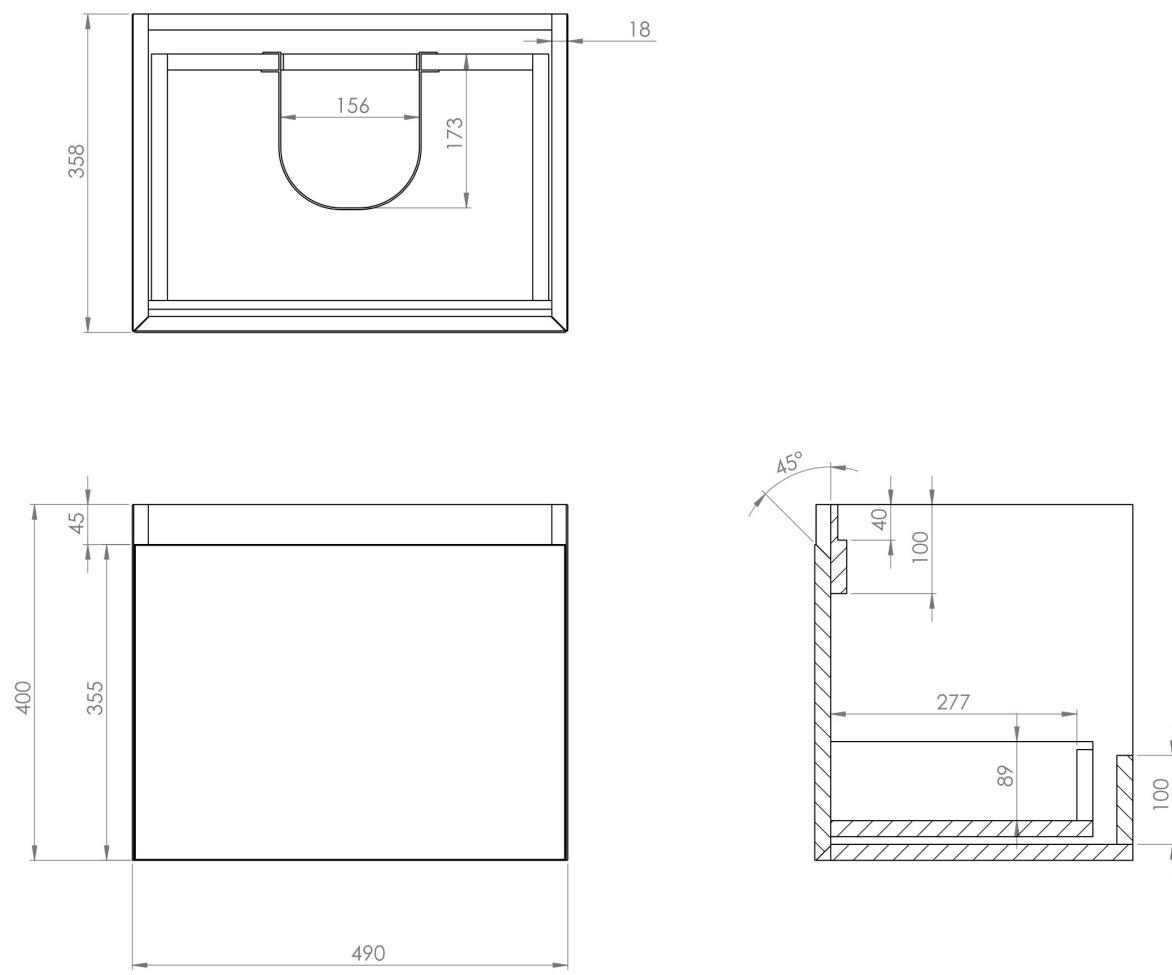

UNI 50CM 1 DRAWER WALL HUNG UNIT - ENGLISH OAK

Product Code: UNI050W1.EO

PRODUCT INFORMATION

Finish:	English Oak
Height:	400mm
Width:	490mm
Depth:	358mm
Material	MDF, MFC
Weight	20kg
Guarantee	5 years
Configuration	1 Drawer
Drawer Type	Soft close
Compatible Basin(s)	UN050B, UN050B.0TH
Other Features	Easy installation Quick release drawers Saneux branded drawer covers

The 50cm 1 drawer wall mounted unit is ideal for small bathrooms with its short projection and essential storage space, and the finer detail of a soft closing drawer prevents slamming. Opt for the English oak finish to bring a natural element into your bathroom.

*Basin to be purchased separately

Compatible basins: UN050B, UN050B.0TH

TECHNICAL DRAWING

Saneux reserves the right to alter the specifications and product range without prior notice. Dimensions are given as a guide only. Dimensions should not be used for surrounding furniture, fixtures and fittings until the product is on site.