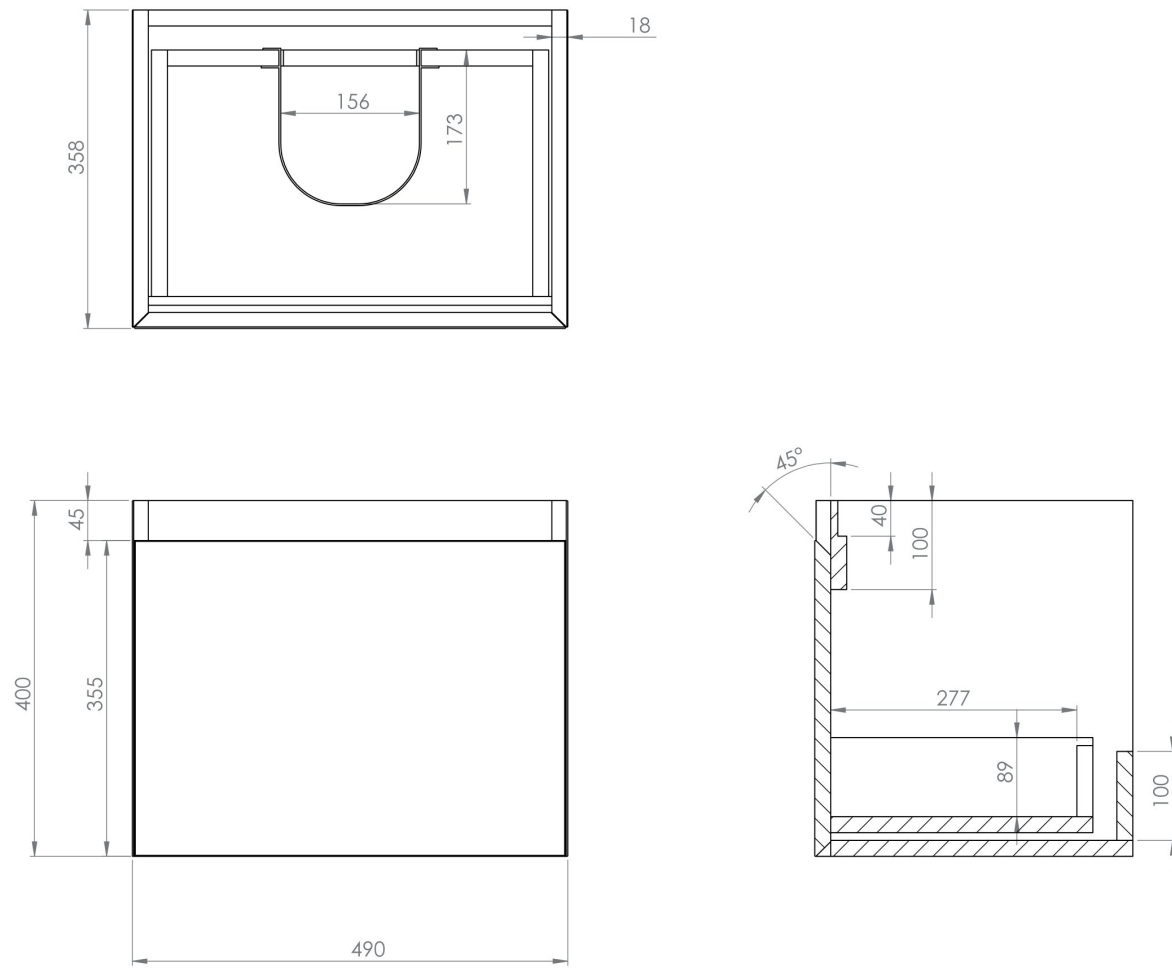

TECHNICAL DRAWING

Saneux reserves the right to alter the specifications and product range without prior notice. Dimensions are given as a guide only. Dimensions should not be used for surrounding furniture, fixtures and fittings until the product is on site.

<https://saneux.com/products/uni-50cm-1-drawer-wall-hung-unit-english-oak>