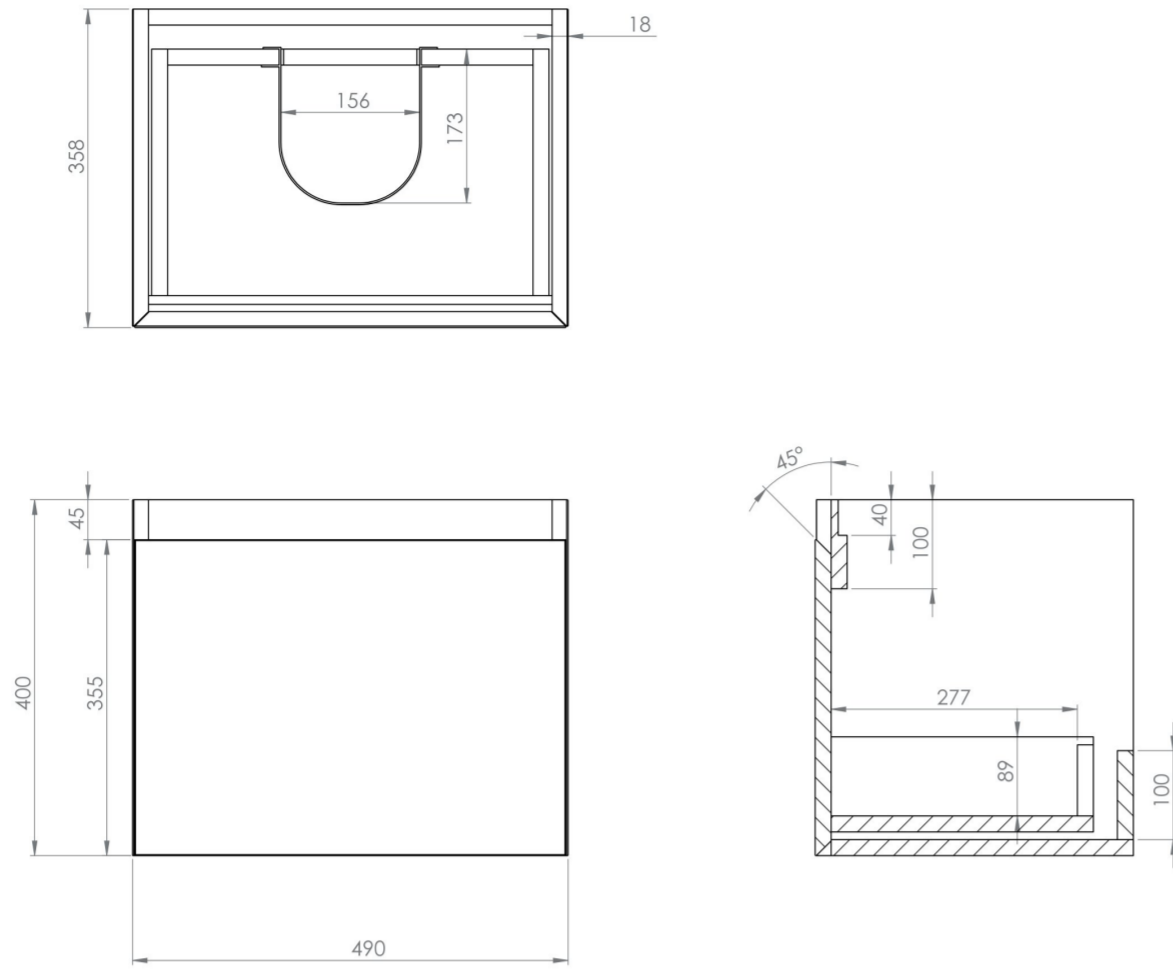

TECHNICAL DRAWING

Saneux reserves the right to alter the specifications and product range without prior notice. Dimensions are given as a guide only. Dimensions should not be used for surrounding furniture, fixtures and fittings until the product is on site.

<https://saneux.com/products/uni-50cm-1-drawer-wall-hung-unit-english-oak>