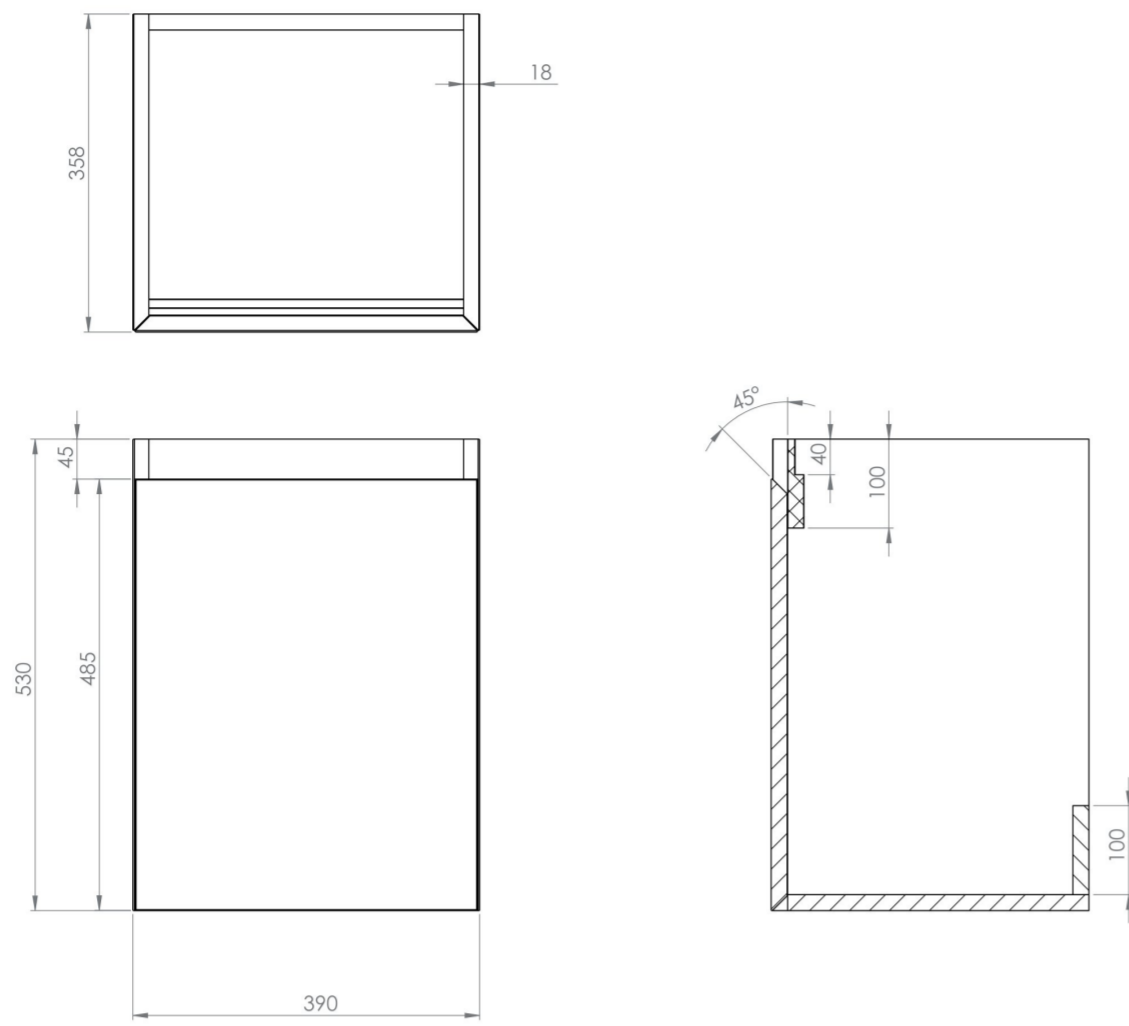

TECHNICAL DRAWING

Saneux reserves the right to alter the specifications and product range without prior notice. Dimensions are given as a guide only. Dimensions should not be used for surrounding furniture, fixtures and fittings until the product is on site.

<https://saneux.com/products/uni-40cm-1-door-wall-hung-unit-matte-anthracite>