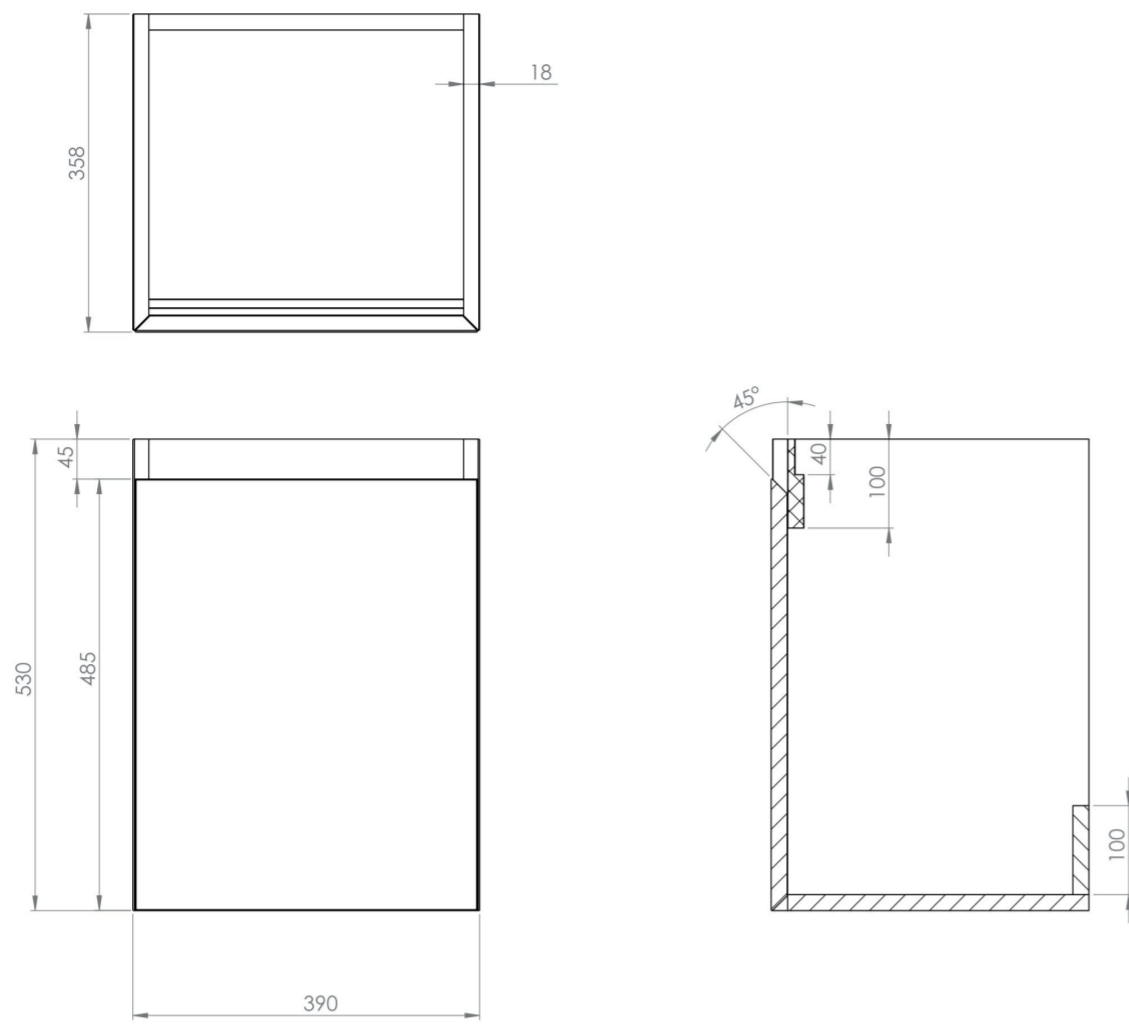

TECHNICAL DRAWING

Saneux reserves the right to alter the specifications and product range without prior notice. Dimensions are given as a guide only. Dimensions should not be used for surrounding furniture, fixtures and fittings until the product is on site.

<https://saneux.com/products/uni-40cm-1-door-wall-hung-unit-matte-white>