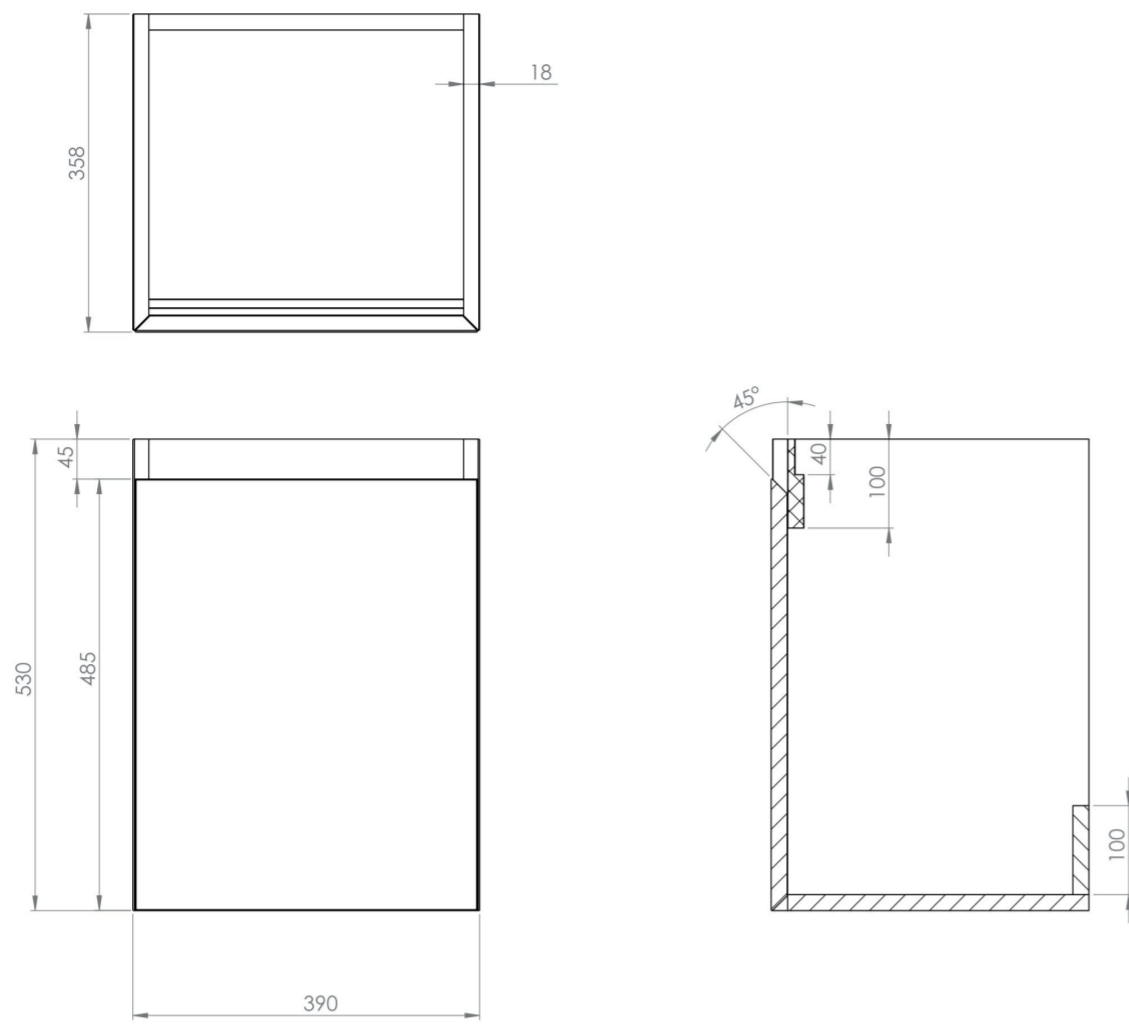

TECHNICAL DRAWING

Saneux reserves the right to alter the specifications and product range without prior notice. Dimensions are given as a guide only. Dimensions should not be used for surrounding furniture, fixtures and fittings until the product is on site.

<https://saneux.com/products/uni-40cm-1-door-wall-hung-unit-english-oak>