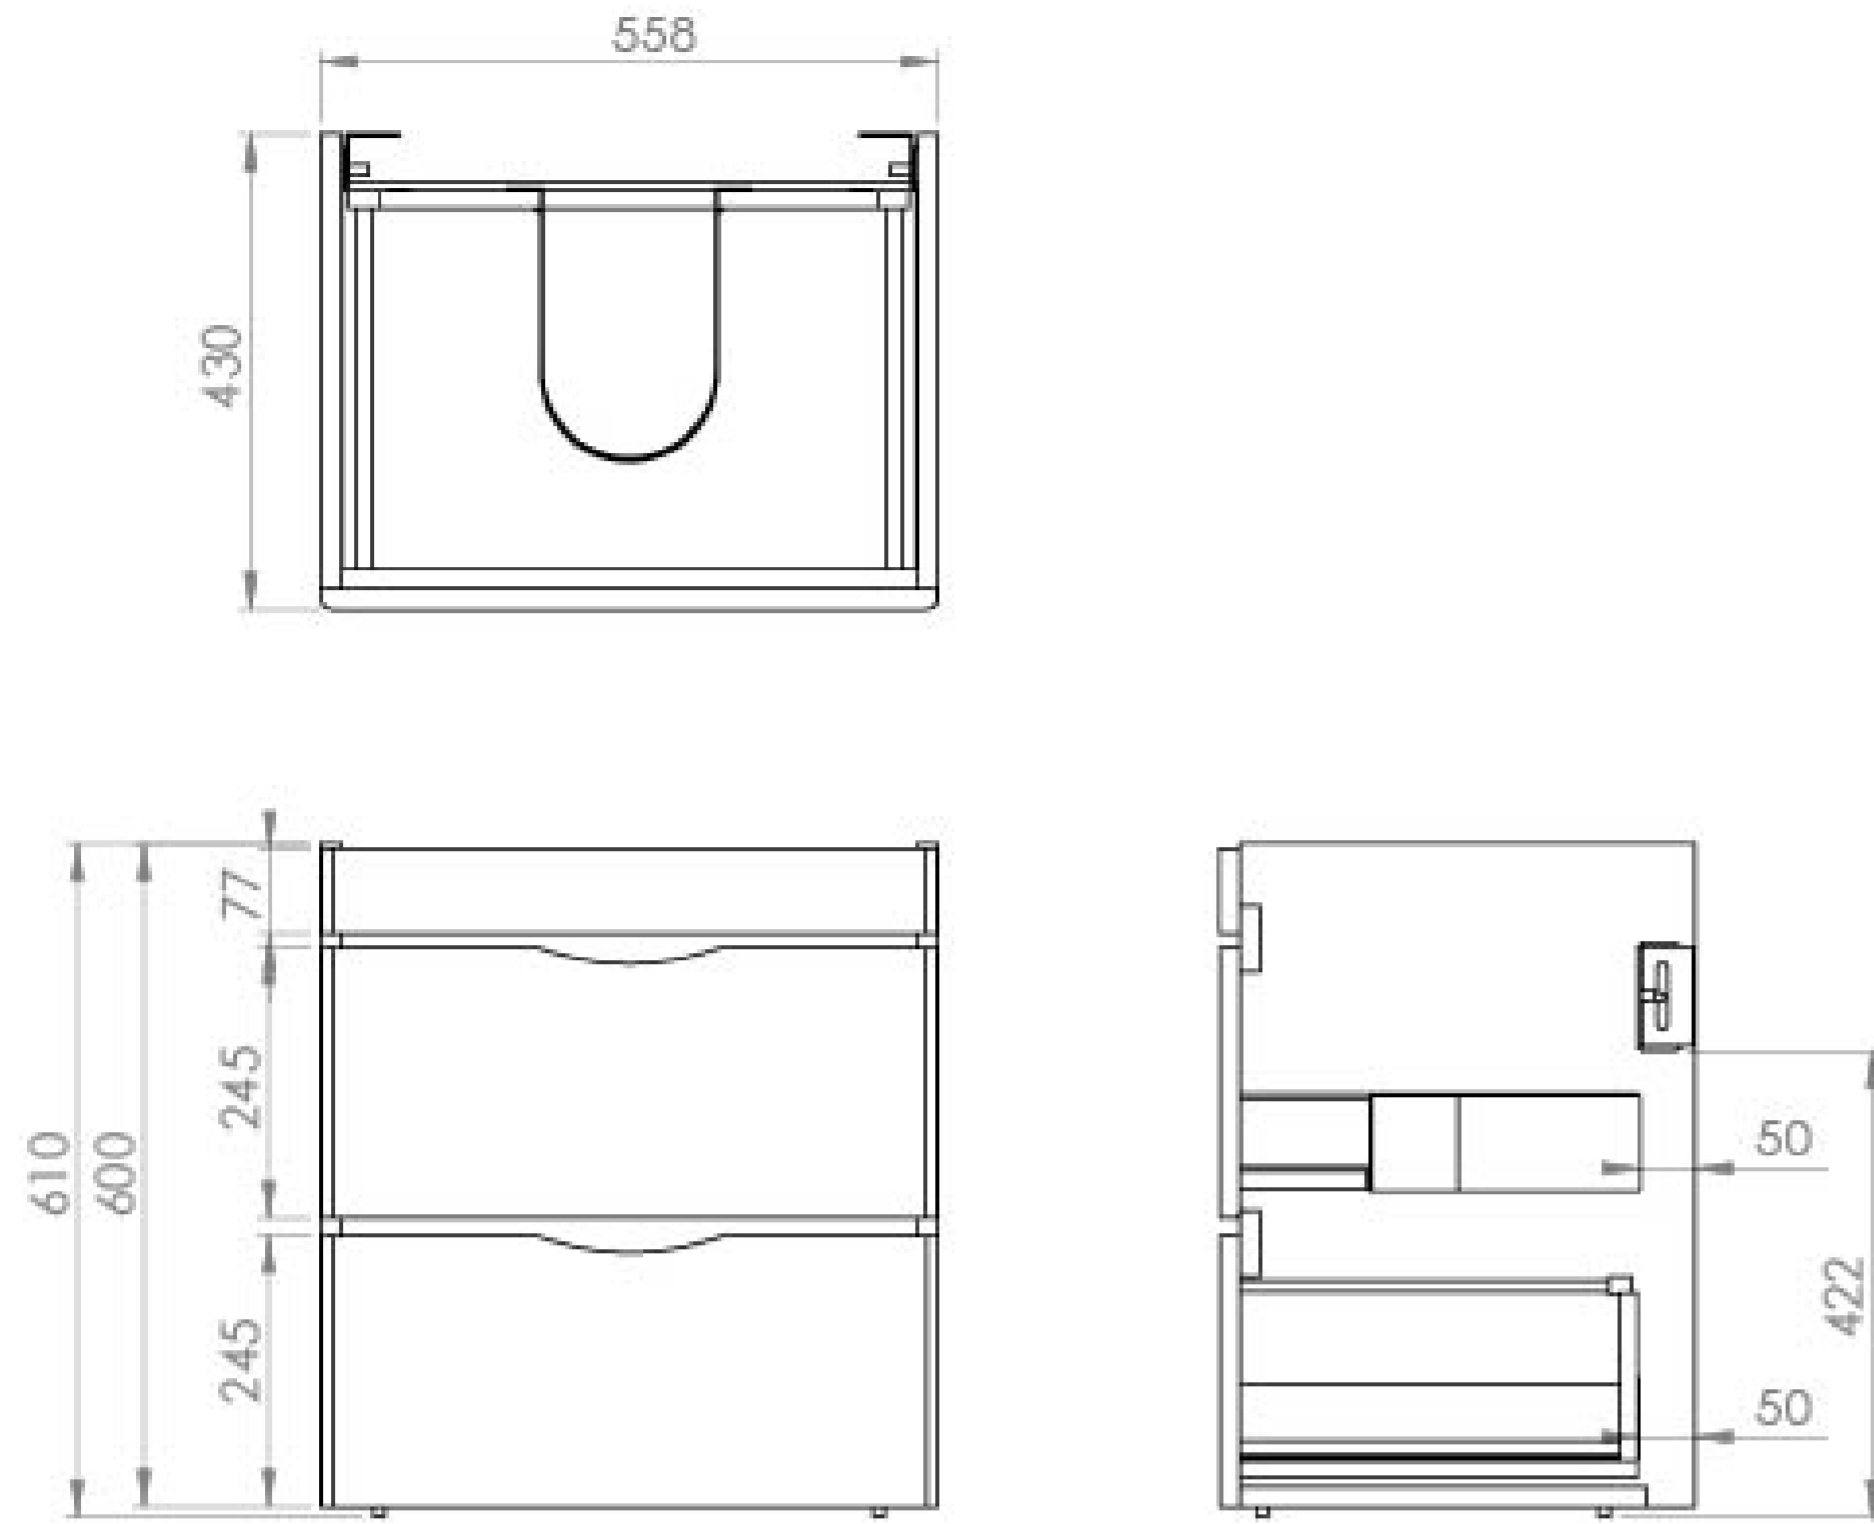

TECHNICAL DRAWING

Saneux reserves the right to alter the specifications and product range without prior notice. Dimensions are given as a guide only. Dimensions should not be used for surrounding furniture, fixtures and fittings until the product is on site.

<https://saneux.com/products/indigo-60cm-2-drawer-wall-mounted-unit-dove-grey>