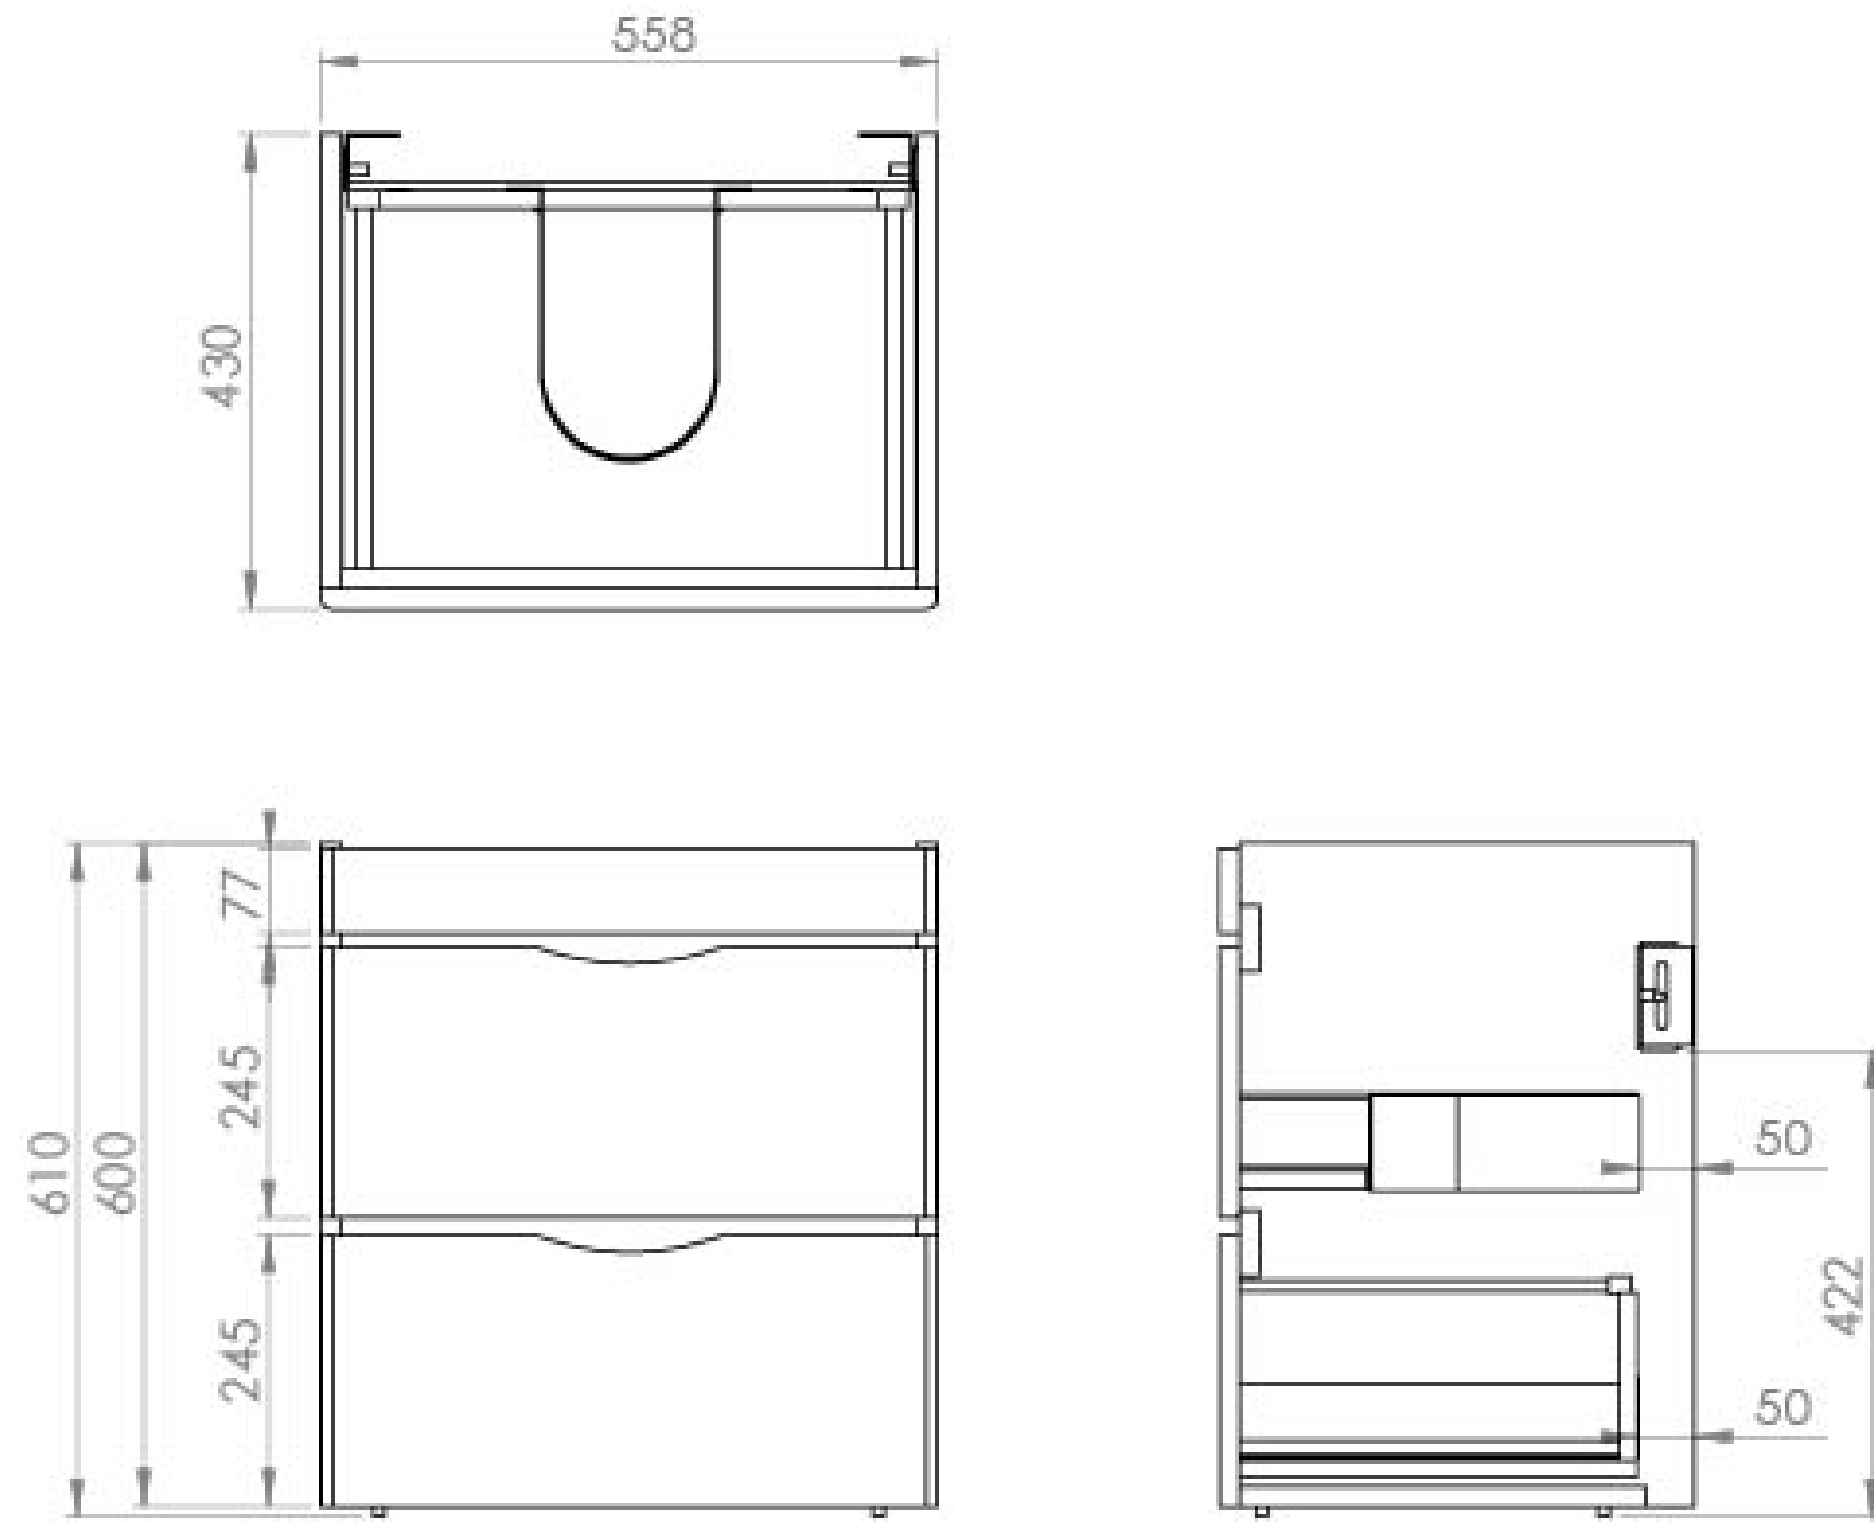

TECHNICAL DRAWING

Saneux reserves the right to alter the specifications and product range without prior notice. Dimensions are given as a guide only. Dimensions should not be used for surrounding furniture, fixtures and fittings until the product is on site.

<https://saneux.com/products/indigo-60cm-2-drawer-wall-mounted-unit-dove-grey>