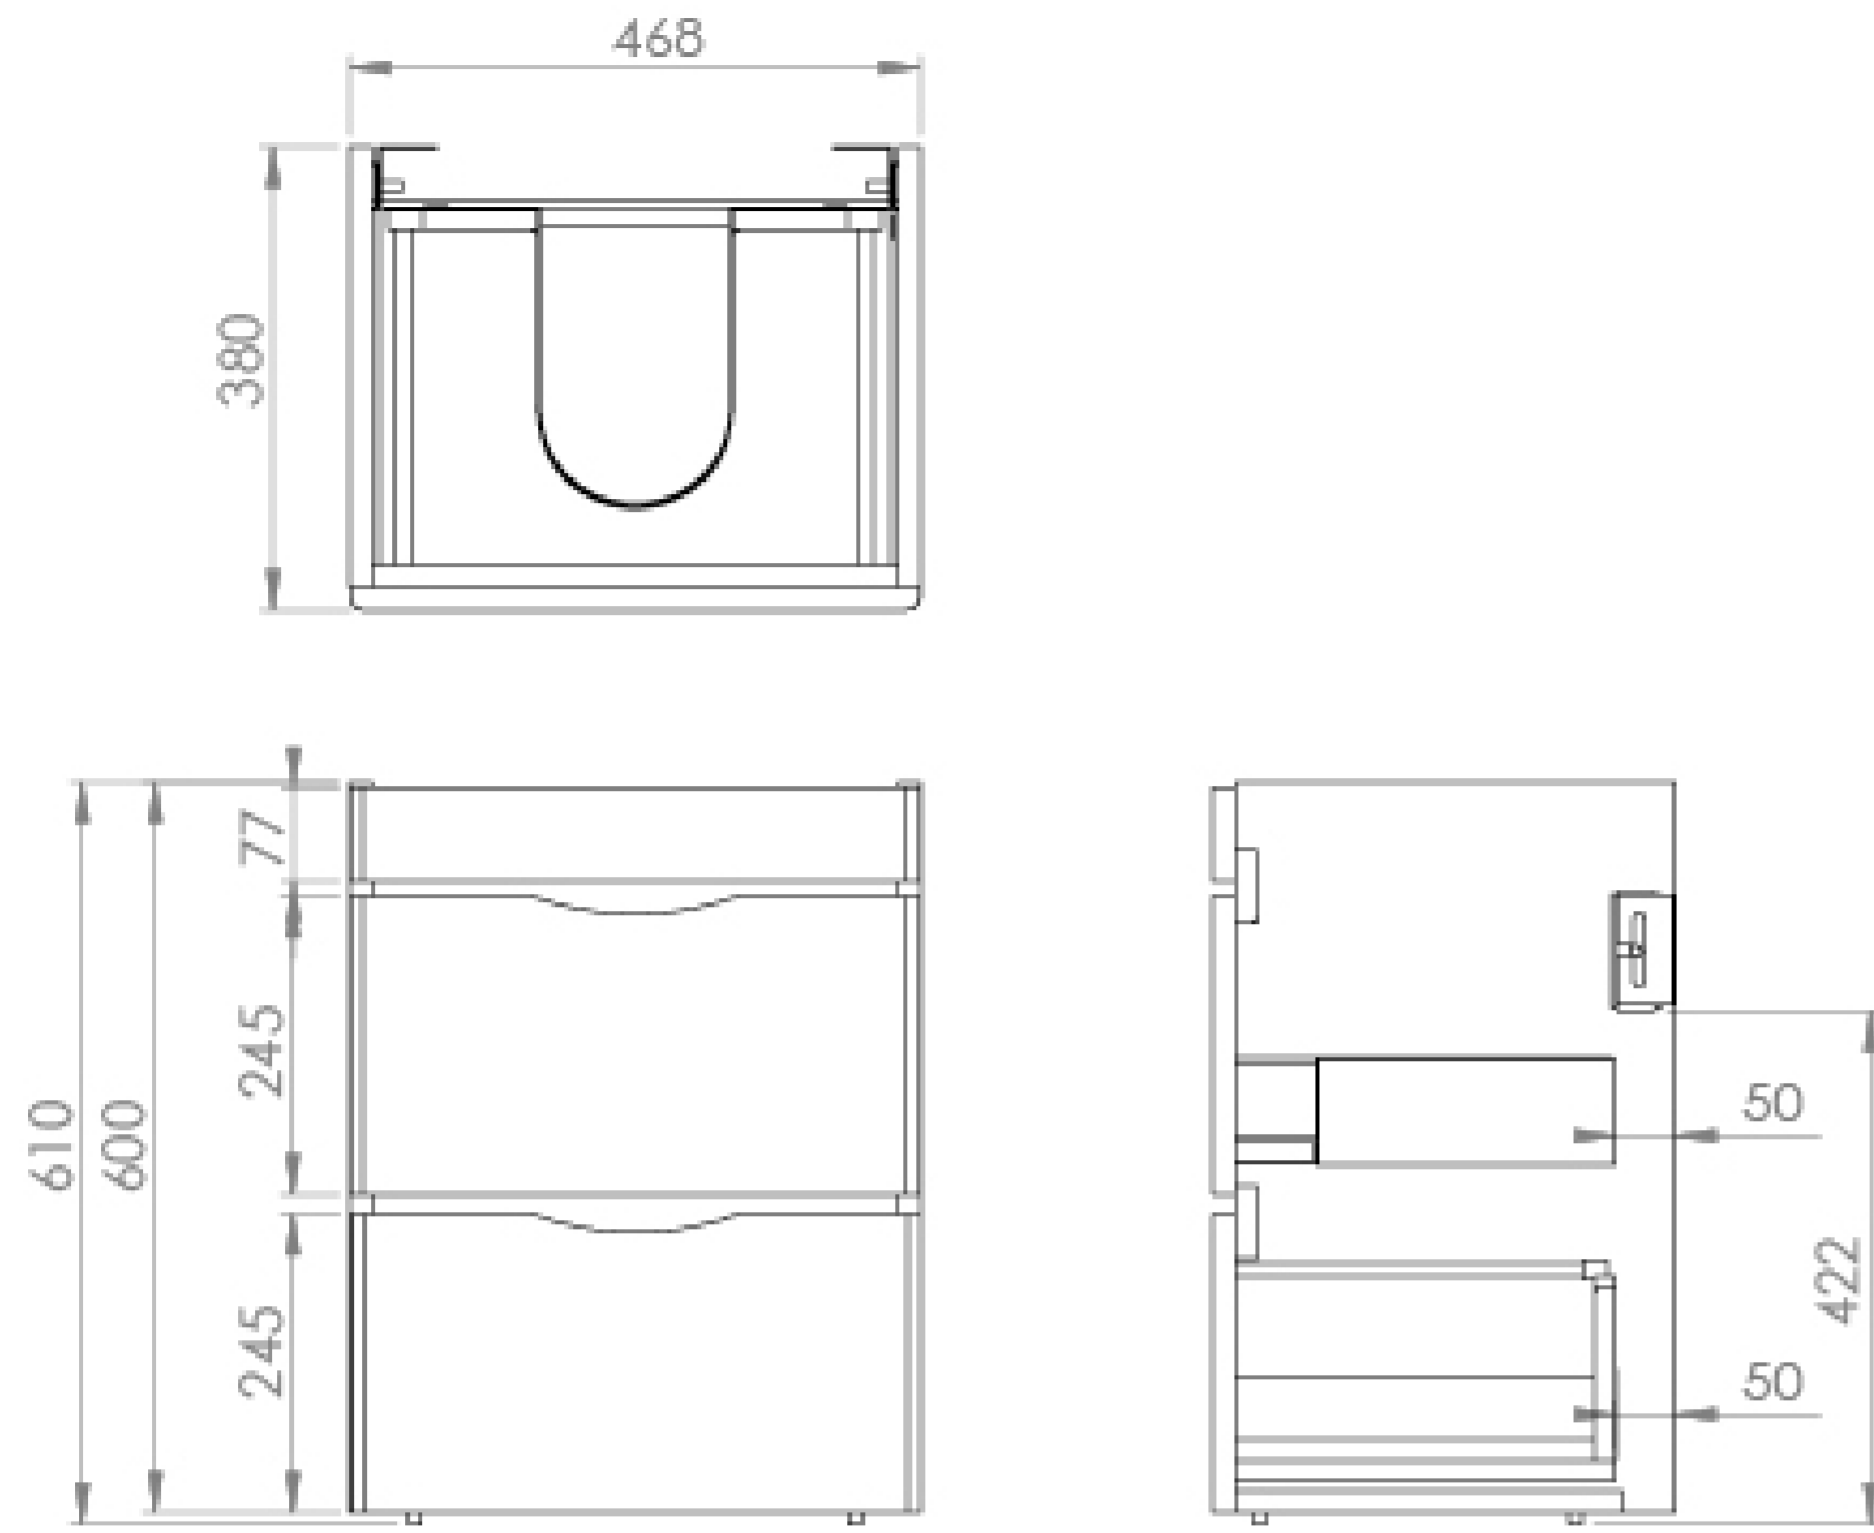

TECHNICAL DRAWING

Saneux reserves the right to alter the specifications and product range without prior notice. Dimensions are given as a guide only. Dimensions should not be used for surrounding furniture, fixtures and fittings until the product is on site.

<https://saneux.com/products/indigo-50cm-2-drawer-wall-mounted-unit-dove-grey>