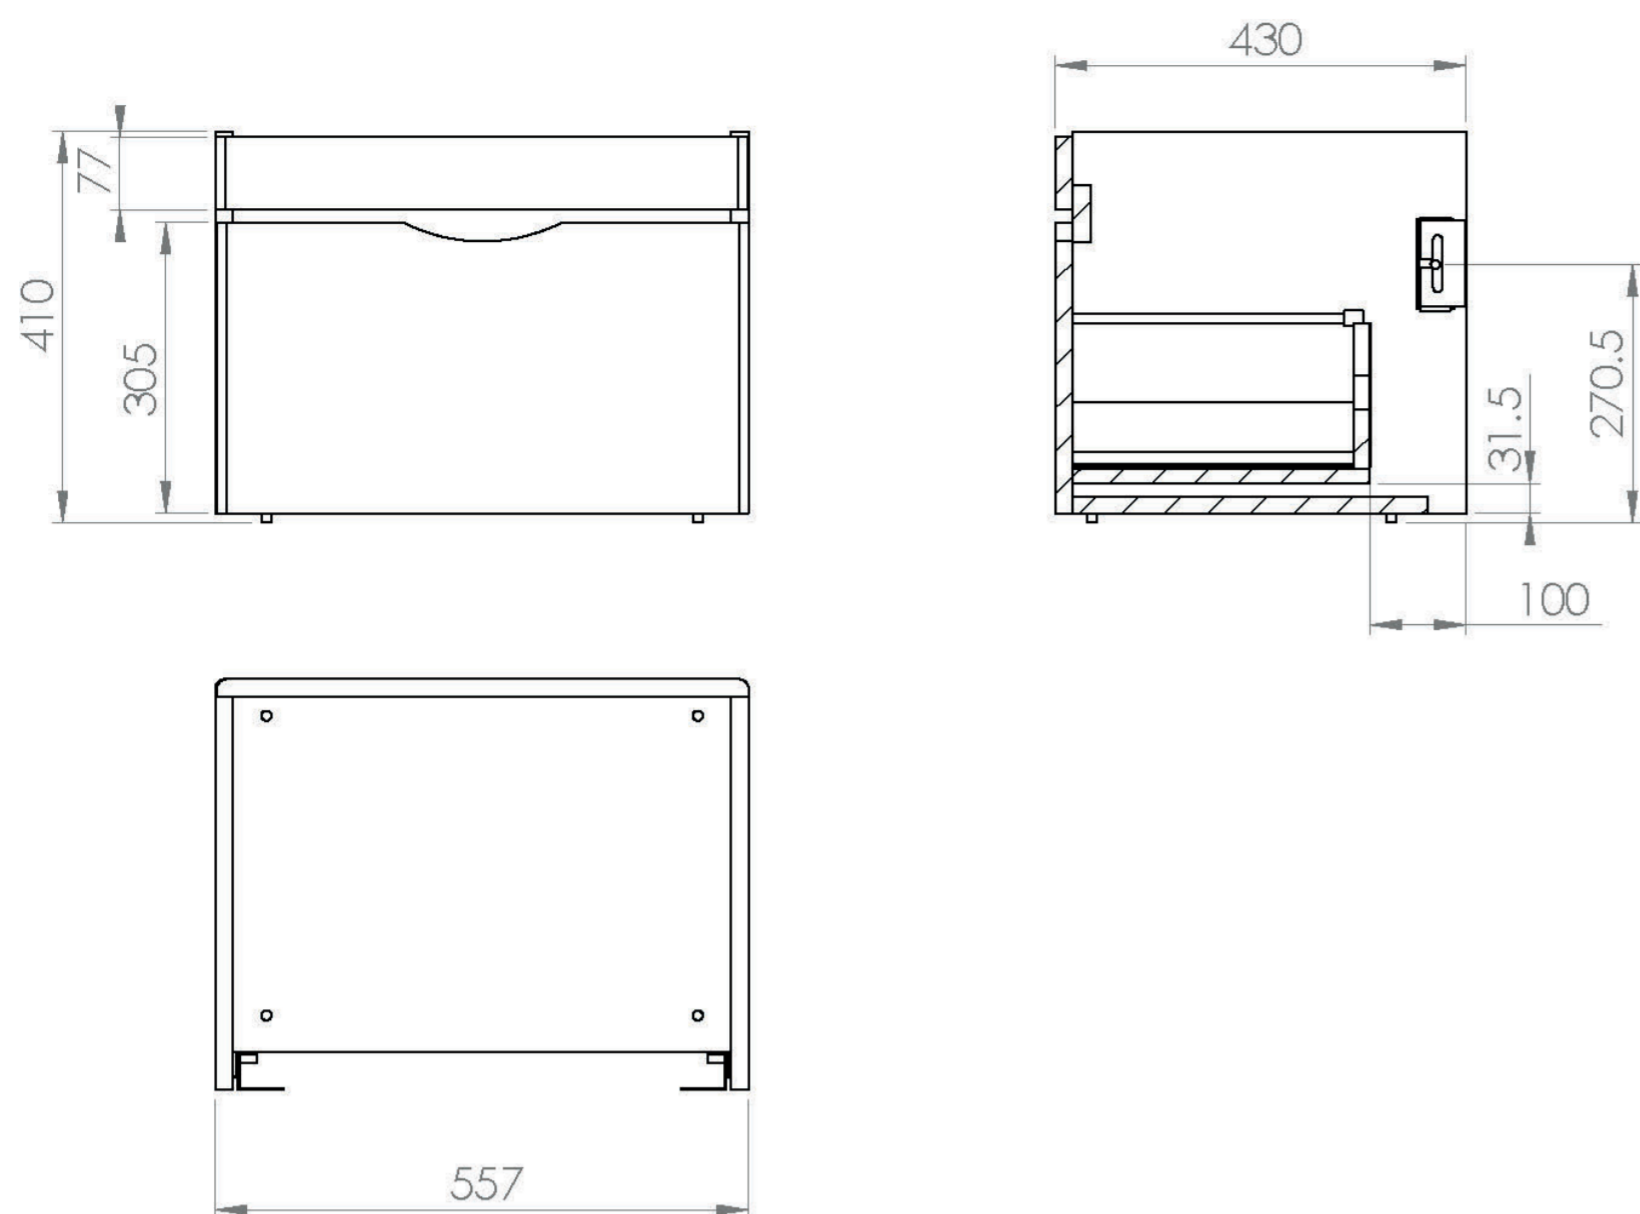

TECHNICAL DRAWING

Saneux reserves the right to alter the specifications and product range without prior notice. Dimensions are given as a guide only. Dimensions should not be used for surrounding furniture, fixtures and fittings until the product is on site.

<https://saneux.com/products/indigo-60cm-1-drawer-wall-mounted-unit-dove-grey>