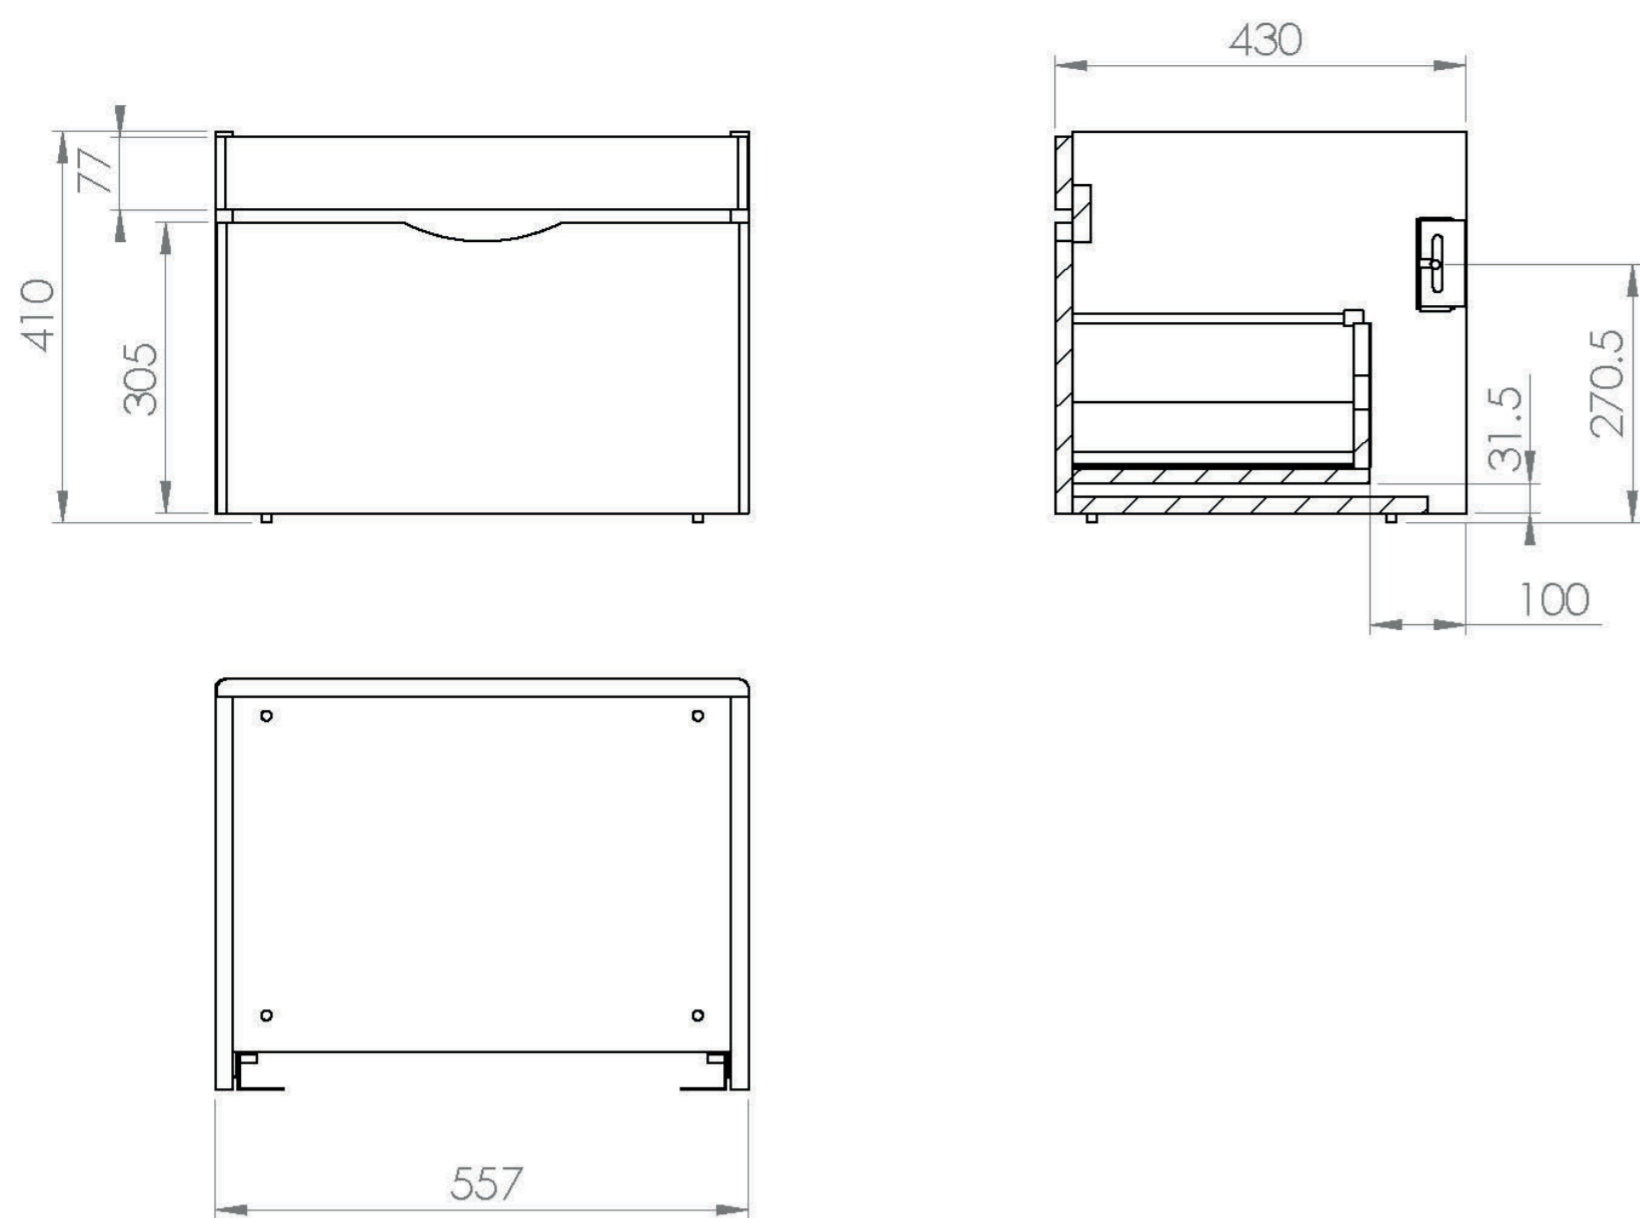

TECHNICAL DRAWING

Saneux reserves the right to alter the specifications and product range without prior notice. Dimensions are given as a guide only. Dimensions should not be used for surrounding furniture, fixtures and fittings until the product is on site.

<https://saneux.com/products/indigo-60cm-1-drawer-wall-mounted-unit-dove-grey>