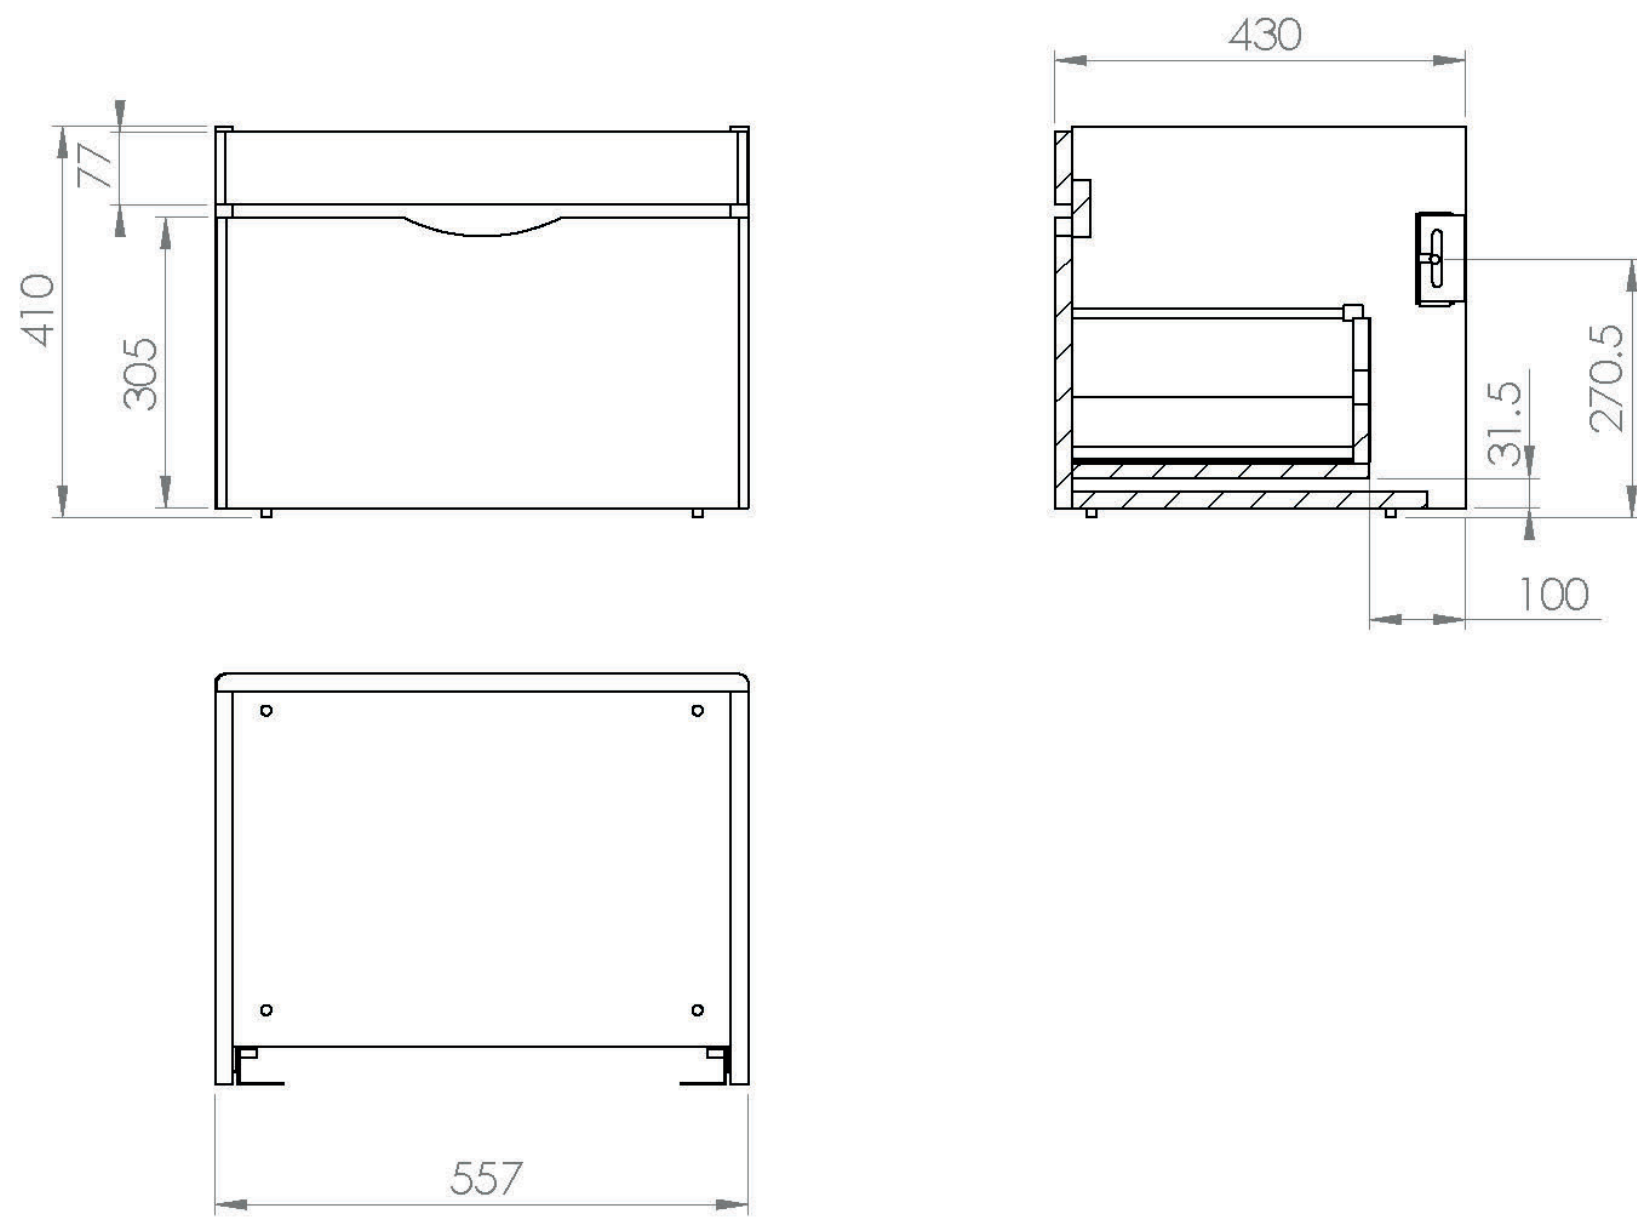

TECHNICAL DRAWING

Saneux reserves the right to alter the specifications and product range without prior notice. Dimensions are given as a guide only. Dimensions should not be used for surrounding furniture, fixtures and fittings until the product is on site.

<https://saneux.com/products/indigo-60cm-1-drawer-wall-mounted-unit-dove-grey>