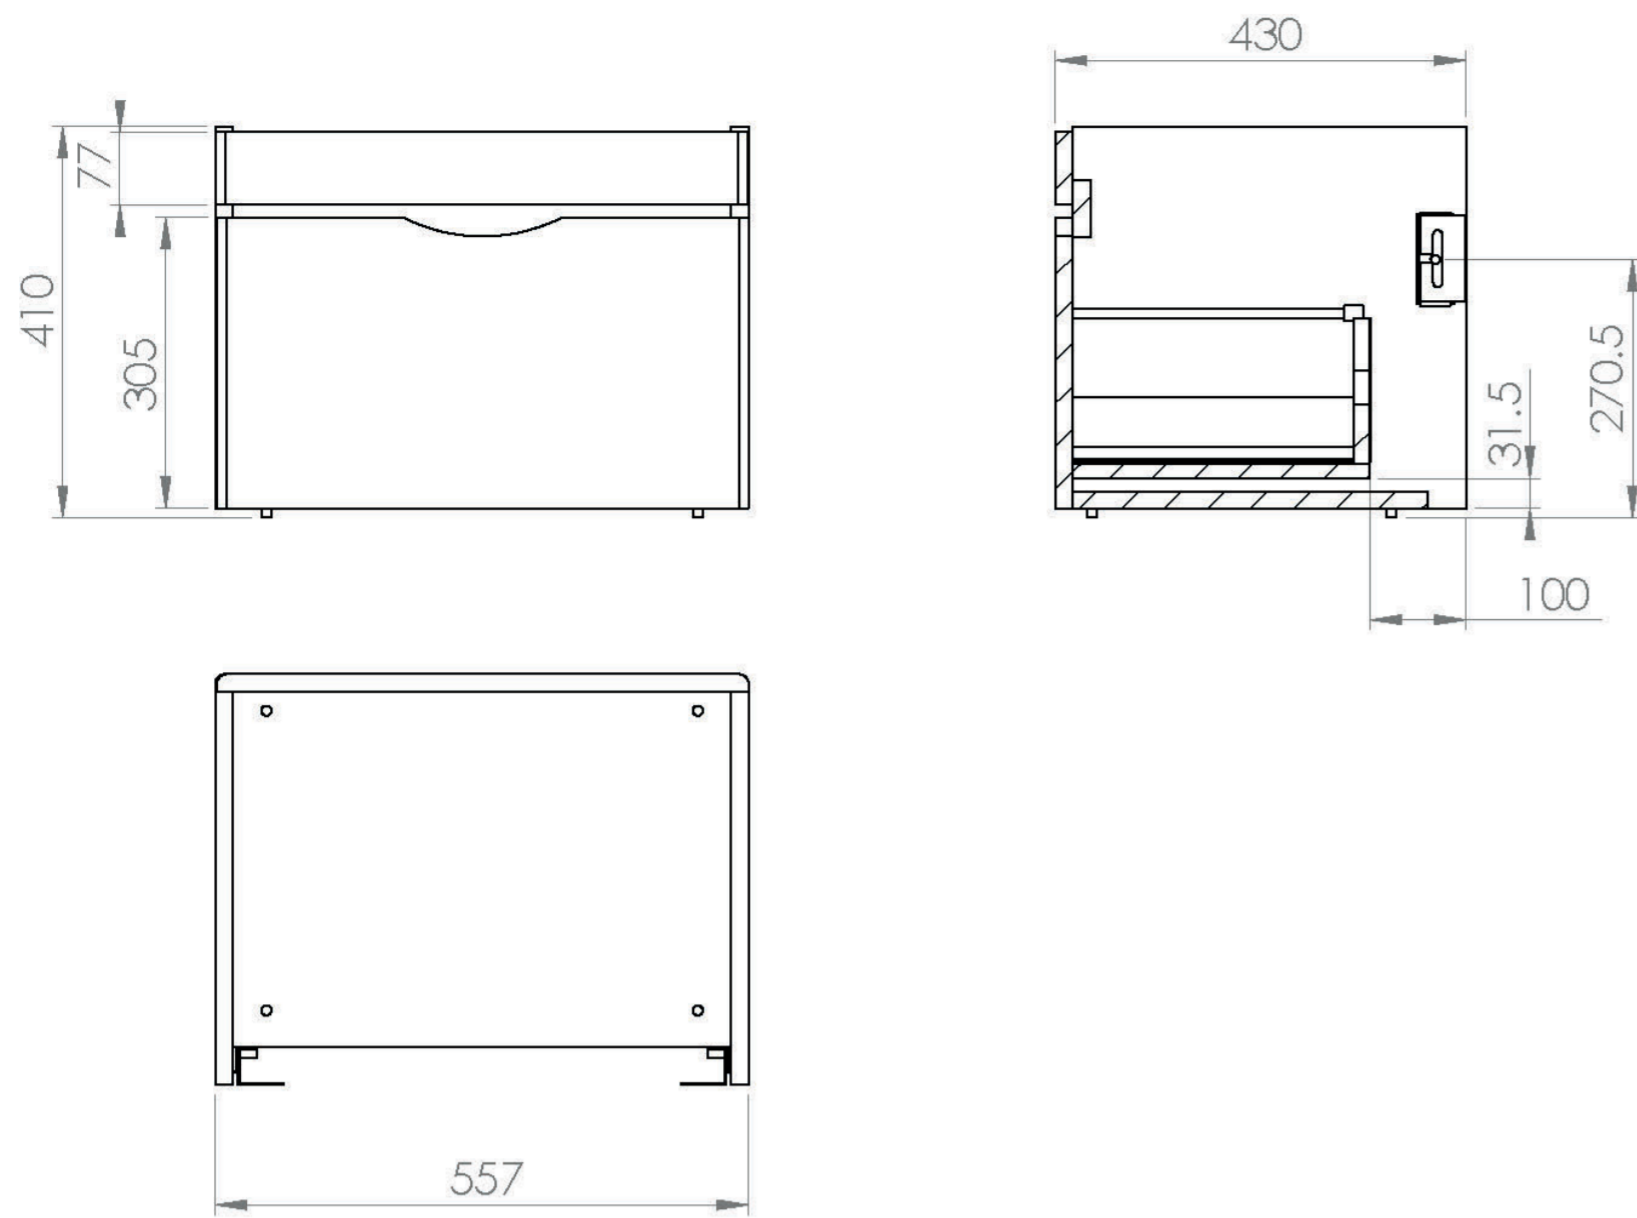

TECHNICAL DRAWING

Saneux reserves the right to alter the specifications and product range without prior notice. Dimensions are given as a guide only. Dimensions should not be used for surrounding furniture, fixtures and fittings until the product is on site.

<https://saneux.com/products/indigo-60cm-1-drawer-wall-mounted-unit-dove-grey>