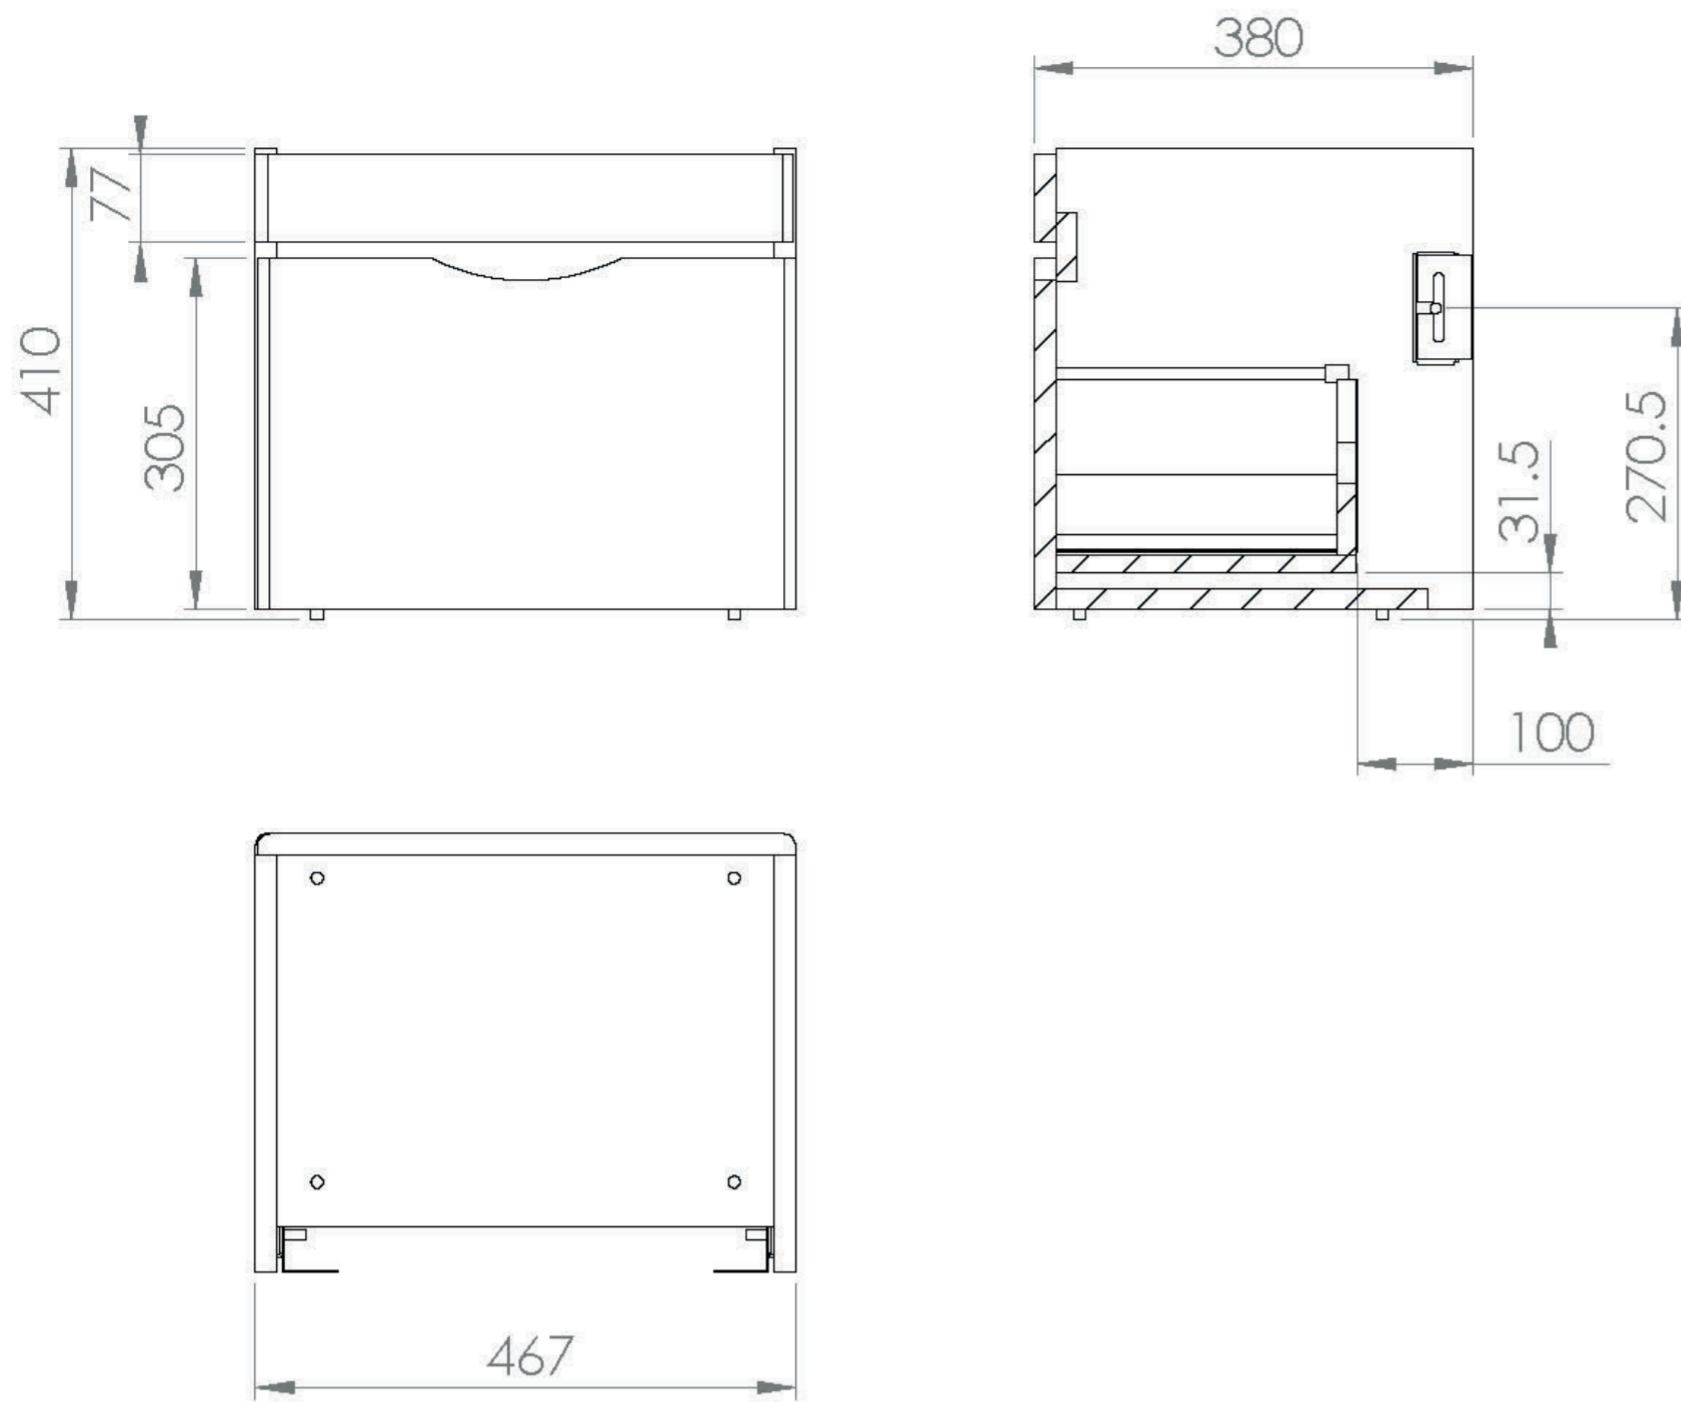

TECHNICAL DRAWING

Saneux reserves the right to alter the specifications and product range without prior notice. Dimensions are given as a guide only. Dimensions should not be used for surrounding furniture, fixtures and fittings until the product is on site.

<https://saneux.com/products/indigo-50cm-1-drawer-wall-mounted-unit-dove-grey>