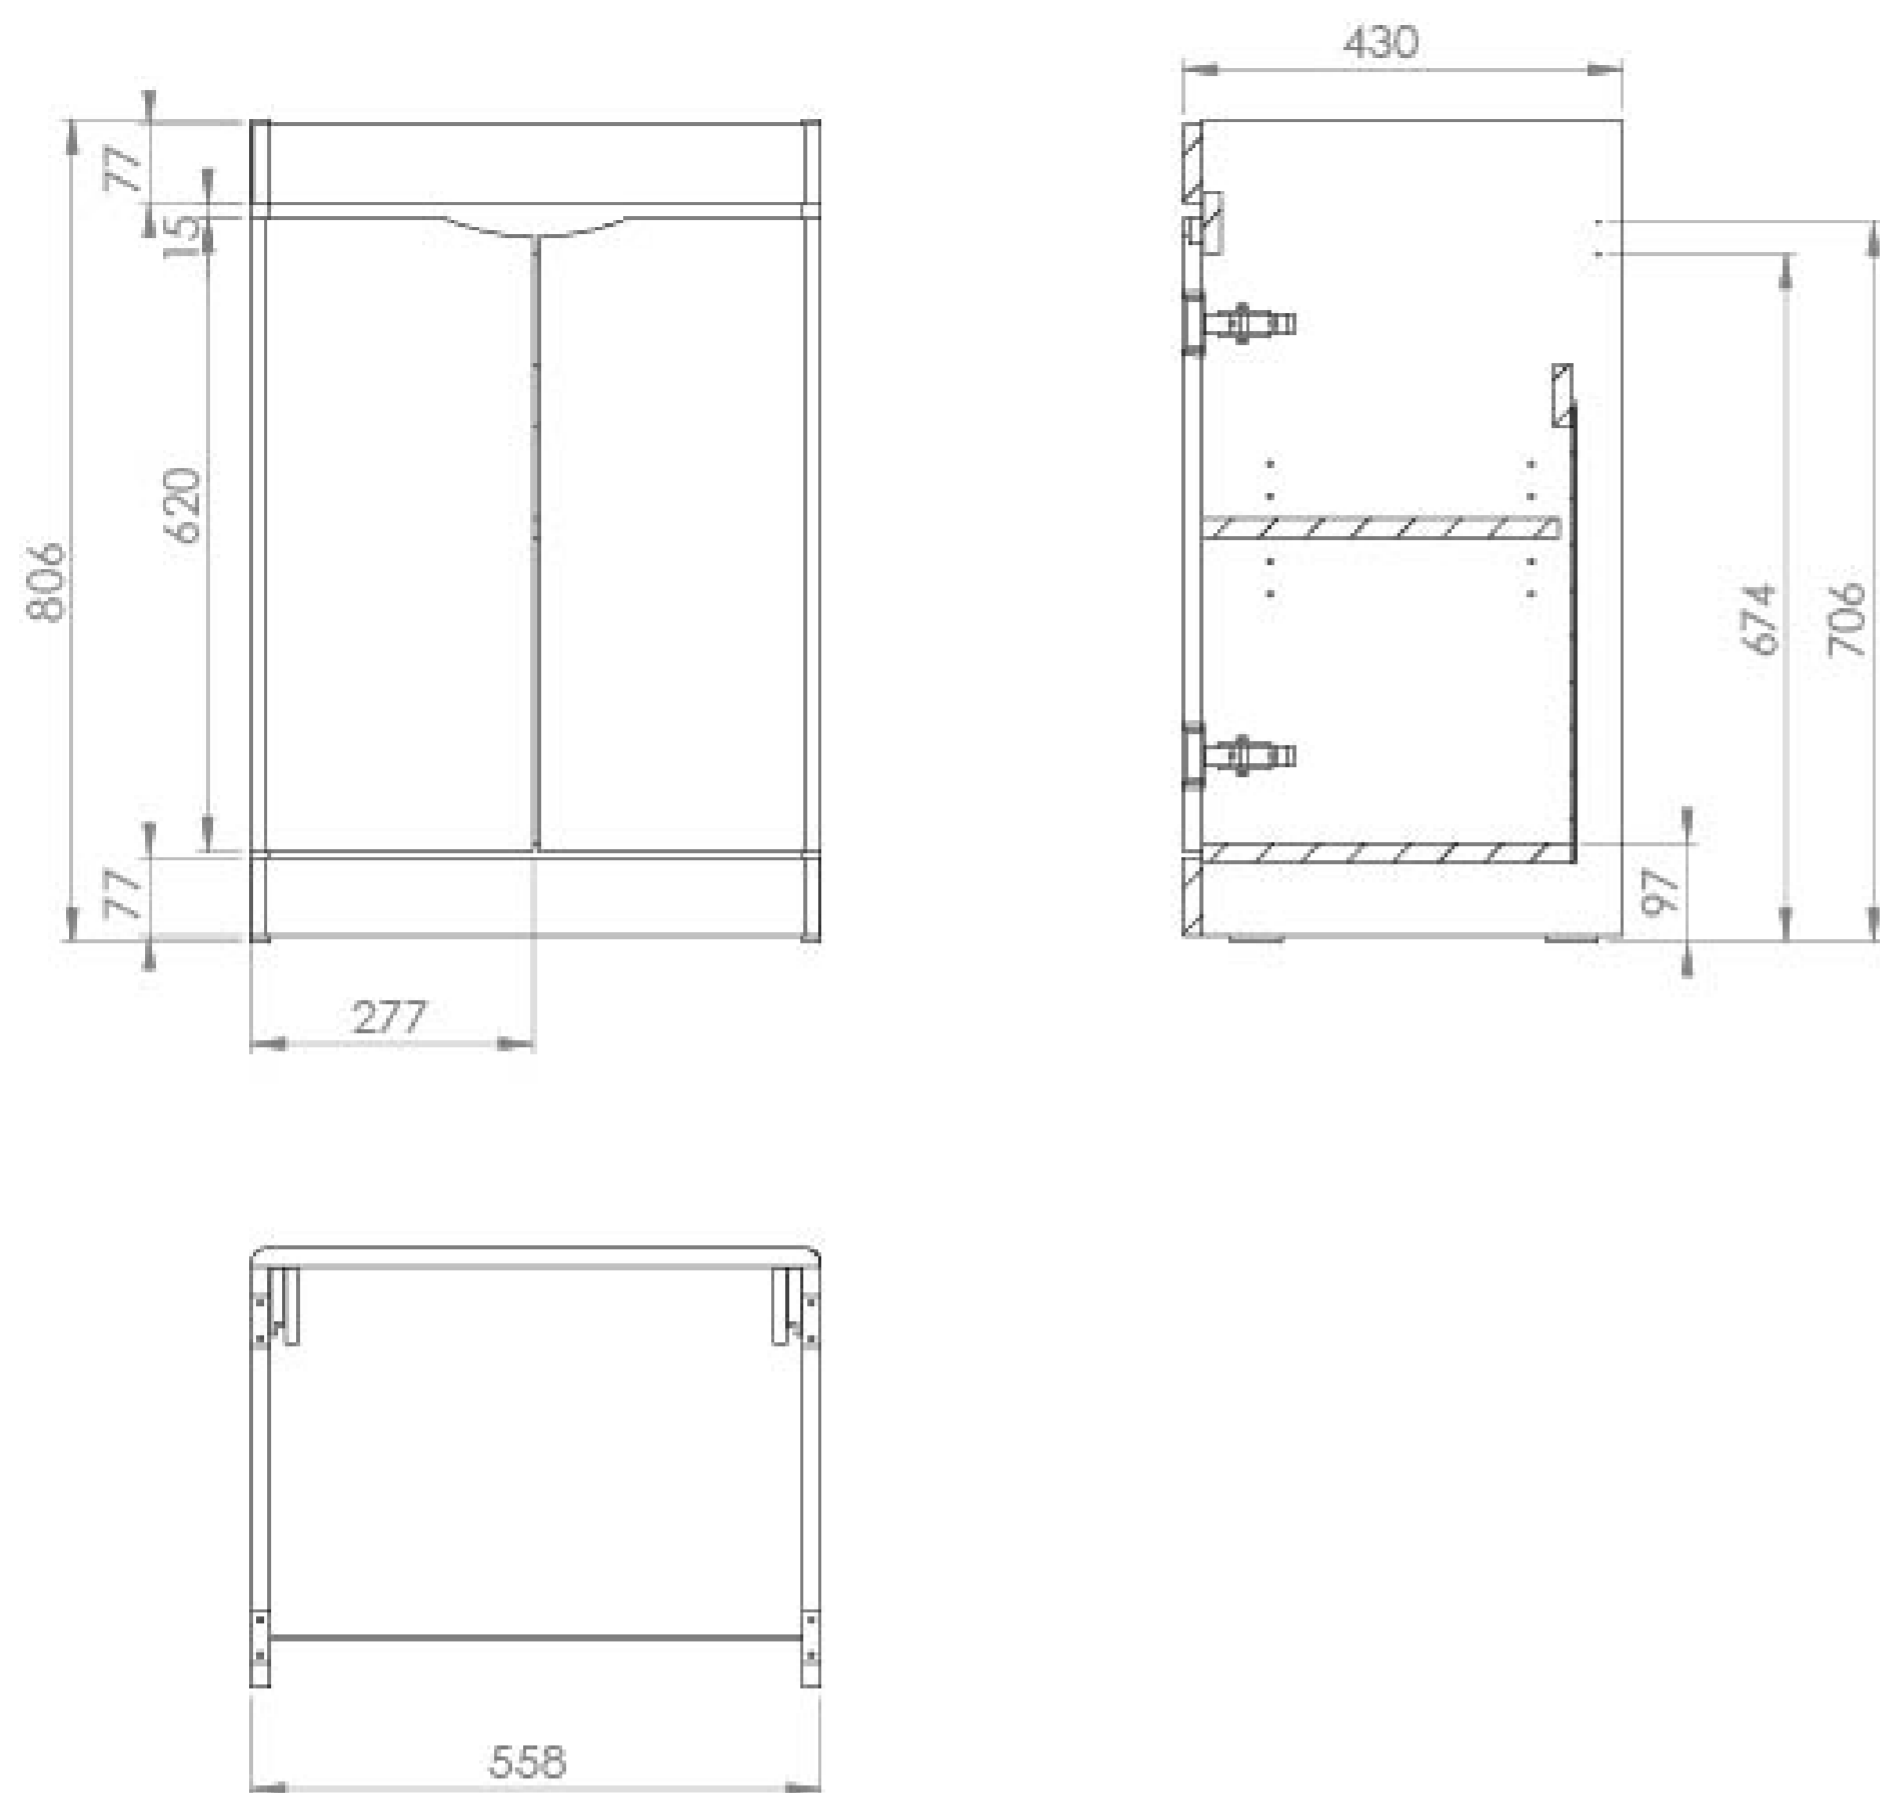

TECHNICAL DRAWING

Saneux reserves the right to alter the specifications and product range without prior notice. Dimensions are given as a guide only. Dimensions should not be used for surrounding furniture, fixtures and fittings until the product is on site.

<https://saneux.com/products/indigo-60cm-2-door-floor-standing-unit-dove-grey>