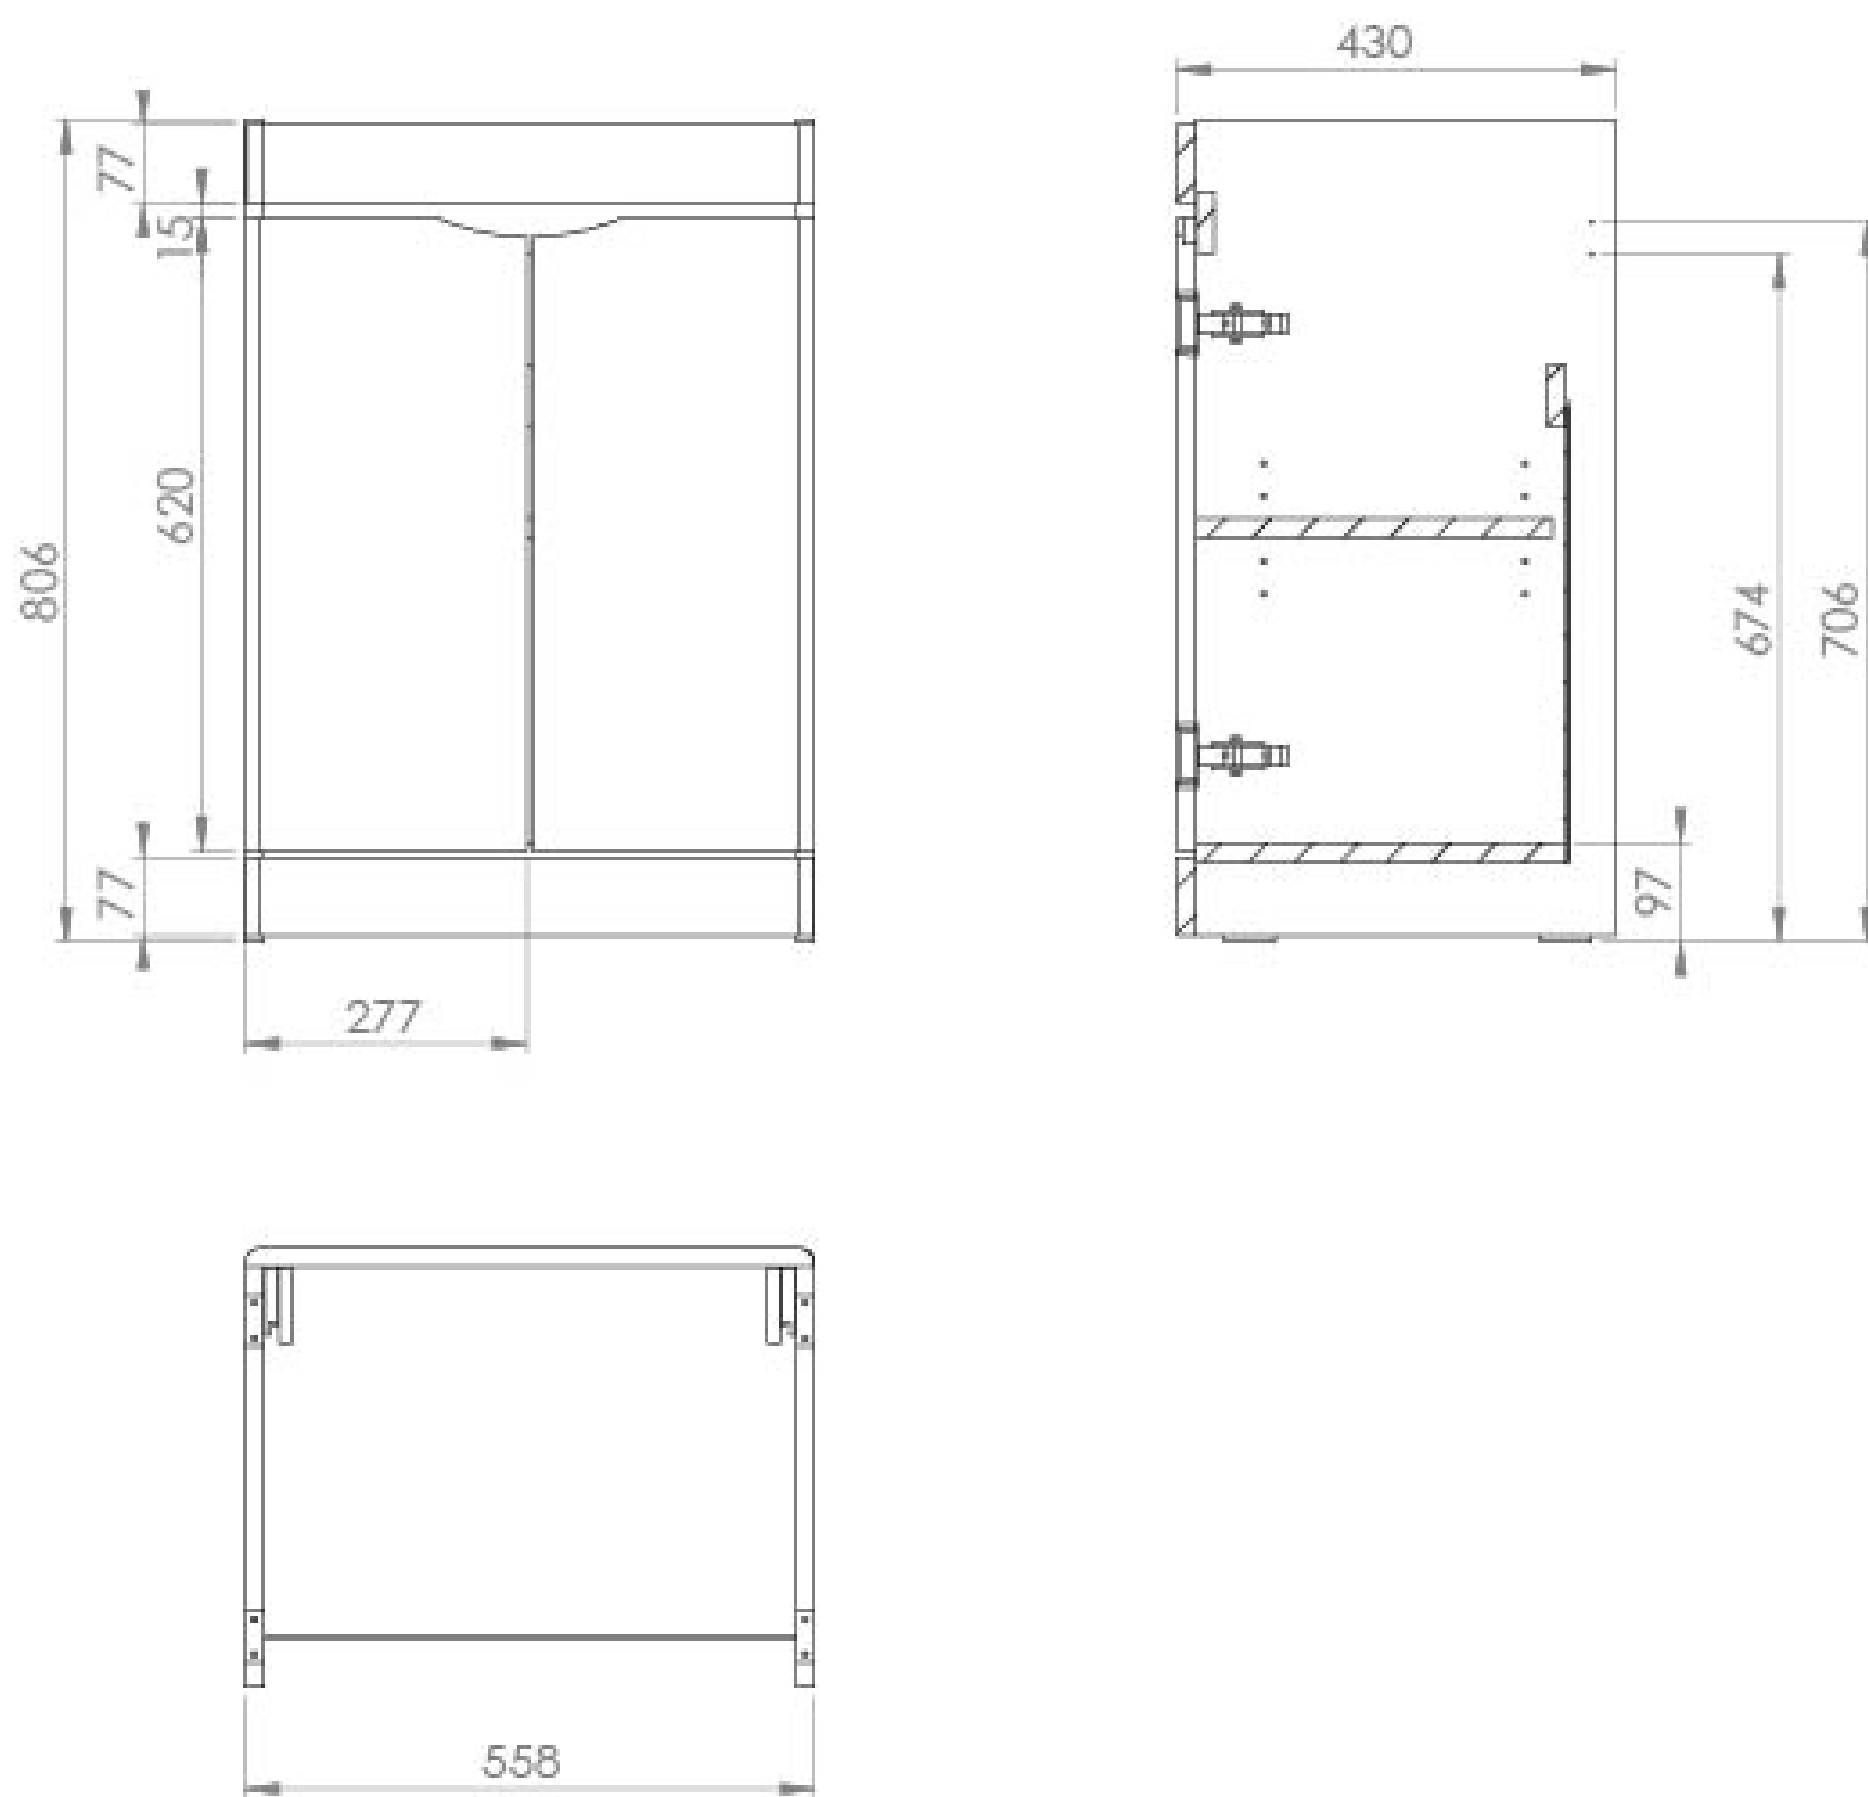

TECHNICAL DRAWING

Saneux reserves the right to alter the specifications and product range without prior notice. Dimensions are given as a guide only. Dimensions should not be used for surrounding furniture, fixtures and fittings until the product is on site.

<https://saneux.com/products/indigo-60cm-2-door-floor-standing-unit-dove-grey>