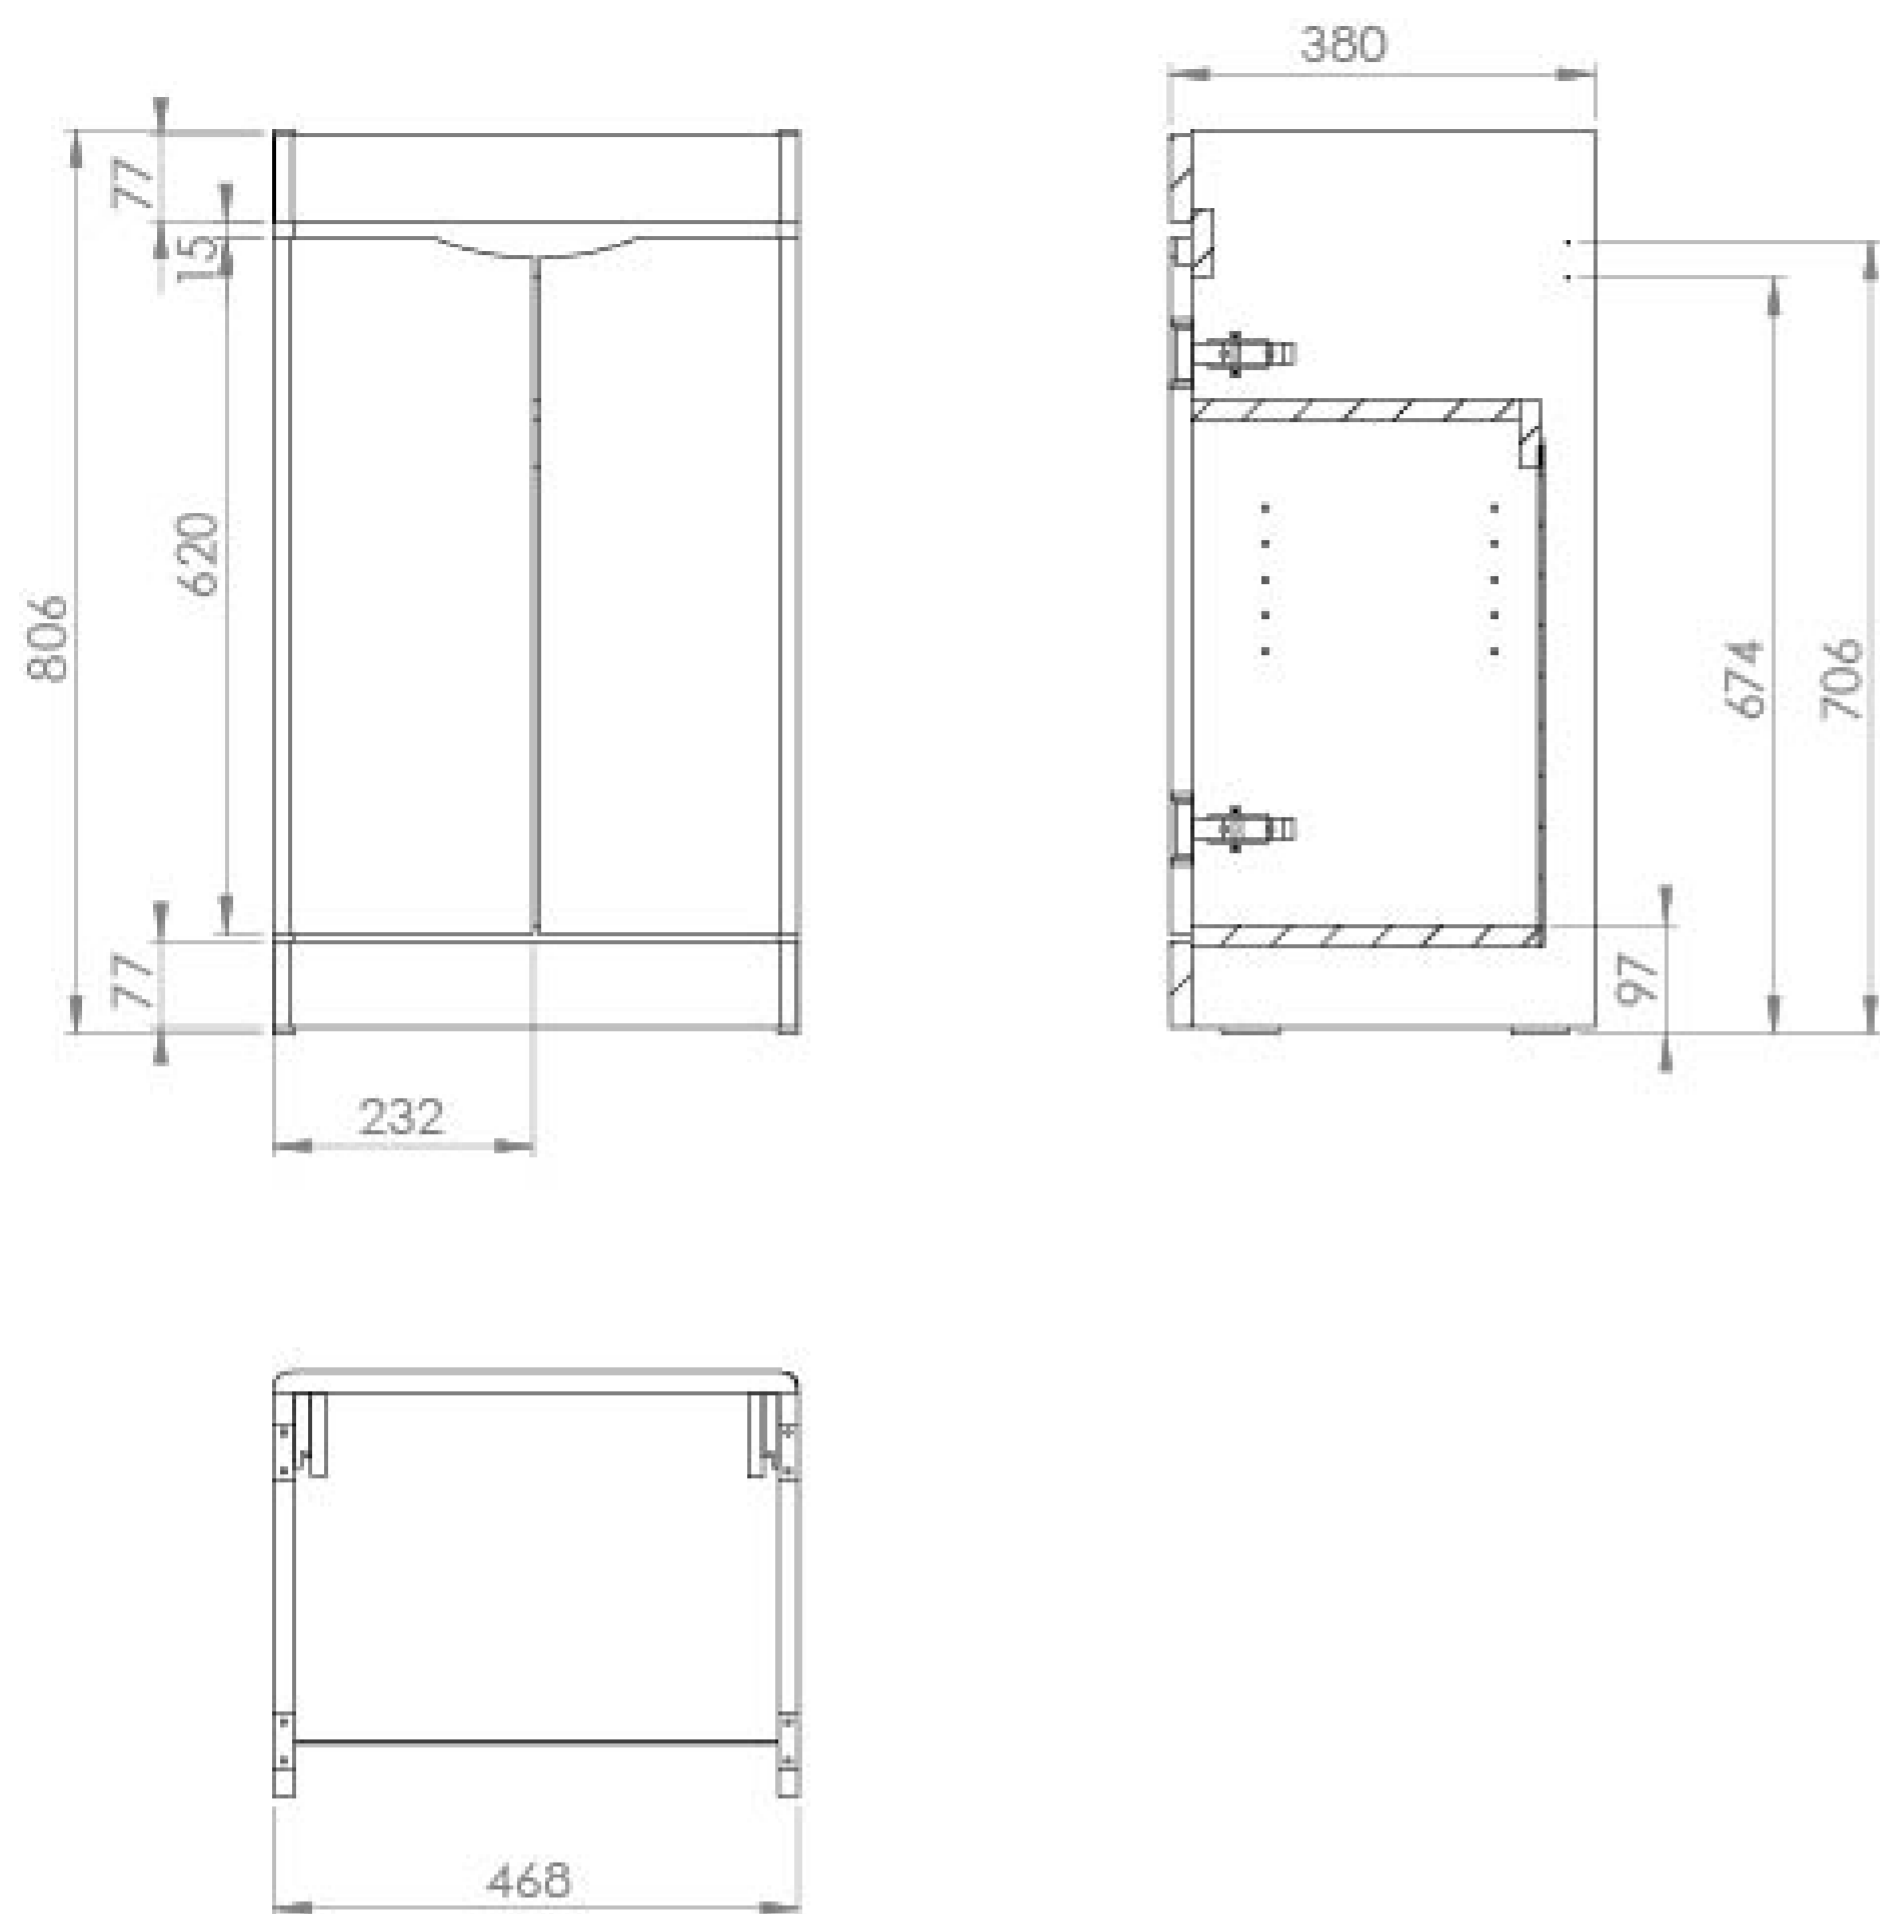

TECHNICAL DRAWING

Saneux reserves the right to alter the specifications and product range without prior notice. Dimensions are given as a guide only. Dimensions should not be used for surrounding furniture, fixtures and fittings until the product is on site.

<https://saneux.com/products/indigo-50cm-2-door-floor-standing-unit-dove-grey>