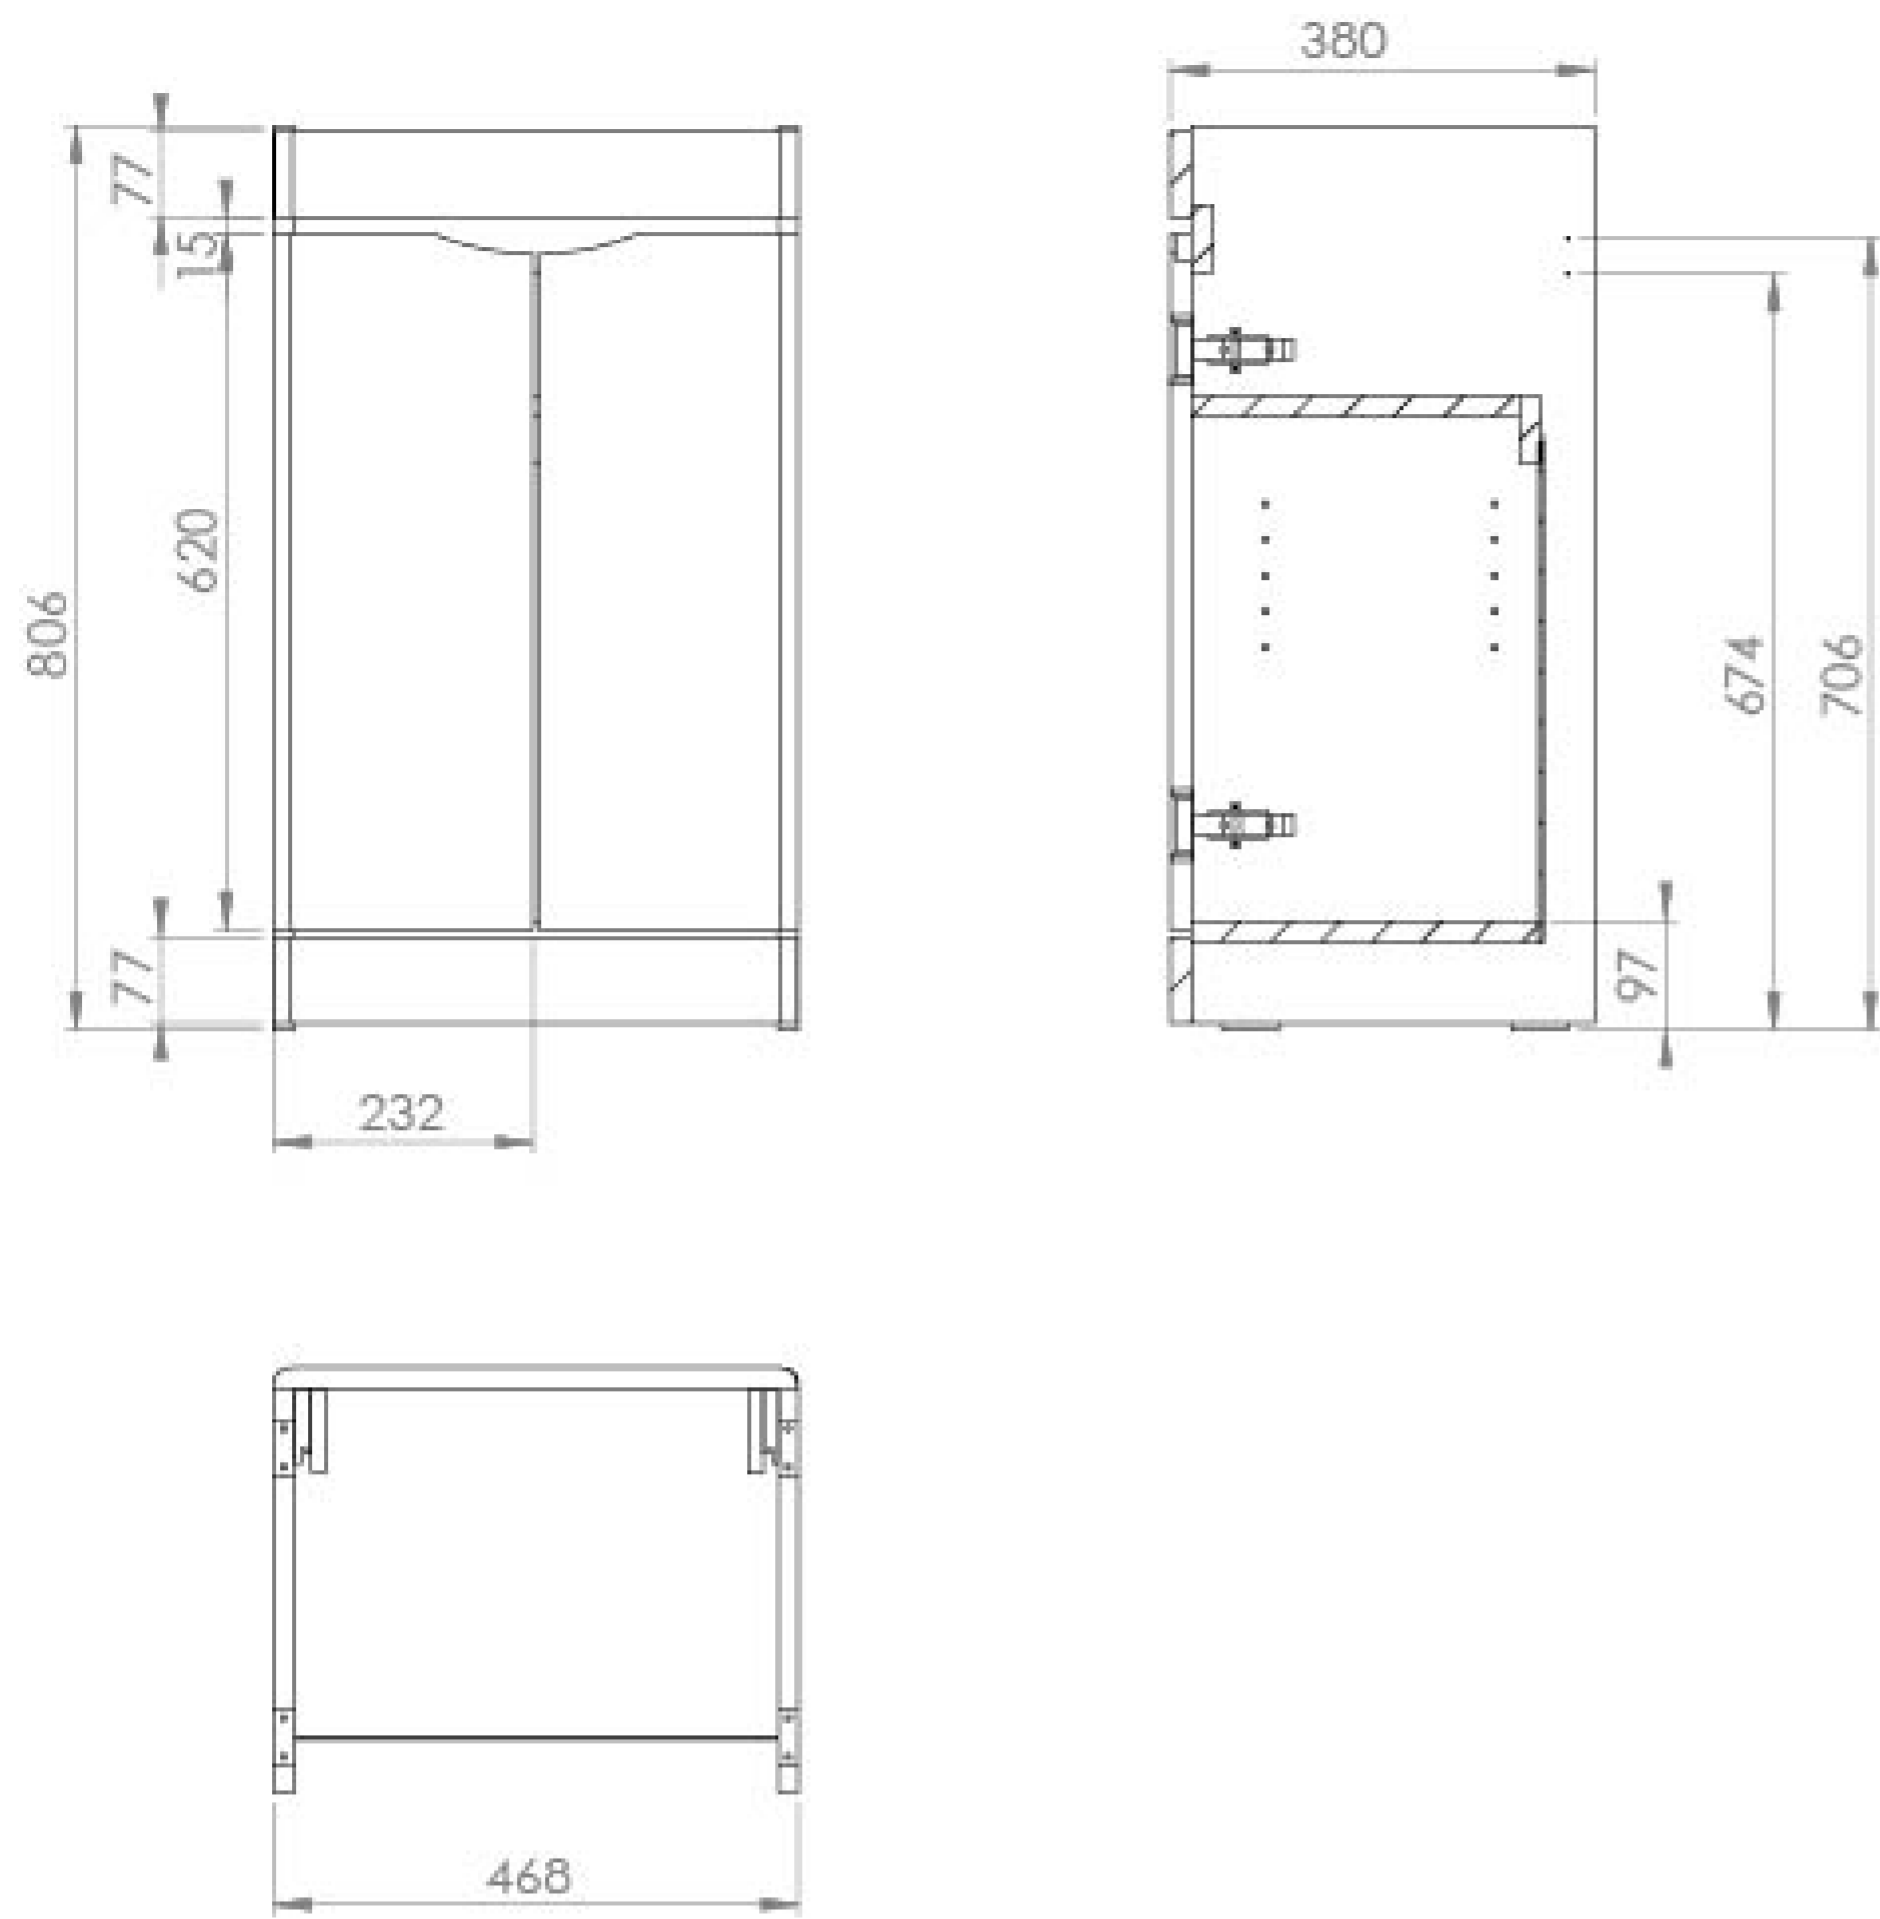

TECHNICAL DRAWING

Saneux reserves the right to alter the specifications and product range without prior notice. Dimensions are given as a guide only. Dimensions should not be used for surrounding furniture, fixtures and fittings until the product is on site.

<https://saneux.com/products/indigo-50cm-2-door-floor-standing-unit-dove-grey>