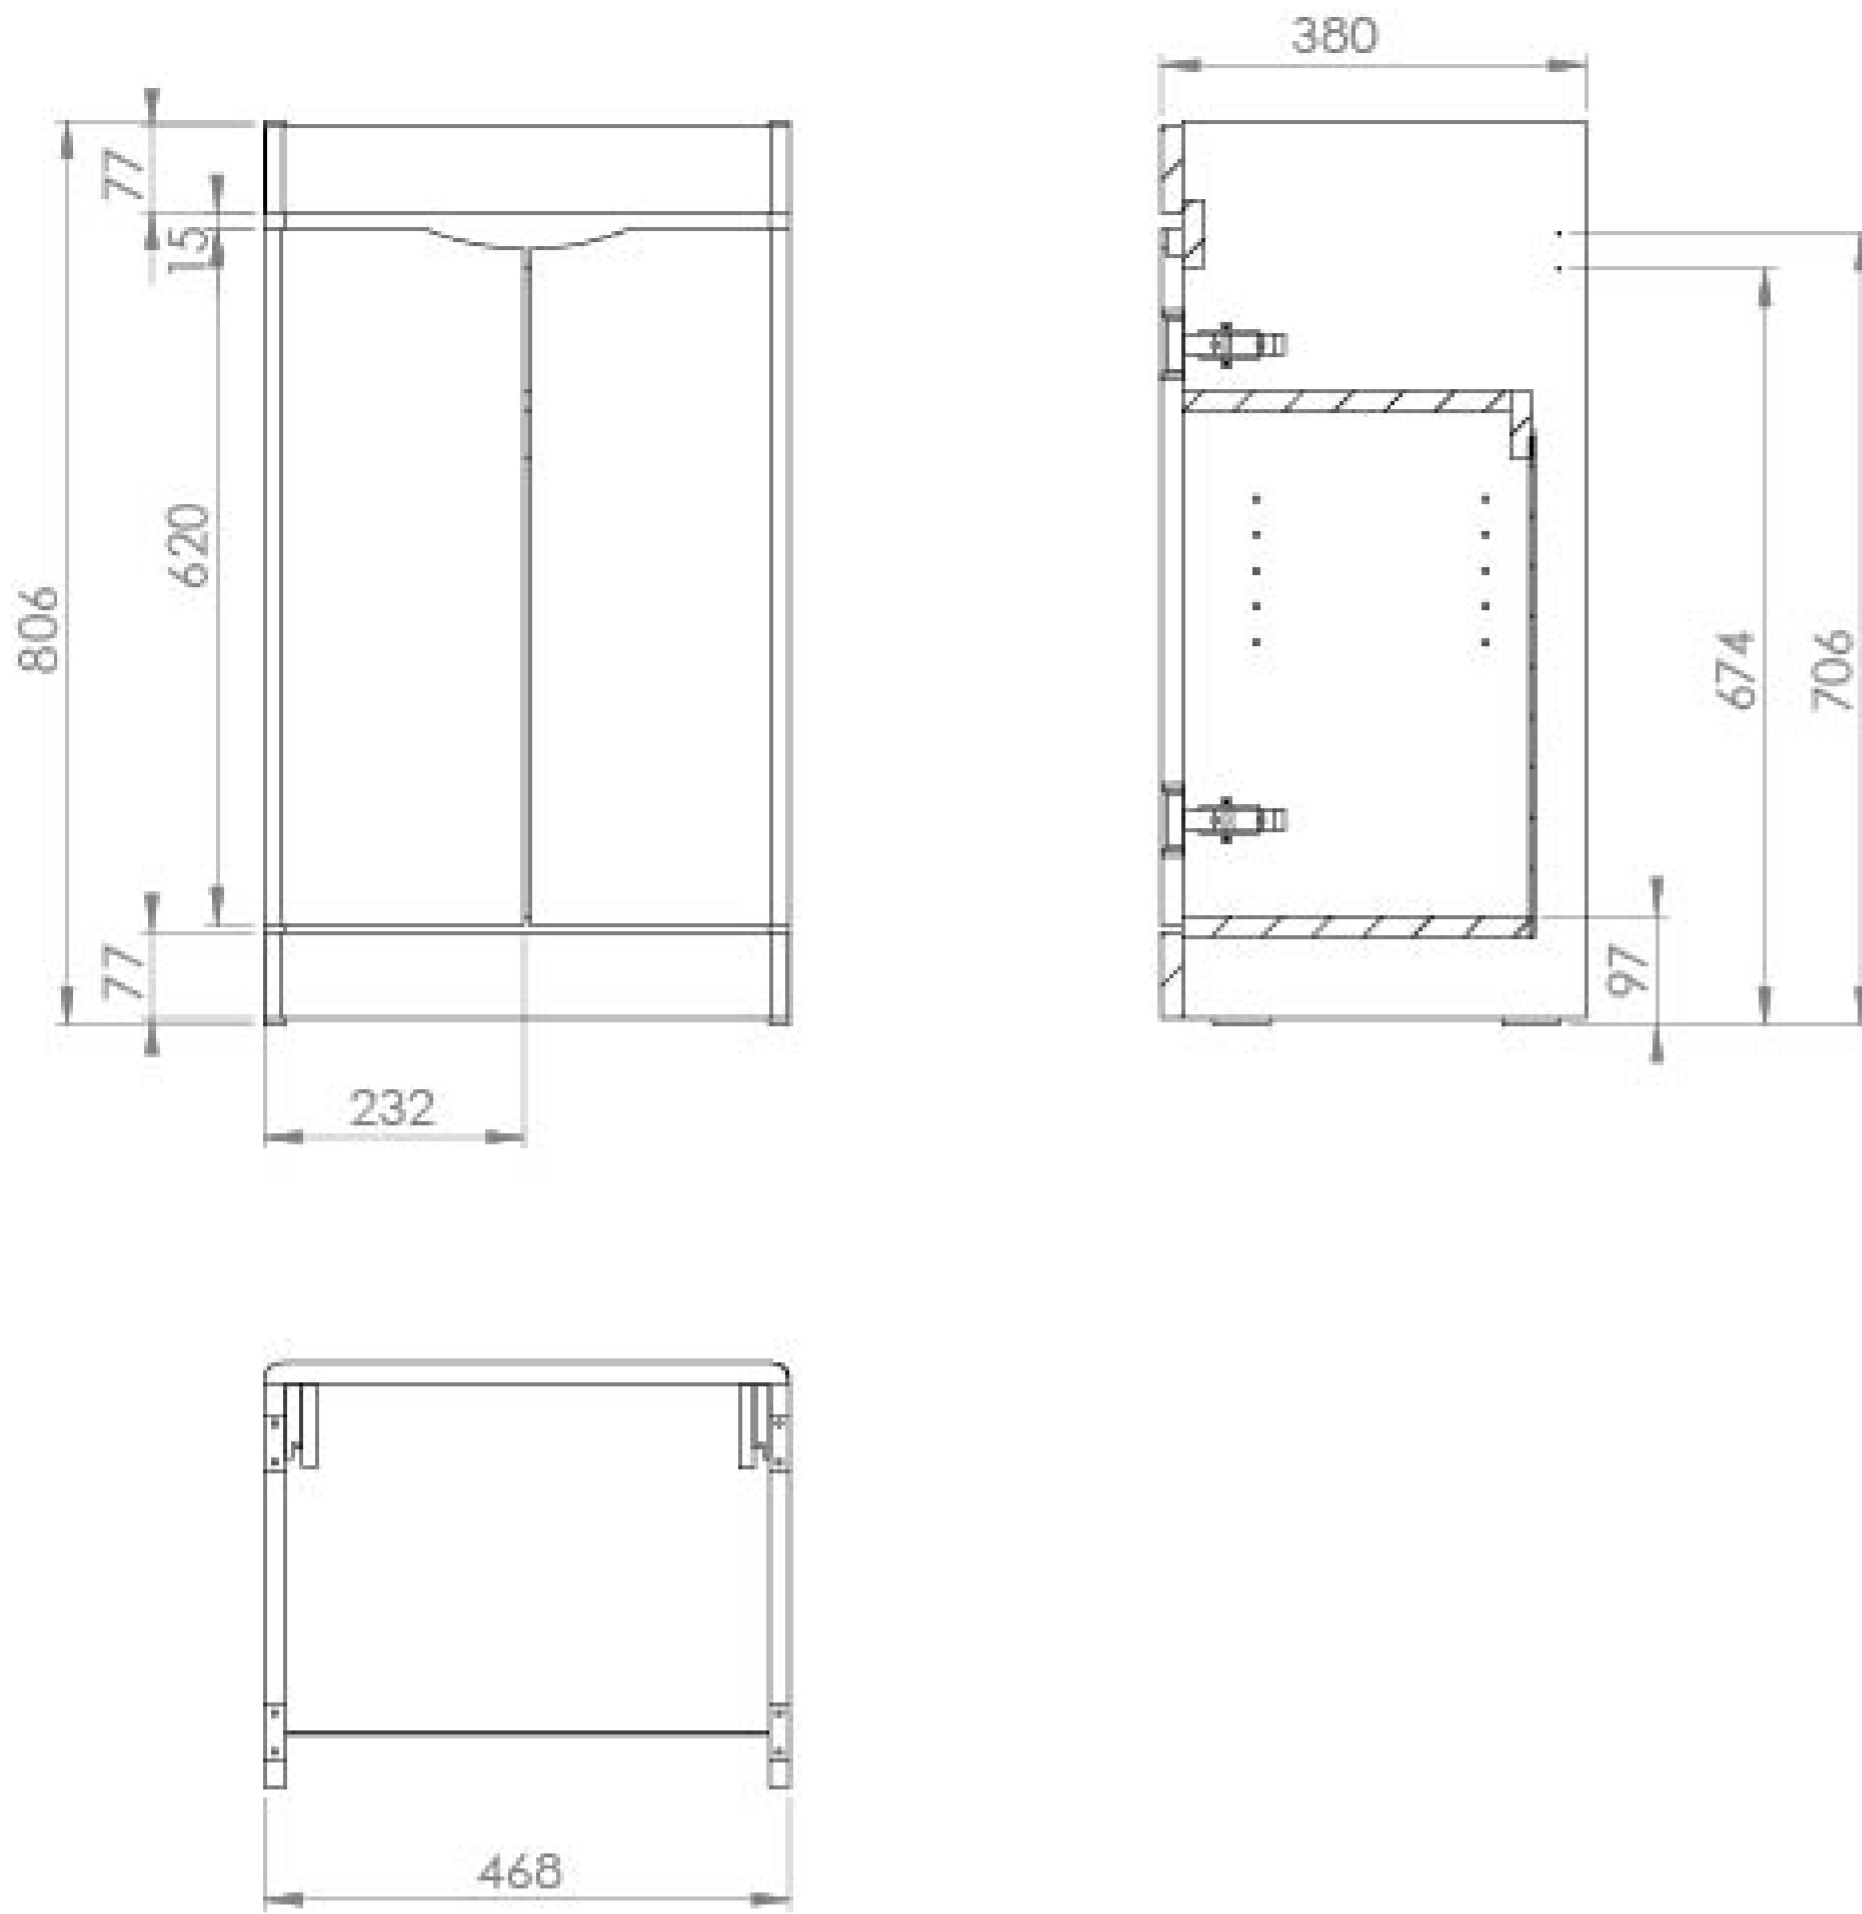

TECHNICAL DRAWING

Saneux reserves the right to alter the specifications and product range without prior notice. Dimensions are given as a guide only. Dimensions should not be used for surrounding furniture, fixtures and fittings until the product is on site.

<https://saneux.com/products/indigo-50cm-2-door-floor-standing-unit-dove-grey>