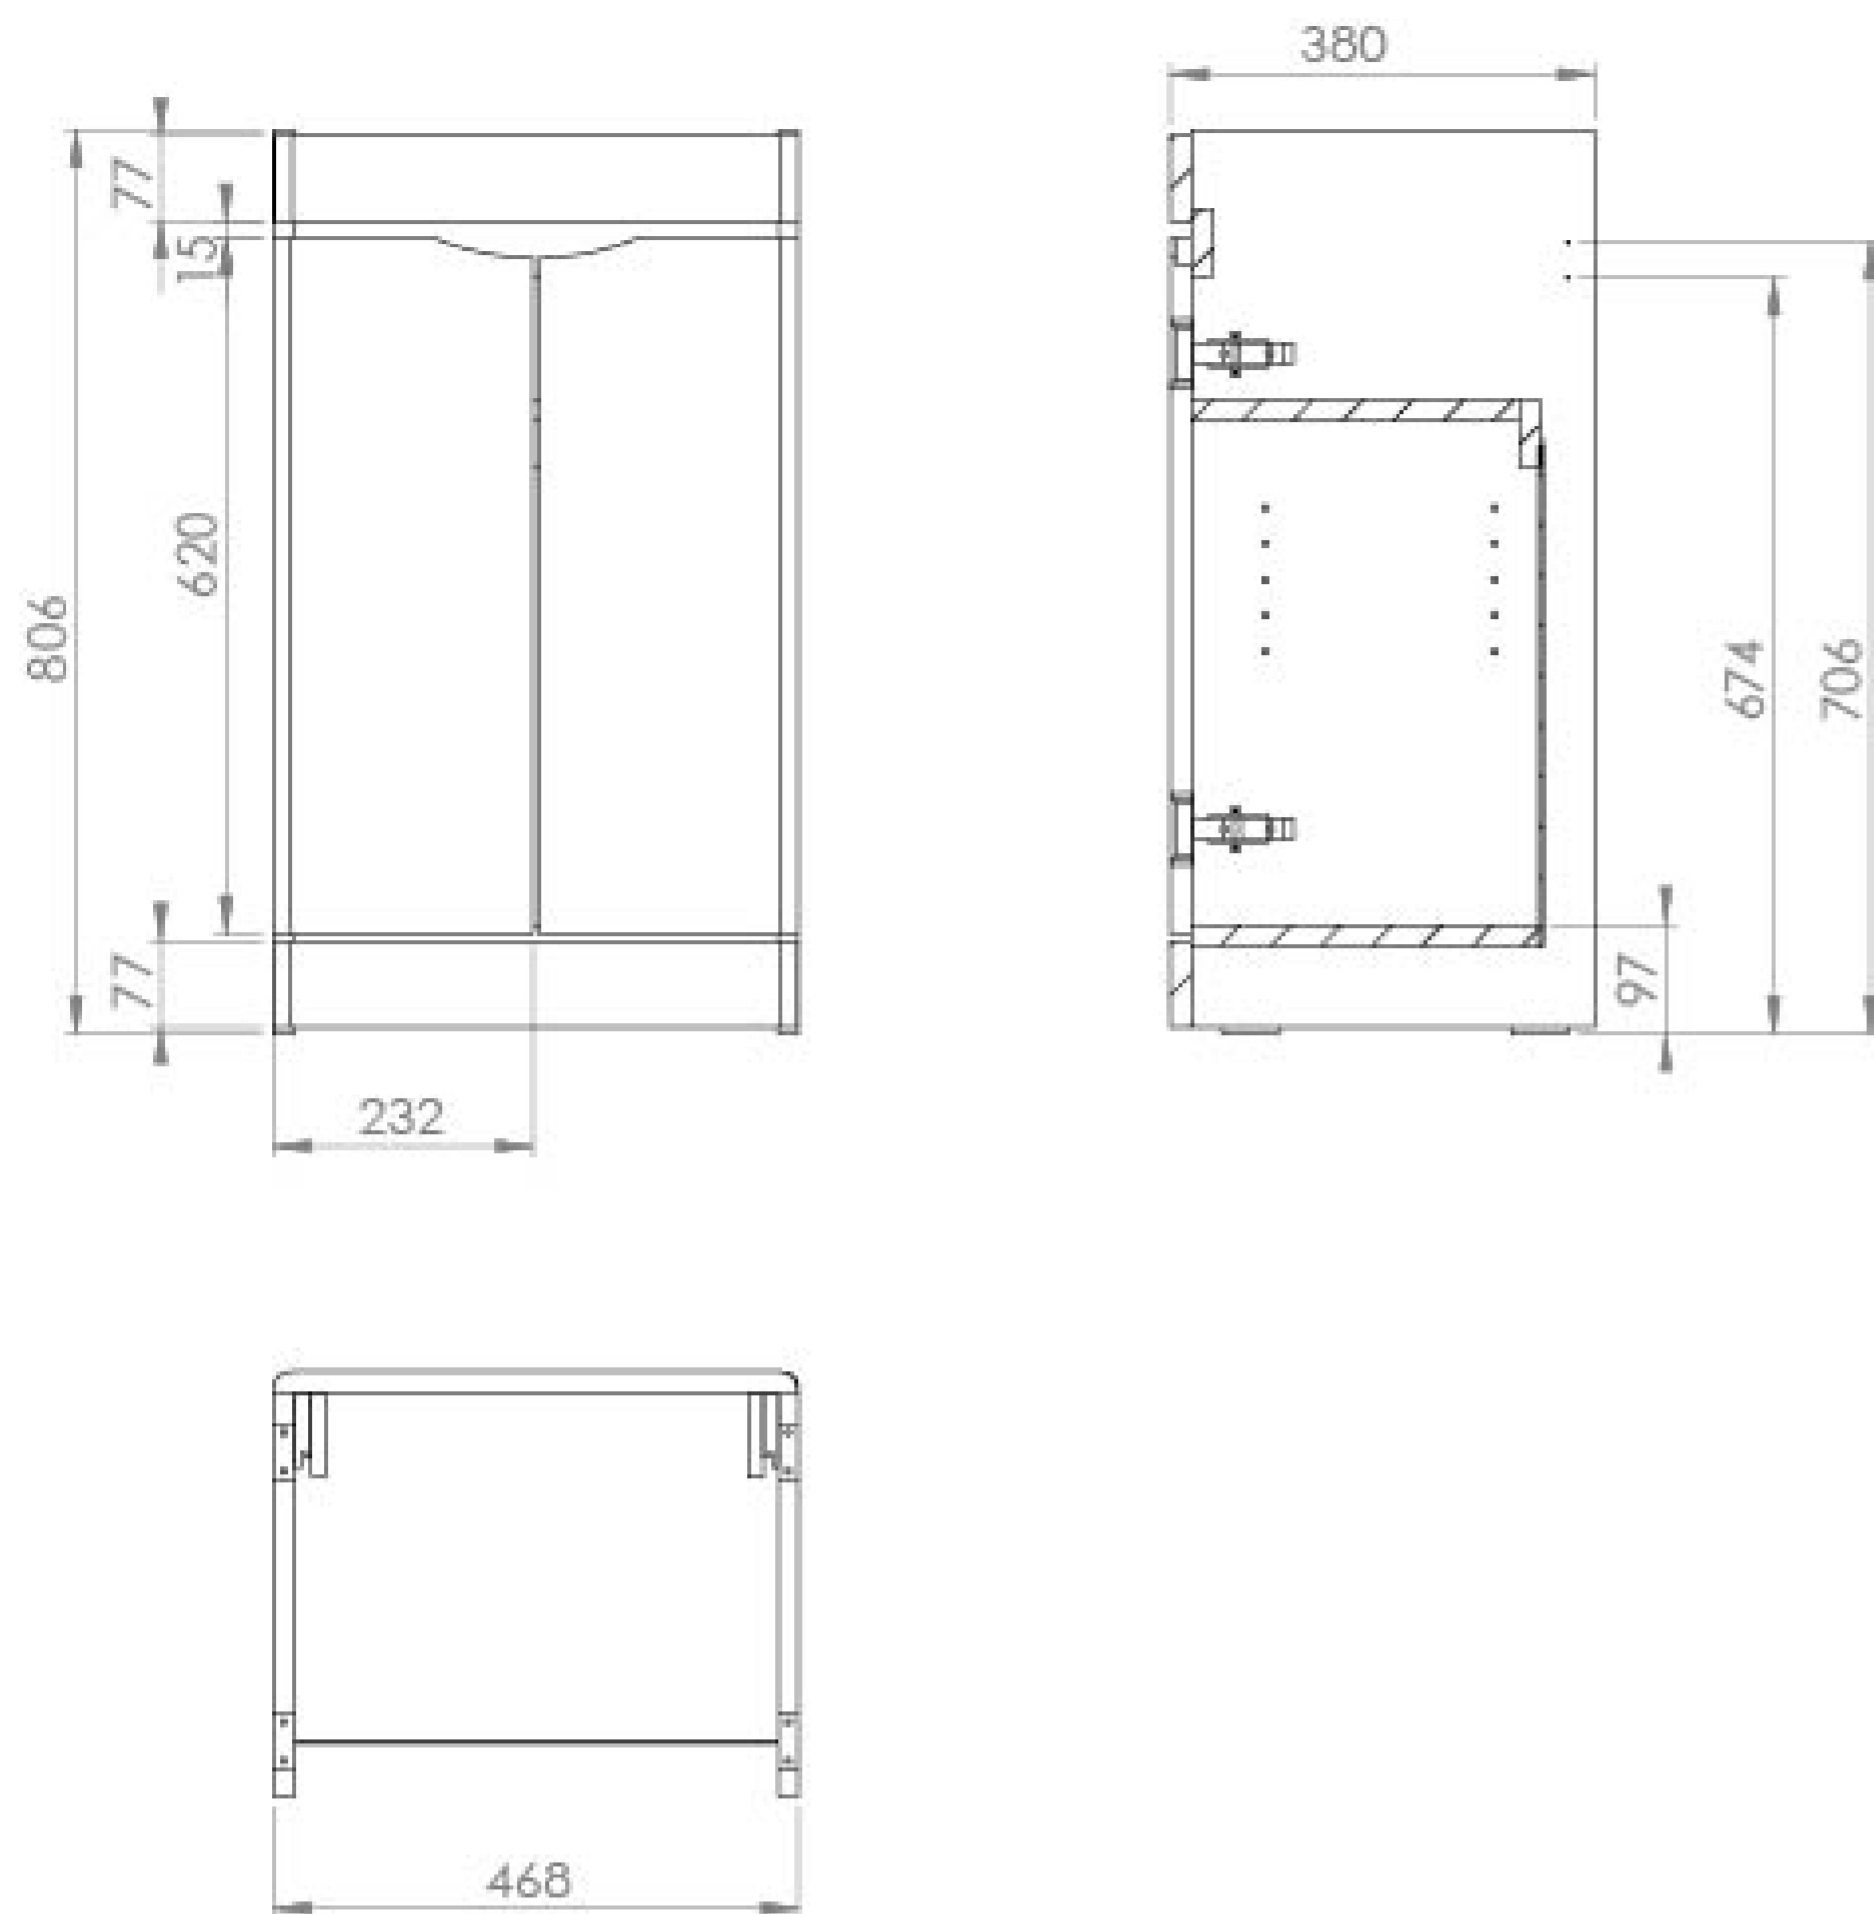

TECHNICAL DRAWING

Saneux reserves the right to alter the specifications and product range without prior notice. Dimensions are given as a guide only. Dimensions should not be used for surrounding furniture, fixtures and fittings until the product is on site.

<https://saneux.com/products/indigo-50cm-2-door-floor-standing-unit-dove-grey>