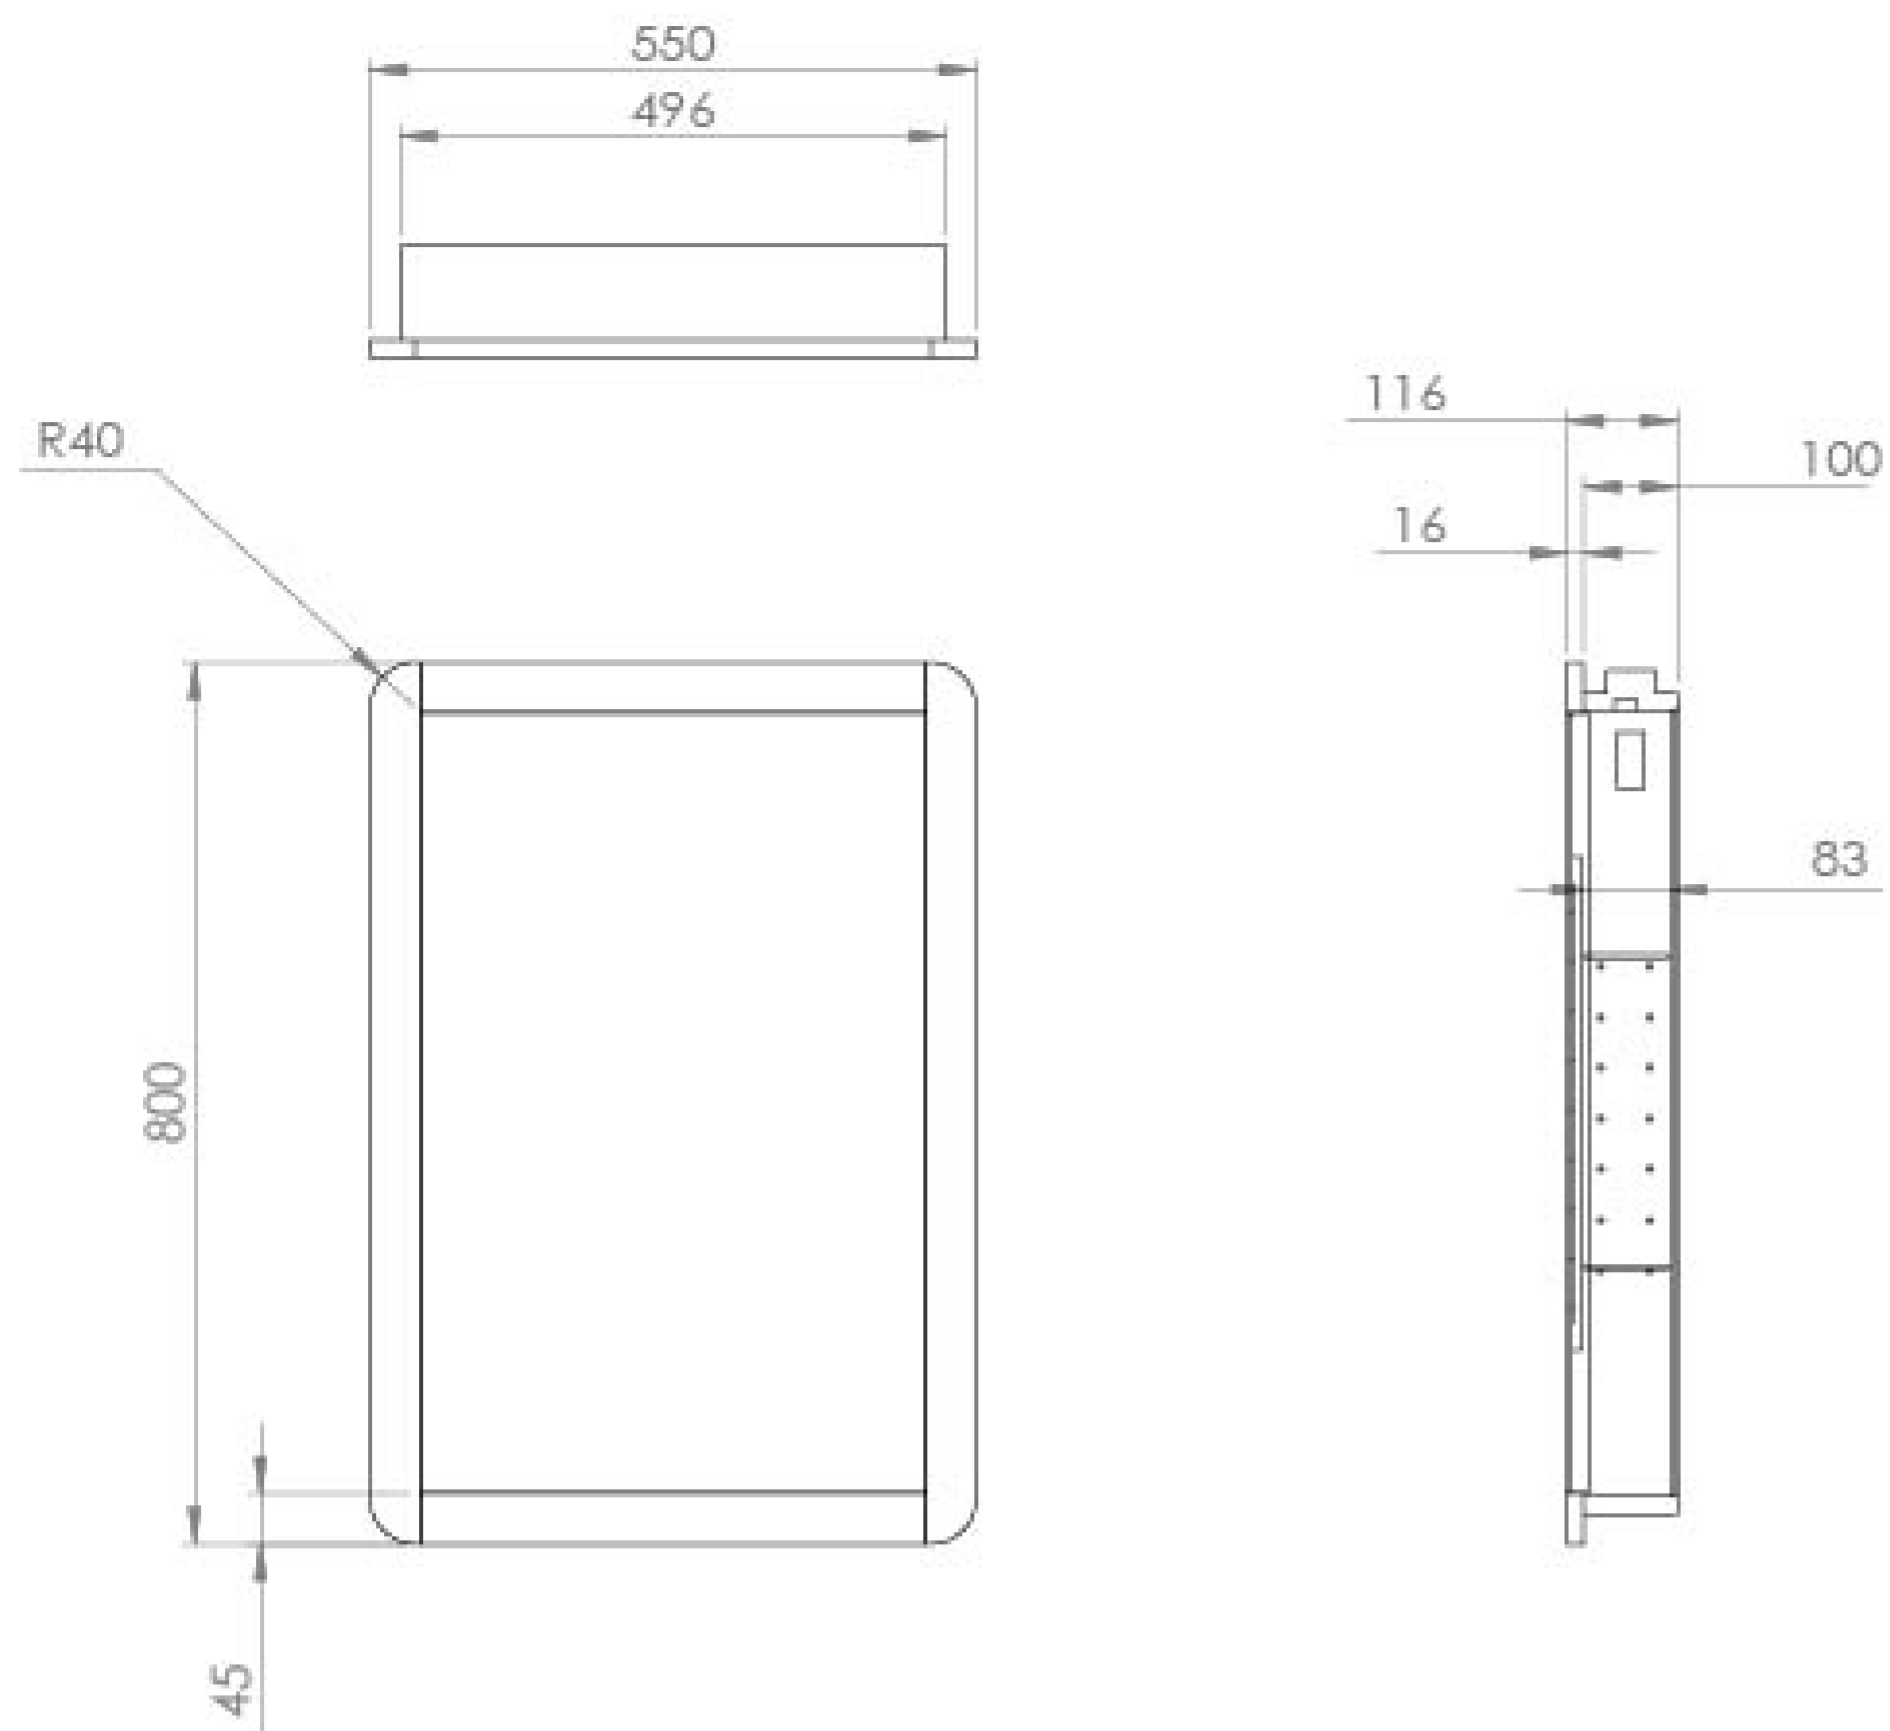

HYDE 55CM 1 DOOR RECESSED ELECTRIC MIRROR CABINET (LH) - MATTE ANTHRACITE

Product Code: HY055ECL.MA

PRODUCT INFORMATION

Finish:	Matte Anthracite
Height:	800mm
Width:	550mm
Depth:	101mm
Material	MFC
Weight	16kg
Light Temp (K)	4500K
Switch	Proximity sensor
IP Rating	IP44
Shaver Socket	UK Two-Pin
Orientation	Portrait
Opening	Left hand
Shelf Quantity	2x adjustable black glass shelves
Demister Pad	Yes
Guarantee	5 years

DESCRIPTION

As the name suggests, the HYDE collection features short projection basins and vanity units with a contemporary design, perfect for small and compact spaces.

The main feature of this HYDE electric mirror cabinet is how it can neatly recess into the wall which is a great feature for bathrooms that are compact as it allows every inch of space to be saved. It provides plenty of storage with the adjustable smoked glass shelves, it has a shaver socket to charge your razors and electric toothbrushes, and an integrated demister pad.

With it being 55cm wide, it can pair with our HYDE 55cm basins & vanity units, and the modern frame in the matte anthracite finish will match the vanity units.

*Left hand hinge only

TECHNICAL DRAWING

Saneux reserves the right to alter the specifications and product range without prior notice. Dimensions are given as a guide only. Dimensions should not be used for surrounding furniture, fixtures and fittings until the product is on site.