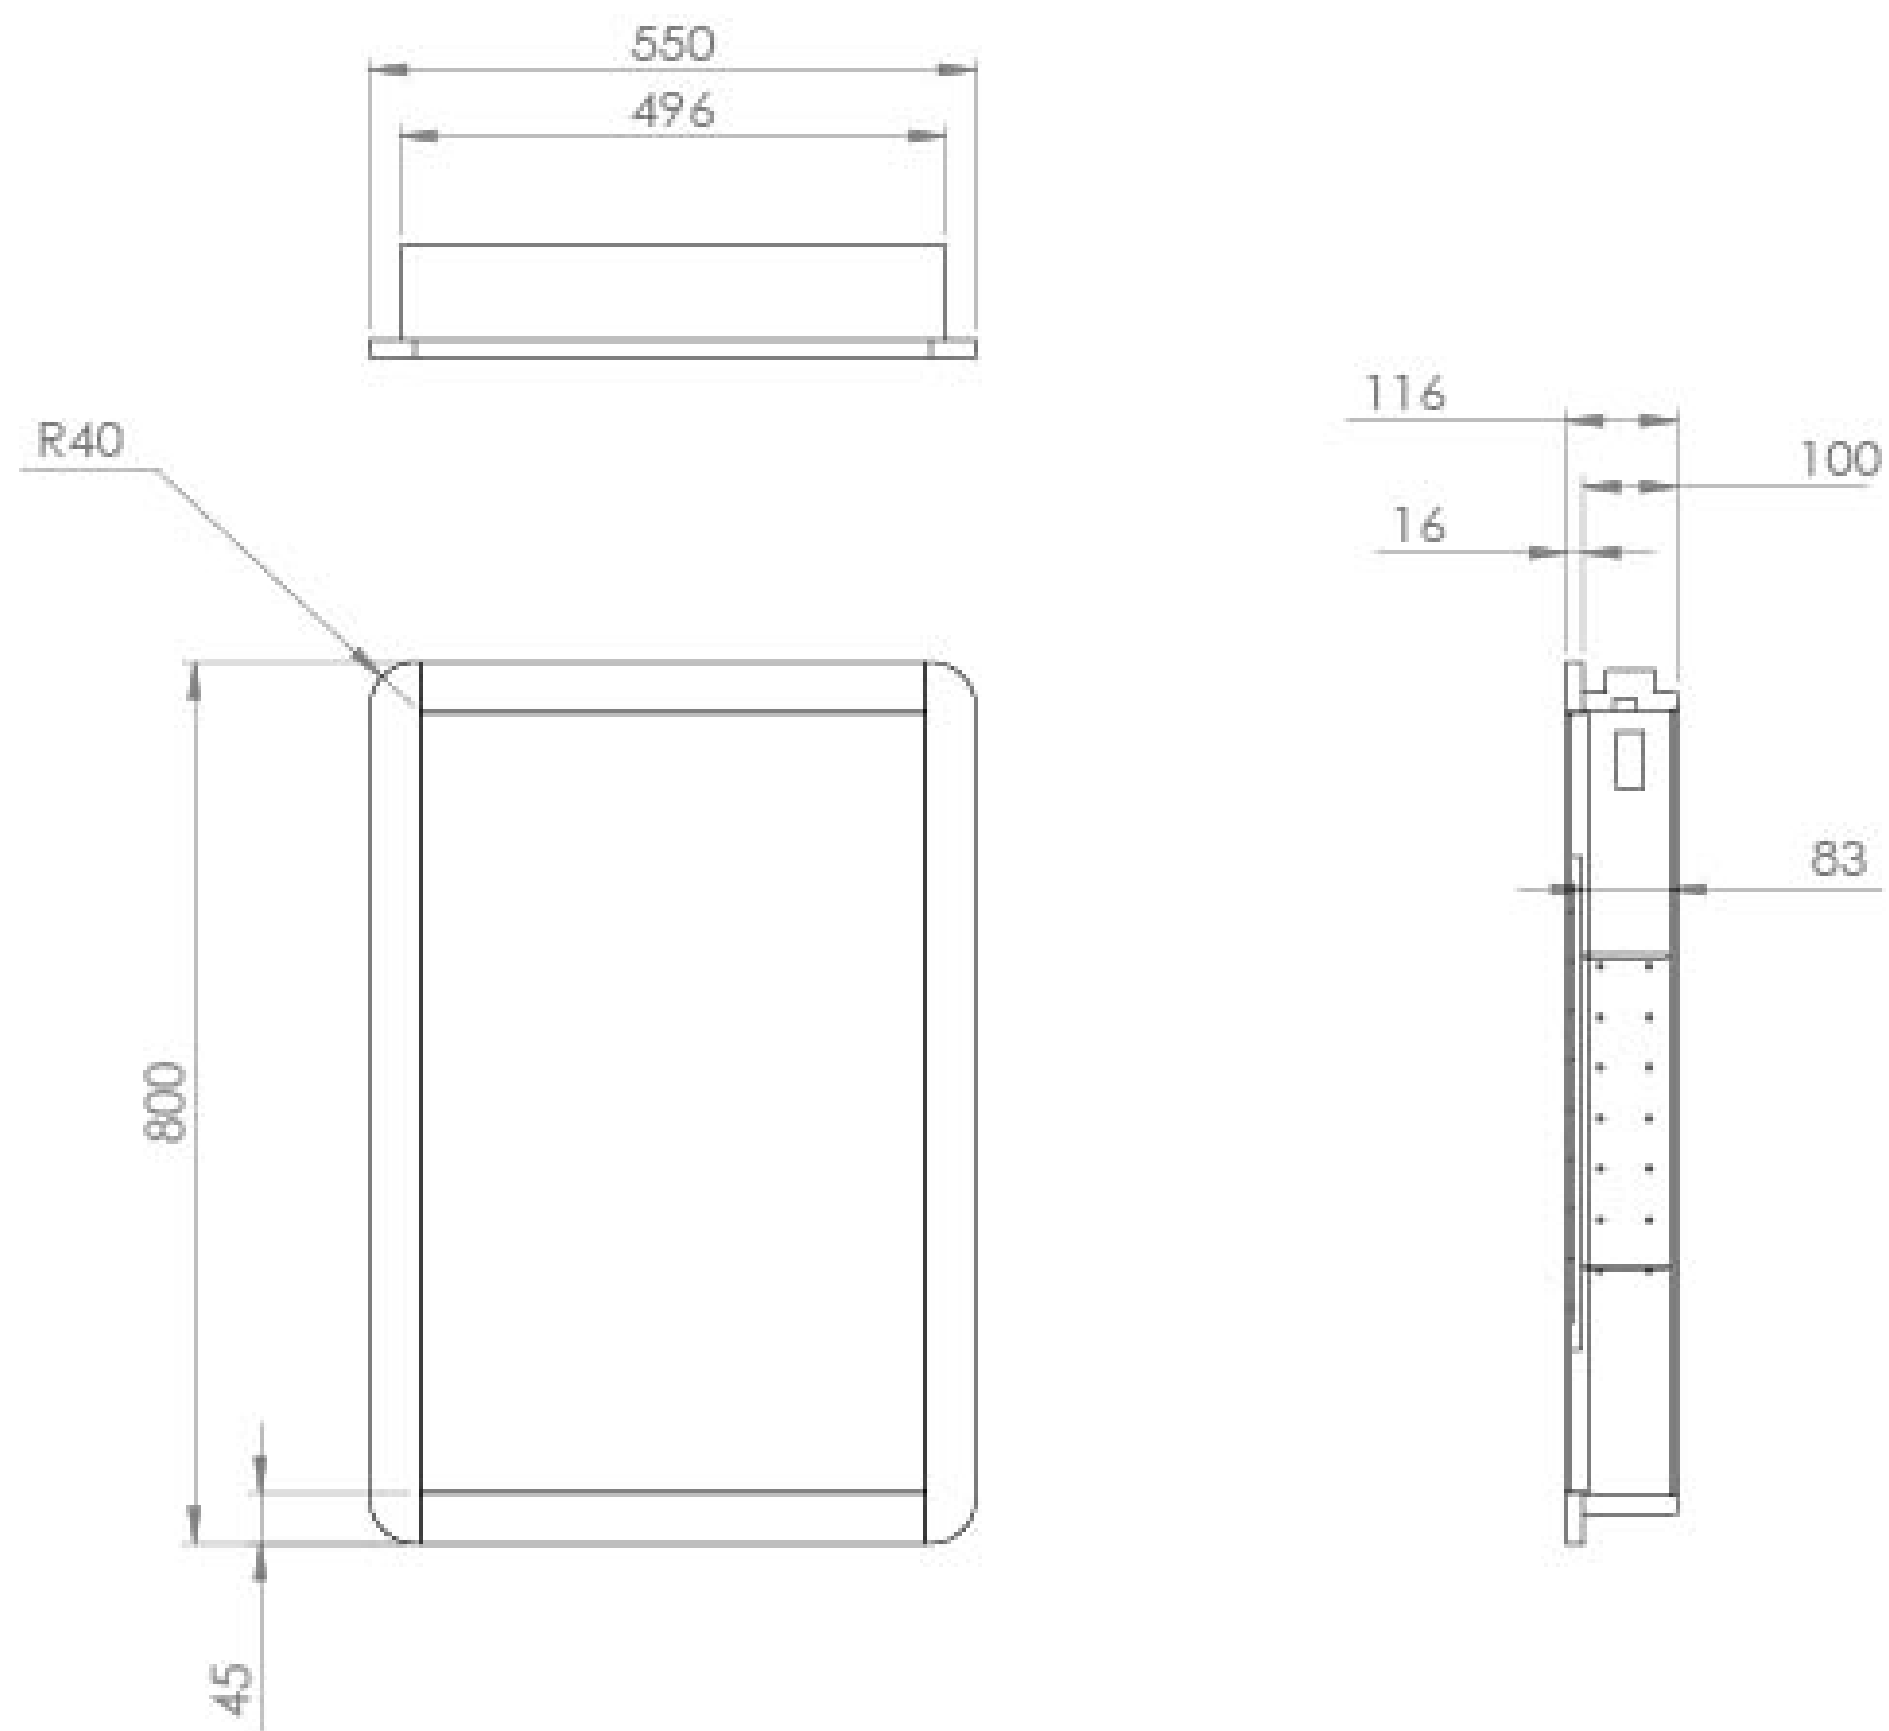

HYDE 55CM 1 DOOR RECESSED ELECTRIC MIRROR CABINET (LH) - MATTE ANTHRACITE

Product Code: HY055ECL.MA

PRODUCT INFORMATION

Finish:	Matte Anthracite
Height:	800mm
Width:	550mm
Depth:	101mm
Material	MFC
Weight	16kg
Light Temp (K)	4500K
Switch	Proximity sensor
IP Rating	IP44
Shaver Socket	UK Two-Pin
Orientation	Portrait
Opening	Left hand
Shelf Quantity	2x adjustable black glass shelves
Demister Pad	Yes
Guarantee	5 years

DESCRIPTION

As the name suggests, the HYDE collection features short projection basins and vanity units with a contemporary design, perfect for small and compact spaces.

The main feature of this HYDE electric mirror cabinet is how it can neatly recess into the wall which is a great feature for bathrooms that are compact as it allows every inch of space to be saved. It provides plenty of storage with the adjustable smoked glass shelves, it has a shaver socket to charge your razors and electric toothbrushes, and an integrated demister pad.

With it being 55cm wide, it can pair with our HYDE 55cm basins & vanity units, and the modern frame in the matte anthracite finish will match the vanity units.

*Left hand hinge only

TECHNICAL DRAWING

Saneux reserves the right to alter the specifications and product range without prior notice. Dimensions are given as a guide only. Dimensions should not be used for surrounding furniture, fixtures and fittings until the product is on site.