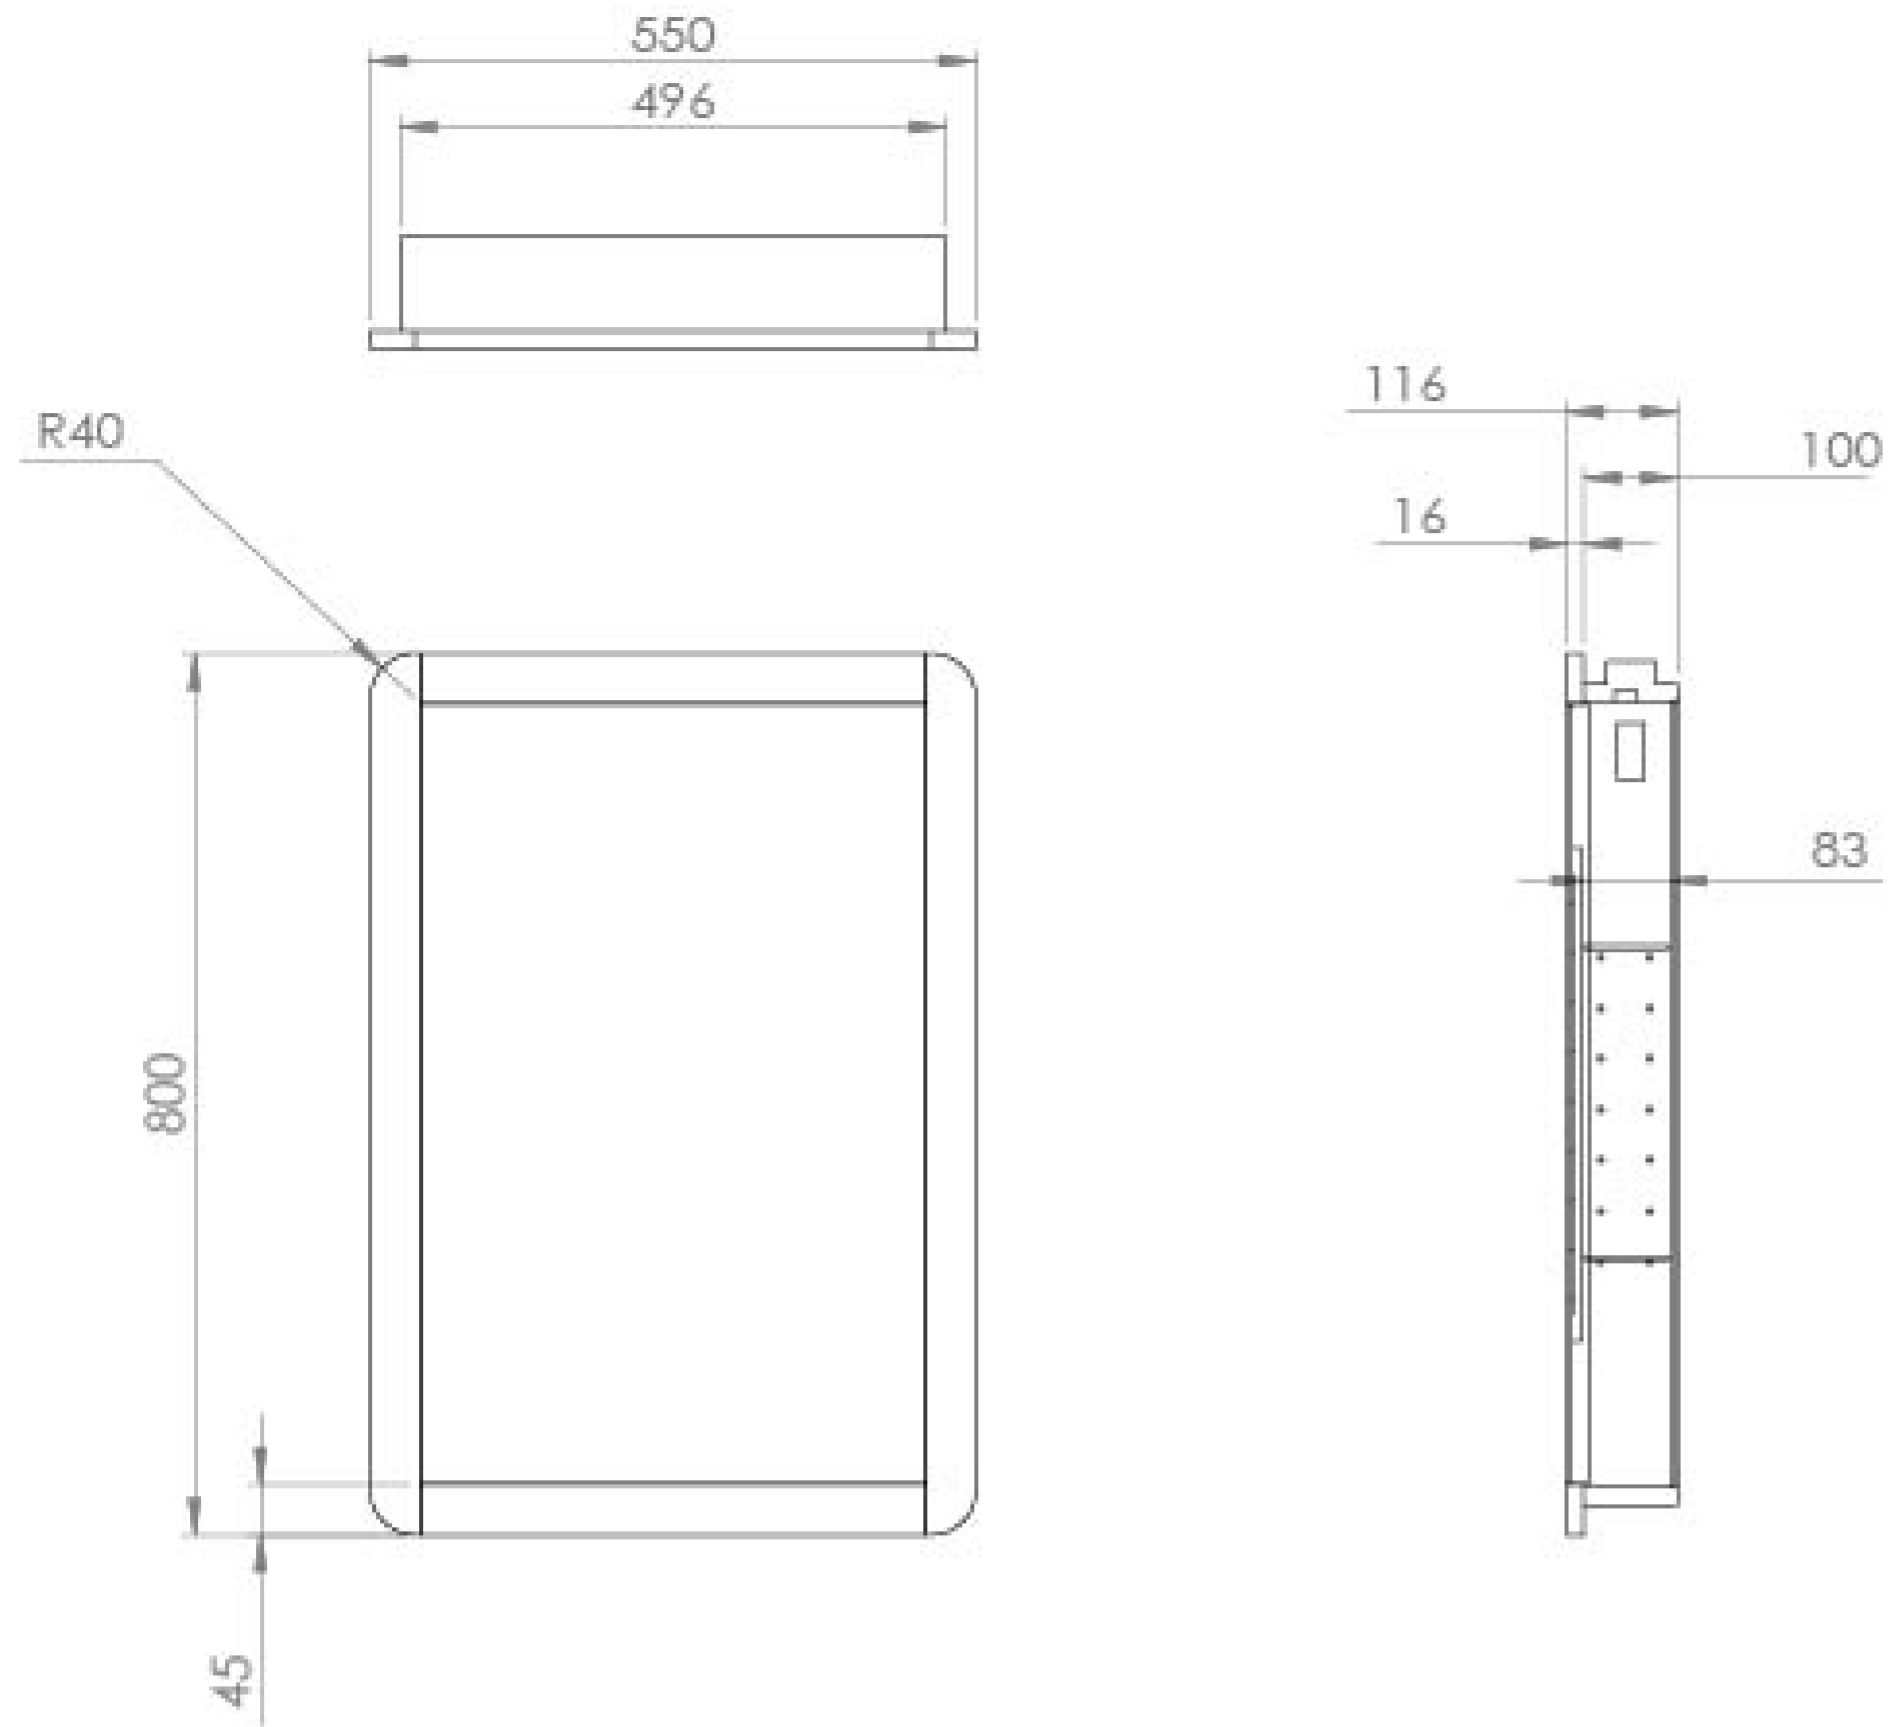

TECHNICAL DRAWING

Saneux reserves the right to alter the specifications and product range without prior notice. Dimensions are given as a guide only. Dimensions should not be used for surrounding furniture, fixtures and fittings until the product is on site.

<https://saneux.com/products/hyde-55cm-1-door-recessed-electric-mirror-cabinet-lh-matte-anthracite>