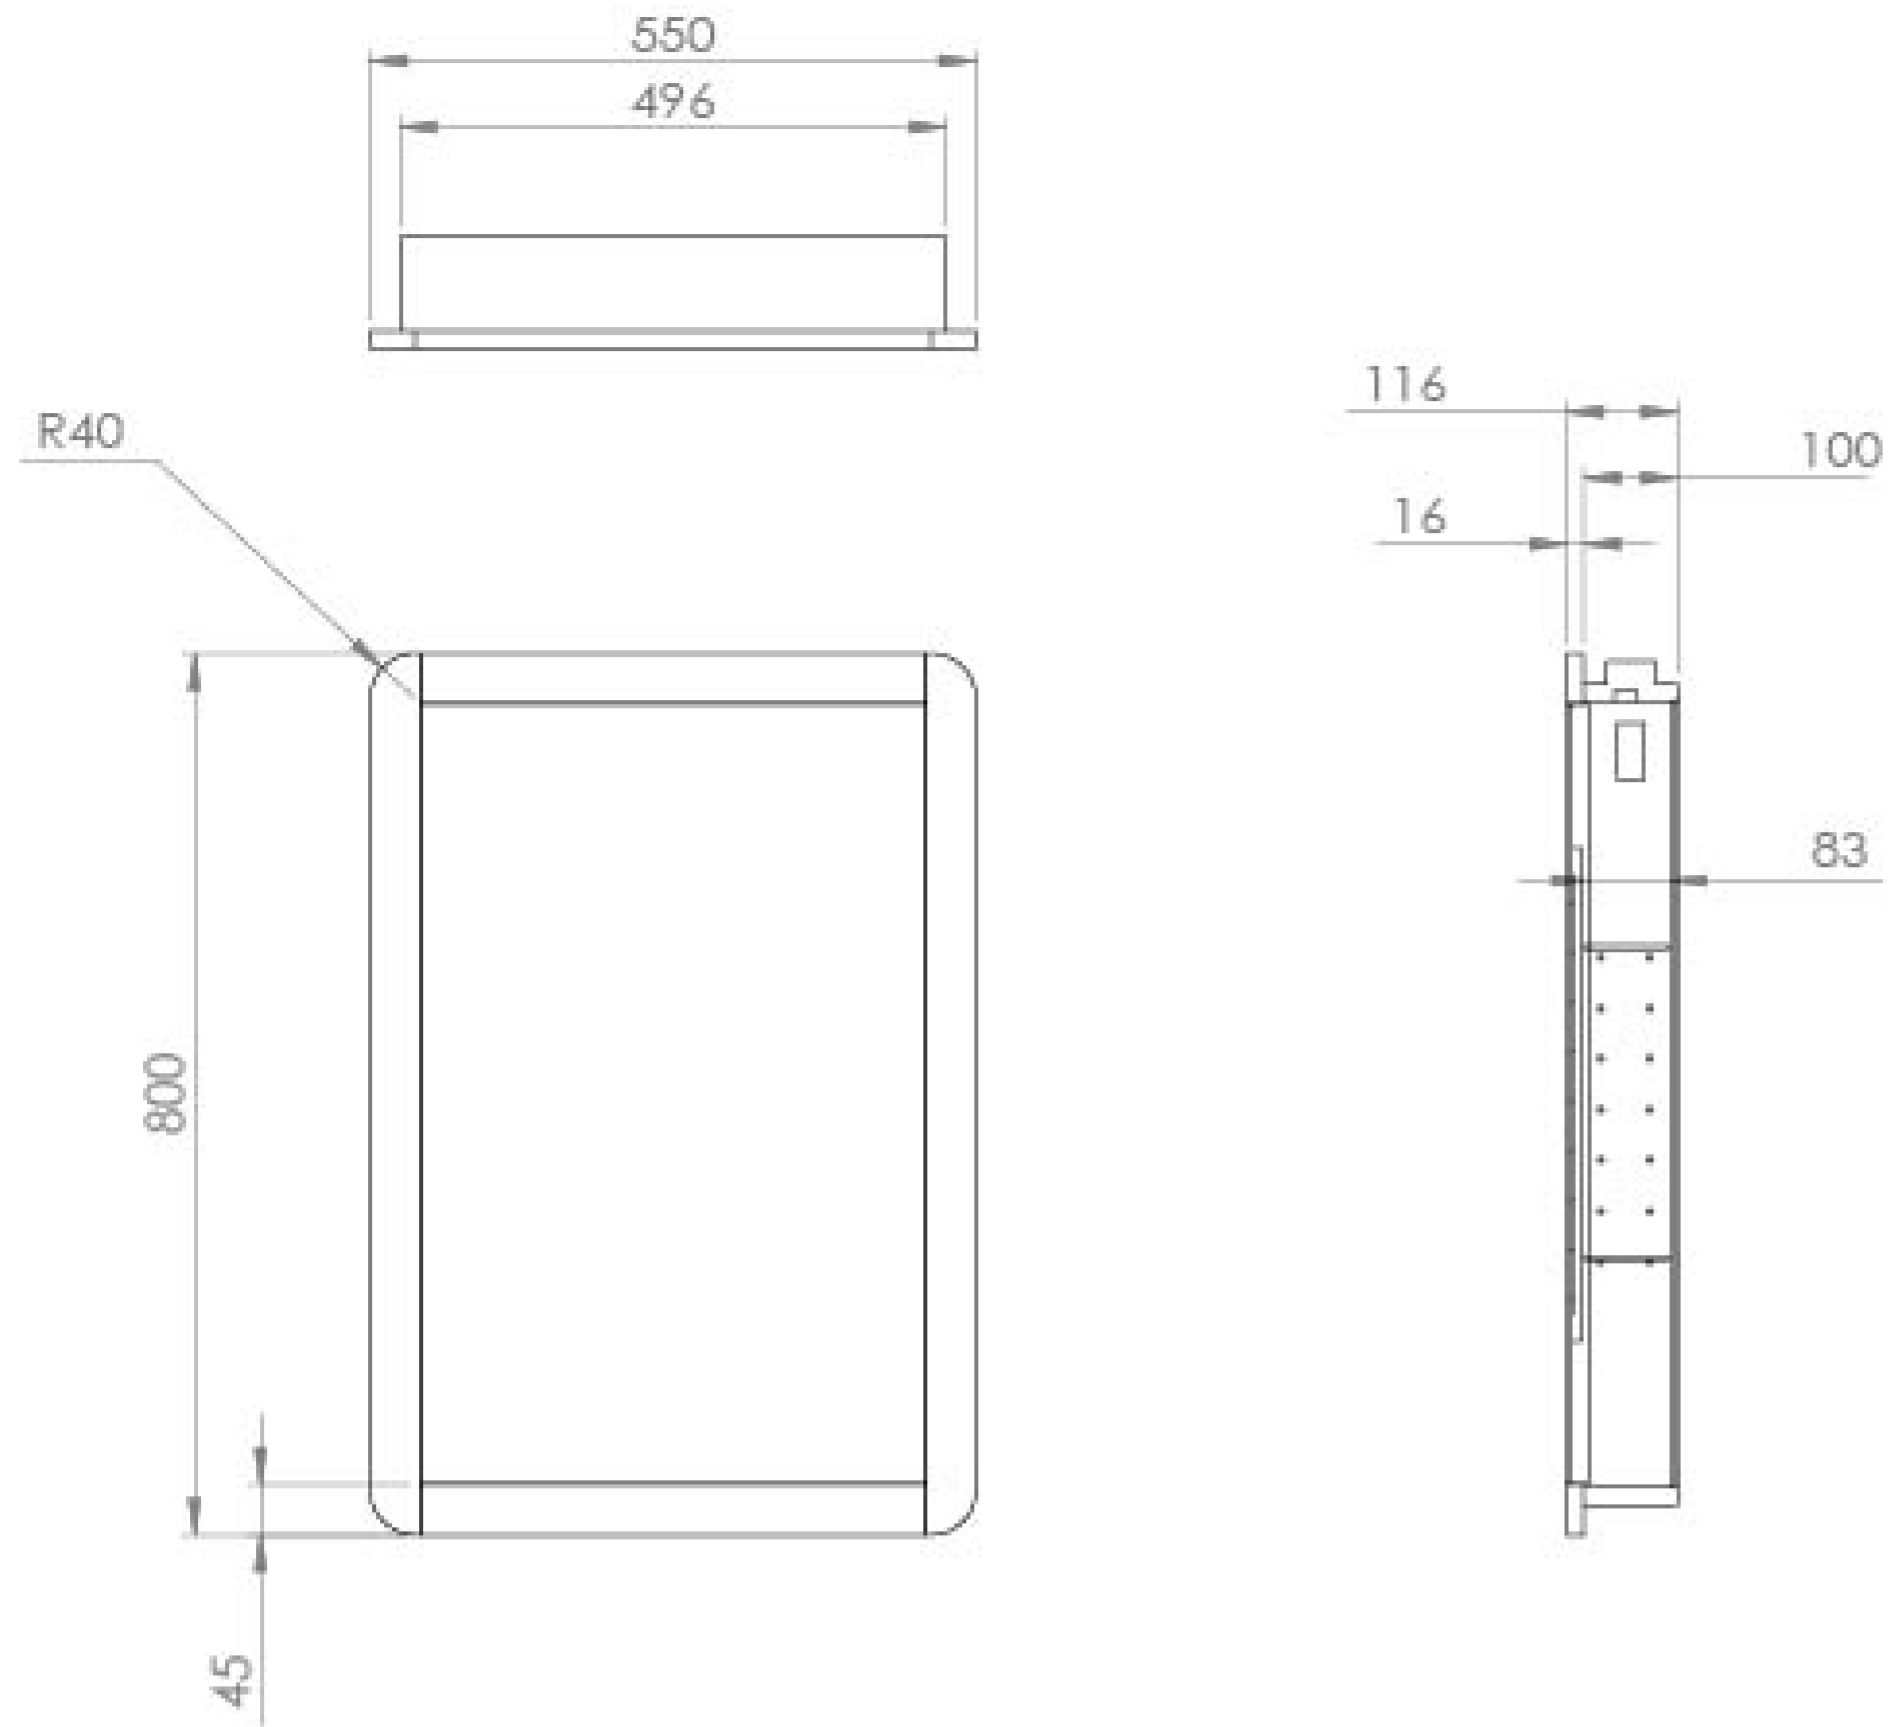

HYDE 55CM 1 DOOR RECESSED ELECTRIC MIRROR CABINET (RH) - MATTE ANTHRACITE

Product Code: HY055ECR.MA

PRODUCT INFORMATION

Finish:	Matte Anthracite
Height:	800mm
Width:	550mm
Depth:	101mm
Material	MFC
Weight	16kg
Light Temp (K)	4500K
Switch	Proximity sensor
IP Rating	IP44
Shaver Socket	UK Two-Pin
Orientation	Portrait
Opening	Right hand
Shelf Quantity	2x adjustable black glass shelves
Demister Pad	Yes
Guarantee	5 years

DESCRIPTION

As the name suggests, the HYDE collection features short projection basins and vanity units with a contemporary design, perfect for small and compact spaces.

The main feature of this HYDE electric mirror cabinet is how it can neatly recess into the wall which is a great feature for bathrooms that are compact as it allows every inch of space to be saved. It provides plenty of storage with the adjustable smoked glass shelves, it has a shaver socket to charge your razors and electric toothbrushes, and an integrated demister pad.

With it being 55cm wide, it can pair with our HYDE 55cm basins & vanity units, and the modern frame in the matte anthracite finish will match the vanity units.

*Right hand hinge only

TECHNICAL DRAWING

Saneux reserves the right to alter the specifications and product range without prior notice. Dimensions are given as a guide only. Dimensions should not be used for surrounding furniture, fixtures and fittings until the product is on site.