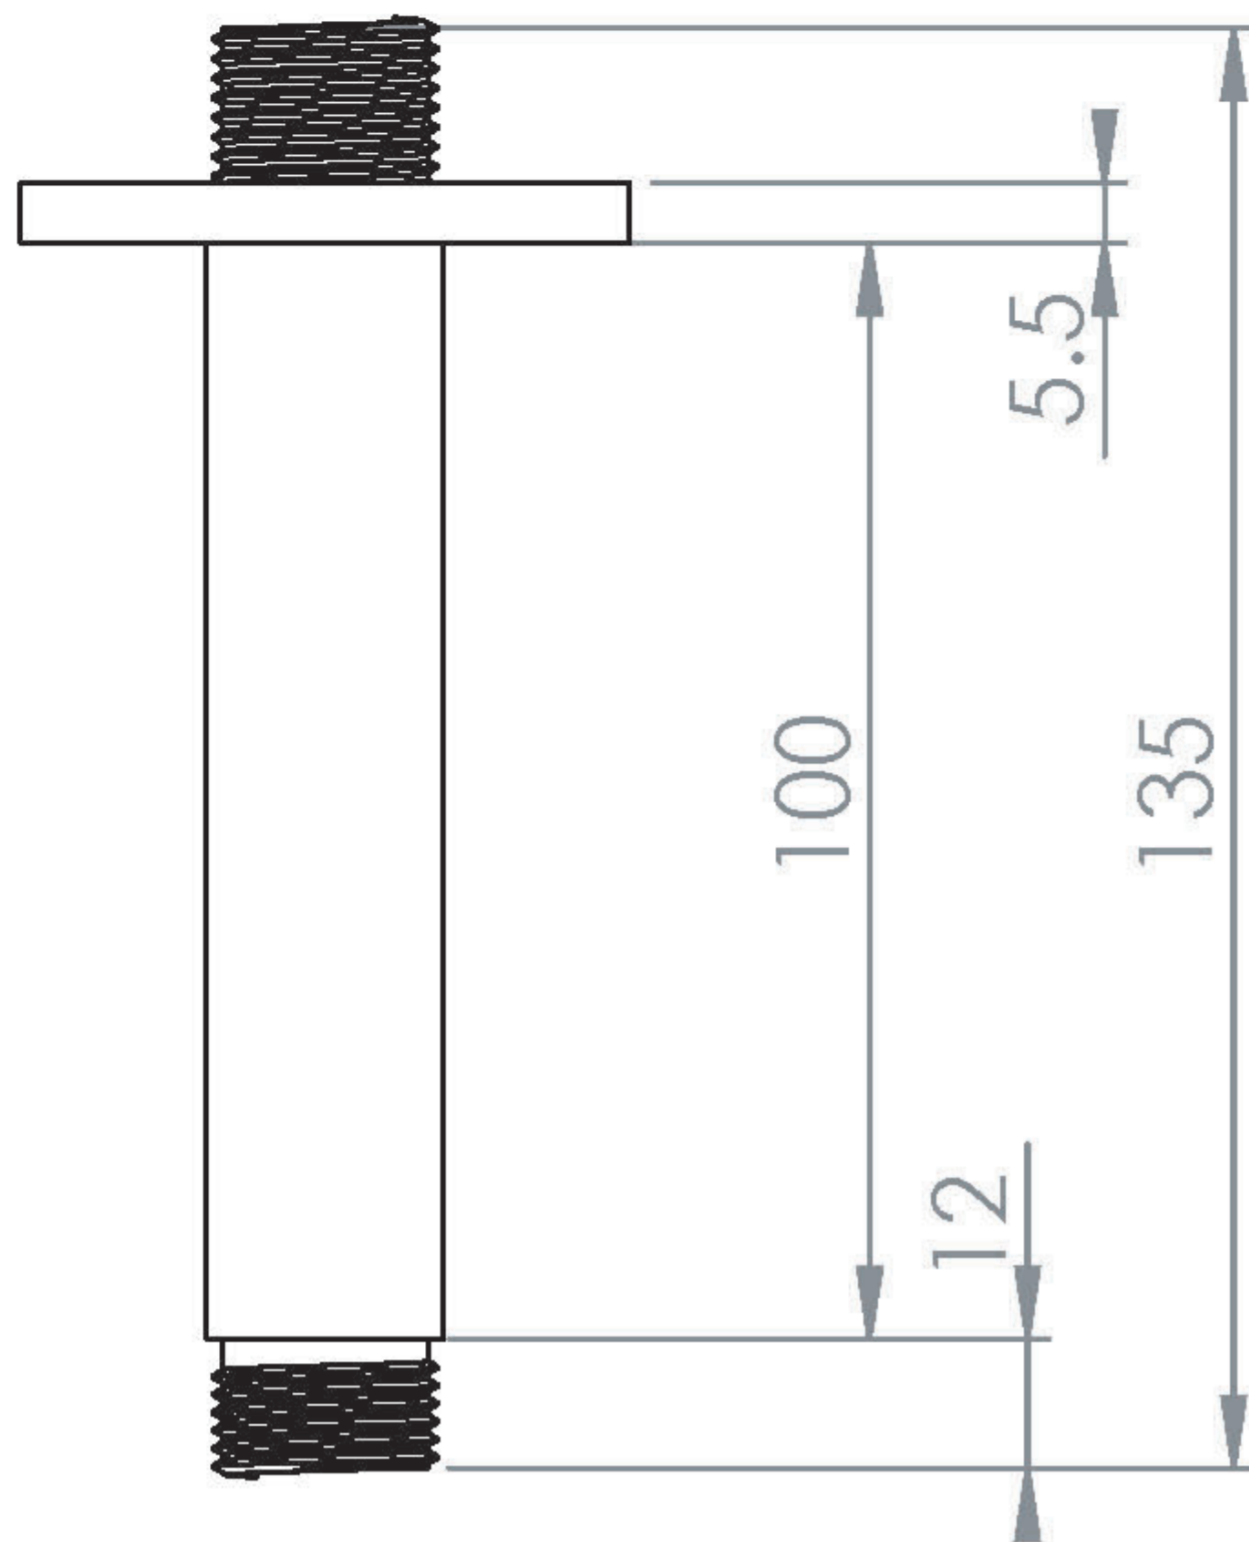

COS 100MM ROUND CEILING MOUNTED SHOWER ARM - BRUSHED BRASS

Product Code: CO237.BB

PRODUCT INFORMATION

Finish:	Brushed Brass (PVD)
Height:	105.5mm
Width:	56.6mm
Depth:	56.6mm
Material	Brass
Weight	0.2kg
Guarantee	5 years

DESCRIPTION

The COS collection was designed to create brassware that was both modern and classic to suit any style of bathroom.

The COS ceiling mounted shower arm in brushed brass is only 100mm tall, making it perfect for bathrooms with low ceilings that want a clean minimalist look. It can work with all our shower heads and instantly creates a luxurious rainfall style shower experience.

The brushed brass finish is in fact a PVD coating, which will help to make the brassware look flawless for years to come.

Saneux reserves the right to alter the specifications and product range without prior notice. Dimensions are given as a guide only. Dimensions should not be used for surrounding furniture, fixtures and fittings until the product is on site.