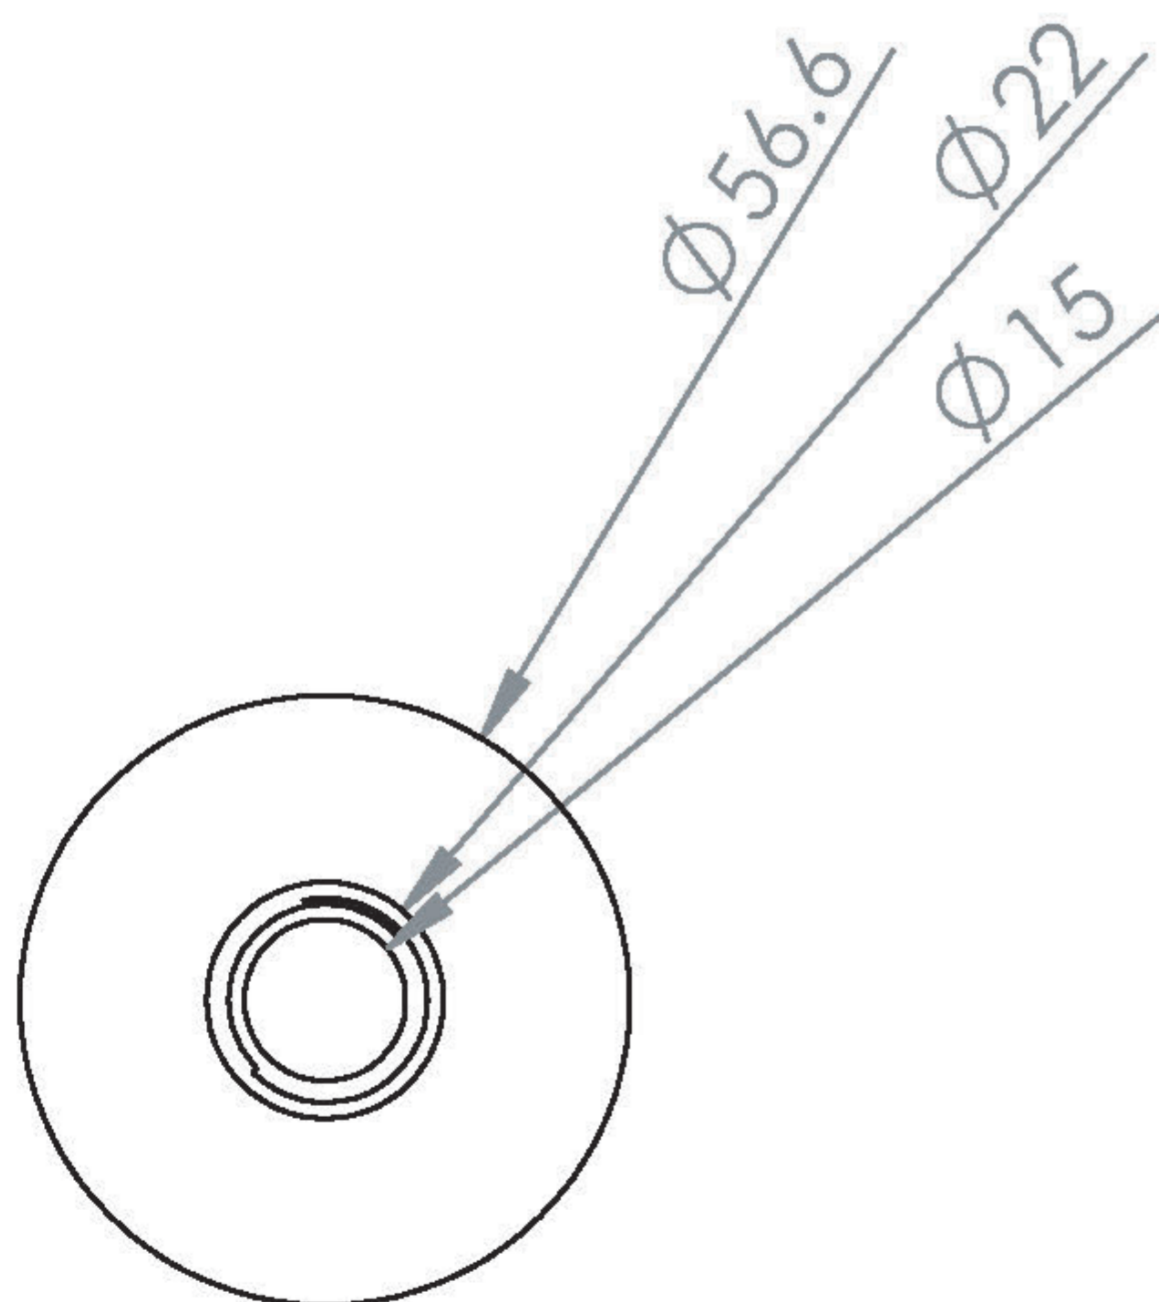

Saneux reserves the right to alter the specifications and product range without prior notice. Dimensions are given as a guide only. Dimensions should not be used for surrounding furniture, fixtures and fittings until the product is on site.