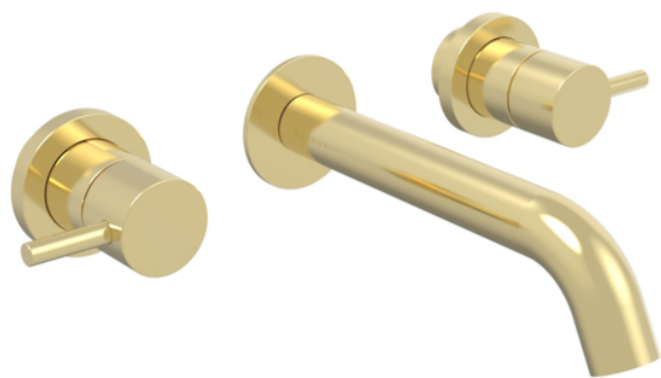

COS 3 PIECE WALL MOUNTED BASIN MIXER – BRUSHED BRASS

Product Code: CO207.BB

PRODUCT INFORMATION

Width:	298mm
Finish:	Brushed Brass (PVD)
Height:	27.5mm
Depth:	191mm
Material:	Brass
Product Type:	3 Piece Basin Mixer Tap, Wall Mounted Basin Mixer Tap
Guarantee	5 years
Weight	3kg
Waste	Not included, purchase separately
Spout Projection (mm)	191mm
Other Features	Pair with a 0 tap hole or countertop basin
Material	Brass

DESCRIPTION

The COS collection was designed to create brassware that was both modern and classic to suit any style of bathroom.

This COS 3 piece wall mounted basin mixer in brushed brass is a great option and will perfectly match any of our ceramic and furniture ranges.

<https://saneux.com/products/cos-3-piece-wall-mounted-basin-mixer-brushed-brass>