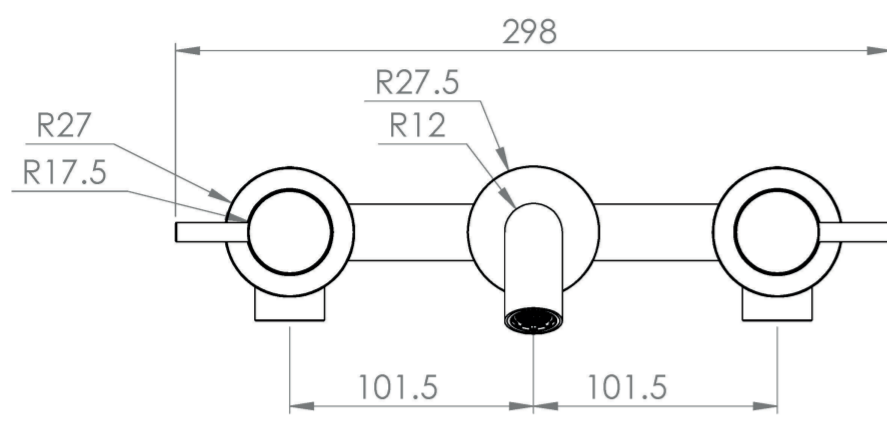

TECHNICAL DRAWING

FLOW RATE

- 0.2 Bar - Flowrate: 3.6 l/min
- 0.3 Bar - Flowrate: 4.1 l/min
- 0.4 Bar - Flowrate: 4.8 l/min
- 0.5 Bar - Flowrate: 5.3 l/min
- 1 Bar - Flowrate: 7.5 l/min
- 2 Bar - Flowrate: 10.7 l/min
- 3 Bar - Flowrate: 13.2 l/min
- 4 Bar - Flowrate: 15.4 l/min
- 5 Bar - Flowrate: 17.3 l/min

Saneux reserves the right to alter the specifications and product range without prior notice. Dimensions are given as a guide only. Dimensions should not be used for surrounding furniture, fixtures and fittings until the product is on site.

<https://saneux.com/products/cos-3-piece-wall-mounted-basin-mixer-brushed-brass>