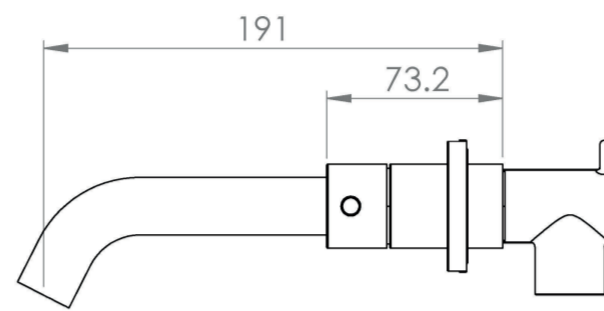

COS 3 PIECE WALL MOUNTED BASIN MIXER – BRUSHED BRASS

Product Code: CO207.BB

PRODUCT INFORMATION

Width:	298mm
Finish:	Brushed Brass (PVD)
Height:	27.5mm
Depth:	191mm
Material:	Brass
Product Type:	3 Piece Basin Mixer Tap, Wall Mounted Basin Mixer Tap
Guarantee	5 years
Weight	3kg
Waste	Not included, purchase separately
Spout Projection (mm)	191mm
Other Features	Pair with a 0 tap hole or countertop basin
Material	Brass

DESCRIPTION

The COS collection was designed to create brassware that was both modern and classic to suit any style of bathroom.

This COS 3 piece wall mounted basin mixer in brushed brass is a great option and will perfectly match any of our ceramic and furniture ranges.

Waste to be purchased separately.

TECHNICAL DRAWING

FLOW RATE

- 0.2 Bar - Flowrate: 3.6 l/min
- 0.3 Bar - Flowrate: 4.1 l/min
- 0.4 Bar - Flowrate: 4.8 l/min
- 0.5 Bar - Flowrate: 5.3 l/min
- 1 Bar - Flowrate: 7.5 l/min
- 2 Bar - Flowrate: 10.7 l/min
- 3 Bar - Flowrate: 13.2 l/min
- 4 Bar - Flowrate: 15.4 l/min
- 5 Bar - Flowrate: 17.3 l/min