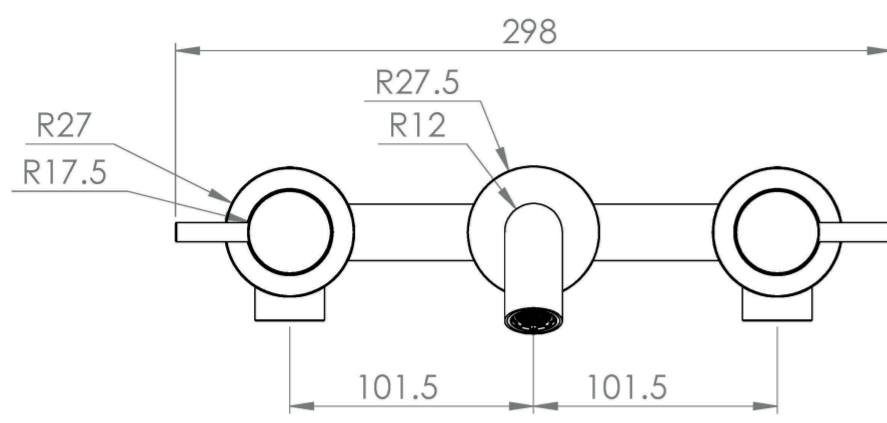

COS 3 PIECE WALL MOUNTED BASIN MIXER – BRUSHED BRASS

Product Code: CO207.BB

PRODUCT INFORMATION

Width:	298mm
Finish:	Brushed Brass (PVD)
Height:	27.5mm
Depth:	191mm
Material:	Brass
Product Type:	3 Piece Basin Mixer Tap, Wall Mounted Basin Mixer Tap
Guarantee	5 years
Weight	3kg
Waste	Not included, purchase separately
Spout Projection (mm)	191mm
Other Features	Pair with a 0 tap hole or countertop basin
Material	Brass

DESCRIPTION

The COS collection was designed to create brassware that was both modern and classic to suit any style of bathroom.

This COS 3 piece wall mounted basin mixer in brushed brass is a great option and will perfectly match any of our ceramic and furniture ranges.

Waste to be purchased separately.

TECHNICAL DRAWING

FLOW RATE

- 0.2 Bar - Flowrate: 3.6 l/min
- 0.3 Bar - Flowrate: 4.1 l/min
- 0.4 Bar - Flowrate: 4.8 l/min
- 0.5 Bar - Flowrate: 5.3 l/min
- 1 Bar - Flowrate: 7.5 l/min
- 2 Bar - Flowrate: 10.7 l/min
- 3 Bar - Flowrate: 13.2 l/min
- 4 Bar - Flowrate: 15.4 l/min
- 5 Bar - Flowrate: 17.3 l/min