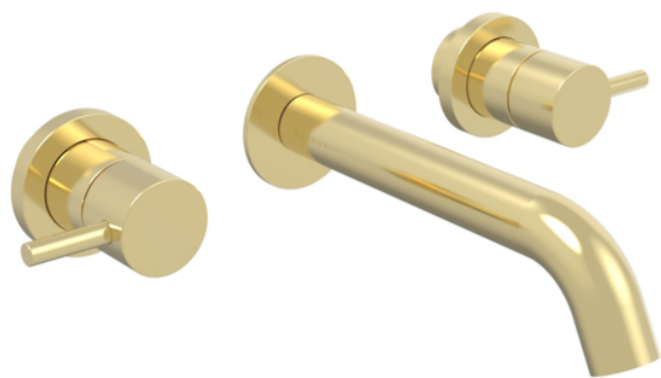

COS 3 PIECE WALL MOUNTED BASIN MIXER - BRUSHED BRASS

Product Code: CO207.BB

PRODUCT INFORMATION

Width:	298mm
Finish:	Brushed Brass (PVD)
Height:	27.5mm
Depth:	191mm
Material:	Brass
Product Type:	3 Piece Basin Mixer Tap, Wall Mounted Basin Mixer Tap
Guarantee	5 years
Weight	3kg
Waste	Not included, purchase separately
Spout Projection (mm)	191mm
Other Features	Pair with a 0 tap hole or countertop basin
Material	Brass

DESCRIPTION

The COS collection was designed to create brassware that was both modern and classic to suit any style of bathroom.

This COS 3 piece wall mounted basin mixer in brushed brass is a great option and will perfectly match any of our ceramic and furniture ranges.

<https://saneux.com/products/cos-3-piece-wall-mounted-basin-mixer-brushed-brass>