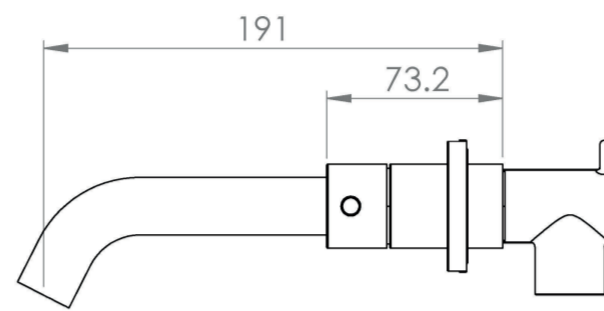

COS 3 PIECE WALL MOUNTED BASIN MIXER - BRUSHED BRASS

Product Code: CO207.BB

PRODUCT INFORMATION

Width:	298mm
Finish:	Brushed Brass (PVD)
Height:	27.5mm
Depth:	191mm
Material:	Brass
Product Type:	3 Piece Basin Mixer Tap, Wall Mounted Basin Mixer Tap
Guarantee	5 years
Weight	3kg
Waste	Not included, purchase separately
Spout Projection (mm)	191mm
Other Features	Pair with a 0 tap hole or countertop basin
Material	Brass

DESCRIPTION

The COS collection was designed to create brassware that was both modern and classic to suit any style of bathroom.

This COS 3 piece wall mounted basin mixer in brushed brass is a great option and will perfectly match any of our ceramic and furniture ranges.

Waste to be purchased separately.

TECHNICAL DRAWING

FLOW RATE

- 0.2 Bar - Flowrate: 3.6 l/min
- 0.3 Bar - Flowrate: 4.1 l/min
- 0.4 Bar - Flowrate: 4.8 l/min
- 0.5 Bar - Flowrate: 5.3 l/min
- 1 Bar - Flowrate: 7.5 l/min
- 2 Bar - Flowrate: 10.7 l/min
- 3 Bar - Flowrate: 13.2 l/min
- 4 Bar - Flowrate: 15.4 l/min
- 5 Bar - Flowrate: 17.3 l/min