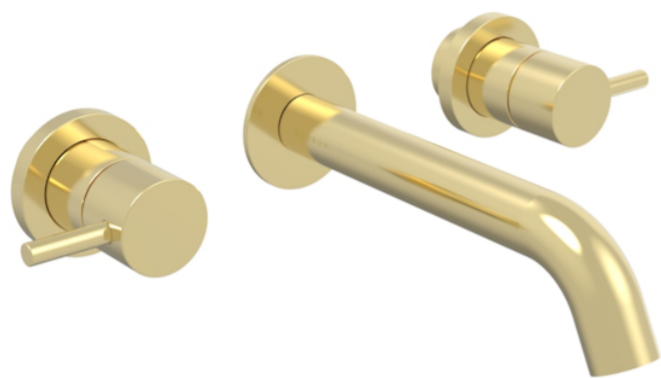

## COS 3 PIECE WALL MOUNTED BASIN MIXER - BRUSHED BRASS

**Product Code:** CO207.BB

### PRODUCT INFORMATION

|                              |   |
|------------------------------|---|
| <b>Width:</b>                | 298mm   |
| <b>Finish:</b>               | Brushed Brass (PVD)                                   |
| <b>Height:</b>               | 27.5mm  |
| <b>Depth:</b>                | 191mm   |
| <b>Material:</b>             | Brass   |
| <b>Product Type:</b>         | 3 Piece Basin Mixer Tap, Wall Mounted Basin Mixer Tap |
| <b>Guarantee</b>             | 5 years   |
| <b>Weight</b>                | 3kg   |
| <b>Waste</b>                 | Not included, purchase separately                     |
| <b>Spout Projection (mm)</b> | 191mm   |
| <b>Other Features</b>        | Pair with a 0 tap hole or countertop basin            |
| <b>Material</b>              | Brass   |

### DESCRIPTION

The COS collection was designed to create brassware that was both modern and classic to suit any style of bathroom.

This COS 3 piece wall mounted basin mixer in brushed brass is a great option and will perfectly match any of our ceramic and furniture ranges.