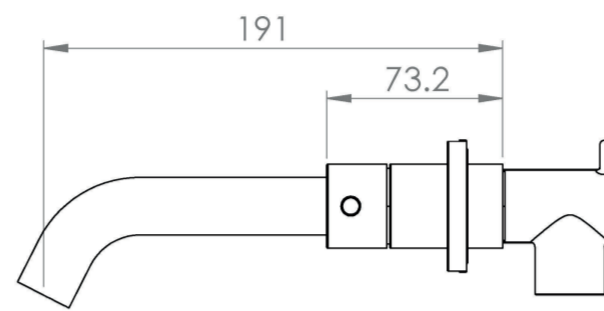

TECHNICAL DRAWING

FLOW RATE

- 0.2 Bar - Flowrate: 3.6 l/min
- 0.3 Bar - Flowrate: 4.1 l/min
- 0.4 Bar - Flowrate: 4.8 l/min
- 0.5 Bar - Flowrate: 5.3 l/min
- 1 Bar - Flowrate: 7.5 l/min
- 2 Bar - Flowrate: 10.7 l/min
- 3 Bar - Flowrate: 13.2 l/min
- 4 Bar - Flowrate: 15.4 l/min
- 5 Bar - Flowrate: 17.3 l/min

Saneux reserves the right to alter the specifications and product range without prior notice. Dimensions are given as a guide only. Dimensions should not be used for surrounding furniture, fixtures and fittings until the product is on site.

<https://saneux.com/products/cos-3-piece-wall-mounted-basin-mixer-brushed-brass>