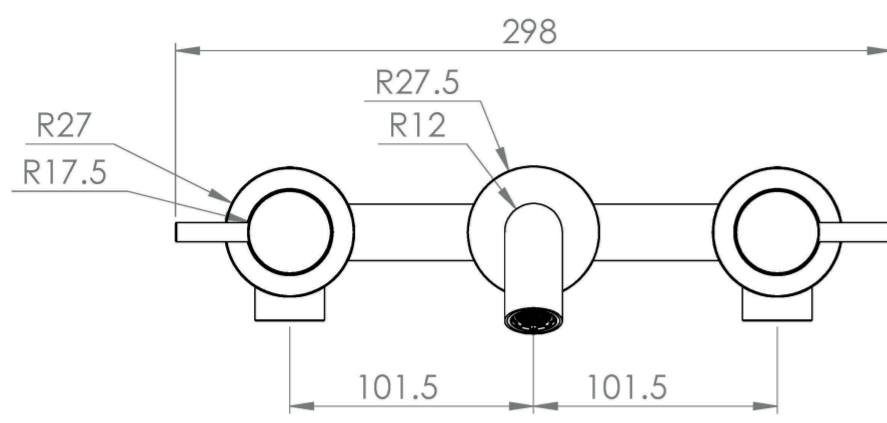

COS 3 PIECE WALL MOUNTED BASIN MIXER - BRUSHED BRASS

Product Code: CO207.BB

PRODUCT INFORMATION

Width:	298mm
Finish:	Brushed Brass (PVD)
Height:	27.5mm
Depth:	191mm
Material:	Brass
Product Type:	3 Piece Basin Mixer Tap, Wall Mounted Basin Mixer Tap
Guarantee	5 years
Weight	3kg
Waste	Not included, purchase separately
Spout Projection (mm)	191mm
Other Features	Pair with a 0 tap hole or countertop basin
Material	Brass

DESCRIPTION

The COS collection was designed to create brassware that was both modern and classic to suit any style of bathroom.

This COS 3 piece wall mounted basin mixer in brushed brass is a great option and will perfectly match any of our ceramic and furniture ranges.

Waste to be purchased separately.

TECHNICAL DRAWING

FLOW RATE

- 0.2 Bar - Flowrate: 3.6 l/min
- 0.3 Bar - Flowrate: 4.1 l/min
- 0.4 Bar - Flowrate: 4.8 l/min
- 0.5 Bar - Flowrate: 5.3 l/min
- 1 Bar - Flowrate: 7.5 l/min
- 2 Bar - Flowrate: 10.7 l/min
- 3 Bar - Flowrate: 13.2 l/min
- 4 Bar - Flowrate: 15.4 l/min
- 5 Bar - Flowrate: 17.3 l/min