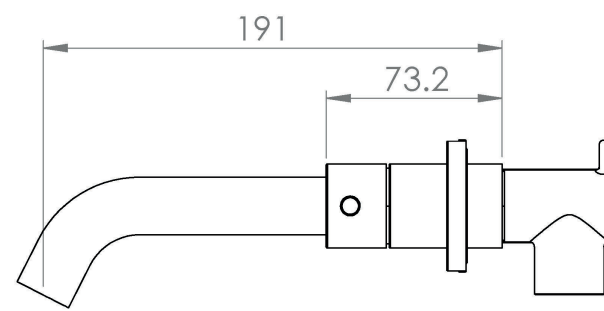

## PRODUCT INFORMATION

<b>Width:</b>	298mm
<b>Finish:</b>	Matte Black (Electroplated)
<b>Height:</b>	27.5mm
<b>Depth:</b>	191mm
<b>Material:</b>	Brass
<b>Product Type:</b>	Wall Mounted Basin Mixer Tap, 3 Piece Basin Mixer Tap
<b>Guarantee</b>	5 years
<b>Weight</b>	3kg
<b>Waste</b>	Not included, purchase separately
<b>Spout Projection (mm)</b>	191mm
<b>Other Features</b>	Pair with a 0 tap hole or countertop basin
<b>Material</b>	Brass

## TECHNICAL DRAWING