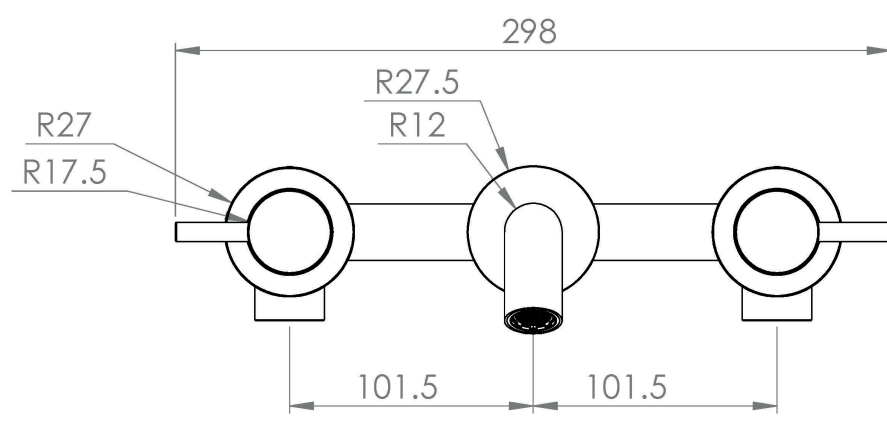

## PRODUCT INFORMATION

<b>Width:</b>	298mm
<b>Finish:</b>	Matte Black (Electroplated)
<b>Height:</b>	27.5mm
<b>Depth:</b>	191mm
<b>Material:</b>	Brass
<b>Product Type:</b>	Wall Mounted Basin Mixer Tap, 3 Piece Basin Mixer Tap
<b>Guarantee</b>	5 years
<b>Weight</b>	3kg
<b>Waste</b>	Not included, purchase separately
<b>Spout Projection (mm)</b>	191mm
<b>Other Features</b>	Pair with a 0 tap hole or countertop basin
<b>Material</b>	Brass

## TECHNICAL DRAWING