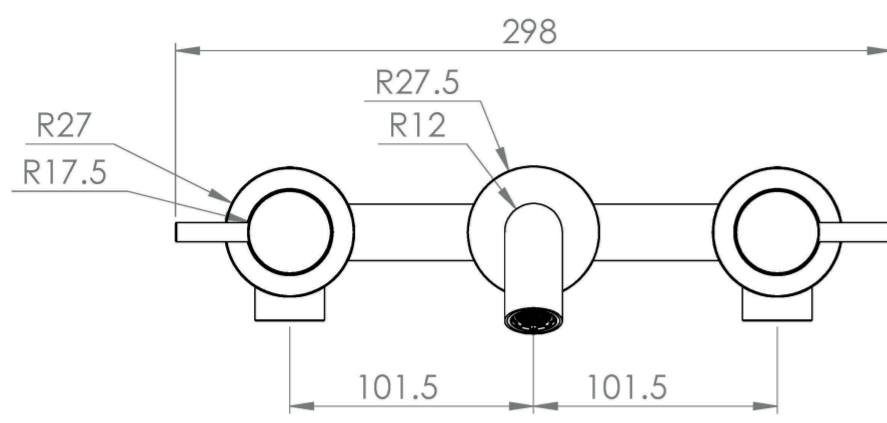

COS 3 PIECE WALL MOUNTED BASIN MIXER - MATTE BLACK

Product Code: CO207.MB

PRODUCT INFORMATION

Width:	298mm
Finish:	Matte Black (Electroplated)
Height:	27.5mm
Depth:	191mm
Material:	Brass
Product Type:	Wall Mounted Basin Mixer Tap, 3 Piece Basin Mixer Tap
Guarantee	5 years
Weight	3kg
Waste	Not included, purchase separately
Spout Projection (mm)	191mm
Other Features	Pair with a 0 tap hole or countertop basin
Material	Brass

DESCRIPTION

The COS collection was designed to create brassware that was both modern and classic to suit any style of bathroom.

This COS 3 piece wall mounted basin mixer in matte black is a great option and will perfectly match any of our ceramic and furniture ranges.

Waste to be purchased separately.

TECHNICAL DRAWING

FLOW RATE

- 0.2 Bar - Flowrate: 3.59 l/min
- 0.3 Bar - Flowrate: 4.1 l/min
- 0.5 Bar - Flowrate: 5.3 l/min
- 1 Bar - Flowrate: 7.45 l/min
- 2 Bar - Flowrate: 10.7 l/min
- 3 Bar - Flowrate: 13.2 l/min
- 5 Bar - Flowrate: 17.3 l/min