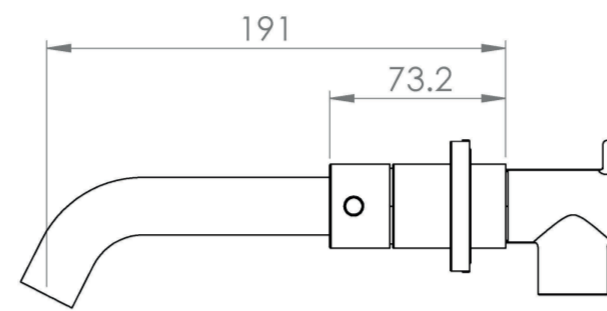

COS 3 PIECE WALL MOUNTED BASIN MIXER - MATTE BLACK

Product Code: CO207.MB

PRODUCT INFORMATION

Width:	298mm
Finish:	Matte Black (Electroplated)
Height:	27.5mm
Depth:	191mm
Material:	Brass
Product Type:	Wall Mounted Basin Mixer Tap, 3 Piece Basin Mixer Tap
Guarantee	5 years
Weight	3kg
Waste	Not included, purchase separately
Spout Projection (mm)	191mm
Other Features	Pair with a 0 tap hole or countertop basin
Material	Brass

DESCRIPTION

The COS collection was designed to create brassware that was both modern and classic to suit any style of bathroom.

This COS 3 piece wall mounted basin mixer in matte black is a great option and will perfectly match any of our ceramic and furniture ranges.

Waste to be purchased separately.

TECHNICAL DRAWING

FLOW RATE

- 0.2 Bar - Flowrate: 3.59 l/min
- 0.3 Bar - Flowrate: 4.1 l/min
- 0.5 Bar - Flowrate: 5.3 l/min
- 1 Bar - Flowrate: 7.45 l/min
- 2 Bar - Flowrate: 10.7 l/min
- 3 Bar - Flowrate: 13.2 l/min
- 5 Bar - Flowrate: 17.3 l/min