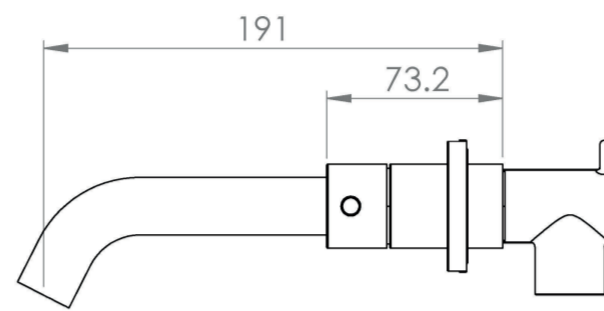

COS 3 PIECE WALL MOUNTED BASIN MIXER - MATTE BLACK

Product Code: CO207.MB

PRODUCT INFORMATION

Width:	298mm
Finish:	Matte Black (Electroplated)
Height:	27.5mm
Depth:	191mm
Material:	Brass
Product Type:	Wall Mounted Basin Mixer Tap, 3 Piece Basin Mixer Tap
Guarantee	5 years
Weight	3kg
Waste	Not included, purchase separately
Spout Projection (mm)	191mm
Other Features	Pair with a 0 tap hole or countertop basin
Material	Brass

DESCRIPTION

The COS collection was designed to create brassware that was both modern and classic to suit any style of bathroom.

This COS 3 piece wall mounted basin mixer in matte black is a great option and will perfectly match any of our ceramic and furniture ranges.

Waste to be purchased separately.

TECHNICAL DRAWING

FLOW RATE

- 0.2 Bar - Flowrate: 3.59 l/min
- 0.3 Bar - Flowrate: 4.1 l/min
- 0.5 Bar - Flowrate: 5.3 l/min
- 1 Bar - Flowrate: 7.45 l/min
- 2 Bar - Flowrate: 10.7 l/min
- 3 Bar - Flowrate: 13.2 l/min
- 5 Bar - Flowrate: 17.3 l/min