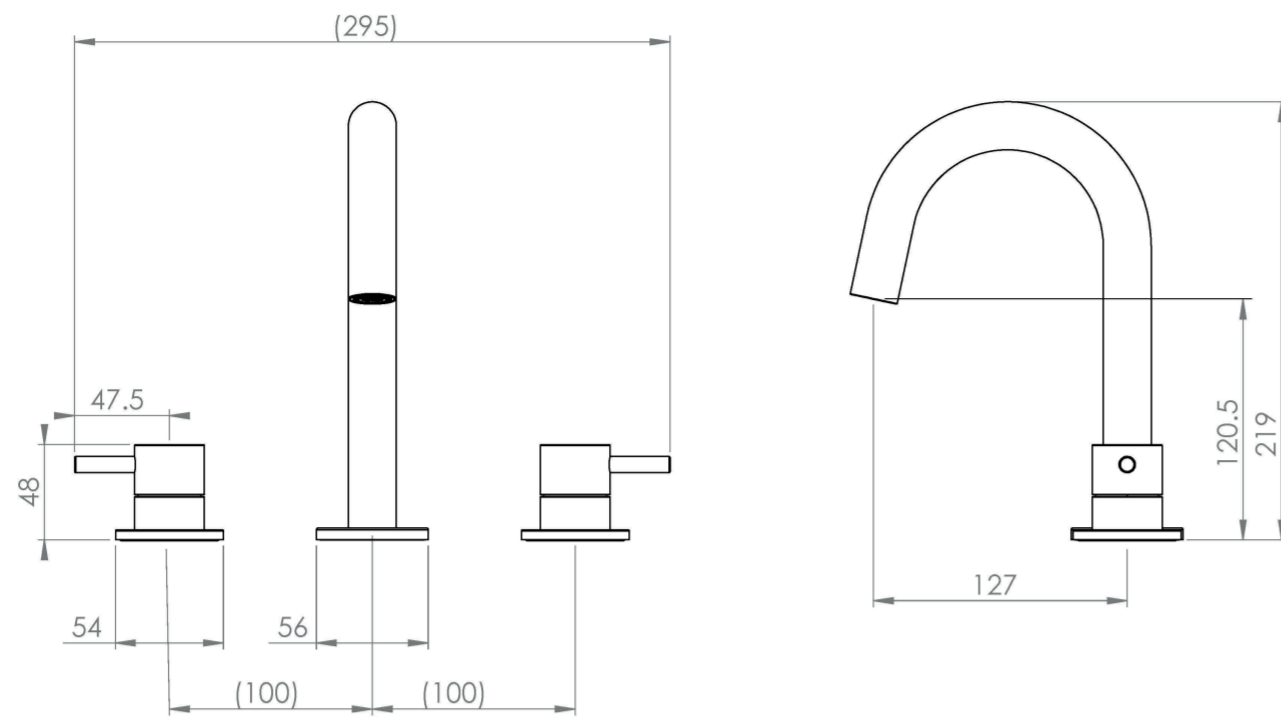

COS 3 PIECE DECK MOUNTED BASIN MIXER - BRUSHED BRASS

Product Code: CO203.BB

PRODUCT INFORMATION

Width:	295mm
Finish:	Brushed Brass (PVD)
Height:	219mm
Depth:	127mm
Material:	Brass
Product Type:	Deck Mounted Basin Mixer Tap, 3 Piece Basin Mixer Tap
Guarantee	5 years
Weight	3kg
Waste	Not included, purchase separately
Spout Projection (mm)	127mm
Other Features	Pair with a 3 tap hole basin
Material	Brass

DESCRIPTION

The COS collection was designed to create brassware that was both modern and classic to suit any style of bathroom.

This COS 3 piece deck mounted basin mixer in brushed brass is a great option and will perfectly match any of our ceramic and furniture ranges.

Waste to be purchased separately.

TECHNICAL DRAWING

FLOW RATE

- 0.2 Bar - Flowrate: 3.59 l/min
- 0.3 Bar - Flowrate: 4.1 l/min
- 0.4 Bar - Flowrate: 4.75 l/min
- 0.5 Bar - Flowrate: 5.3 l/min
- 1 Bar - Flowrate: 7.45 l/min
- 2 Bar - Flowrate: 10.7 l/min
- 3 Bar - Flowrate: 13.2 l/min
- 4 Bar - Flowrate: 15.4 l/min
- 5 Bar - Flowrate: 17.3 l/min