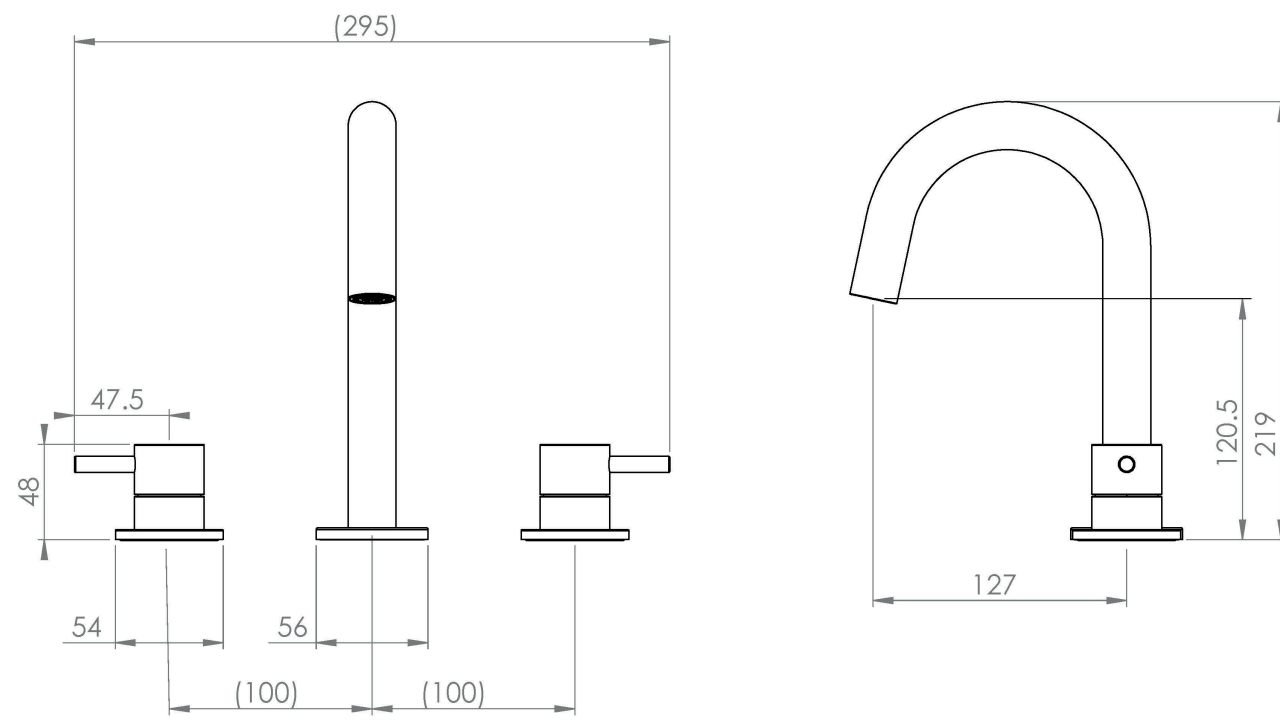

COS 3 PIECE DECK MOUNTED BASIN MIXER - BRUSHED BRASS

Product Code: CO203.BB

PRODUCT INFORMATION

Width:	295mm
Finish:	Brushed Brass (PVD)
Height:	219mm
Depth:	127mm
Material:	Brass
Product Type:	Deck Mounted Basin Mixer Tap, 3 Piece Basin Mixer Tap
Guarantee	5 years
Weight	3kg
Waste	Not included, purchase separately
Spout Projection (mm)	127mm
Other Features	Pair with a 3 tap hole basin
Material	Brass

DESCRIPTION

The COS collection was designed to create brassware that was both modern and classic to suit any style of bathroom.

This COS 3 piece deck mounted basin mixer in brushed brass is a great option and will perfectly match any of our ceramic and furniture ranges.

Waste to be purchased separately.

TECHNICAL DRAWING

FLOW RATE

- 0.2 Bar - Flowrate: 3.59 l/min
- 0.3 Bar - Flowrate: 4.1 l/min
- 0.4 Bar - Flowrate: 4.75 l/min
- 0.5 Bar - Flowrate: 5.3 l/min
- 1 Bar - Flowrate: 7.45 l/min
- 2 Bar - Flowrate: 10.7 l/min
- 3 Bar - Flowrate: 13.2 l/min
- 4 Bar - Flowrate: 15.4 l/min
- 5 Bar - Flowrate: 17.3 l/min