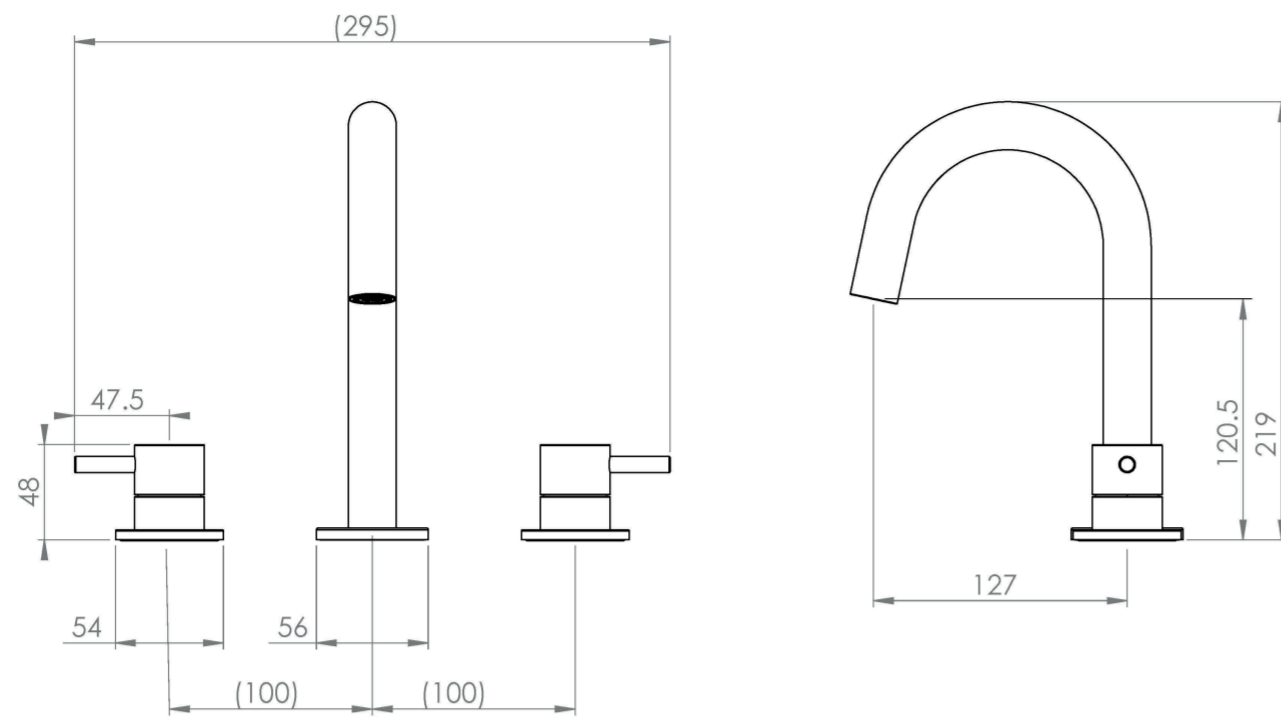

COS 3 PIECE DECK MOUNTED BASIN MIXER - MATTE BLACK

Product Code: CO203.MB

PRODUCT INFORMATION

Width:	295mm
Finish:	Matte Black (Electroplated)
Height:	219mm
Depth:	127mm
Material:	Brass
Product Type:	Deck Mounted Basin Mixer Tap, 3 Piece Basin Mixer Tap
Guarantee	5 years
Weight	3kg
Waste	Not included, purchase separately
Spout Projection (mm)	127mm
Other Features	Pair with a 3 tap hole basin
Material	Brass

DESCRIPTION

The COS collection was designed to create brassware that was both modern and classic to suit any style of bathroom.

This COS 3 piece deck mounted basin mixer in matte black is a great option and will perfectly match any of our ceramic and furniture ranges.

Waste to be purchased separately.

TECHNICAL DRAWING

FLOW RATE

- 0.2 Bar - Flowrate: 3.6 l/min
- 0.3 Bar - Flowrate: 4.1 l/min
- 0.5 Bar - Flowrate: 5.3 l/min
- 1 Bar - Flowrate: 7.5 l/min
- 2 Bar - Flowrate: 10.7 l/min
- 3 Bar - Flowrate: 13.2 l/min
- 5 Bar - Flowrate: 17.3 l/min