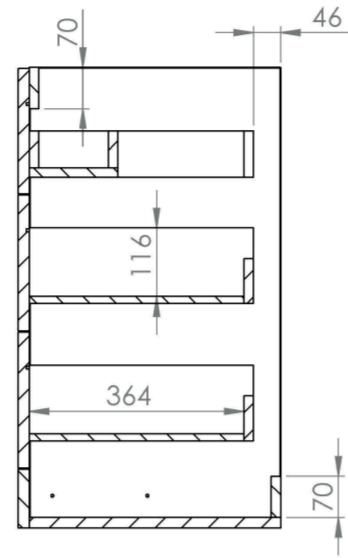

TECHNICAL DRAWING

Saneux reserves the right to alter the specifications and product range without prior notice. Dimensions are given as a guide only. Dimensions should not be used for surrounding furniture, fixtures and fittings until the product is on site.

<https://saneux.com/products/austen-60cm-3-drawer-floor-standing-unit-matte-iron-grey>