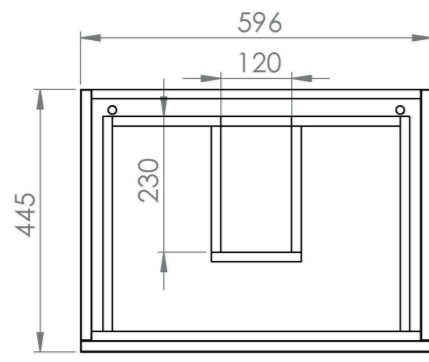

TECHNICAL DRAWING

Saneux reserves the right to alter the specifications and product range without prior notice. Dimensions are given as a guide only. Dimensions should not be used for surrounding furniture, fixtures and fittings until the product is on site.

<https://saneux.com/products/austen-60cm-3-drawer-floor-standing-unit-matte-iron-grey>