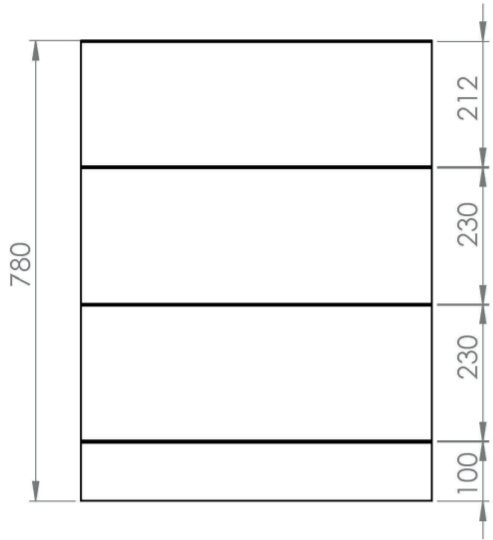

TECHNICAL DRAWING

Saneux reserves the right to alter the specifications and product range without prior notice. Dimensions are given as a guide only. Dimensions should not be used for surrounding furniture, fixtures and fittings until the product is on site.

<https://saneux.com/products/austen-60cm-3-drawer-floor-standing-unit-matte-iron-grey>