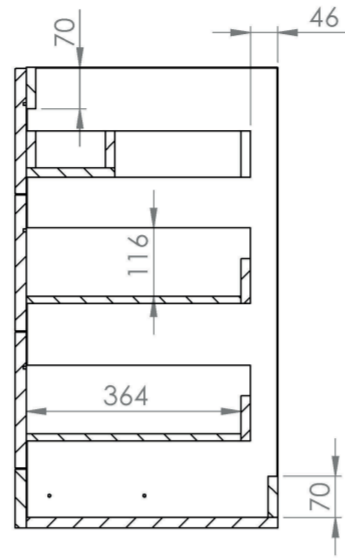

TECHNICAL DRAWING

Saneux reserves the right to alter the specifications and product range without prior notice. Dimensions are given as a guide only. Dimensions should not be used for surrounding furniture, fixtures and fittings until the product is on site.

<https://saneux.com/products/austen-60cm-3-drawer-floor-standing-unit-matte-white>