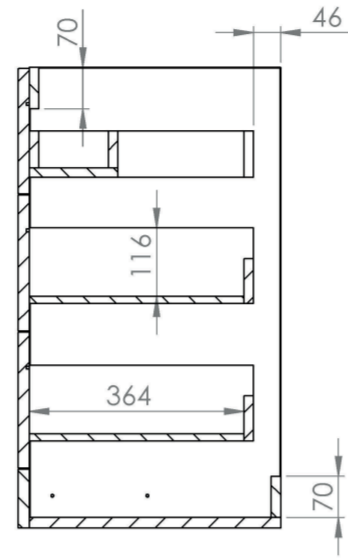

TECHNICAL DRAWING

Saneux reserves the right to alter the specifications and product range without prior notice. Dimensions are given as a guide only. Dimensions should not be used for surrounding furniture, fixtures and fittings until the product is on site.

<https://saneux.com/products/austen-60cm-3-drawer-floor-standing-unit-matte-white>