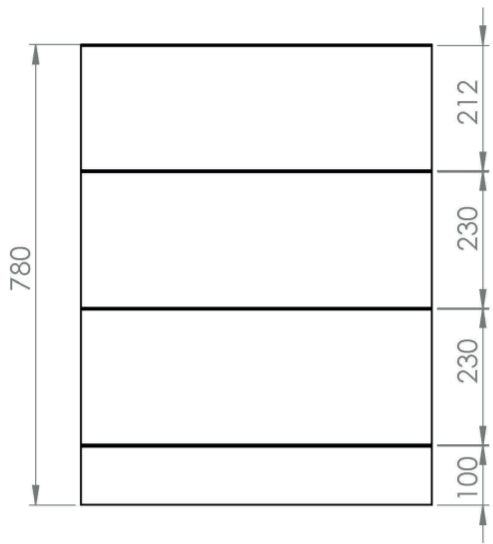

TECHNICAL DRAWING

Saneux reserves the right to alter the specifications and product range without prior notice. Dimensions are given as a guide only. Dimensions should not be used for surrounding furniture, fixtures and fittings until the product is on site.

<https://saneux.com/products/austen-60cm-3-drawer-floor-standing-unit-matte-white>