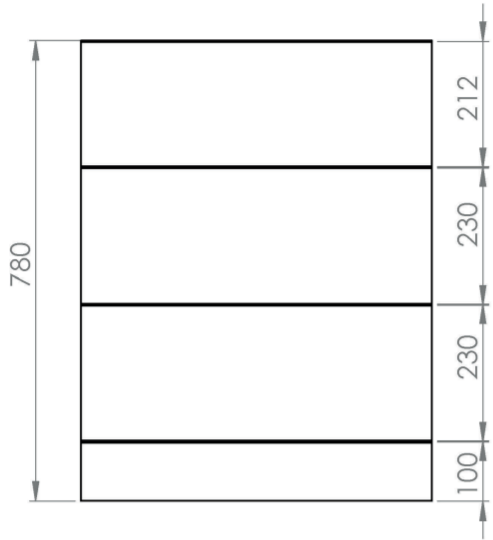

TECHNICAL DRAWING

Saneux reserves the right to alter the specifications and product range without prior notice. Dimensions are given as a guide only. Dimensions should not be used for surrounding furniture, fixtures and fittings until the product is on site.

<https://saneux.com/products/austen-60cm-3-drawer-floor-standing-unit-matte-white>