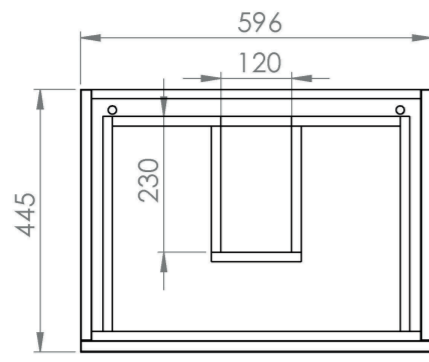

TECHNICAL DRAWING

Saneux reserves the right to alter the specifications and product range without prior notice. Dimensions are given as a guide only. Dimensions should not be used for surrounding furniture, fixtures and fittings until the product is on site.

<https://saneux.com/products/austen-60cm-3-drawer-floor-standing-unit-matte-white>