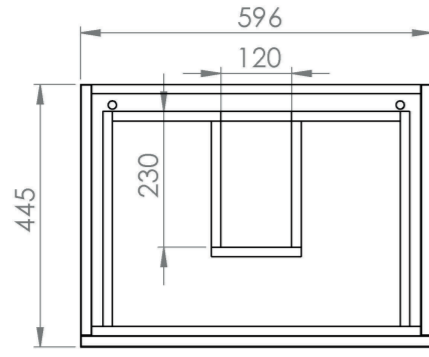

TECHNICAL DRAWING

Saneux reserves the right to alter the specifications and product range without prior notice. Dimensions are given as a guide only. Dimensions should not be used for surrounding furniture, fixtures and fittings until the product is on site.

<https://saneux.com/products/austen-60cm-3-drawer-floor-standing-unit-gloss-white>