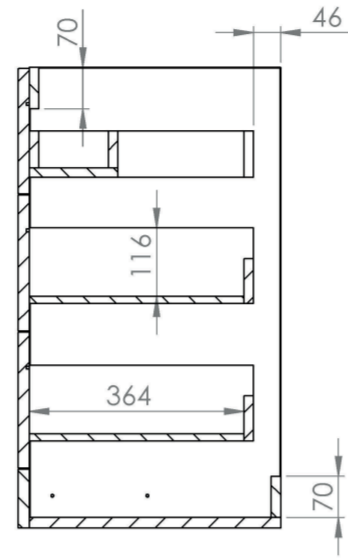

TECHNICAL DRAWING

Saneux reserves the right to alter the specifications and product range without prior notice. Dimensions are given as a guide only. Dimensions should not be used for surrounding furniture, fixtures and fittings until the product is on site.

<https://saneux.com/products/austen-60cm-3-drawer-floor-standing-unit-gloss-white>