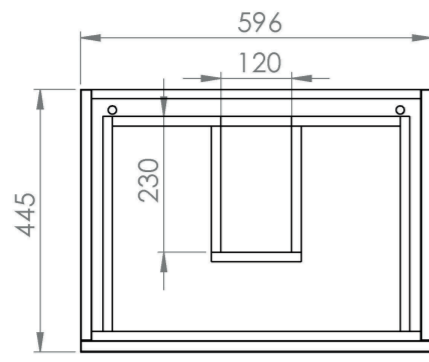

TECHNICAL DRAWING

Saneux reserves the right to alter the specifications and product range without prior notice. Dimensions are given as a guide only. Dimensions should not be used for surrounding furniture, fixtures and fittings until the product is on site.

<https://saneux.com/products/austen-60cm-3-drawer-floor-standing-unit-gloss-white>