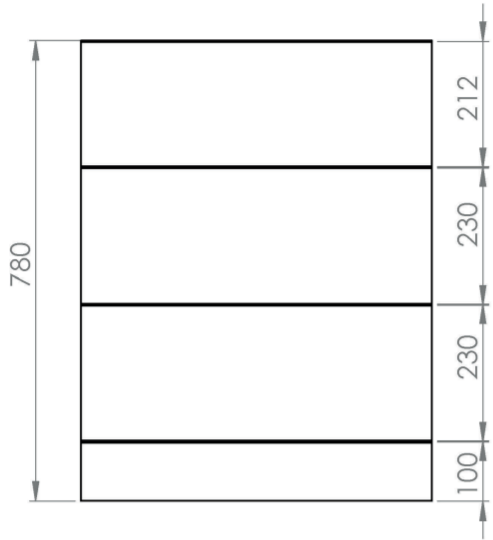

TECHNICAL DRAWING

Saneux reserves the right to alter the specifications and product range without prior notice. Dimensions are given as a guide only. Dimensions should not be used for surrounding furniture, fixtures and fittings until the product is on site.

<https://saneux.com/products/austen-60cm-3-drawer-floor-standing-unit-gloss-white>