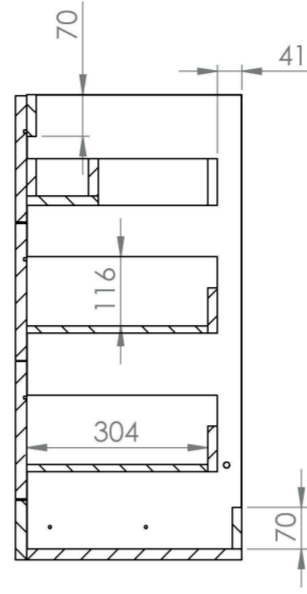

AUSTEN 50CM 3 DRAWER FLOOR STANDING UNIT - MATTE IRON GREY

Product Code: AU050F3.IG

PRODUCT INFORMATION

Finish:	Matte Iron Grey
Height:	780mm
Width:	496mm
Depth:	380mm
Material	MFC
Weight	14kg
Guarantee	5 years
Configuration	3 Drawer
Drawer Type	Soft close
Compatible Basin(s)	50000, 50000.0TH
Compatible Countertop(s)	AU050T.GW, AU050T.IG, AU050T.MW, AU050T.EO, AU050T.MC, AU050T.C
Handle(s) Required	3, purchase separately
Other Features	Easy installation Quick release drawers

This 50cm 3 drawer floor standing unit in the matte iron grey finish provides plenty of storage space for your bathroom and it can be paired with either a countertop or a basin. The matte iron grey finish is the perfect option if you want a more modern look for your bathroom.

*Basin to be purchased separately
Compatible basins: 50000, 50000.0TH

**Handles to be purchased separately

TECHNICAL DRAWING

Saneux reserves the right to alter the specifications and product range without prior notice. Dimensions are given as a guide only. Dimensions should not be used for surrounding furniture, fixtures and fittings until the product is on site.