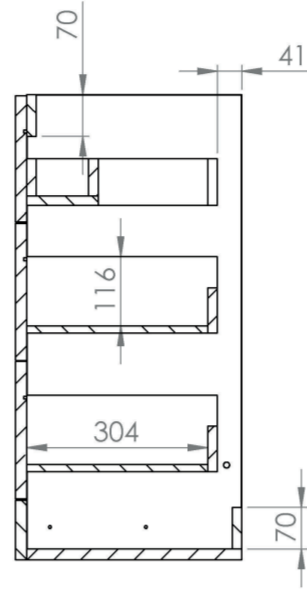

TECHNICAL DRAWING

Saneux reserves the right to alter the specifications and product range without prior notice. Dimensions are given as a guide only. Dimensions should not be used for surrounding furniture, fixtures and fittings until the product is on site.

<https://saneux.com/products/austen-50cm-3-drawer-floor-standing-unit-matte-iron-grey>