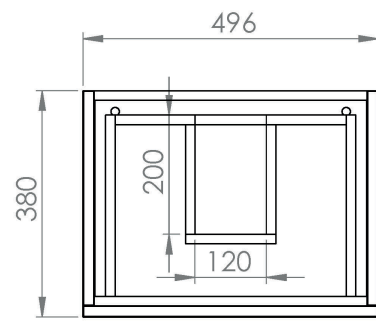

TECHNICAL DRAWING

Saneux reserves the right to alter the specifications and product range without prior notice. Dimensions are given as a guide only. Dimensions should not be used for surrounding furniture, fixtures and fittings until the product is on site.

<https://saneux.com/products/austen-50cm-3-drawer-floor-standing-unit-matte-iron-grey>