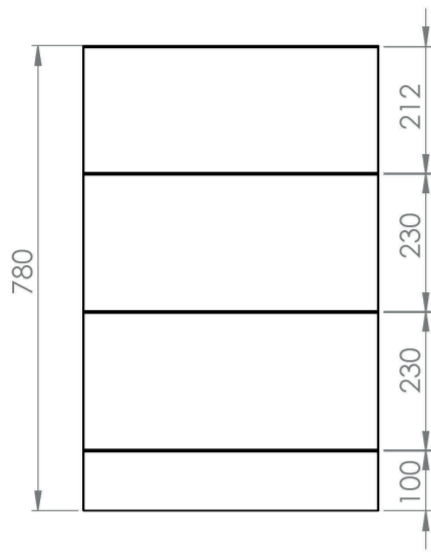

TECHNICAL DRAWING

Saneux reserves the right to alter the specifications and product range without prior notice. Dimensions are given as a guide only. Dimensions should not be used for surrounding furniture, fixtures and fittings until the product is on site.

<https://saneux.com/products/austen-50cm-3-drawer-floor-standing-unit-matte-iron-grey>