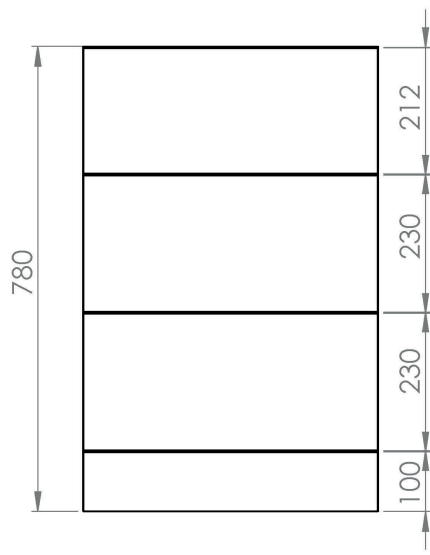

TECHNICAL DRAWING

Saneux reserves the right to alter the specifications and product range without prior notice. Dimensions are given as a guide only. Dimensions should not be used for surrounding furniture, fixtures and fittings until the product is on site.

<https://saneux.com/products/austen-50cm-3-drawer-floor-standing-unit-matte-iron-grey>