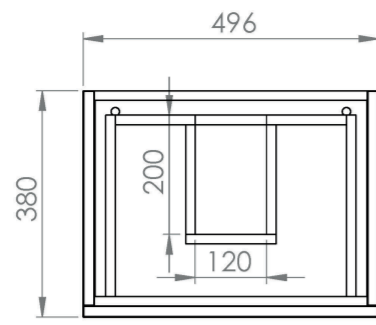

TECHNICAL DRAWING

Saneux reserves the right to alter the specifications and product range without prior notice. Dimensions are given as a guide only. Dimensions should not be used for surrounding furniture, fixtures and fittings until the product is on site.

<https://saneux.com/products/austen-50cm-3-drawer-floor-standing-unit-matte-iron-grey>