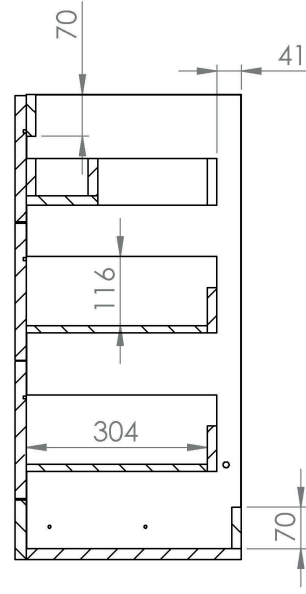

AUSTEN 50CM 3 DRAWER FLOOR STANDING UNIT - MATTE IRON GREY

Product Code: AU050F3.IG

PRODUCT INFORMATION

Finish:	Matte Iron Grey
Height:	780mm
Width:	496mm
Depth:	380mm
Material	MFC
Weight	14kg
Guarantee	5 years
Configuration	3 Drawer
Drawer Type	Soft close
Compatible Basin(s)	50000, 50000.0TH
Compatible Countertop(s)	AU050T.GW, AU050T.IG, AU050T.MW, AU050T.EO, AU050T.MC, AU050T.C
Handle(s) Required	3, purchase separately
Other Features	Easy installation Quick release drawers

This 50cm 3 drawer floor standing unit in the matte iron grey finish provides plenty of storage space for your bathroom and it can be paired with either a countertop or a basin. The matte iron grey finish is the perfect option if you want a more modern look for your bathroom.

*Basin to be purchased separately
Compatible basins: 50000, 50000.0TH

**Handles to be purchased separately

TECHNICAL DRAWING

Saneux reserves the right to alter the specifications and product range without prior notice. Dimensions are given as a guide only. Dimensions should not be used for surrounding furniture, fixtures and fittings until the product is on site.