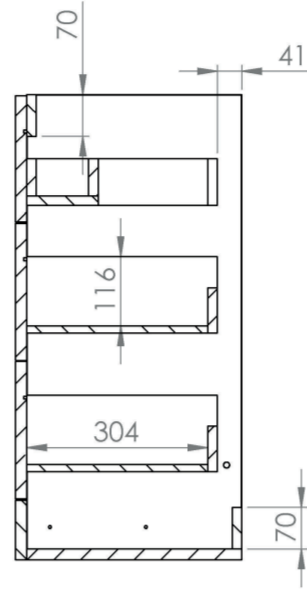

AUSTEN 50CM 3 DRAWER FLOOR STANDING UNIT - MATTE WHITE

Product Code: AU050F3.MW

PRODUCT INFORMATION

Finish:	Matte White
Height:	780mm
Width:	496mm
Depth:	380mm
Material	MFC
Weight	14kg
Guarantee	5 years
Configuration	3 Drawer
Drawer Type	Soft close
Compatible Basin(s)	50000, 50000.0TH
Compatible Countertop(s)	AU050T.GW, AU050T.IG, AU050T.MW, AU050T.EO, AU050T.MC, AU050T.C
Handle(s) Required	3, purchase separately
Other Features	Easy installation Quick release drawers

This 50cm 3 drawer floor standing unit in the matte white finish provides plenty of storage space for your bathroom and it can be paired with either a countertop or a basin. The matte white finish is a lovely option if you want to have a classic and contemporary mix for your bathroom.

*Basin to be purchased separately
Compatible basins: 50000, 50000.0TH

**Handles to be purchased separately

TECHNICAL DRAWING

Saneux reserves the right to alter the specifications and product range without prior notice. Dimensions are given as a guide only. Dimensions should not be used for surrounding furniture, fixtures and fittings until the product is on site.