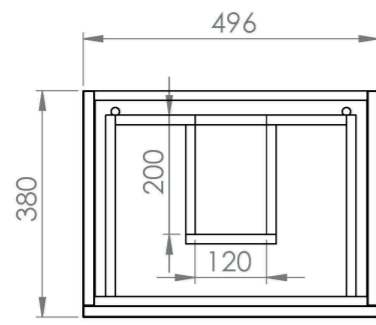

TECHNICAL DRAWING

Saneux reserves the right to alter the specifications and product range without prior notice. Dimensions are given as a guide only. Dimensions should not be used for surrounding furniture, fixtures and fittings until the product is on site.

<https://saneux.com/products/austen-50cm-3-drawer-floor-standing-unit-matte-white>