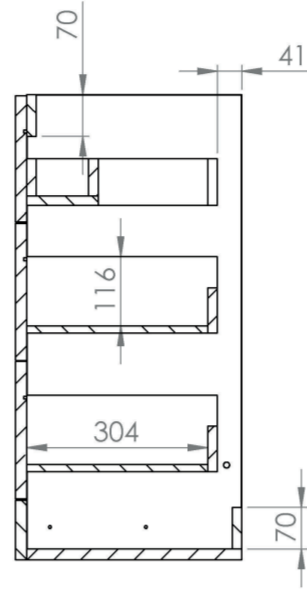

TECHNICAL DRAWING

Saneux reserves the right to alter the specifications and product range without prior notice. Dimensions are given as a guide only. Dimensions should not be used for surrounding furniture, fixtures and fittings until the product is on site.

<https://saneux.com/products/austen-50cm-3-drawer-floor-standing-unit-matte-white>