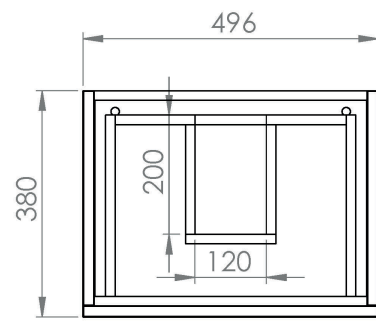

TECHNICAL DRAWING

Saneux reserves the right to alter the specifications and product range without prior notice. Dimensions are given as a guide only. Dimensions should not be used for surrounding furniture, fixtures and fittings until the product is on site.

<https://saneux.com/products/austen-50cm-3-drawer-floor-standing-unit-matte-white>