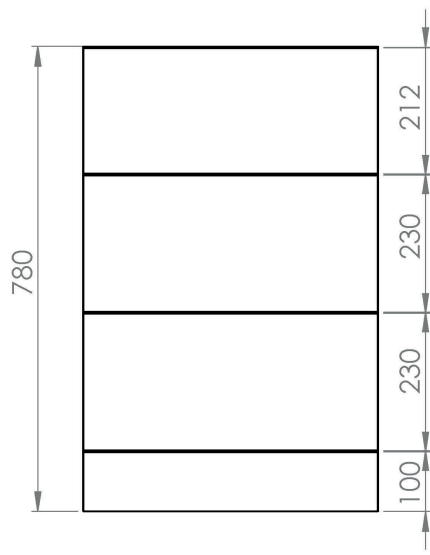

TECHNICAL DRAWING

Saneux reserves the right to alter the specifications and product range without prior notice. Dimensions are given as a guide only. Dimensions should not be used for surrounding furniture, fixtures and fittings until the product is on site.

<https://saneux.com/products/austen-50cm-3-drawer-floor-standing-unit-matte-white>