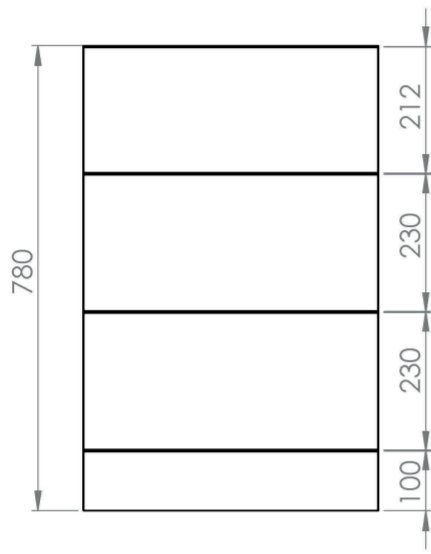

TECHNICAL DRAWING

Saneux reserves the right to alter the specifications and product range without prior notice. Dimensions are given as a guide only. Dimensions should not be used for surrounding furniture, fixtures and fittings until the product is on site.

<https://saneux.com/products/austen-50cm-3-drawer-floor-standing-unit-matte-white>