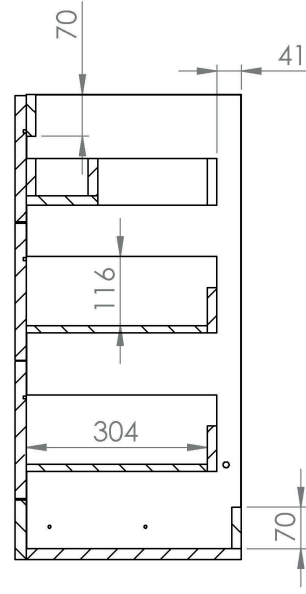

AUSTEN 50CM 3 DRAWER FLOOR STANDING UNIT - MATTE WHITE

Product Code: AU050F3.MW

PRODUCT INFORMATION

| | |
|---------------------------------|---|
| Finish: | Matte White |
| Height: | 780mm |
| Width: | 496mm |
| Depth: | 380mm |
| Material | MFC |
| Weight | 14kg |
| Guarantee | 5 years |
| Configuration | 3 Drawer |
| Drawer Type | Soft close |
| Compatible Basin(s) | 50000, 50000.0TH |
| Compatible Countertop(s) | AU050T.GW, AU050T.IG, AU050T.MW, AU050T.EO, AU050T.MC, AU050T.C |
| Handle(s) Required | 3, purchase separately |
| Other Features | Easy installation Quick release drawers |

This 50cm 3 drawer floor standing unit in the matte white finish provides plenty of storage space for your bathroom and it can be paired with either a countertop or a basin. The matte white finish is a lovely option if you want to have a classic and contemporary mix for your bathroom.

*Basin to be purchased separately
Compatible basins: 50000, 50000.0TH

**Handles to be purchased separately

TECHNICAL DRAWING

Saneux reserves the right to alter the specifications and product range without prior notice. Dimensions are given as a guide only. Dimensions should not be used for surrounding furniture, fixtures and fittings until the product is on site.