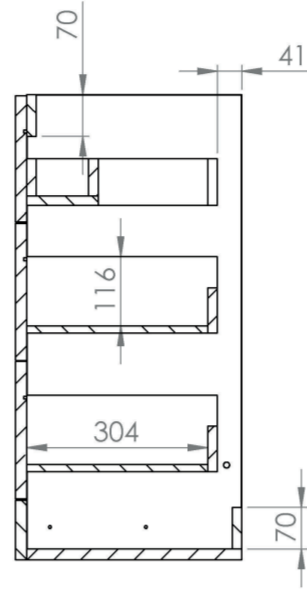

AUSTEN 50CM 3 DRAWER FLOOR STANDING UNIT - GLOSS WHITE

Product Code: AU050F3.GW

PRODUCT INFORMATION

| | |
|---------------------------------|---|
| Finish: | Gloss White |
| Height: | 780mm |
| Width: | 496mm |
| Depth: | 380mm |
| Material | MFC |
| Weight | 14kg |
| Guarantee | 5 years |
| Configuration | 3 Drawer |
| Drawer Type | Soft close |
| Compatible Basin(s) | 50000, 50000.0TH |
| Compatible Countertop(s) | AU050T.GW, AU050T.IG, AU050T.MW, AU050T.EO, AU050T.MC, AU050T.C |
| Handle(s) Required | 3, purchase separately |
| Other Features | Easy installation Quick release drawers |

This 50cm 3 drawer floor standing unit in the gloss white finish provides plenty of storage space for your bathroom and it can be paired with either a countertop or a basin. The gloss white finish is a staple for any bathroom to create a classic look.

*Basin to be purchased separately
Compatible basins: 50000, 50000.0TH

**Handles to be purchased separately

TECHNICAL DRAWING

Saneux reserves the right to alter the specifications and product range without prior notice. Dimensions are given as a guide only. Dimensions should not be used for surrounding furniture, fixtures and fittings until the product is on site.