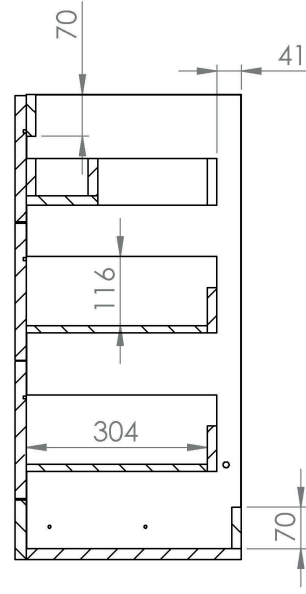

TECHNICAL DRAWING

Saneux reserves the right to alter the specifications and product range without prior notice. Dimensions are given as a guide only. Dimensions should not be used for surrounding furniture, fixtures and fittings until the product is on site.

<https://saneux.com/products/austen-50cm-3-drawer-floor-standing-unit-gloss-white>