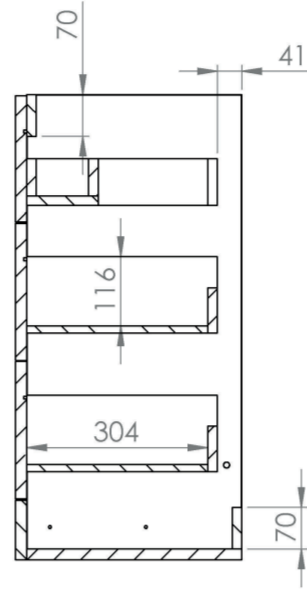

AUSTEN 50CM 3 DRAWER FLOOR STANDING UNIT - GLOSS WHITE

Product Code: AU050F3.GW

PRODUCT INFORMATION

Finish:	Gloss White
Height:	780mm
Width:	496mm
Depth:	380mm
Material	MFC
Weight	14kg
Guarantee	5 years
Configuration	3 Drawer
Drawer Type	Soft close
Compatible Basin(s)	50000, 50000.0TH
Compatible Countertop(s)	AU050T.GW, AU050T.IG, AU050T.MW, AU050T.EO, AU050T.MC, AU050T.C
Handle(s) Required	3, purchase separately
Other Features	Easy installation Quick release drawers

This 50cm 3 drawer floor standing unit in the gloss white finish provides plenty of storage space for your bathroom and it can be paired with either a countertop or a basin. The gloss white finish is a staple for any bathroom to create a classic look.

*Basin to be purchased separately
Compatible basins: 50000, 50000.0TH

**Handles to be purchased separately

TECHNICAL DRAWING

Saneux reserves the right to alter the specifications and product range without prior notice. Dimensions are given as a guide only. Dimensions should not be used for surrounding furniture, fixtures and fittings until the product is on site.