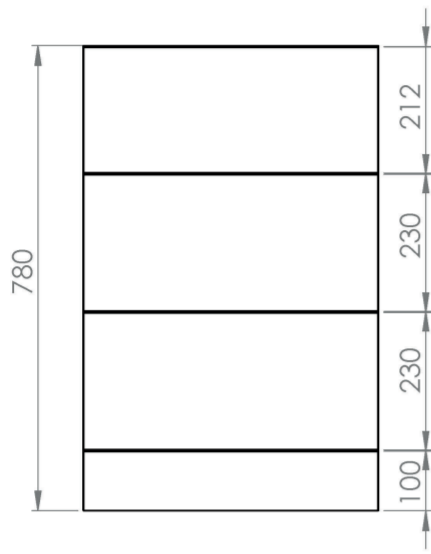

TECHNICAL DRAWING

Saneux reserves the right to alter the specifications and product range without prior notice. Dimensions are given as a guide only. Dimensions should not be used for surrounding furniture, fixtures and fittings until the product is on site.

<https://saneux.com/products/austen-50cm-3-drawer-floor-standing-unit-gloss-white>