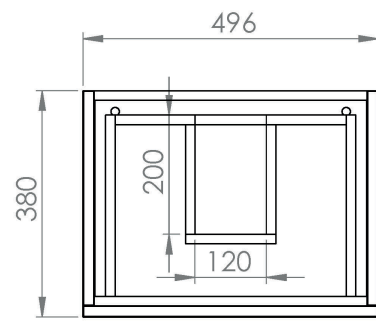

TECHNICAL DRAWING

Saneux reserves the right to alter the specifications and product range without prior notice. Dimensions are given as a guide only. Dimensions should not be used for surrounding furniture, fixtures and fittings until the product is on site.

<https://saneux.com/products/austen-50cm-3-drawer-floor-standing-unit-gloss-white>