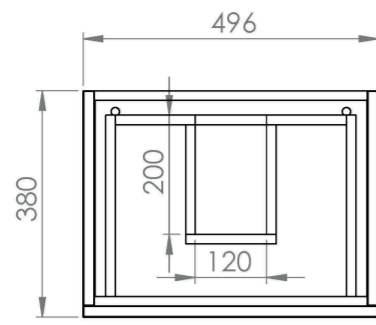

TECHNICAL DRAWING

Saneux reserves the right to alter the specifications and product range without prior notice. Dimensions are given as a guide only. Dimensions should not be used for surrounding furniture, fixtures and fittings until the product is on site.

<https://saneux.com/products/austen-50cm-3-drawer-floor-standing-unit-gloss-white>