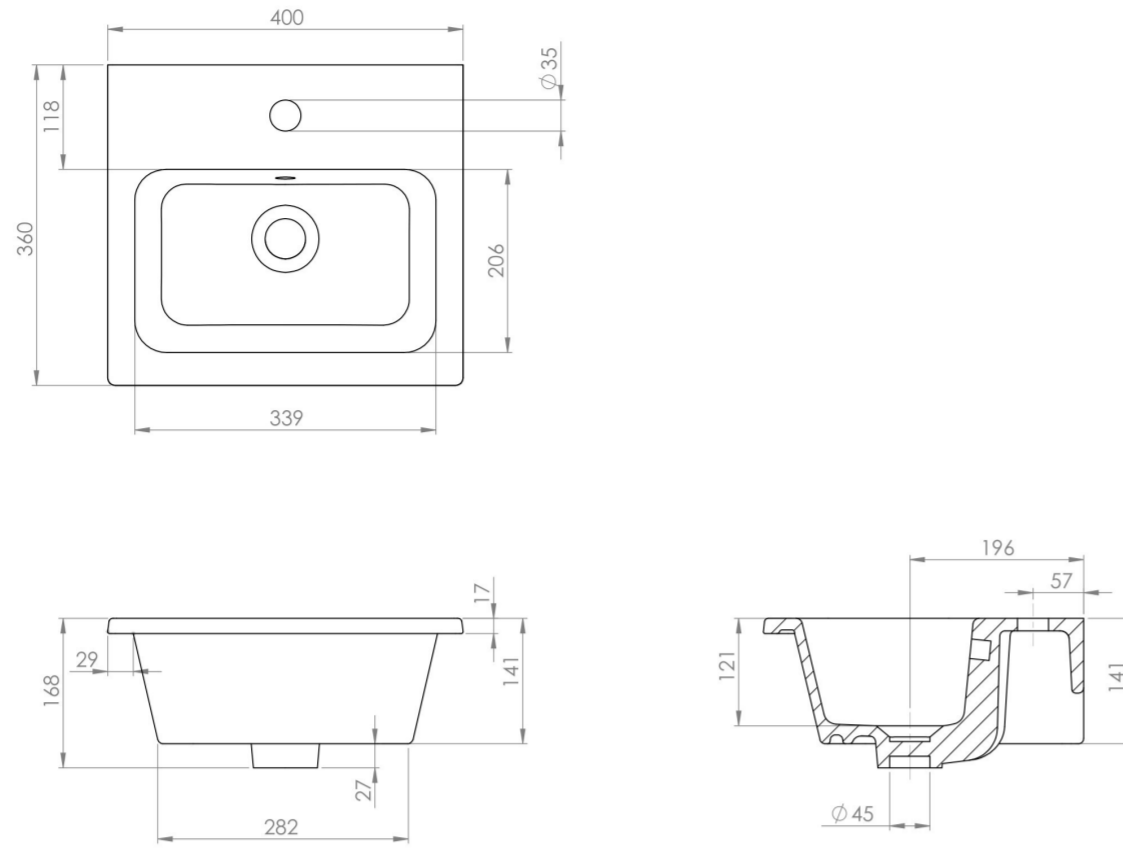

TECHNICAL DRAWING

Saneux reserves the right to alter the specifications and product range without prior notice. Dimensions are given as a guide only. Dimensions should not be used for surrounding furniture, fixtures and fittings until the product is on site.

<https://saneux.com/products/uni-40x36cm-washbasin-lth>