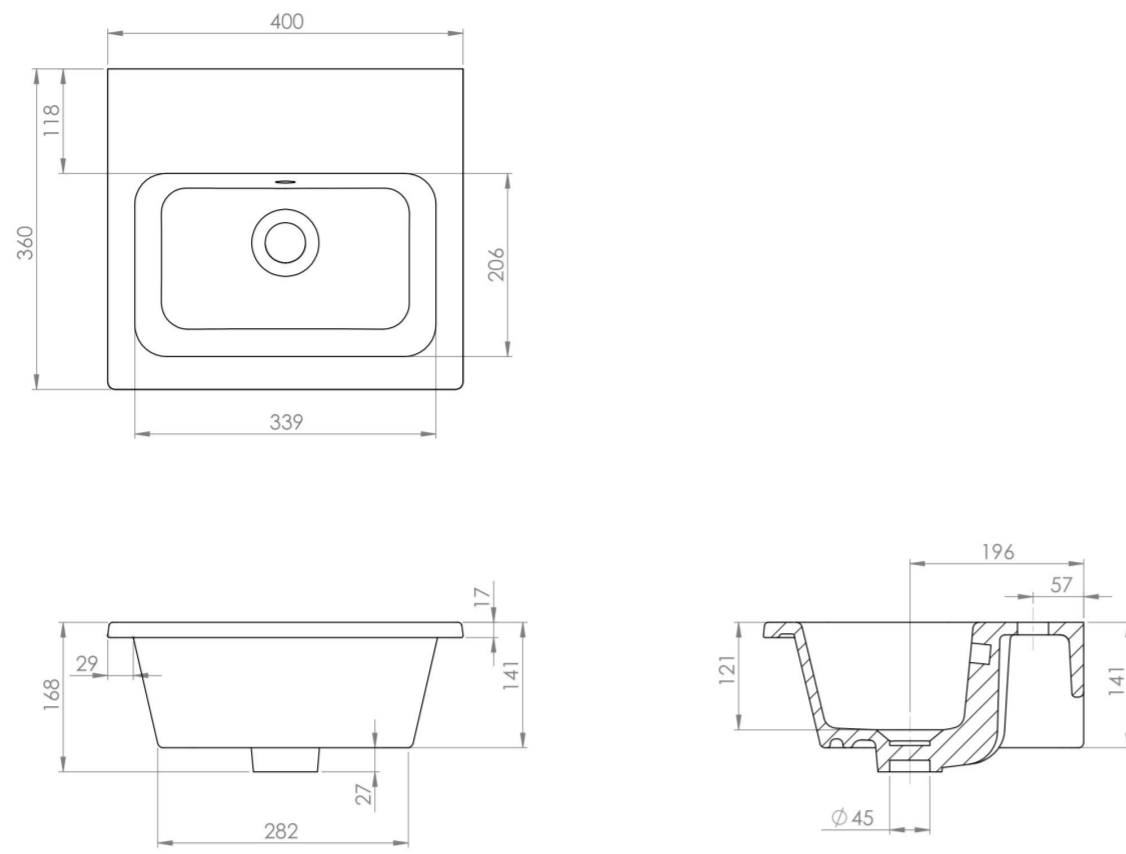

TECHNICAL DRAWING

Saneux reserves the right to alter the specifications and product range without prior notice. Dimensions are given as a guide only. Dimensions should not be used for surrounding furniture, fixtures and fittings until the product is on site.

<https://saneux.com/products/uni-40x36cm-washbasin-0th>