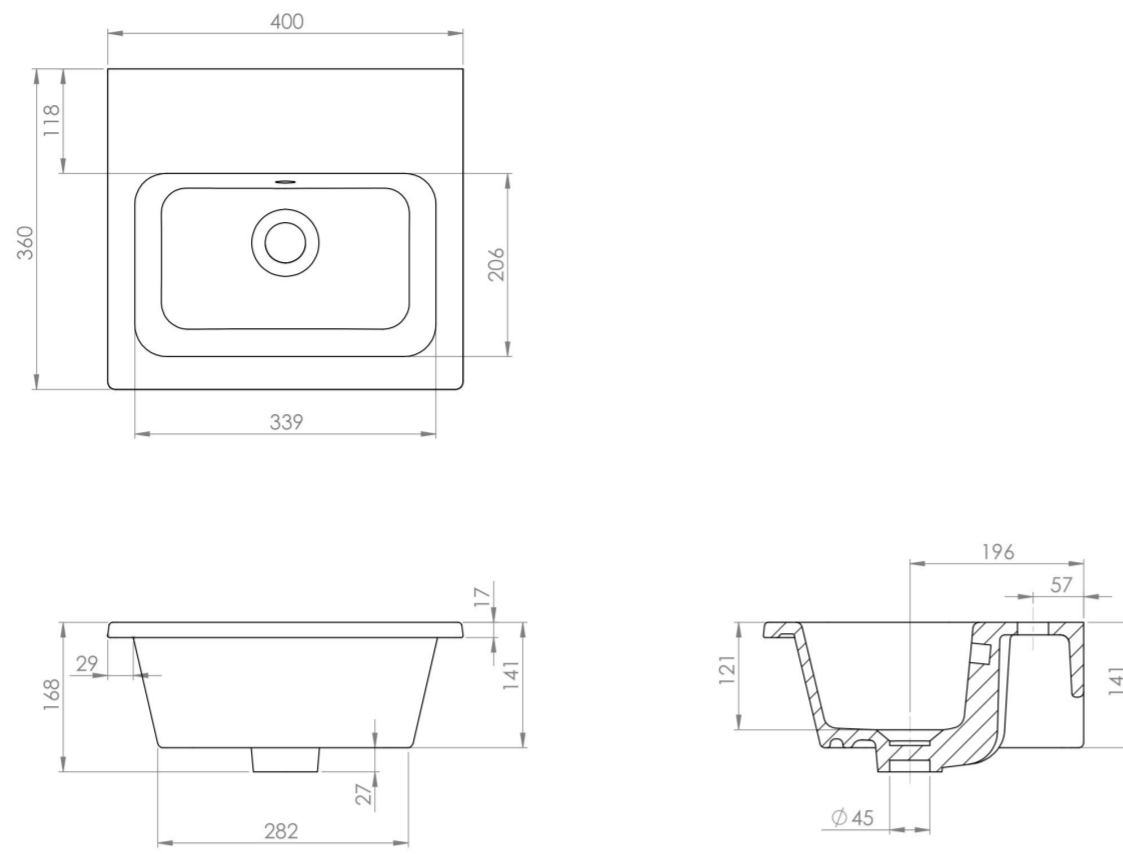

TECHNICAL DRAWING

Saneux reserves the right to alter the specifications and product range without prior notice. Dimensions are given as a guide only. Dimensions should not be used for surrounding furniture, fixtures and fittings until the product is on site.

<https://saneux.com/products/uni-40x36cm-washbasin-0th>