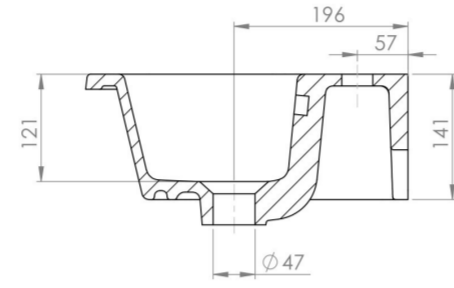

TECHNICAL DRAWING

Saneux reserves the right to alter the specifications and product range without prior notice. Dimensions are given as a guide only. Dimensions should not be used for surrounding furniture, fixtures and fittings until the product is on site.

<https://saneux.com/products/uni-50x36cm-washbasin-0th>