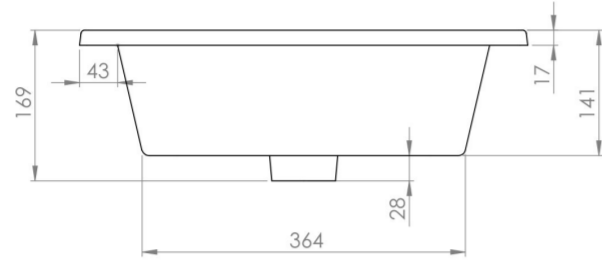

TECHNICAL DRAWING

Saneux reserves the right to alter the specifications and product range without prior notice. Dimensions are given as a guide only. Dimensions should not be used for surrounding furniture, fixtures and fittings until the product is on site.

<https://saneux.com/products/uni-50x36cm-washbasin-0th>