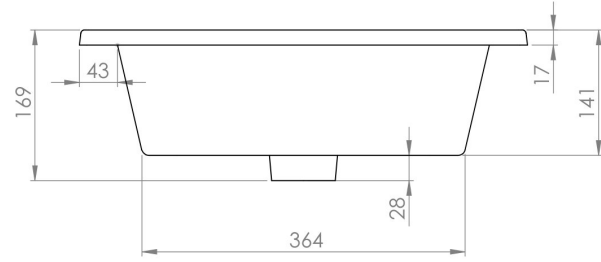

TECHNICAL DRAWING

Saneux reserves the right to alter the specifications and product range without prior notice. Dimensions are given as a guide only. Dimensions should not be used for surrounding furniture, fixtures and fittings until the product is on site.

<https://saneux.com/products/uni-50x36cm-washbasin-0th>