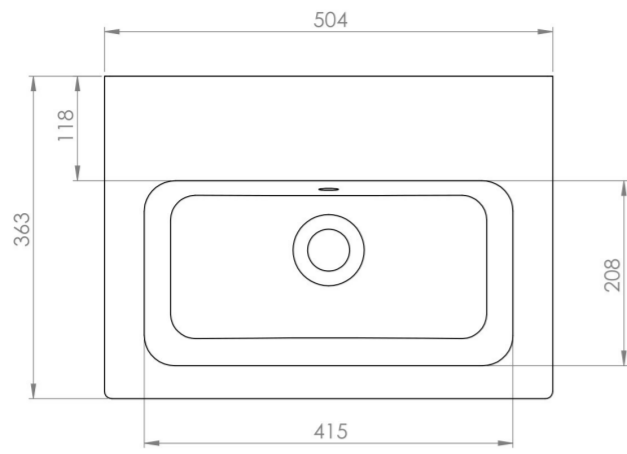

TECHNICAL DRAWING

Saneux reserves the right to alter the specifications and product range without prior notice. Dimensions are given as a guide only. Dimensions should not be used for surrounding furniture, fixtures and fittings until the product is on site.

<https://saneux.com/products/uni-50x36cm-washbasin-0th>