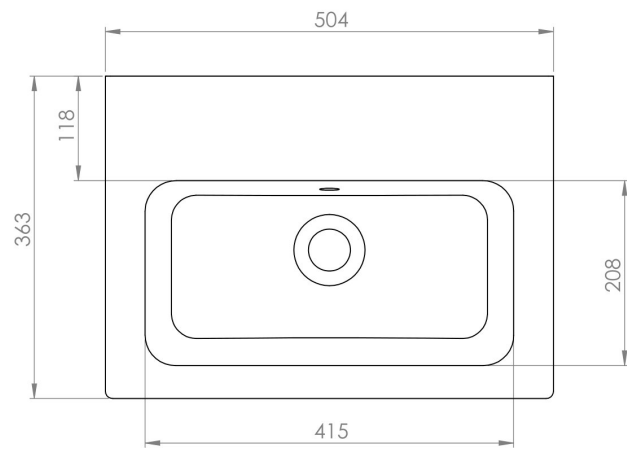

TECHNICAL DRAWING

Saneux reserves the right to alter the specifications and product range without prior notice. Dimensions are given as a guide only. Dimensions should not be used for surrounding furniture, fixtures and fittings until the product is on site.

<https://saneux.com/products/uni-50x36cm-washbasin-0th>