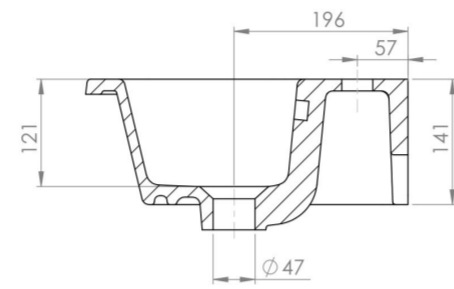

TECHNICAL DRAWING

Saneux reserves the right to alter the specifications and product range without prior notice. Dimensions are given as a guide only. Dimensions should not be used for surrounding furniture, fixtures and fittings until the product is on site.

<https://saneux.com/products/uni-50x36cm-washbasin-0th>