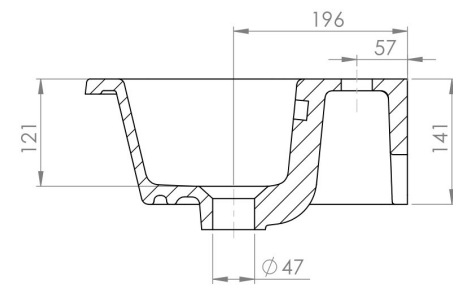

TECHNICAL DRAWING

Saneux reserves the right to alter the specifications and product range without prior notice. Dimensions are given as a guide only. Dimensions should not be used for surrounding furniture, fixtures and fittings until the product is on site.

<https://saneux.com/products/uni-50x36cm-washbasin-0th>