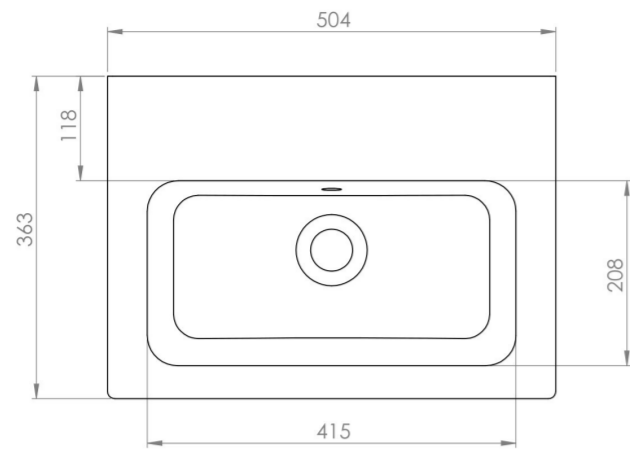

TECHNICAL DRAWING

Saneux reserves the right to alter the specifications and product range without prior notice. Dimensions are given as a guide only. Dimensions should not be used for surrounding furniture, fixtures and fittings until the product is on site.

<https://saneux.com/products/uni-50x36cm-washbasin-0th>