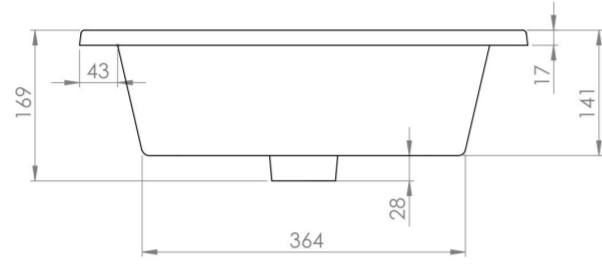

TECHNICAL DRAWING

Saneux reserves the right to alter the specifications and product range without prior notice. Dimensions are given as a guide only. Dimensions should not be used for surrounding furniture, fixtures and fittings until the product is on site.

<https://saneux.com/products/uni-50x36cm-washbasin-0th>