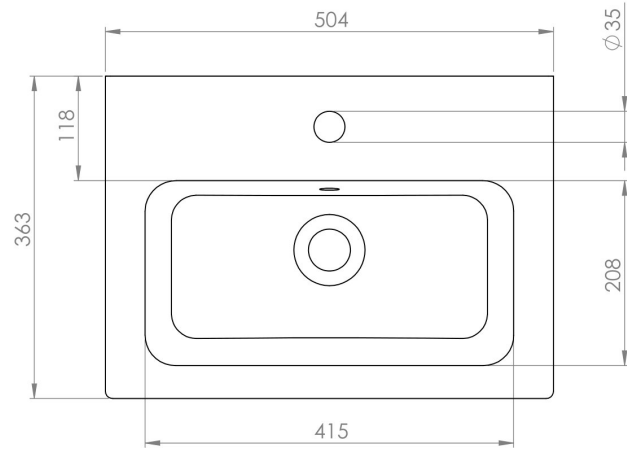

TECHNICAL DRAWING

Saneux reserves the right to alter the specifications and product range without prior notice. Dimensions are given as a guide only. Dimensions should not be used for surrounding furniture, fixtures and fittings until the product is on site.

<https://saneux.com/products/uni-50x36cm-washbasin-lth>