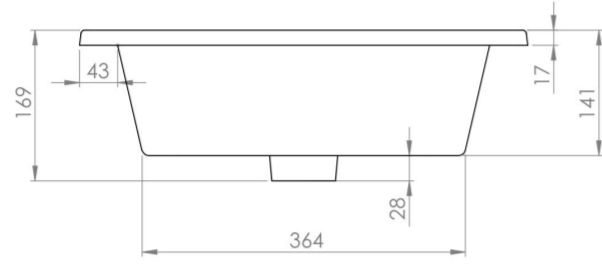

TECHNICAL DRAWING

Saneux reserves the right to alter the specifications and product range without prior notice. Dimensions are given as a guide only. Dimensions should not be used for surrounding furniture, fixtures and fittings until the product is on site.

<https://saneux.com/products/uni-50x36cm-washbasin-lth>