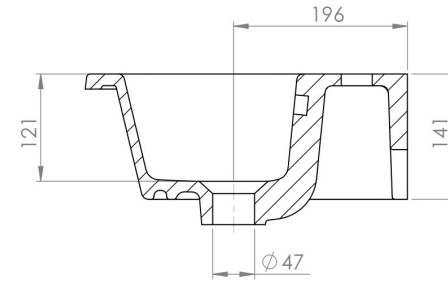

TECHNICAL DRAWING

Saneux reserves the right to alter the specifications and product range without prior notice. Dimensions are given as a guide only. Dimensions should not be used for surrounding furniture, fixtures and fittings until the product is on site.

<https://saneux.com/products/uni-50x36cm-washbasin-lth>