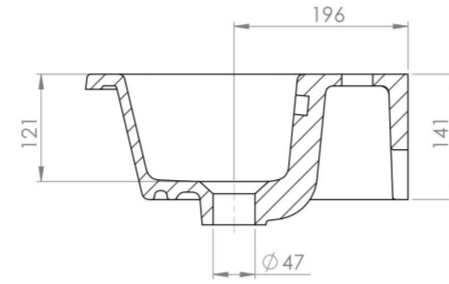

TECHNICAL DRAWING

Saneux reserves the right to alter the specifications and product range without prior notice. Dimensions are given as a guide only. Dimensions should not be used for surrounding furniture, fixtures and fittings until the product is on site.

<https://saneux.com/products/uni-50x36cm-washbasin-lth>