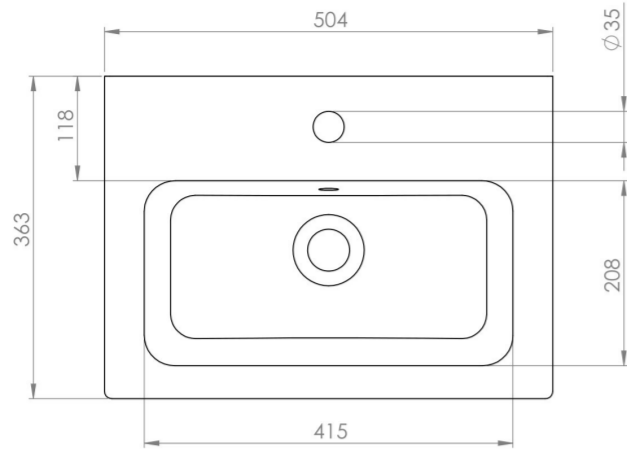

TECHNICAL DRAWING

Saneux reserves the right to alter the specifications and product range without prior notice. Dimensions are given as a guide only. Dimensions should not be used for surrounding furniture, fixtures and fittings until the product is on site.

<https://saneux.com/products/uni-50x36cm-washbasin-lth>