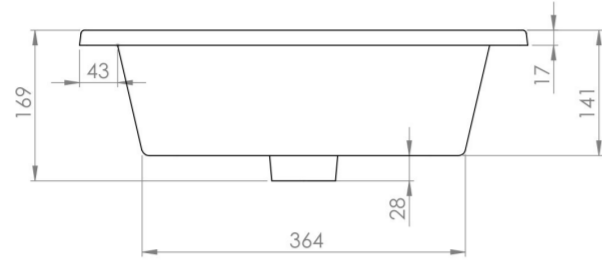

TECHNICAL DRAWING

Saneux reserves the right to alter the specifications and product range without prior notice. Dimensions are given as a guide only. Dimensions should not be used for surrounding furniture, fixtures and fittings until the product is on site.

<https://saneux.com/products/uni-50x36cm-washbasin-lth>