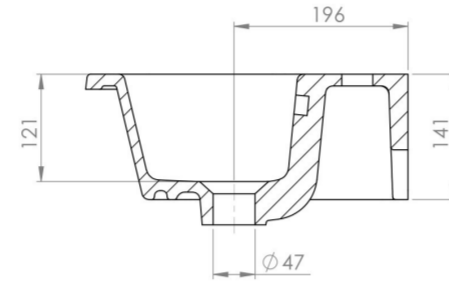

TECHNICAL DRAWING

Saneux reserves the right to alter the specifications and product range without prior notice. Dimensions are given as a guide only. Dimensions should not be used for surrounding furniture, fixtures and fittings until the product is on site.

<https://saneux.com/products/uni-50x36cm-washbasin-lth>