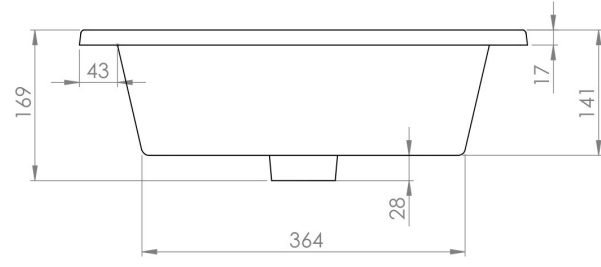

TECHNICAL DRAWING

Saneux reserves the right to alter the specifications and product range without prior notice. Dimensions are given as a guide only. Dimensions should not be used for surrounding furniture, fixtures and fittings until the product is on site.

<https://saneux.com/products/uni-50x36cm-washbasin-lth>