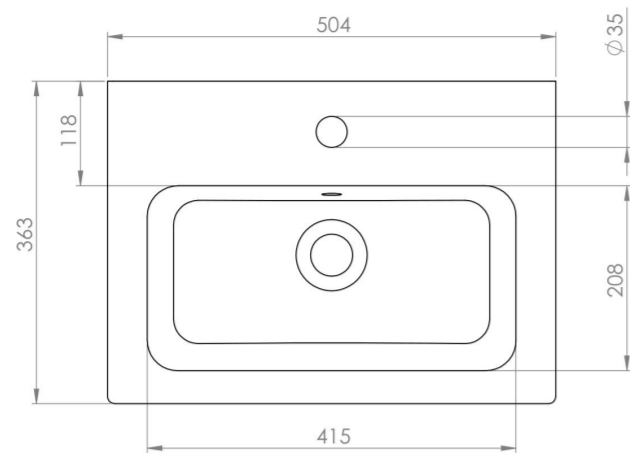

TECHNICAL DRAWING

Saneux reserves the right to alter the specifications and product range without prior notice. Dimensions are given as a guide only. Dimensions should not be used for surrounding furniture, fixtures and fittings until the product is on site.

<https://saneux.com/products/uni-50x36cm-washbasin-lth>