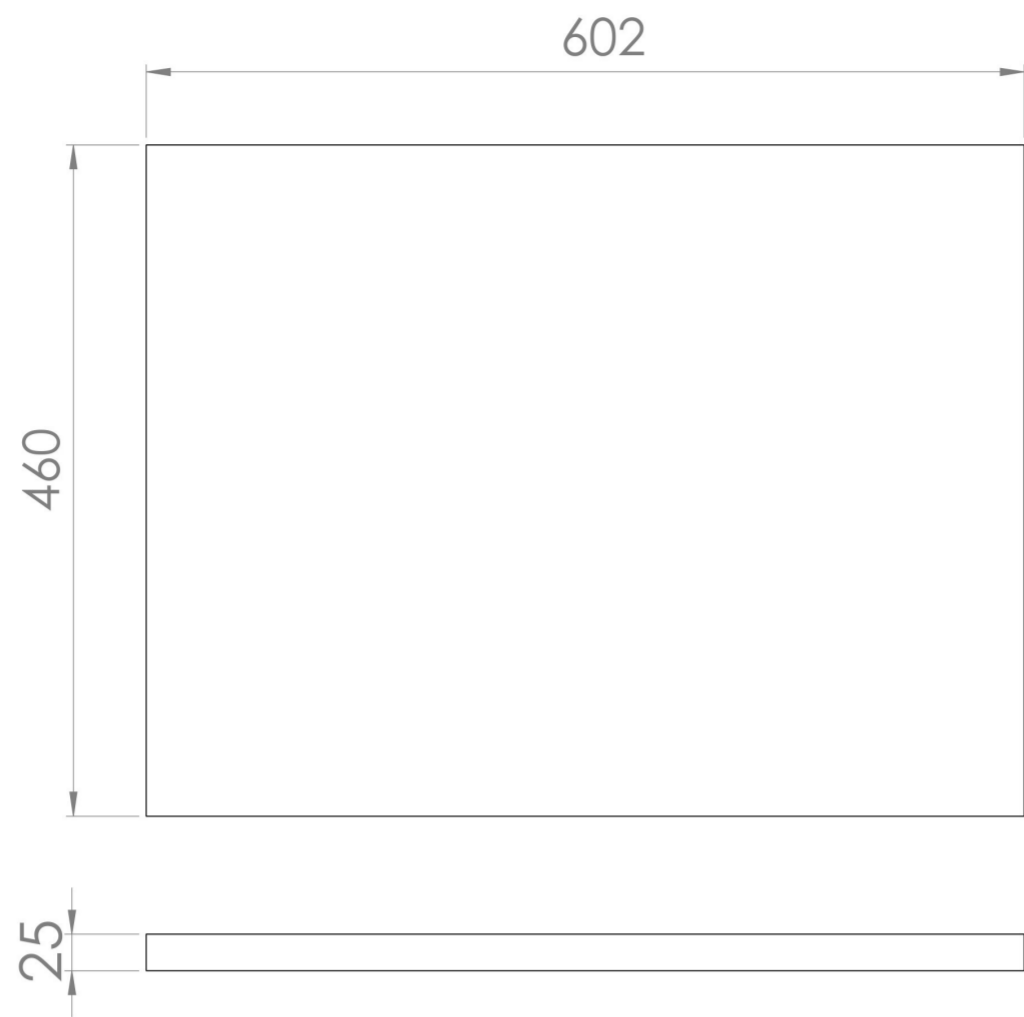

TECHNICAL DRAWING

Saneux reserves the right to alter the specifications and product range without prior notice. Dimensions are given as a guide only. Dimensions should not be used for surrounding furniture, fixtures and fittings until the product is on site.

<https://saneux.com/products/uni-60cm-countertop-matte-carrara-white-25mm>