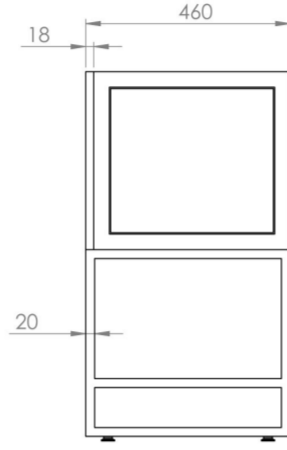

TECHNICAL DRAWING

Saneux reserves the right to alter the specifications and product range without prior notice. Dimensions are given as a guide only. Dimensions should not be used for surrounding furniture, fixtures and fittings until the product is on site.

<https://saneux.com/products/kingsbury-60cm-1-drawer-floor-standing-unit-matte-white>