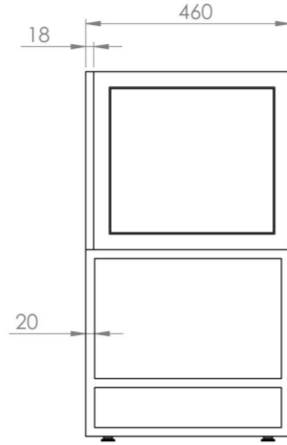

TECHNICAL DRAWING

Saneux reserves the right to alter the specifications and product range without prior notice. Dimensions are given as a guide only. Dimensions should not be used for surrounding furniture, fixtures and fittings until the product is on site.

<https://saneux.com/products/kingsbury-60cm-1-drawer-floor-standing-unit-matte-white>