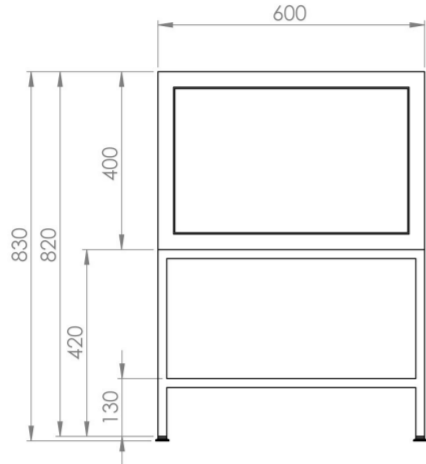

TECHNICAL DRAWING

Saneux reserves the right to alter the specifications and product range without prior notice. Dimensions are given as a guide only. Dimensions should not be used for surrounding furniture, fixtures and fittings until the product is on site.

<https://saneux.com/products/kingsbury-60cm-1-drawer-floor-standing-unit-matte-white>