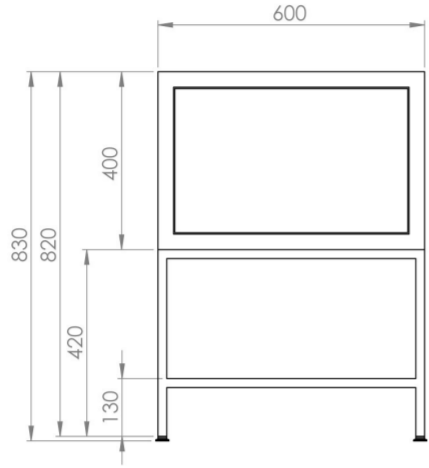

TECHNICAL DRAWING

Saneux reserves the right to alter the specifications and product range without prior notice. Dimensions are given as a guide only. Dimensions should not be used for surrounding furniture, fixtures and fittings until the product is on site.

<https://saneux.com/products/kingsbury-60cm-1-drawer-floor-standing-unit-matte-white>