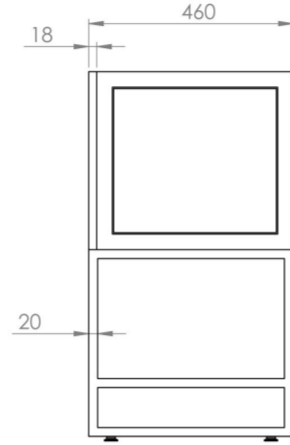

TECHNICAL DRAWING

Saneux reserves the right to alter the specifications and product range without prior notice. Dimensions are given as a guide only. Dimensions should not be used for surrounding furniture, fixtures and fittings until the product is on site.

<https://saneux.com/products/kingsbury-60cm-1-drawer-floor-standing-unit-matte-anthracite>