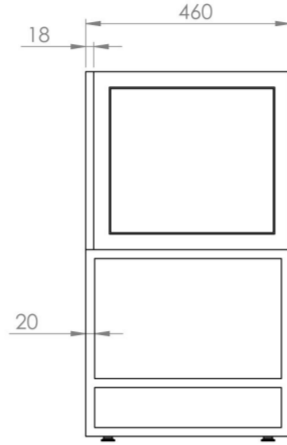

TECHNICAL DRAWING

Saneux reserves the right to alter the specifications and product range without prior notice. Dimensions are given as a guide only. Dimensions should not be used for surrounding furniture, fixtures and fittings until the product is on site.

<https://saneux.com/products/kingsbury-60cm-1-drawer-floor-standing-unit-matte-anthracite>