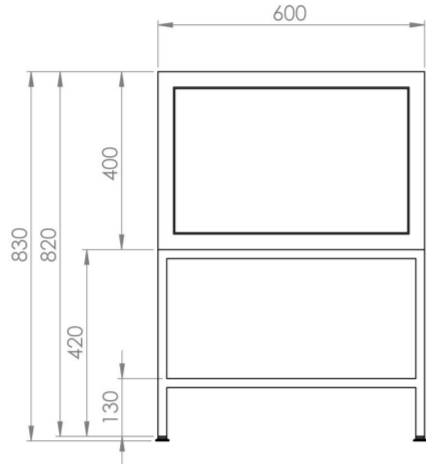

TECHNICAL DRAWING

Saneux reserves the right to alter the specifications and product range without prior notice. Dimensions are given as a guide only. Dimensions should not be used for surrounding furniture, fixtures and fittings until the product is on site.

<https://saneux.com/products/kingsbury-60cm-1-drawer-floor-standing-unit-matte-anthracite>