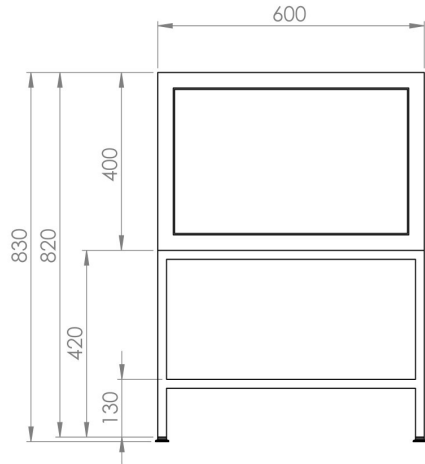

TECHNICAL DRAWING

Saneux reserves the right to alter the specifications and product range without prior notice. Dimensions are given as a guide only. Dimensions should not be used for surrounding furniture, fixtures and fittings until the product is on site.

<https://saneux.com/products/kingsbury-60cm-1-drawer-floor-standing-unit-matte-anthracite>