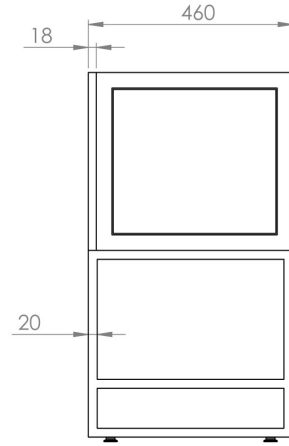

TECHNICAL DRAWING

Saneux reserves the right to alter the specifications and product range without prior notice. Dimensions are given as a guide only. Dimensions should not be used for surrounding furniture, fixtures and fittings until the product is on site.

<https://saneux.com/products/kingsbury-60cm-1-drawer-floor-standing-unit-matte-anthracite>