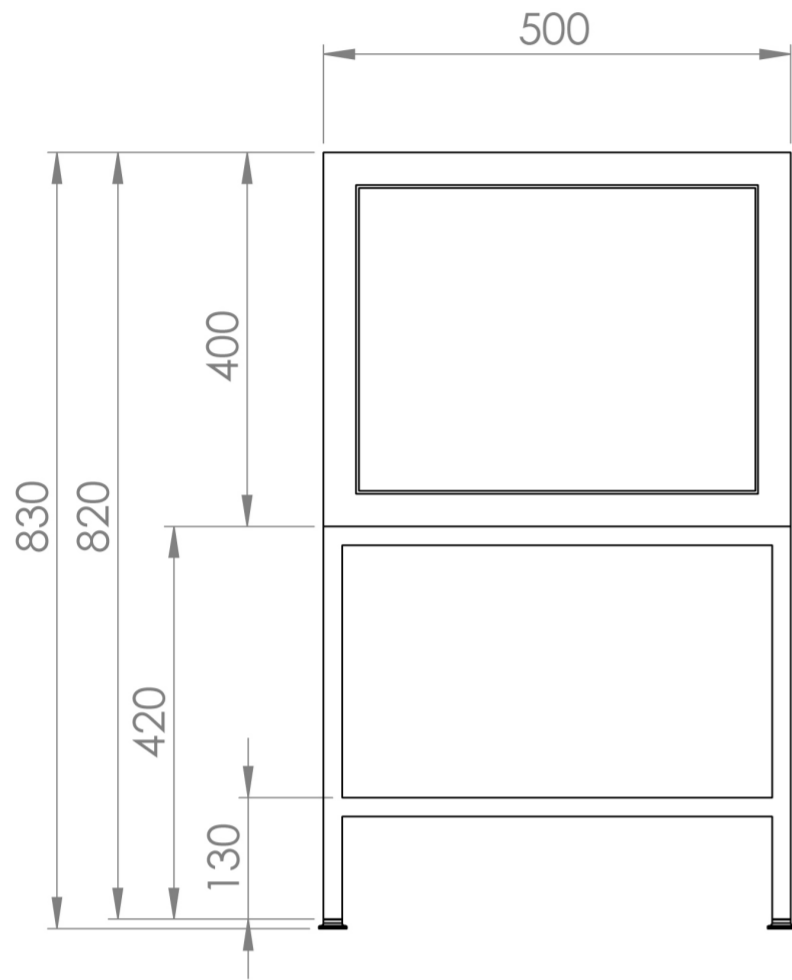

TECHNICAL DRAWING

Saneux reserves the right to alter the specifications and product range without prior notice. Dimensions are given as a guide only. Dimensions should not be used for surrounding furniture, fixtures and fittings until the product is on site.

<https://saneux.com/products/kingsbury-50cm-1-drawer-floor-standing-unit-matte-white>