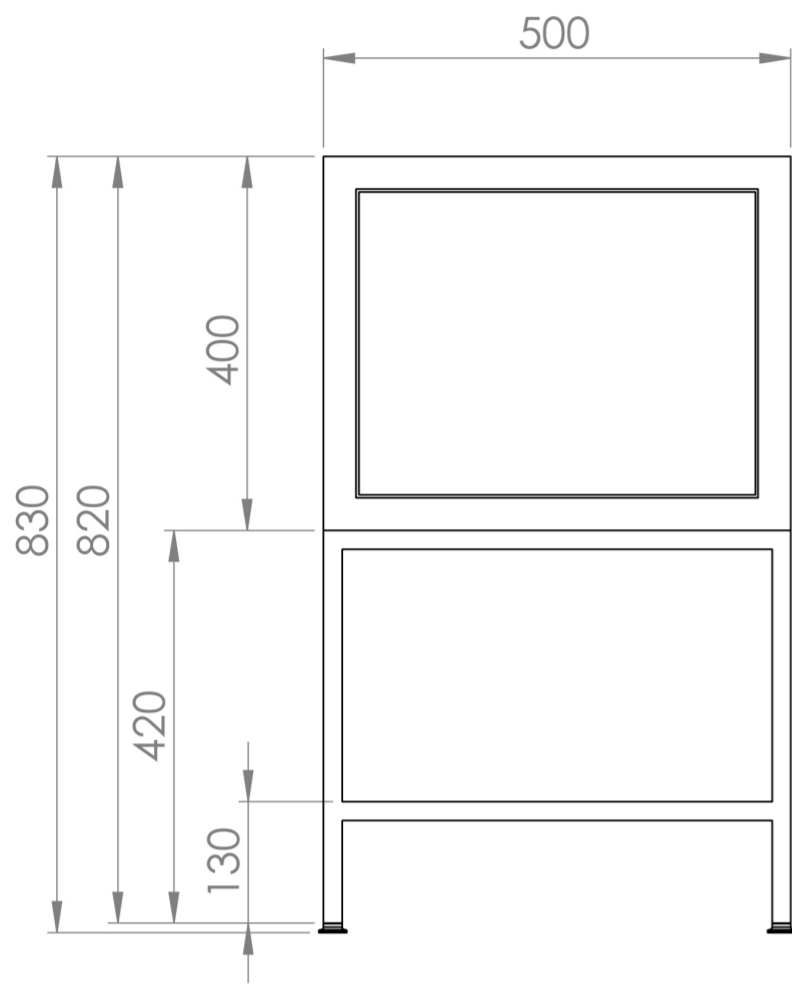

TECHNICAL DRAWING

Saneux reserves the right to alter the specifications and product range without prior notice. Dimensions are given as a guide only. Dimensions should not be used for surrounding furniture, fixtures and fittings until the product is on site.

<https://saneux.com/products/kingsbury-50cm-1-drawer-floor-standing-unit-matte-white>