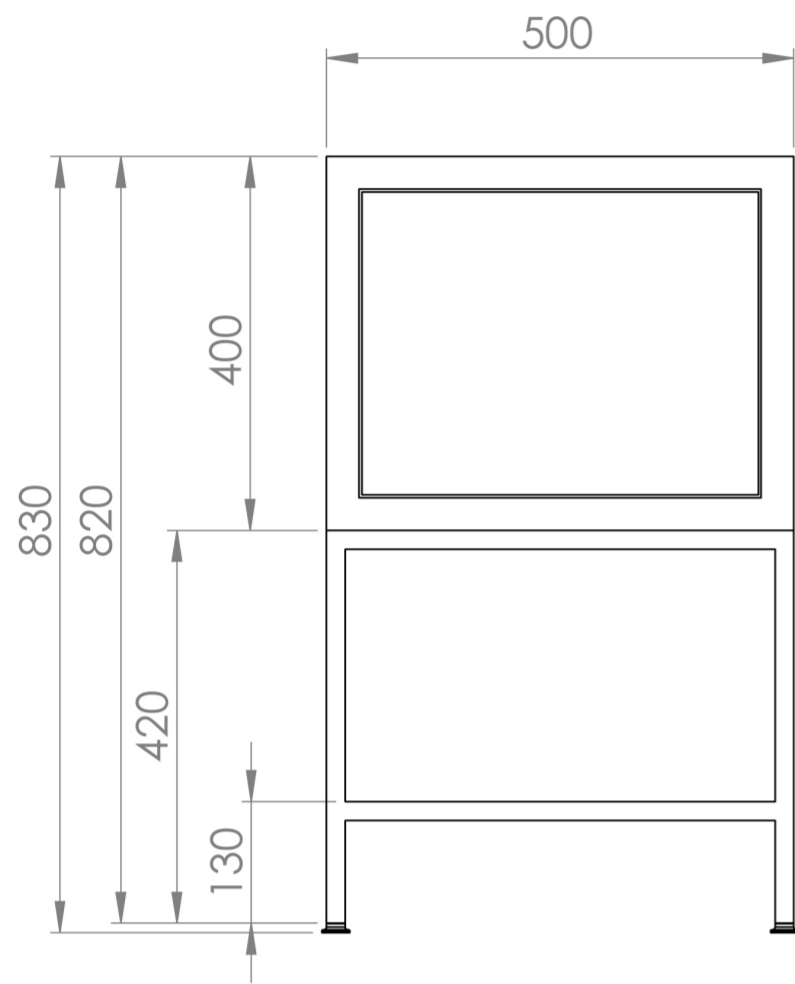

TECHNICAL DRAWING

Saneux reserves the right to alter the specifications and product range without prior notice. Dimensions are given as a guide only. Dimensions should not be used for surrounding furniture, fixtures and fittings until the product is on site.

<https://saneux.com/products/kingsbury-50cm-1-drawer-floor-standing-unit-matte-white>