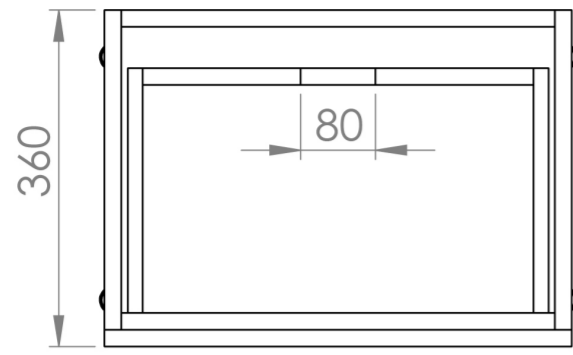

TECHNICAL DRAWING

Saneux reserves the right to alter the specifications and product range without prior notice. Dimensions are given as a guide only. Dimensions should not be used for surrounding furniture, fixtures and fittings until the product is on site.

<https://saneux.com/products/kingsbury-50cm-1-drawer-floor-standing-unit-matte-white>