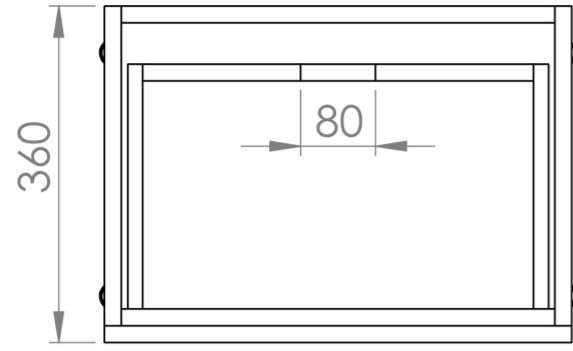

TECHNICAL DRAWING

Saneux reserves the right to alter the specifications and product range without prior notice. Dimensions are given as a guide only. Dimensions should not be used for surrounding furniture, fixtures and fittings until the product is on site.

<https://saneux.com/products/kingsbury-50cm-1-drawer-floor-standing-unit-matte-white>