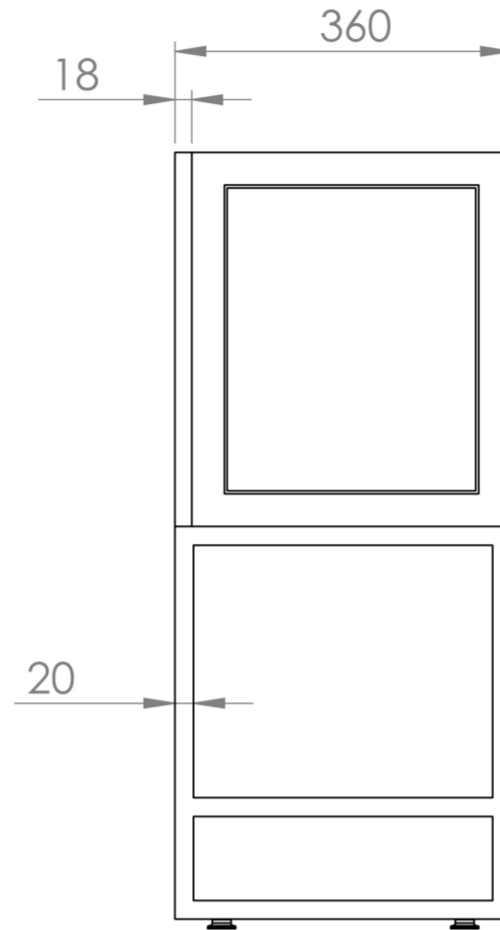

TECHNICAL DRAWING

Saneux reserves the right to alter the specifications and product range without prior notice. Dimensions are given as a guide only. Dimensions should not be used for surrounding furniture, fixtures and fittings until the product is on site.

<https://saneux.com/products/kingsbury-50cm-1-drawer-floor-standing-unit-matte-white>