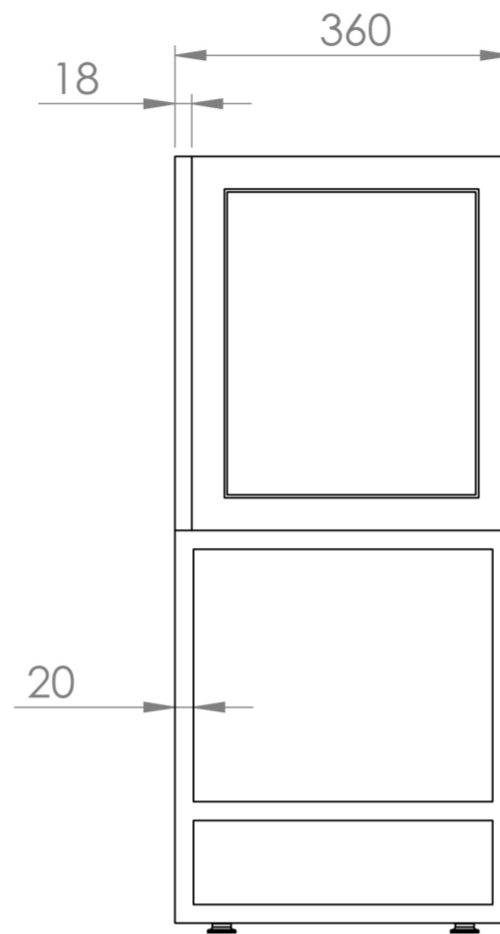

TECHNICAL DRAWING

Saneux reserves the right to alter the specifications and product range without prior notice. Dimensions are given as a guide only. Dimensions should not be used for surrounding furniture, fixtures and fittings until the product is on site.

<https://saneux.com/products/kingsbury-50cm-1-drawer-floor-standing-unit-matte-white>