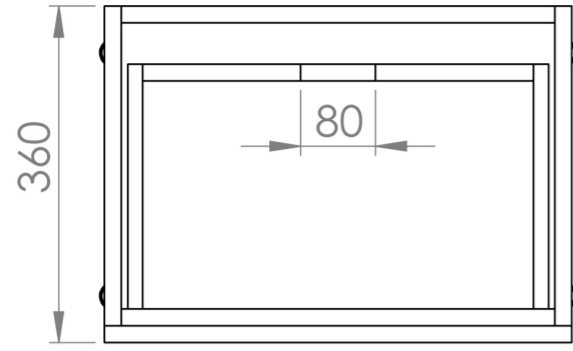

TECHNICAL DRAWING

Saneux reserves the right to alter the specifications and product range without prior notice. Dimensions are given as a guide only. Dimensions should not be used for surrounding furniture, fixtures and fittings until the product is on site.

<https://saneux.com/products/kingsbury-50cm-1-drawer-floor-standing-unit-matte-anthracite>