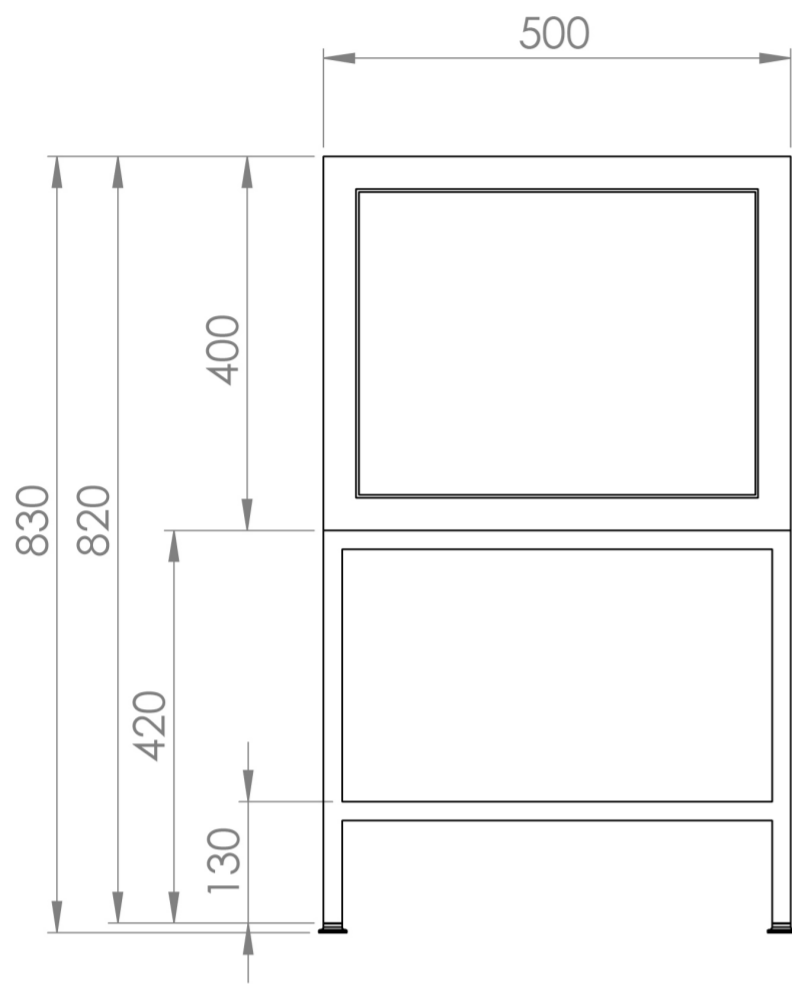

TECHNICAL DRAWING

Saneux reserves the right to alter the specifications and product range without prior notice. Dimensions are given as a guide only. Dimensions should not be used for surrounding furniture, fixtures and fittings until the product is on site.

<https://saneux.com/products/kingsbury-50cm-1-drawer-floor-standing-unit-matte-anthracite>