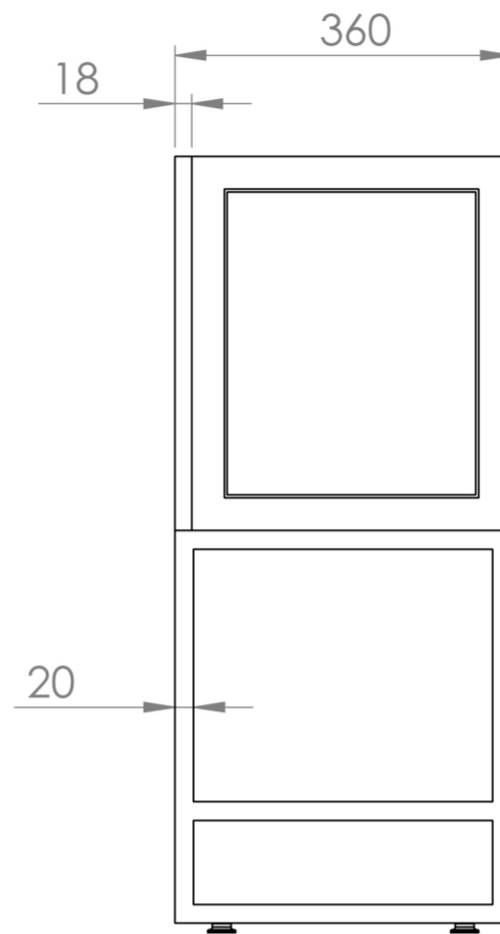

TECHNICAL DRAWING

Saneux reserves the right to alter the specifications and product range without prior notice. Dimensions are given as a guide only. Dimensions should not be used for surrounding furniture, fixtures and fittings until the product is on site.

<https://saneux.com/products/kingsbury-50cm-1-drawer-floor-standing-unit-matte-anthracite>