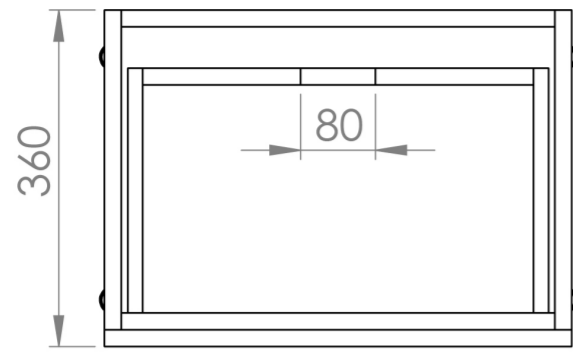

TECHNICAL DRAWING

Saneux reserves the right to alter the specifications and product range without prior notice. Dimensions are given as a guide only. Dimensions should not be used for surrounding furniture, fixtures and fittings until the product is on site.

<https://saneux.com/products/kingsbury-50cm-1-drawer-floor-standing-unit-matte-anthracite>