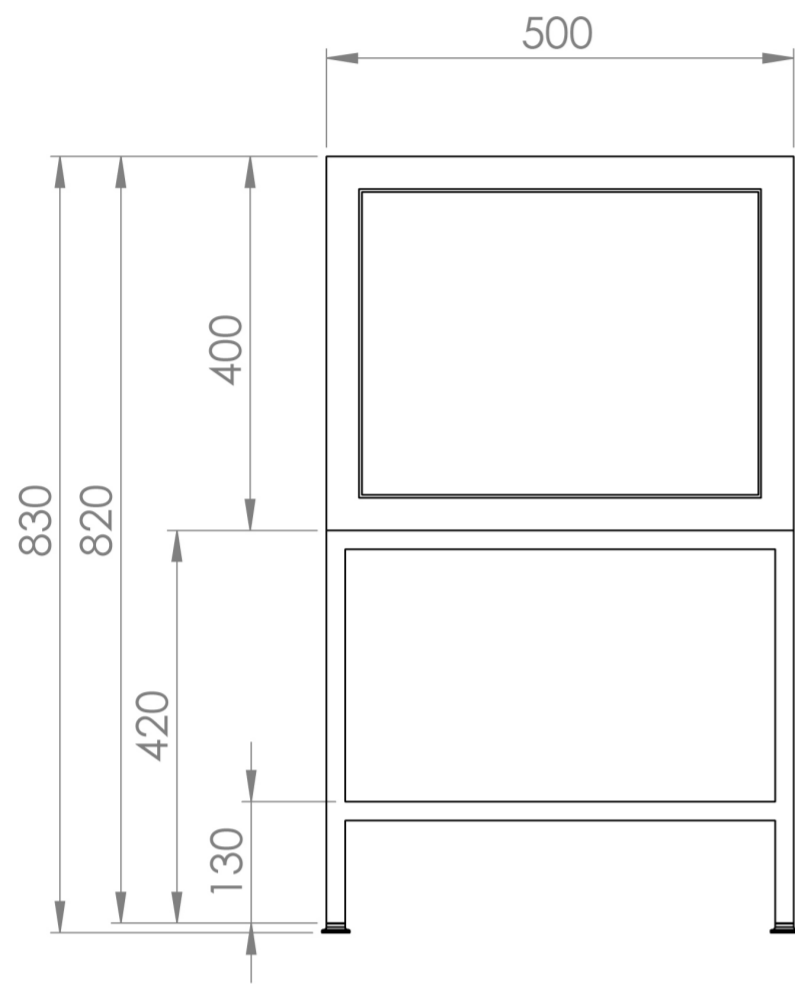

TECHNICAL DRAWING

Saneux reserves the right to alter the specifications and product range without prior notice. Dimensions are given as a guide only. Dimensions should not be used for surrounding furniture, fixtures and fittings until the product is on site.

<https://saneux.com/products/kingsbury-50cm-1-drawer-floor-standing-unit-matte-anthracite>