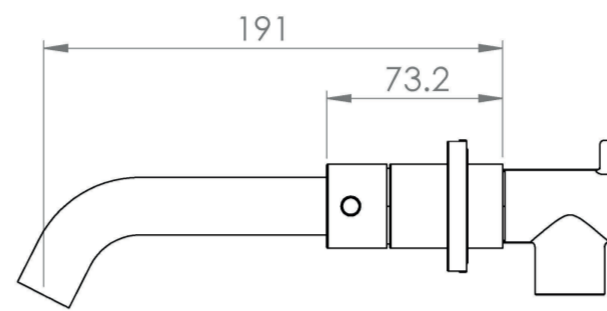

TECHNICAL DRAWING

FLOW RATE

- 0.2 Bar - Flowrate: 3.59 l/min
- 0.3 Bar - Flowrate: 4.1 l/min
- 0.4 Bar - Flowrate: 4.75 l/min
- 0.5 Bar - Flowrate: 5.3 l/min
- 1 Bar - Flowrate: 7.45 l/min
- 2 Bar - Flowrate: 10.7 l/min
- 3 Bar - Flowrate: 13.2 l/min
- 4 Bar - Flowrate: 15.4 l/min
- 5 Bar - Flowrate: 17.3 l/min

Saneux reserves the right to alter the specifications and product range without prior notice. Dimensions are given as a guide only. Dimensions should not be used for surrounding furniture, fixtures and fittings until the product is on site.

<https://saneux.com/products/cos-3-piece-wall-mounted-basin-mixer-chrome>