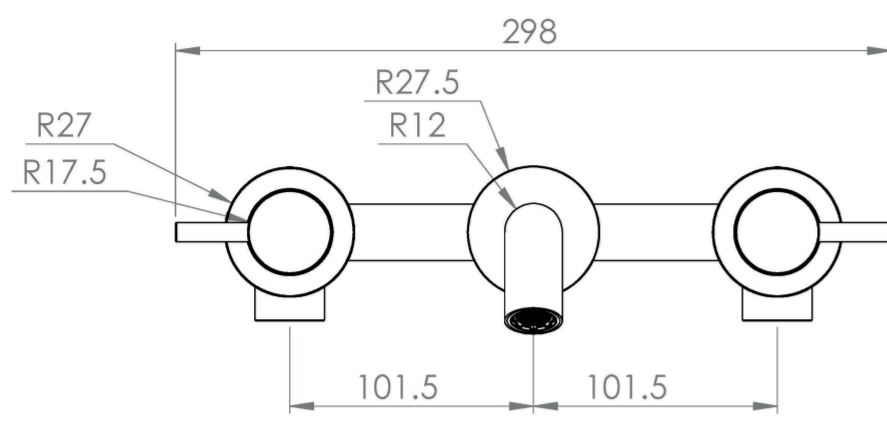

### PRODUCT INFORMATION

<b>Width:</b>	298mm
<b>Finish:</b>	Chrome
<b>Height:</b>	27.5mm
<b>Depth:</b>	191mm
<b>Material:</b>	Brass
<b>Product Type:</b>	3 Piece Basin Mixer Tap, Wall Mounted Basin Mixer Tap
<b>Guarantee</b>	5 years
<b>Weight</b>	3kg
<b>Waste</b>	Not included, purchase separately
<b>Spout Projection (mm)</b>	191mm
<b>Other Features</b>	Pair with a 0 tap hole or countertop basin
<b>Material</b>	Brass

## TECHNICAL DRAWING