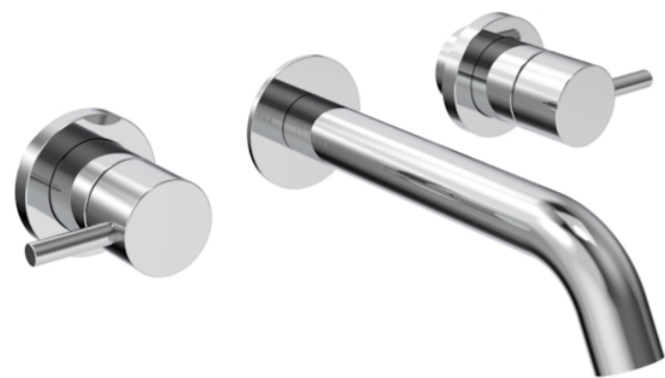

## COS 3 PIECE WALL MOUNTED BASIN MIXER - CHROME

**Product Code:** CO207

---

### PRODUCT INFORMATION

<b>Width:</b>	298mm
<b>Finish:</b>	Chrome
<b>Height:</b>	27.5mm
<b>Depth:</b>	191mm
<b>Material:</b>	Brass
<b>Product Type:</b>	3 Piece Basin Mixer Tap, Wall Mounted Basin Mixer Tap
<b>Guarantee</b>	5 years
<b>Weight</b>	3kg
<b>Waste</b>	Not included, purchase separately
<b>Spout Projection (mm)</b>	191mm
<b>Other Features</b>	Pair with a 0 tap hole or countertop basin
<b>Material</b>	Brass

### DESCRIPTION

The COS collection was designed to create brassware that was both modern and classic to suit any style of bathroom.

This COS 3 piece wall mounted basin mixer in chrome is a great option and will perfectly match any of our ceramic and furniture ranges.