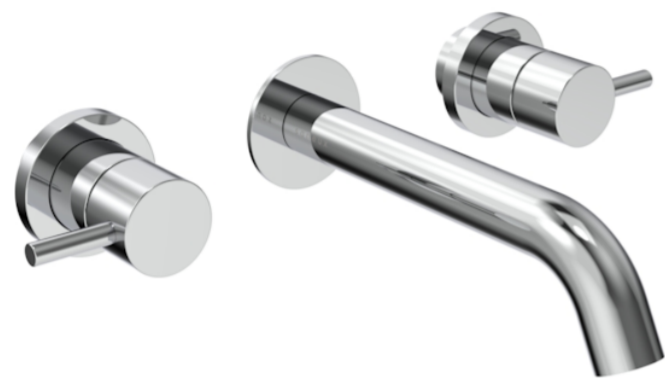

## COS 3 PIECE WALL MOUNTED BASIN MIXER - CHROME

**Product Code:** CO207

---

### PRODUCT INFORMATION

<b>Width:</b>	298mm
<b>Finish:</b>	Chrome
<b>Height:</b>	27.5mm
<b>Depth:</b>	191mm
<b>Material:</b>	Brass
<b>Product Type:</b>	3 Piece Basin Mixer Tap, Wall Mounted Basin Mixer Tap
<b>Guarantee</b>	5 years
<b>Weight</b>	3kg
<b>Waste</b>	Not included, purchase separately
<b>Spout Projection (mm)</b>	191mm
<b>Other Features</b>	Pair with a 0 tap hole or countertop basin
<b>Material</b>	Brass

### DESCRIPTION

The COS collection was designed to create brassware that was both modern and classic to suit any style of bathroom.

This COS 3 piece wall mounted basin mixer in chrome is a great option and will perfectly match any of our ceramic and furniture ranges.