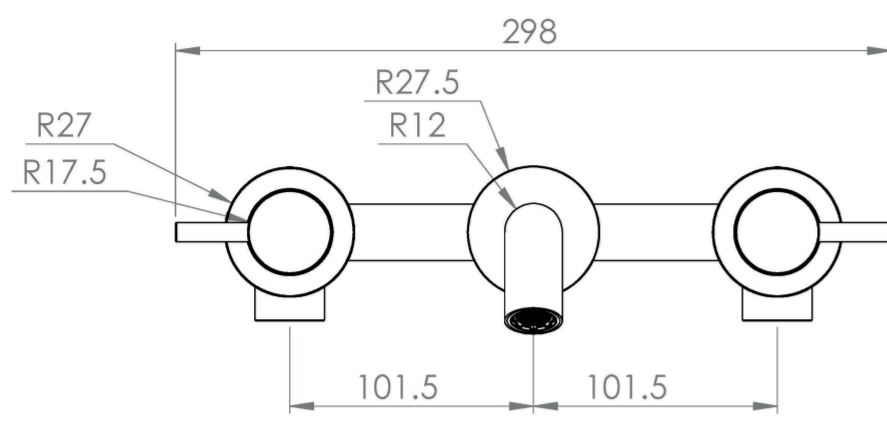

TECHNICAL DRAWING

FLOW RATE

- 0.2 Bar - Flowrate: 3.59 l/min
- 0.3 Bar - Flowrate: 4.1 l/min
- 0.4 Bar - Flowrate: 4.75 l/min
- 0.5 Bar - Flowrate: 5.3 l/min
- 1 Bar - Flowrate: 7.45 l/min
- 2 Bar - Flowrate: 10.7 l/min
- 3 Bar - Flowrate: 13.2 l/min
- 4 Bar - Flowrate: 15.4 l/min
- 5 Bar - Flowrate: 17.3 l/min

Saneux reserves the right to alter the specifications and product range without prior notice. Dimensions are given as a guide only. Dimensions should not be used for surrounding furniture, fixtures and fittings until the product is on site.

<https://saneux.com/products/cos-3-piece-wall-mounted-basin-mixer-chrome>