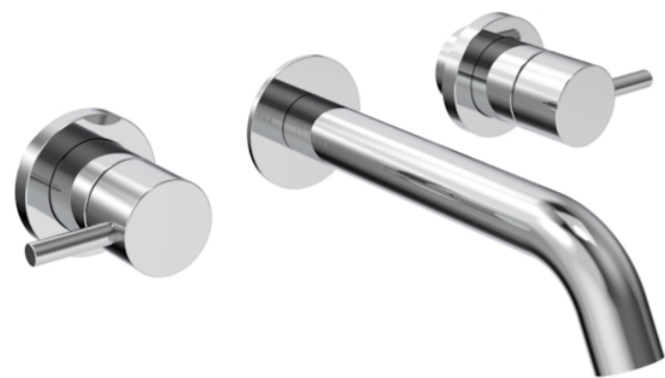

COS 3 PIECE WALL MOUNTED BASIN MIXER - CHROME

Product Code: CO207

PRODUCT INFORMATION

Width:	298mm
Finish:	Chrome
Height:	27.5mm
Depth:	191mm
Material:	Brass
Product Type:	3 Piece Basin Mixer Tap, Wall Mounted Basin Mixer Tap
Guarantee	5 years
Weight	3kg
Waste	Not included, purchase separately
Spout Projection (mm)	191mm
Other Features	Pair with a 0 tap hole or countertop basin
Material	Brass

DESCRIPTION

The COS collection was designed to create brassware that was both modern and classic to suit any style of bathroom.

This COS 3 piece wall mounted basin mixer in chrome is a great option and will perfectly match any of our ceramic and furniture ranges.

<https://saneux.com/products/cos-3-piece-wall-mounted-basin-mixer-chrome>