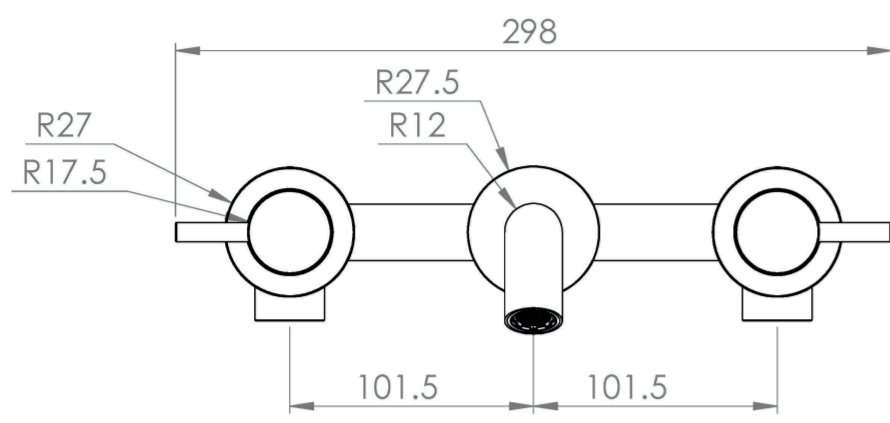

### PRODUCT INFORMATION

<b>Width:</b>	298mm
<b>Finish:</b>	Chrome
<b>Height:</b>	27.5mm
<b>Depth:</b>	191mm
<b>Material:</b>	Brass
<b>Product Type:</b>	3 Piece Basin Mixer Tap, Wall Mounted Basin Mixer Tap
<b>Guarantee</b>	5 years
<b>Weight</b>	3kg
<b>Waste</b>	Not included, purchase separately
<b>Spout Projection (mm)</b>	191mm
<b>Other Features</b>	Pair with a 0 tap hole or countertop basin
<b>Material</b>	Brass

## TECHNICAL DRAWING