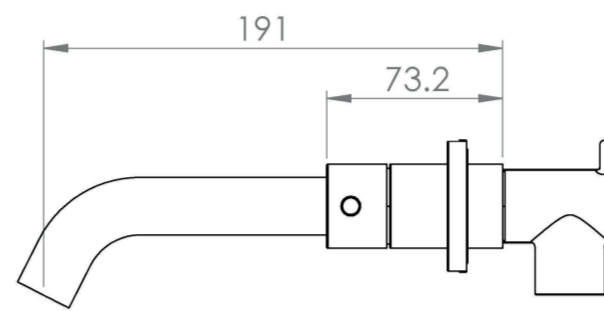

TECHNICAL DRAWING

FLOW RATE

- 0.2 Bar - Flowrate: 3.59 l/min
- 0.3 Bar - Flowrate: 4.1 l/min
- 0.4 Bar - Flowrate: 4.75 l/min
- 0.5 Bar - Flowrate: 5.3 l/min
- 1 Bar - Flowrate: 7.45 l/min
- 2 Bar - Flowrate: 10.7 l/min
- 3 Bar - Flowrate: 13.2 l/min
- 4 Bar - Flowrate: 15.4 l/min
- 5 Bar - Flowrate: 17.3 l/min

Saneux reserves the right to alter the specifications and product range without prior notice. Dimensions are given as a guide only. Dimensions should not be used for surrounding furniture, fixtures and fittings until the product is on site.

<https://saneux.com/products/cos-3-piece-wall-mounted-basin-mixer-chrome>