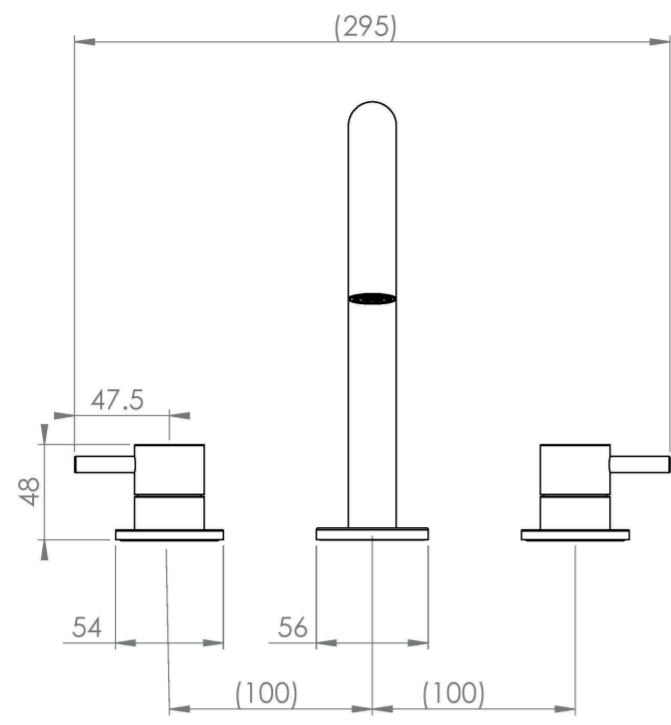

COS 3 PIECE DECK MOUNTED BASIN MIXER - CHROME

Product Code: CO203

PRODUCT INFORMATION

Width:	295mm
Finish:	Chrome
Height:	219mm
Depth:	127mm
Material:	Brass
Product Type:	Deck Mounted Basin Mixer Tap, 3 Piece Basin Mixer Tap
Weight	3kg
Waste	Not included, purchase separately
Guarantee	5 years
Spout Projection (mm)	127mm
Other Features	Pair with a 3 tap hole basin
Material	Brass

DESCRIPTION

The COS collection was designed to create brassware that was both modern and classic to suit any style of bathroom.

This COS 3 piece deck mounted basin mixer in chrome is a great option and will perfectly match any of our ceramic and furniture ranges.

Waste to be purchased separately.

TECHNICAL DRAWING

FLOW RATE

- 0.2 Bar - Flowrate: 3.6 l/min
- 0.3 Bar - Flowrate: 4.1 l/min
- 0.4 Bar - Flowrate: 4.8 l/min
- 0.5 Bar - Flowrate: 5.3 l/min
- 1 Bar - Flowrate: 7.5 l/min
- 2 Bar - Flowrate: 10.7 l/min
- 3 Bar - Flowrate: 13.2 l/min
- 4 Bar - Flowrate: 15.4 l/min
- 5 Bar - Flowrate: 17.3 l/min