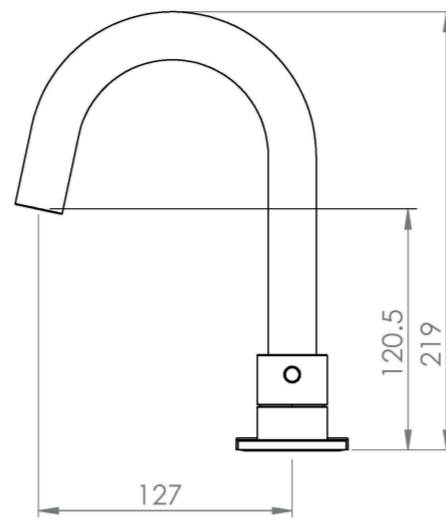

TECHNICAL DRAWING

FLOW RATE

- 0.2 Bar - Flowrate: 3.6 l/min
- 0.3 Bar - Flowrate: 4.1 l/min
- 0.4 Bar - Flowrate: 4.8 l/min
- 0.5 Bar - Flowrate: 5.3 l/min
- 1 Bar - Flowrate: 7.5 l/min
- 2 Bar - Flowrate: 10.7 l/min
- 3 Bar - Flowrate: 13.2 l/min
- 4 Bar - Flowrate: 15.4 l/min
- 5 Bar - Flowrate: 17.3 l/min

Saneux reserves the right to alter the specifications and product range without prior notice. Dimensions are given as a guide only. Dimensions should not be used for surrounding furniture, fixtures and fittings until the product is on site.

<https://saneux.com/products/cos-3-piece-deck-mounted-basin-mixer-chrome>