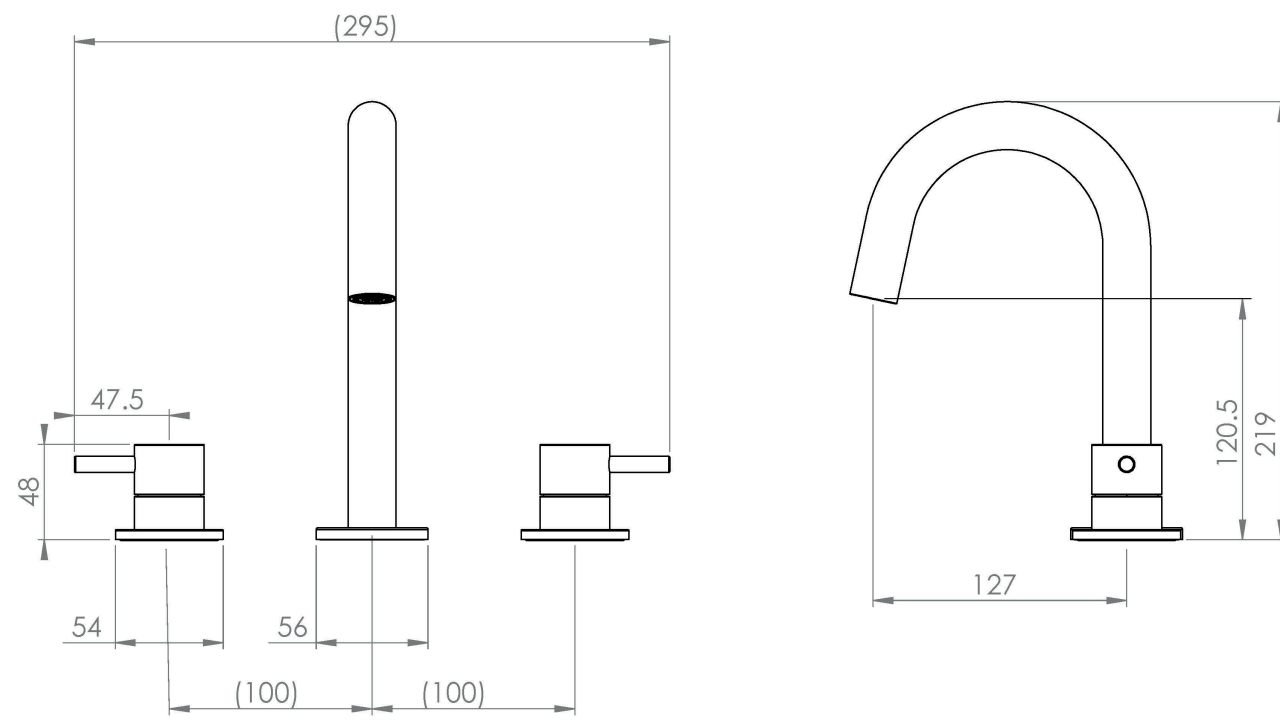

COS 3 PIECE DECK MOUNTED BASIN MIXER - CHROME

Product Code: CO203

PRODUCT INFORMATION

Width:	295mm
Finish:	Chrome
Height:	219mm
Depth:	127mm
Material:	Brass
Product Type:	Deck Mounted Basin Mixer Tap, 3 Piece Basin Mixer Tap
Weight	3kg
Waste	Not included, purchase separately
Guarantee	5 years
Spout Projection (mm)	127mm
Other Features	Pair with a 3 tap hole basin
Material	Brass

DESCRIPTION

The COS collection was designed to create brassware that was both modern and classic to suit any style of bathroom.

This COS 3 piece deck mounted basin mixer in chrome is a great option and will perfectly match any of our ceramic and furniture ranges.

Waste to be purchased separately.

TECHNICAL DRAWING

FLOW RATE

- 0.2 Bar - Flowrate: 3.6 l/min
- 0.3 Bar - Flowrate: 4.1 l/min
- 0.4 Bar - Flowrate: 4.8 l/min
- 0.5 Bar - Flowrate: 5.3 l/min
- 1 Bar - Flowrate: 7.5 l/min
- 2 Bar - Flowrate: 10.7 l/min
- 3 Bar - Flowrate: 13.2 l/min
- 4 Bar - Flowrate: 15.4 l/min
- 5 Bar - Flowrate: 17.3 l/min