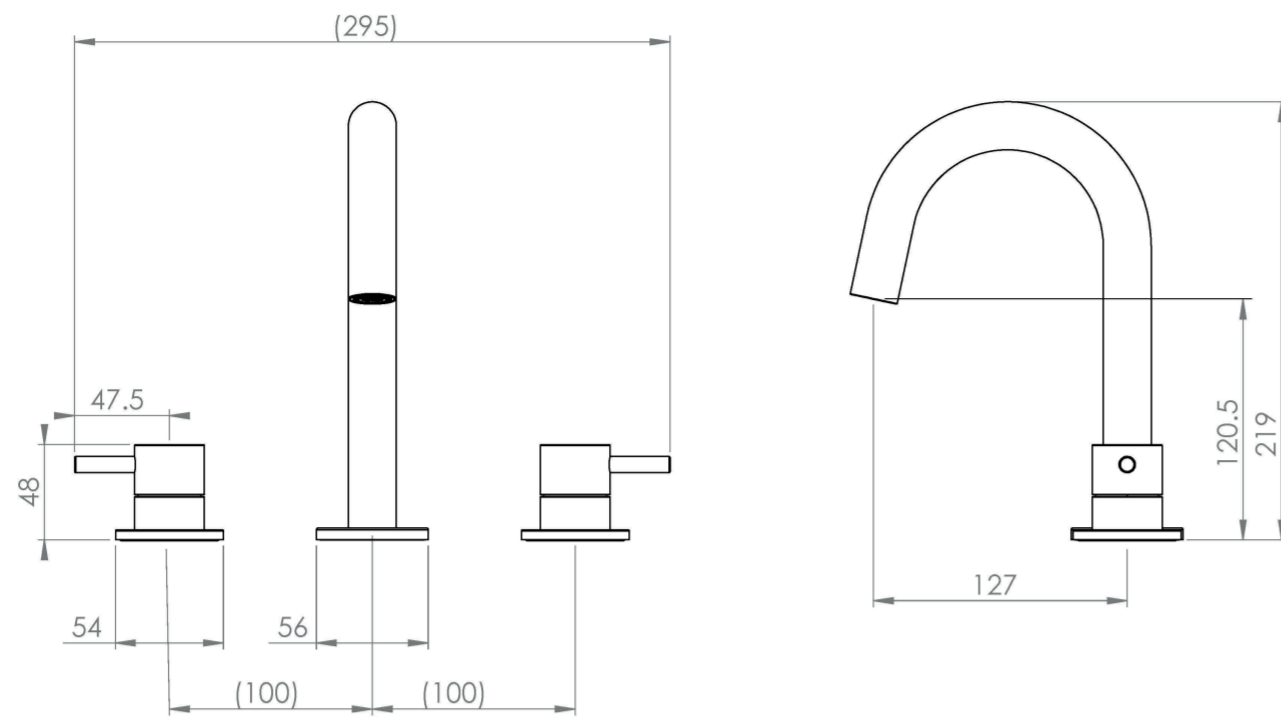

COS 3 PIECE DECK MOUNTED BASIN MIXER - CHROME

Product Code: CO203

PRODUCT INFORMATION

Width:	295mm
Finish:	Chrome
Height:	219mm
Depth:	127mm
Material:	Brass
Product Type:	Deck Mounted Basin Mixer Tap, 3 Piece Basin Mixer Tap
Weight	3kg
Waste	Not included, purchase separately
Guarantee	5 years
Spout Projection (mm)	127mm
Other Features	Pair with a 3 tap hole basin
Material	Brass

DESCRIPTION

The COS collection was designed to create brassware that was both modern and classic to suit any style of bathroom.

This COS 3 piece deck mounted basin mixer in chrome is a great option and will perfectly match any of our ceramic and furniture ranges.

Waste to be purchased separately.

TECHNICAL DRAWING

FLOW RATE

- 0.2 Bar - Flowrate: 3.6 l/min
- 0.3 Bar - Flowrate: 4.1 l/min
- 0.4 Bar - Flowrate: 4.8 l/min
- 0.5 Bar - Flowrate: 5.3 l/min
- 1 Bar - Flowrate: 7.5 l/min
- 2 Bar - Flowrate: 10.7 l/min
- 3 Bar - Flowrate: 13.2 l/min
- 4 Bar - Flowrate: 15.4 l/min
- 5 Bar - Flowrate: 17.3 l/min