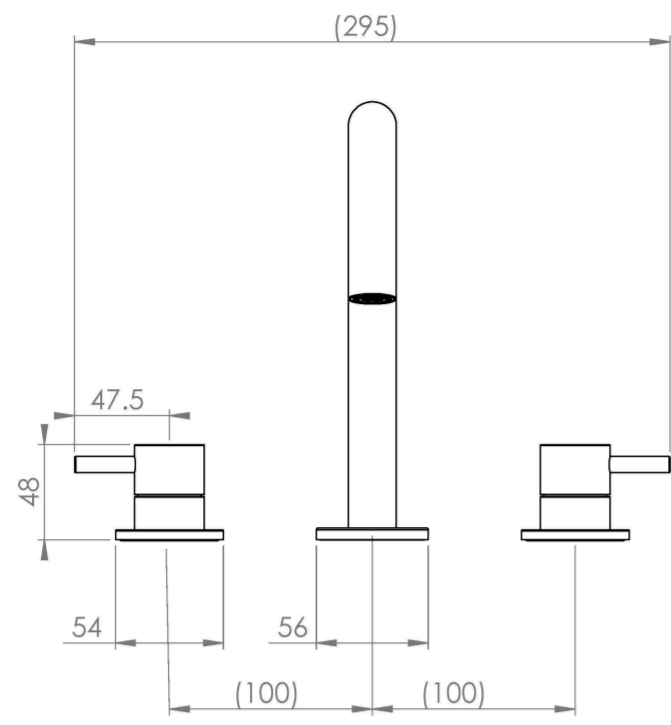

### PRODUCT INFORMATION

<b>Width:</b>	295mm
<b>Finish:</b>	Chrome
<b>Height:</b>	219mm
<b>Depth:</b>	127mm
<b>Material:</b>	Brass
<b>Product Type:</b>	Deck Mounted Basin Mixer Tap, 3 Piece Basin Mixer Tap
<b>Weight</b>	3kg
<b>Waste</b>	Not included, purchase separately
<b>Guarantee</b>	5 years
<b>Spout Projection (mm)</b>	127mm
<b>Other Features</b>	Pair with a 3 tap hole basin
<b>Material</b>	Brass

### DESCRIPTION

The COS collection was designed to create brassware that was both modern and classic to suit any style of bathroom.

This COS 3 piece deck mounted basin mixer in chrome is a great option and will perfectly match any of our ceramic and furniture ranges.

## TECHNICAL DRAWING