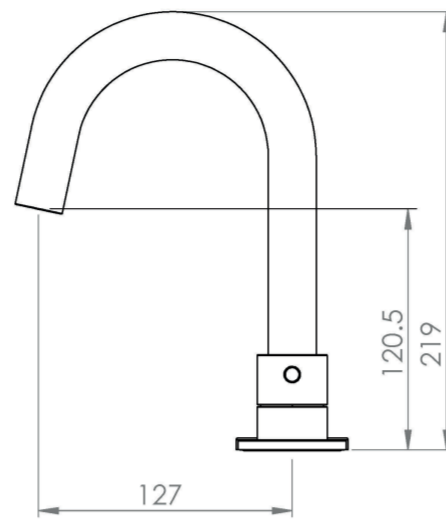

COS 3 PIECE DECK MOUNTED BASIN MIXER - CHROME

Product Code: CO203

PRODUCT INFORMATION

Width:	295mm
Finish:	Chrome
Height:	219mm
Depth:	127mm
Material:	Brass
Product Type:	Deck Mounted Basin Mixer Tap, 3 Piece Basin Mixer Tap
Weight	3kg
Waste	Not included, purchase separately
Guarantee	5 years
Spout Projection (mm)	127mm
Other Features	Pair with a 3 tap hole basin
Material	Brass

DESCRIPTION

The COS collection was designed to create brassware that was both modern and classic to suit any style of bathroom.

This COS 3 piece deck mounted basin mixer in chrome is a great option and will perfectly match any of our ceramic and furniture ranges.

Waste to be purchased separately.

TECHNICAL DRAWING

FLOW RATE

- 0.2 Bar - Flowrate: 3.6 l/min
- 0.3 Bar - Flowrate: 4.1 l/min
- 0.4 Bar - Flowrate: 4.8 l/min
- 0.5 Bar - Flowrate: 5.3 l/min
- 1 Bar - Flowrate: 7.5 l/min
- 2 Bar - Flowrate: 10.7 l/min
- 3 Bar - Flowrate: 13.2 l/min
- 4 Bar - Flowrate: 15.4 l/min
- 5 Bar - Flowrate: 17.3 l/min