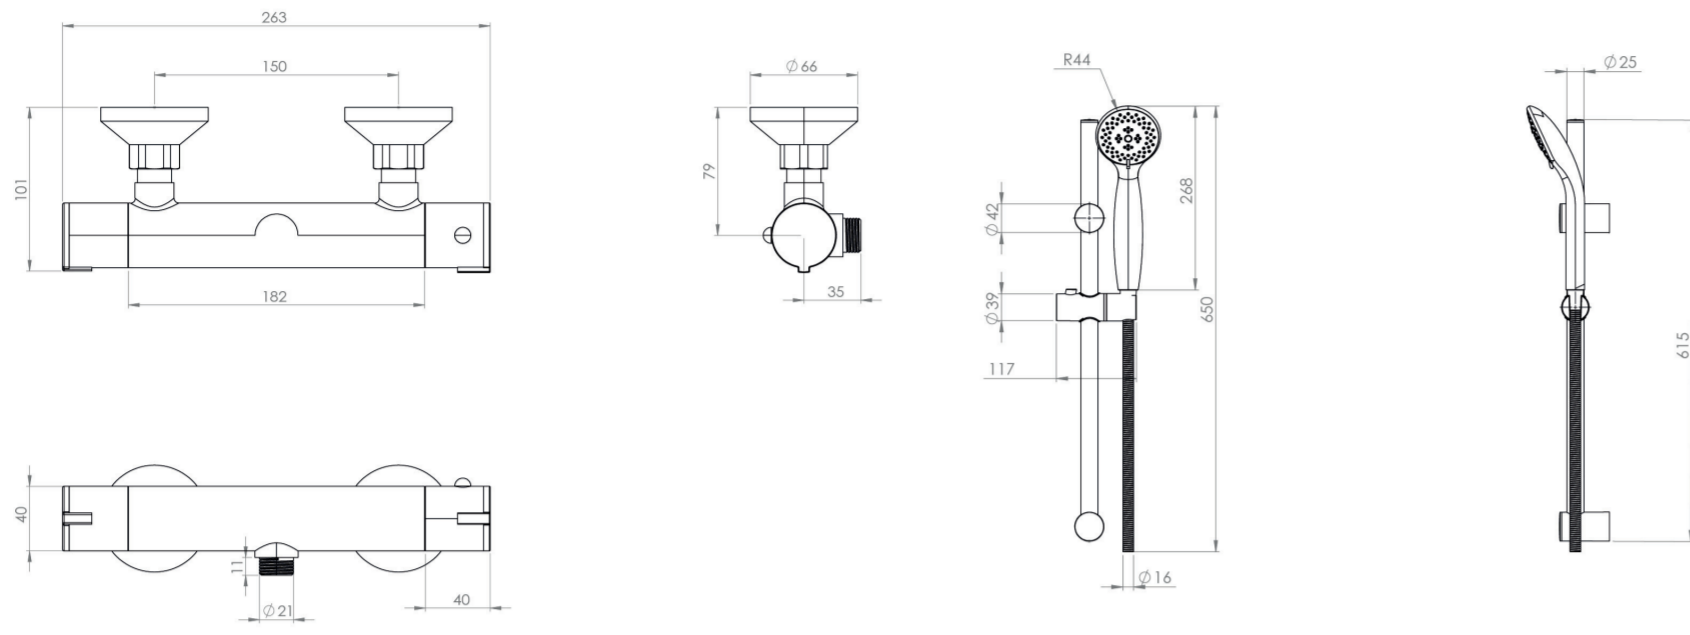

TECHNICAL DRAWING

Saneux reserves the right to alter the specifications and product range without prior notice. Dimensions are given as a guide only. Dimensions should not be used for surrounding furniture, fixtures and fittings until the product is on site.

<https://saneux.com/products/intent-thermostatic-shower-mixer-slide-rail-kit-chrome>