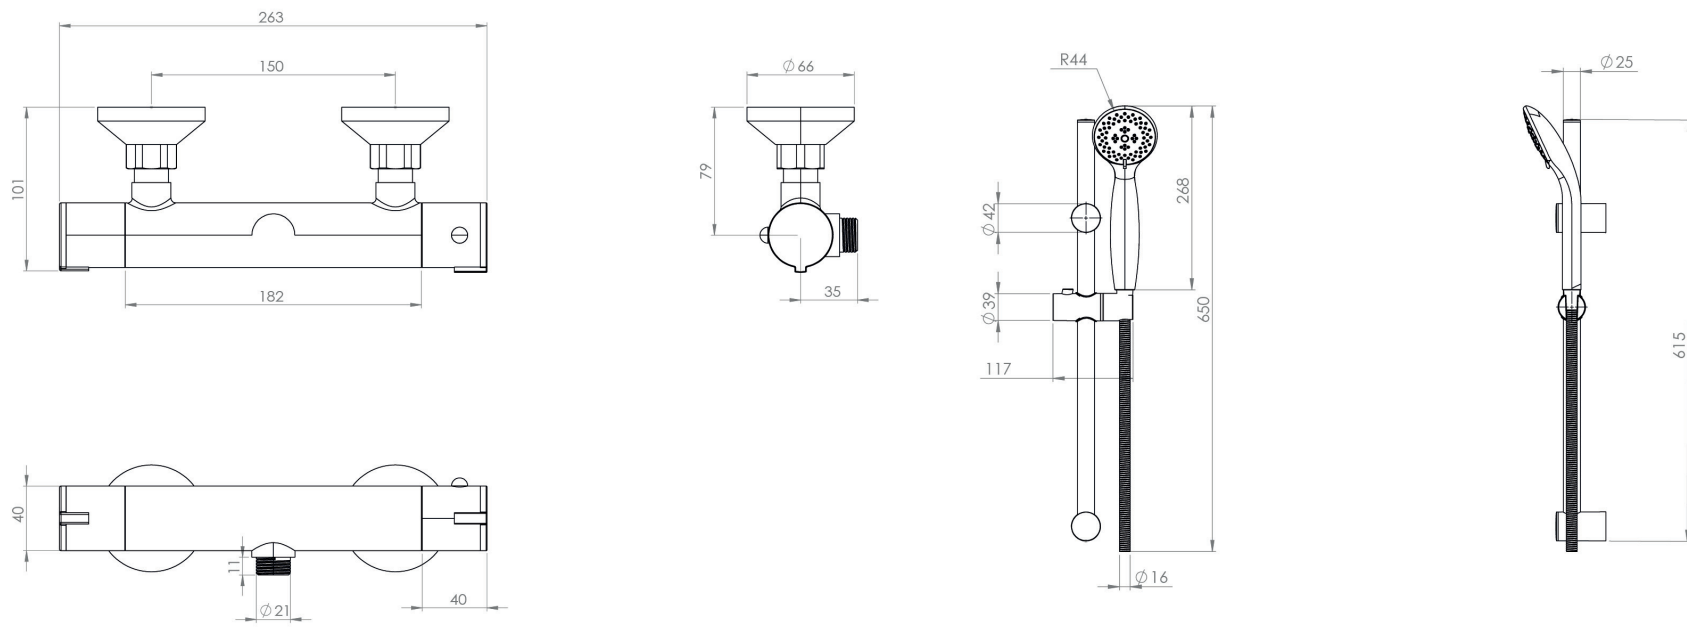

TECHNICAL DRAWING

Saneux reserves the right to alter the specifications and product range without prior notice. Dimensions are given as a guide only. Dimensions should not be used for surrounding furniture, fixtures and fittings until the product is on site.

<https://saneux.com/products/intent-thermostatic-shower-mixer-slide-rail-kit-chrome>