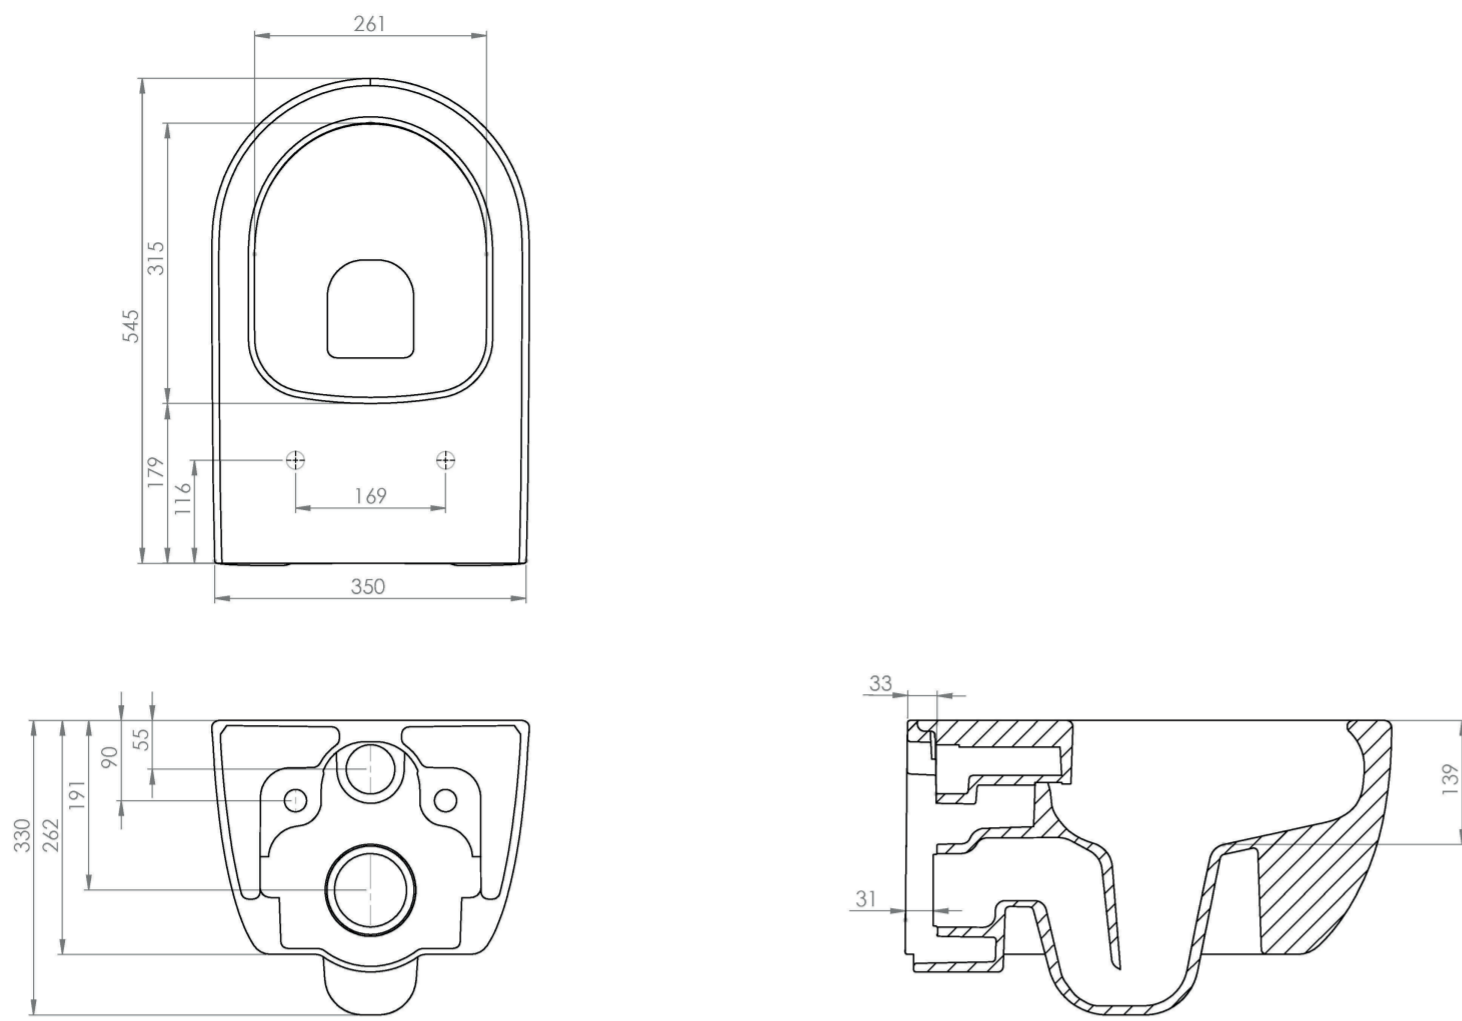

TECHNICAL DRAWING

Saneux reserves the right to alter the specifications and product range without prior notice. Dimensions are given as a guide only. Dimensions should not be used for surrounding furniture, fixtures and fittings until the product is on site.

<https://saneux.com/products/austen-wall-hung-wc-pan-rimless-long-projection>