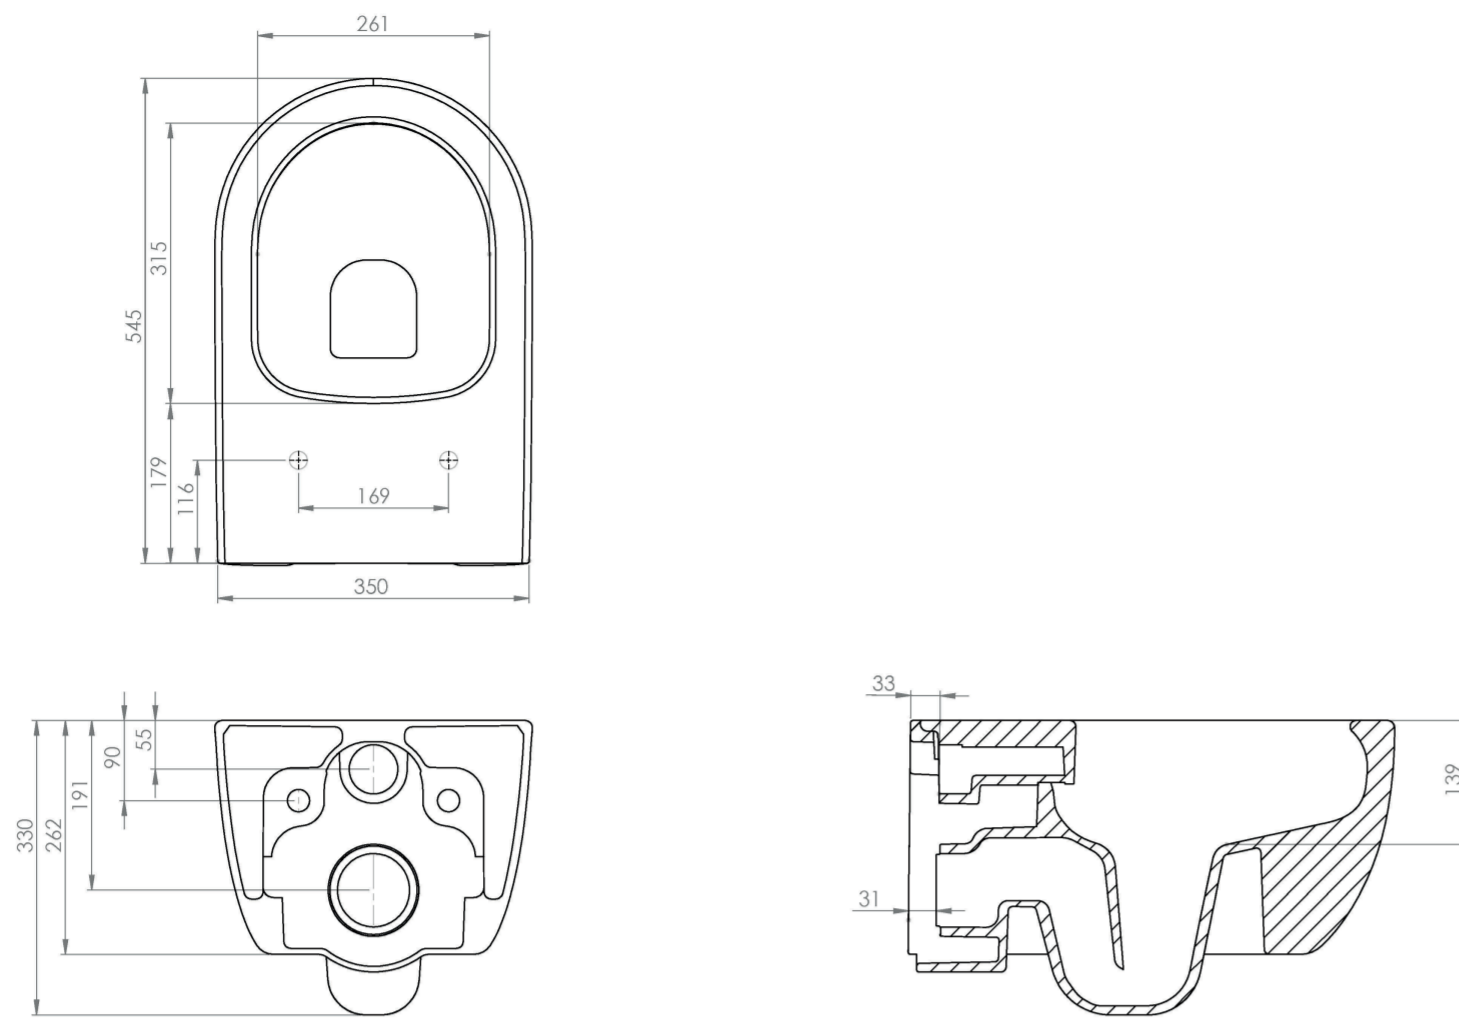

TECHNICAL DRAWING

Saneux reserves the right to alter the specifications and product range without prior notice. Dimensions are given as a guide only. Dimensions should not be used for surrounding furniture, fixtures and fittings until the product is on site.

<https://saneux.com/products/austen-wall-hung-wc-pan-rimless-long-projection>